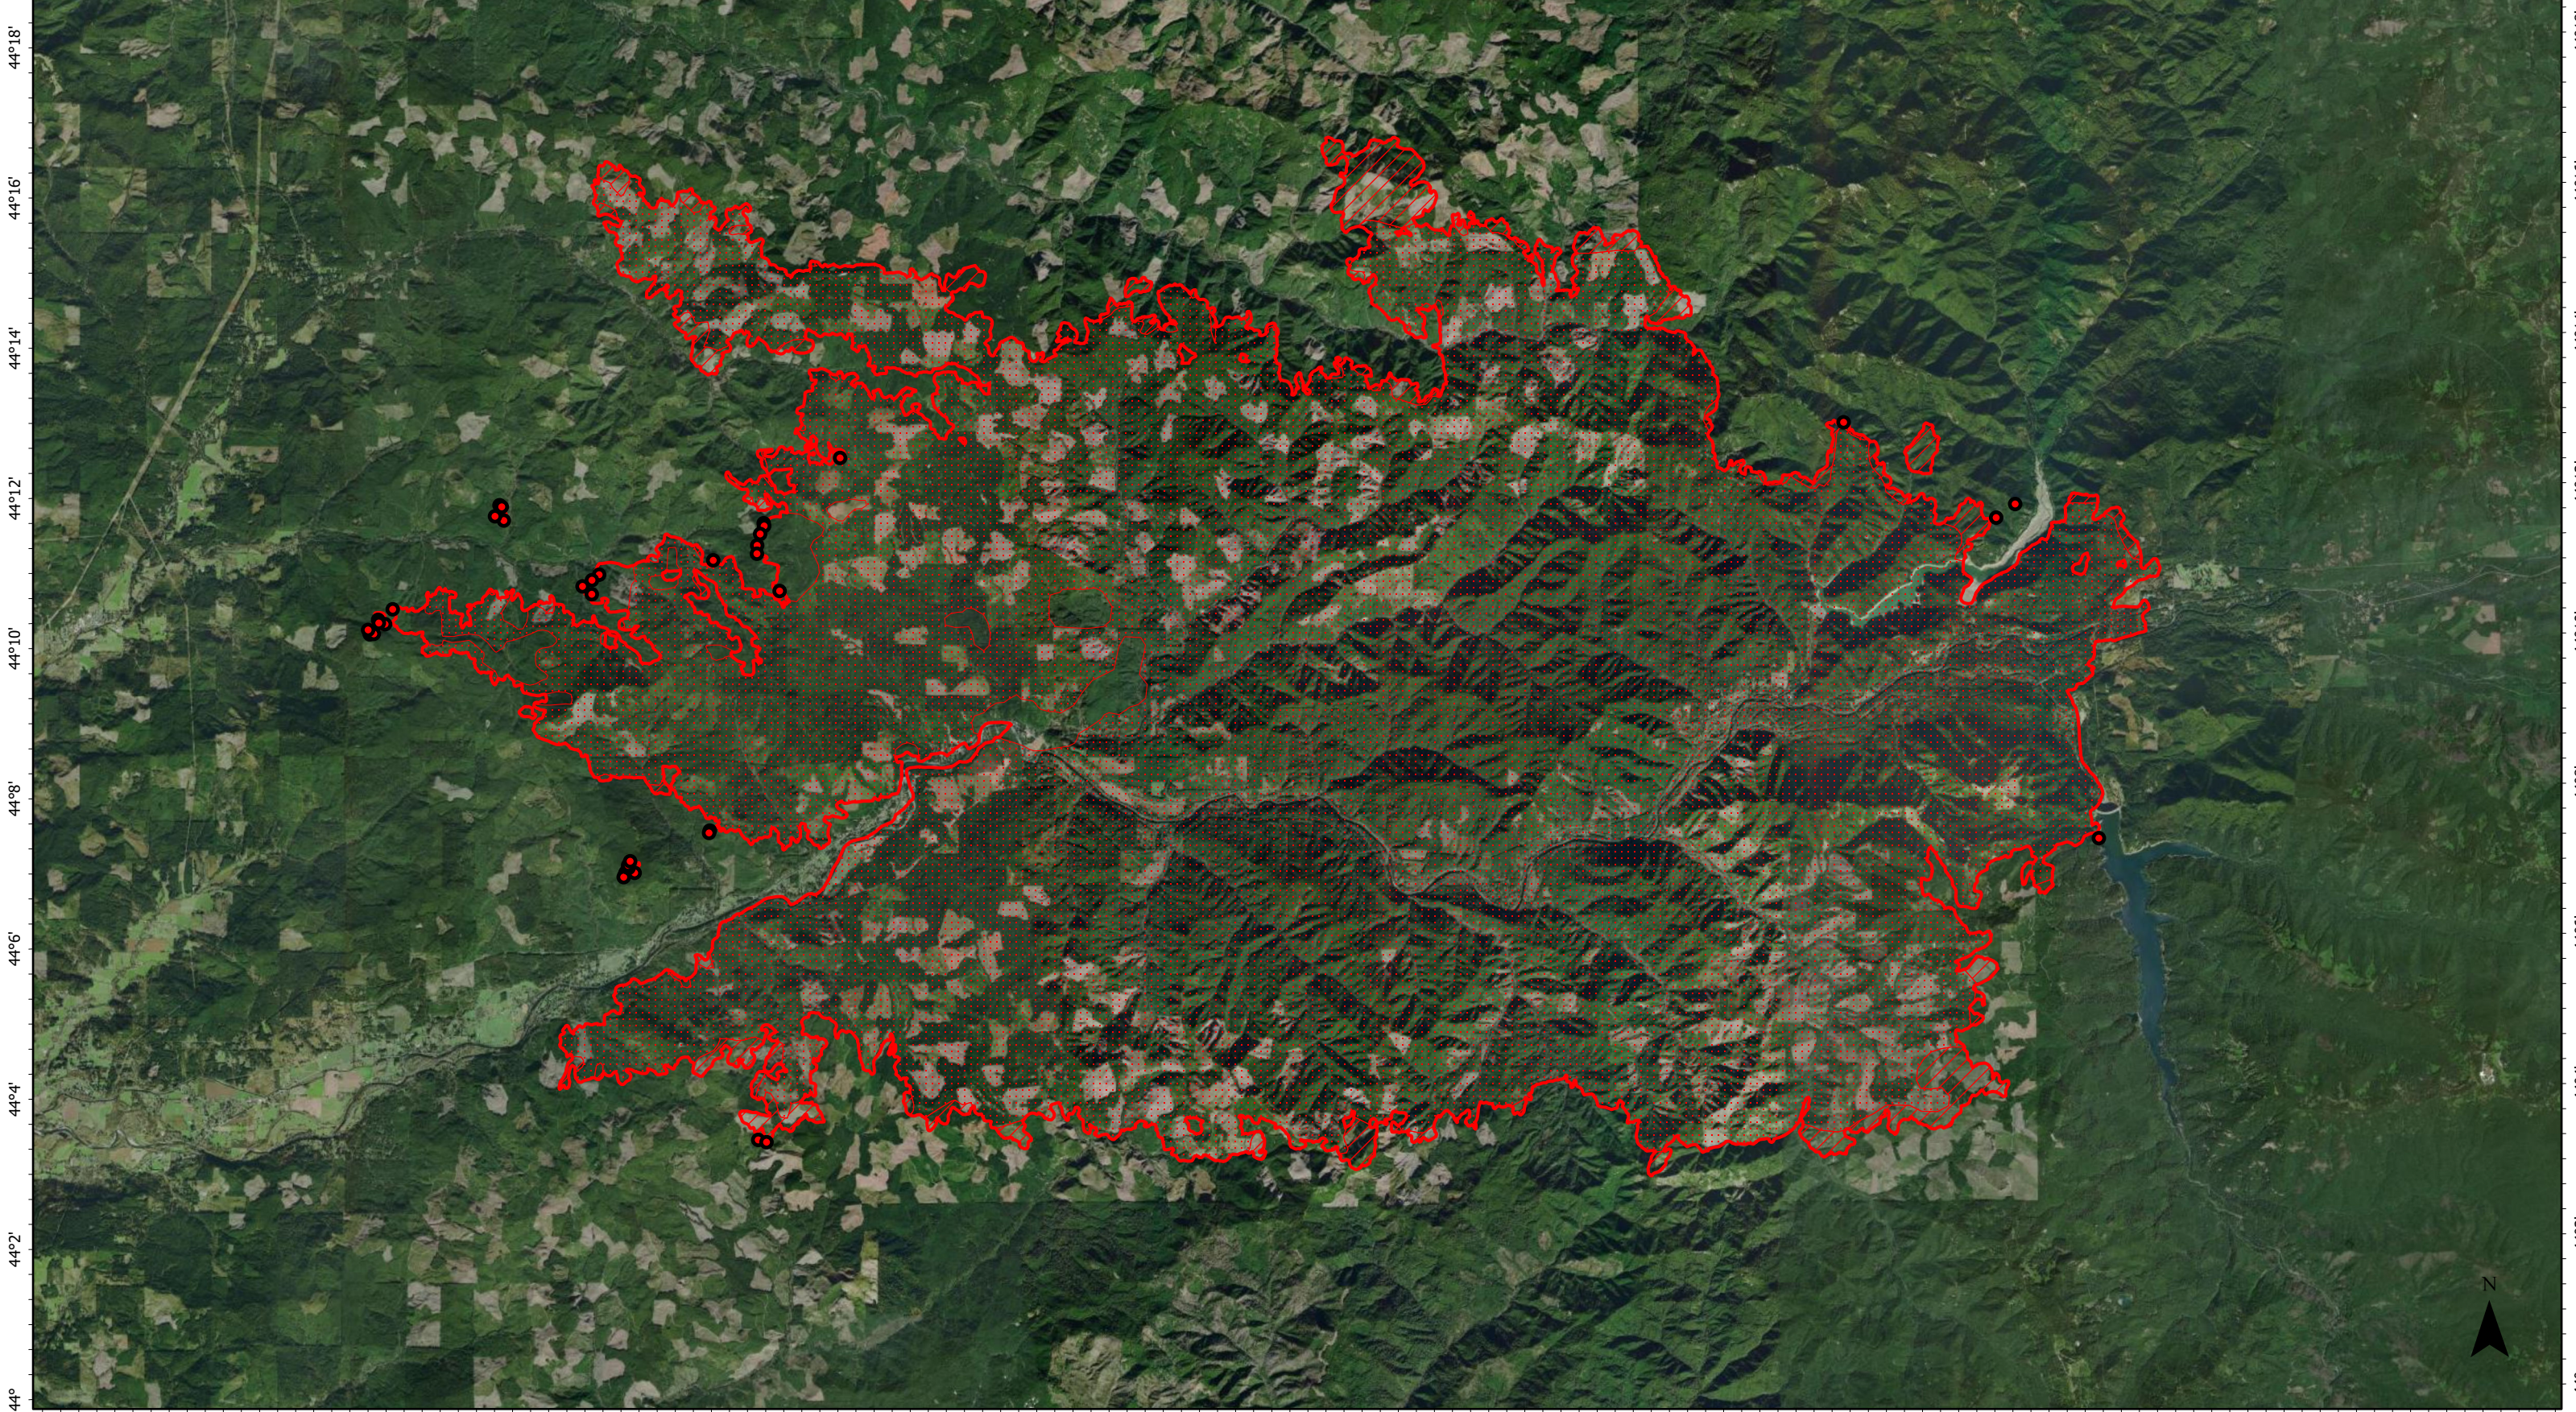

-122°52' -122°50' -122°48' -122°46' -122°44' -122°42' -122°40' -122°38' -122°36' -122°34' -122°32' -122°30' -122°28' -122°26' -122°24' -122°22' -122°20' -122°18' -122°16' -122°14' -122°12' -122°10' -122°8' -122°6'

# Holiday Farm OR-WIF-200430

## Infrared Heat Sources 9/11/2020 2151 PDT

### 161,826 Acres

Infrared Interpreter: Lindsey Kiesz

-  Heat Perimeter
-  Isolated Heat Source
-  Scattered Heat
-  Intense Heat