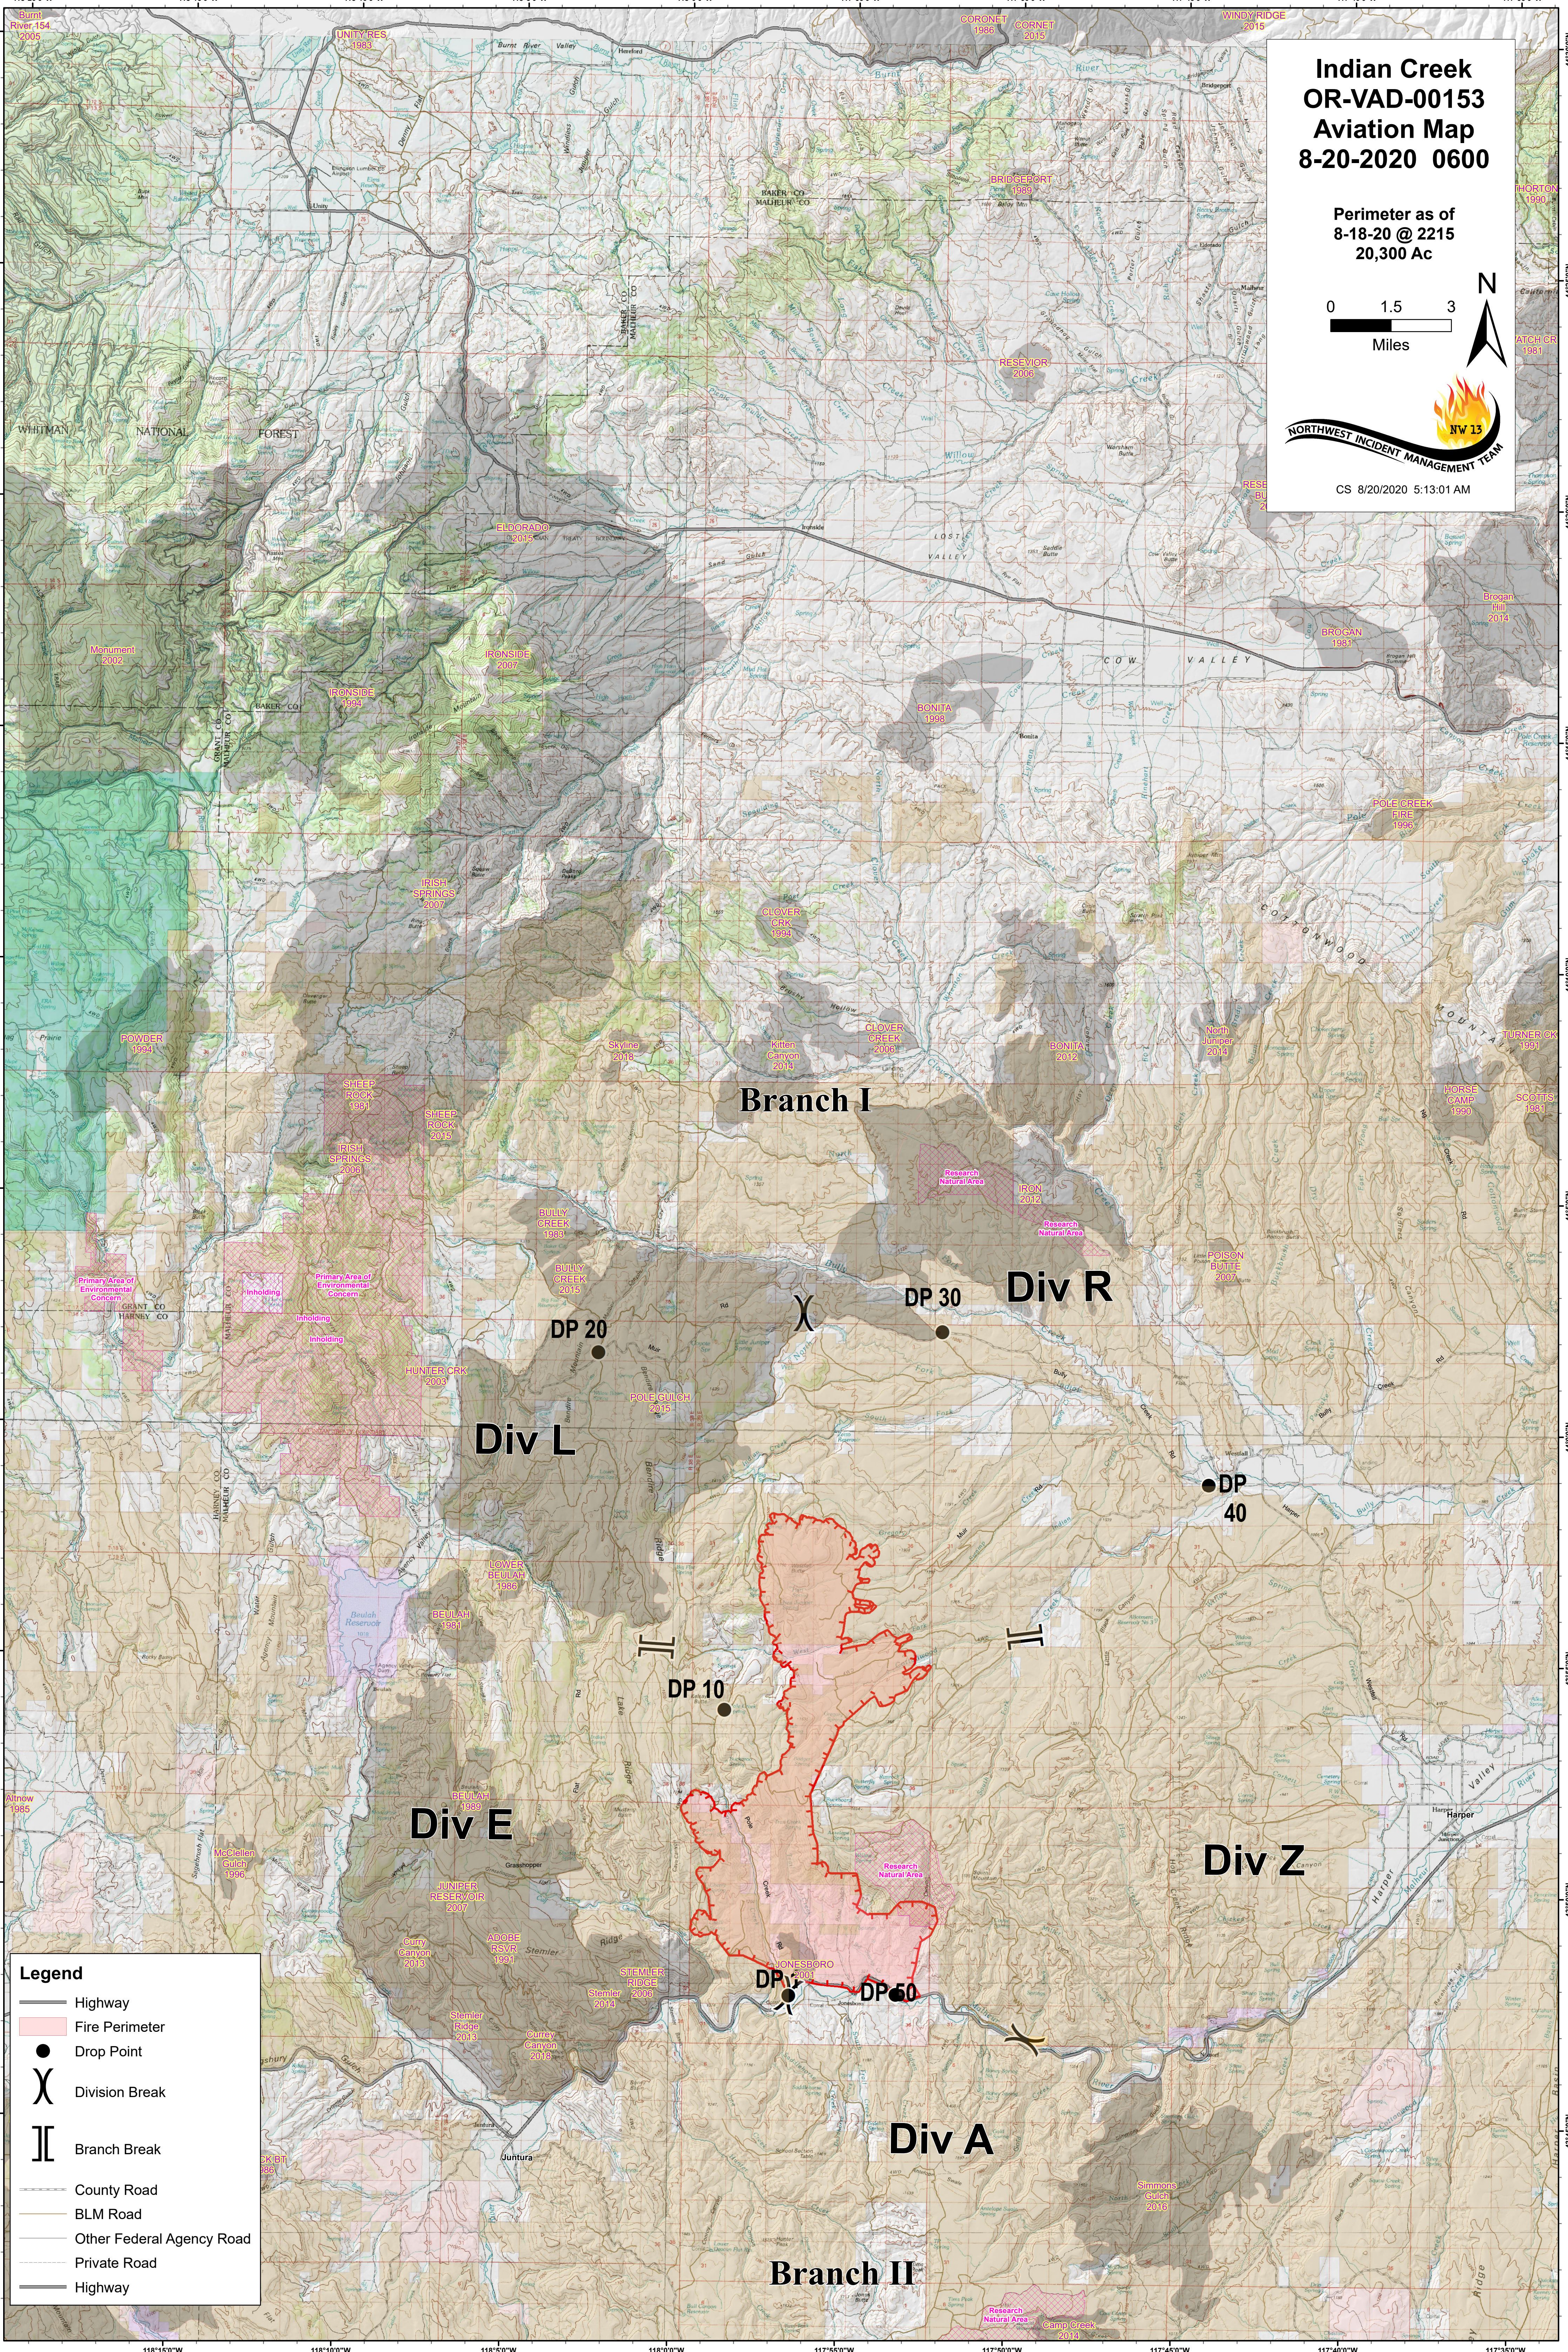

Indian Creek OR-VAD-00153 Aviation Map 8-20-2020 0600

Perimeter as of
8-18-20 @ 2215
20,300 Ac

CS 8/20/2020 5:13:01 AM

Legend

- Highway
- Fire Perimeter
- Drop Point
- Division Break
- Branch Break
- County Road
- BLM Road
- Other Federal Agency Road
- Private Road
- Highway

Branch I

Div R

Div L

Div E

Div Z

Div A

Branch II