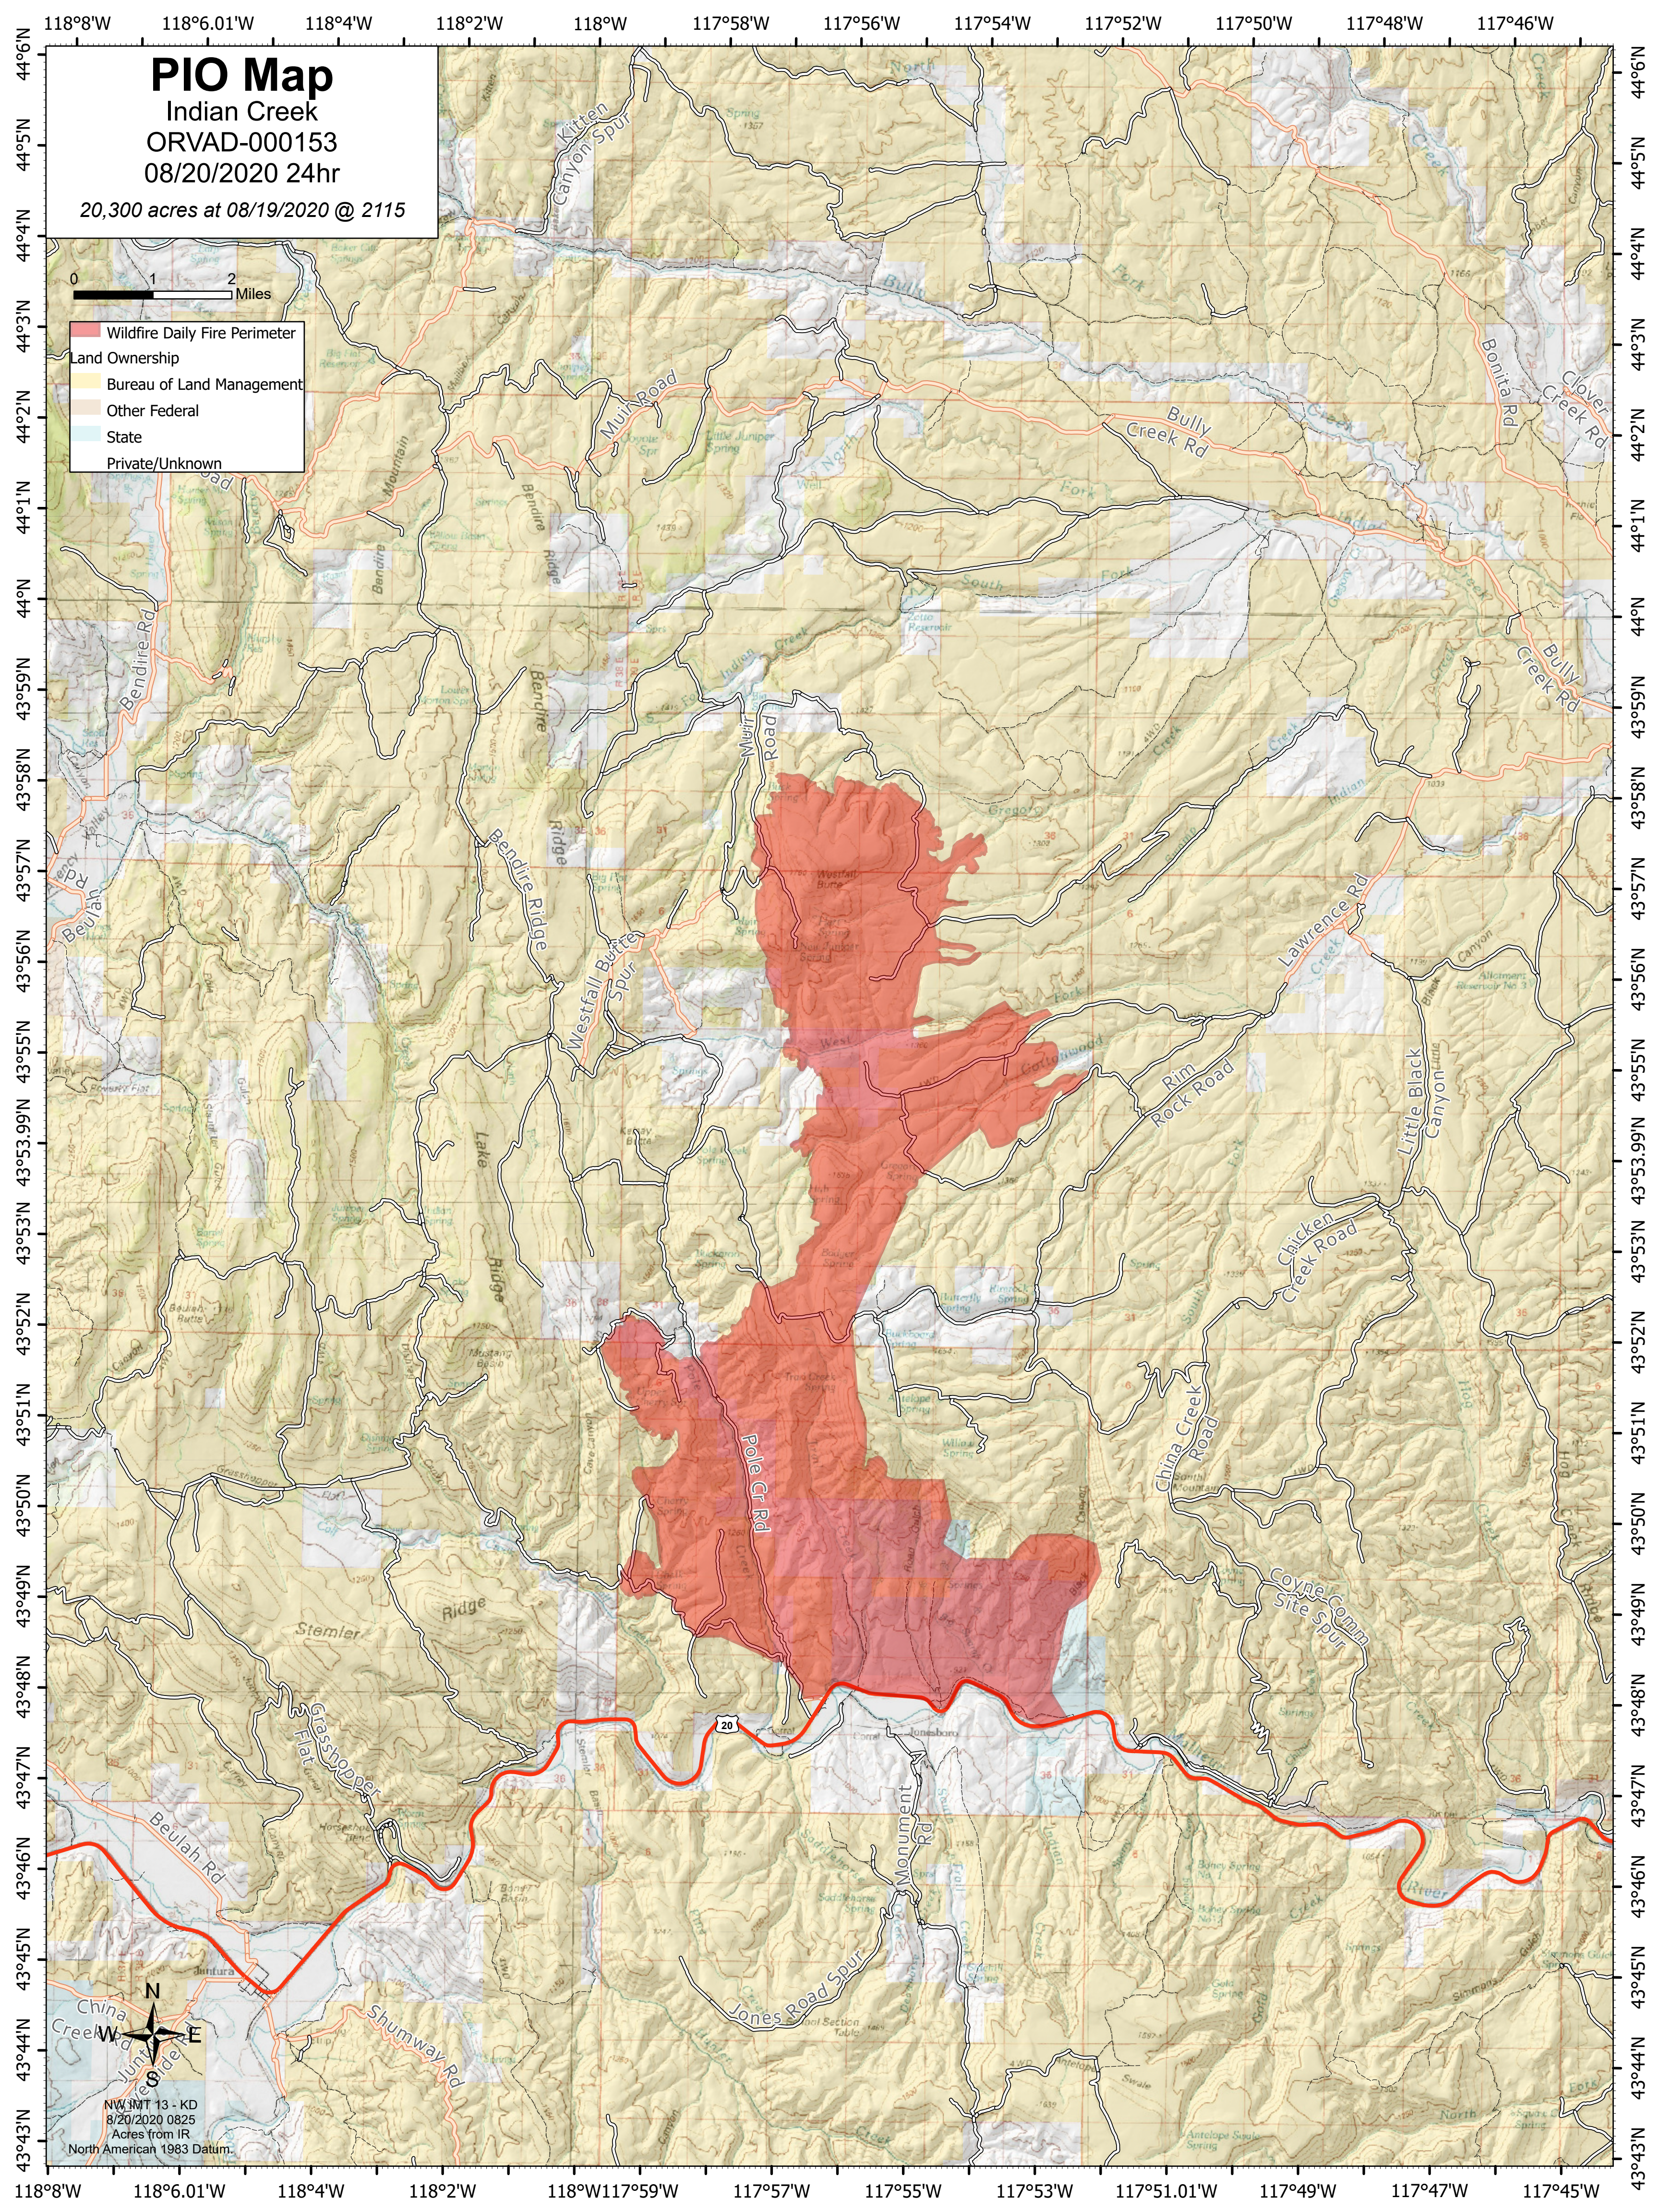

PIO Map

Indian Creek
ORVAD-000153
08/20/2020 24hr

20,300 acres at 08/19/2020 @ 2115

- Wildfire Daily Fire Perimeter
- Land Ownership
 - Bureau of Land Management
 - Other Federal
 - State
 - Private/Unknown

N
NW MT 13 - KD
8/20/2020 0825
Acres from IR
North American 1983 Datum