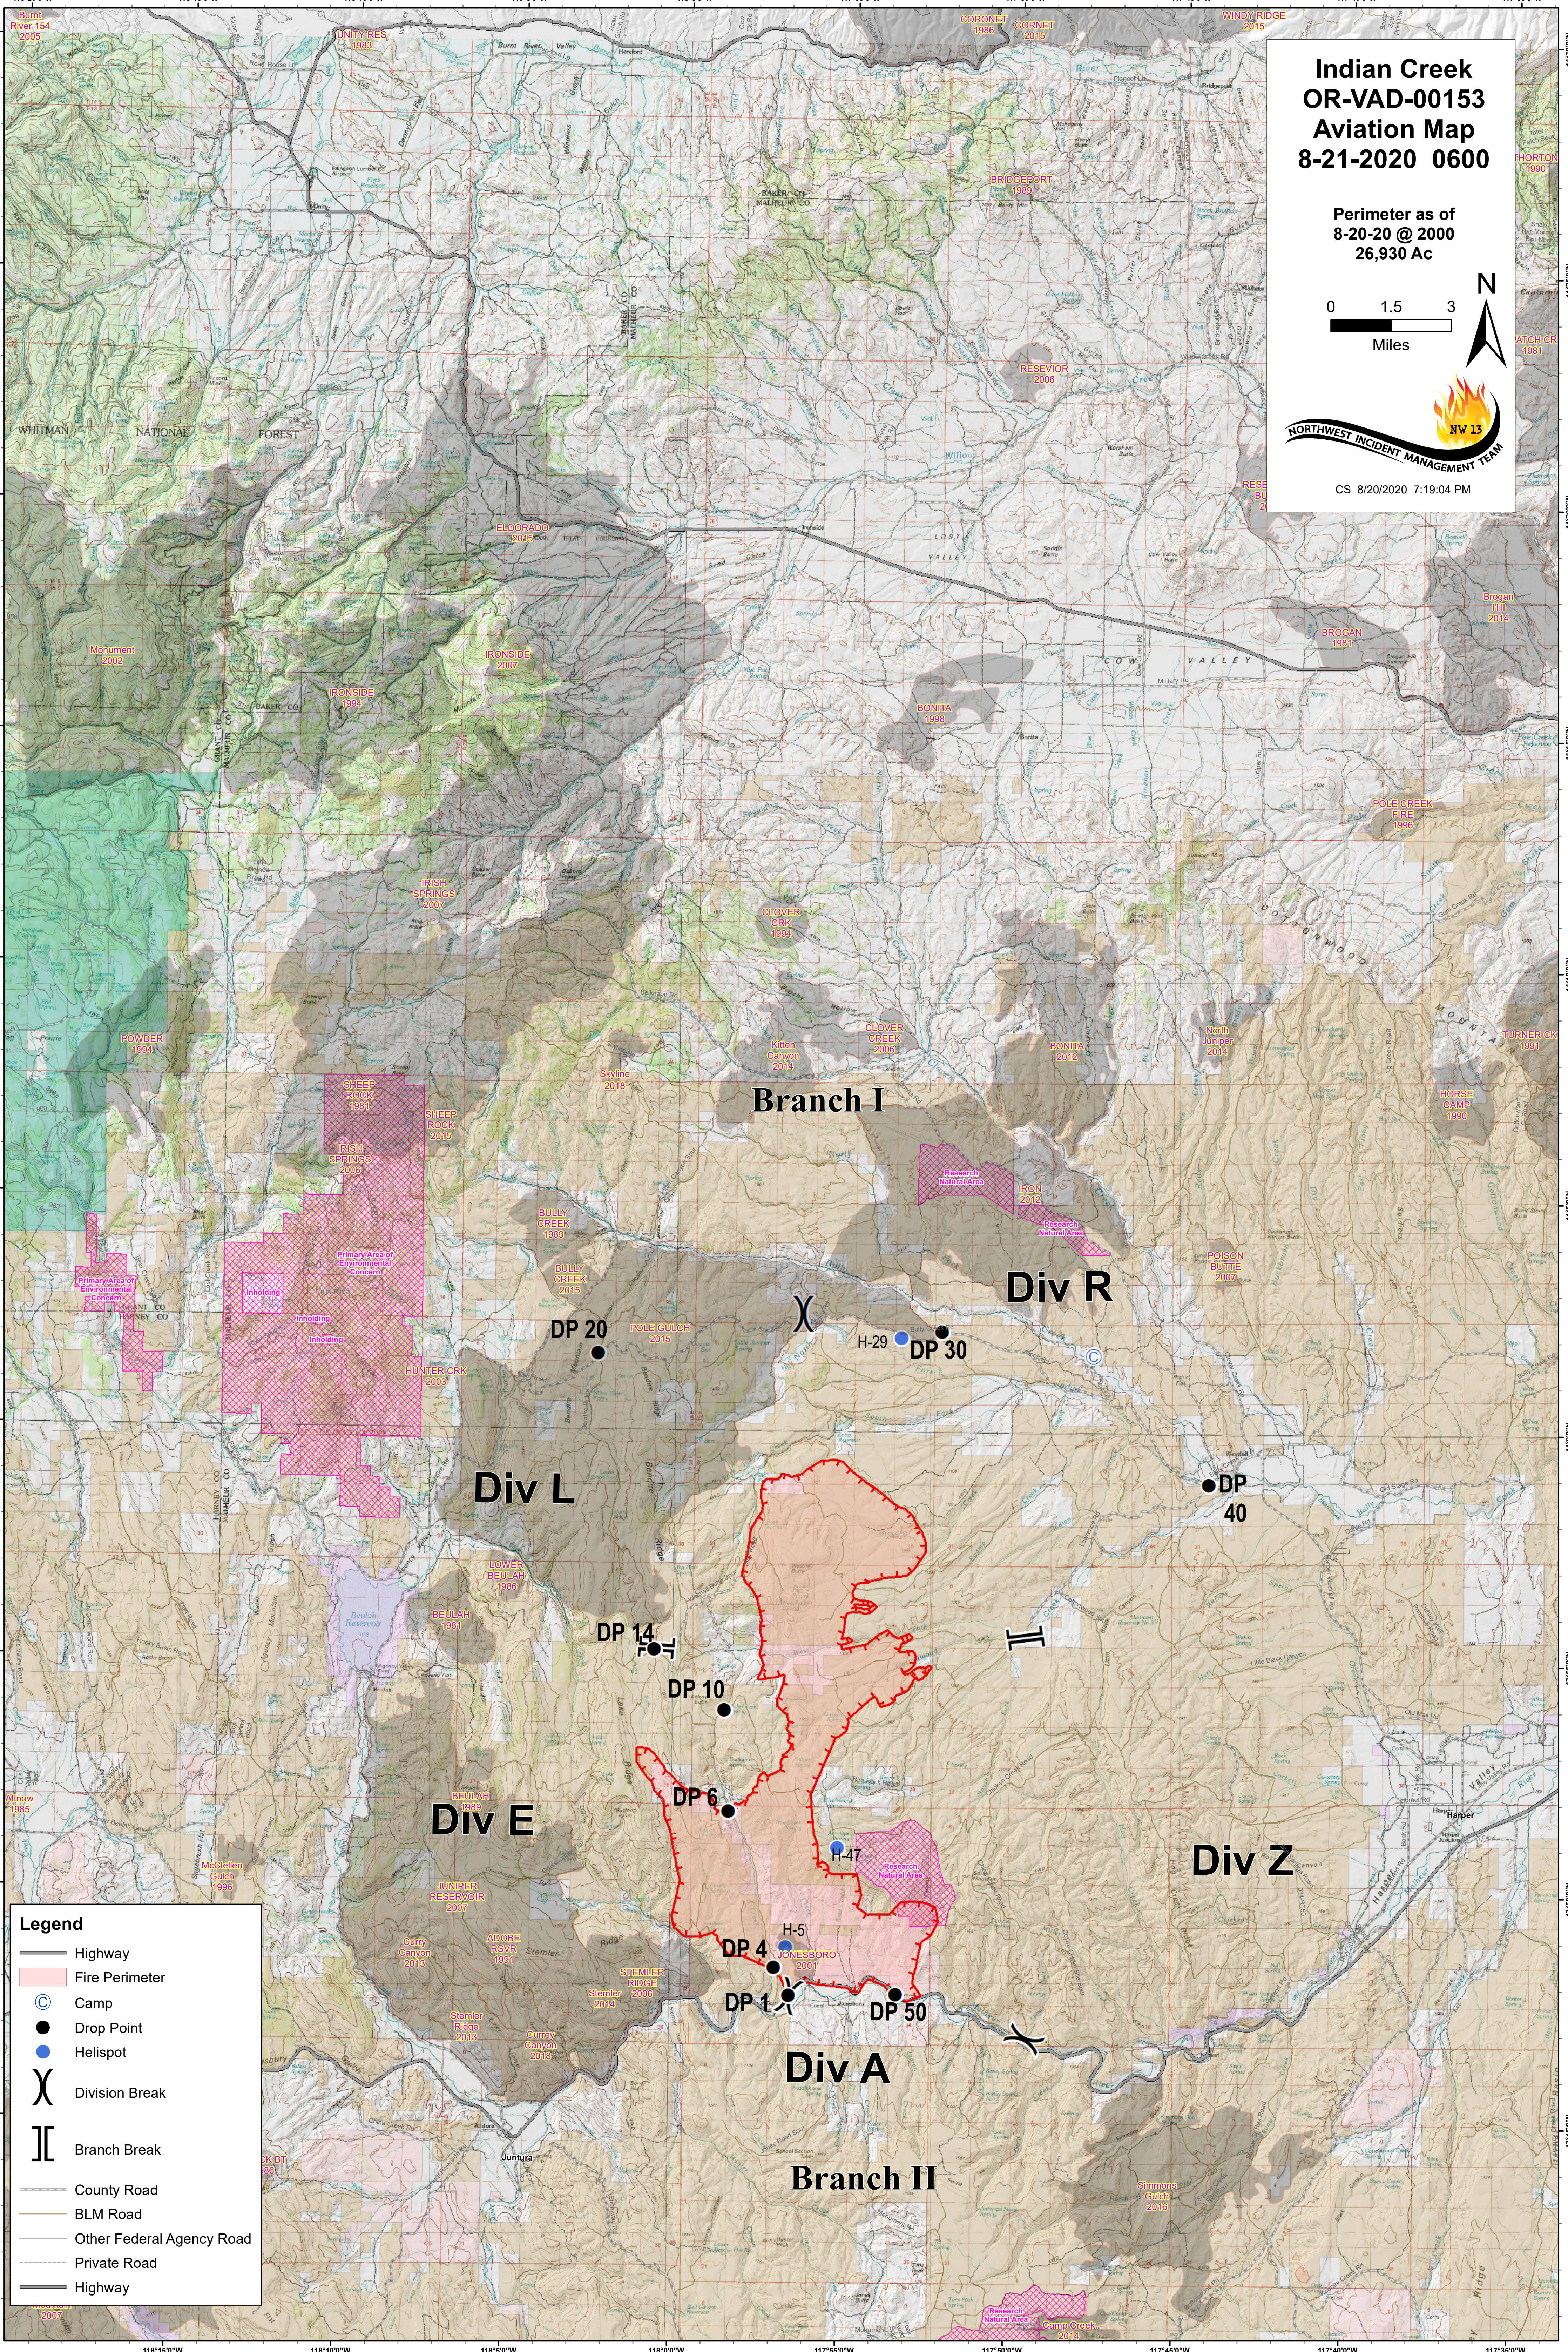

Indian Creek OR-VAD-00153 Aviation Map 8-21-2020 0600

Perimeter as of
8-20-20 @ 2000
26,930 Ac

CS 8/20/2020 7:19:04 PM

Legend

- Highway
- Fire Perimeter
- Camp
- Drop Point
- Helispot
- Division Break
- Branch Break
- County Road
- BLM Road
- Other Federal Agency Road
- Private Road
- Highway