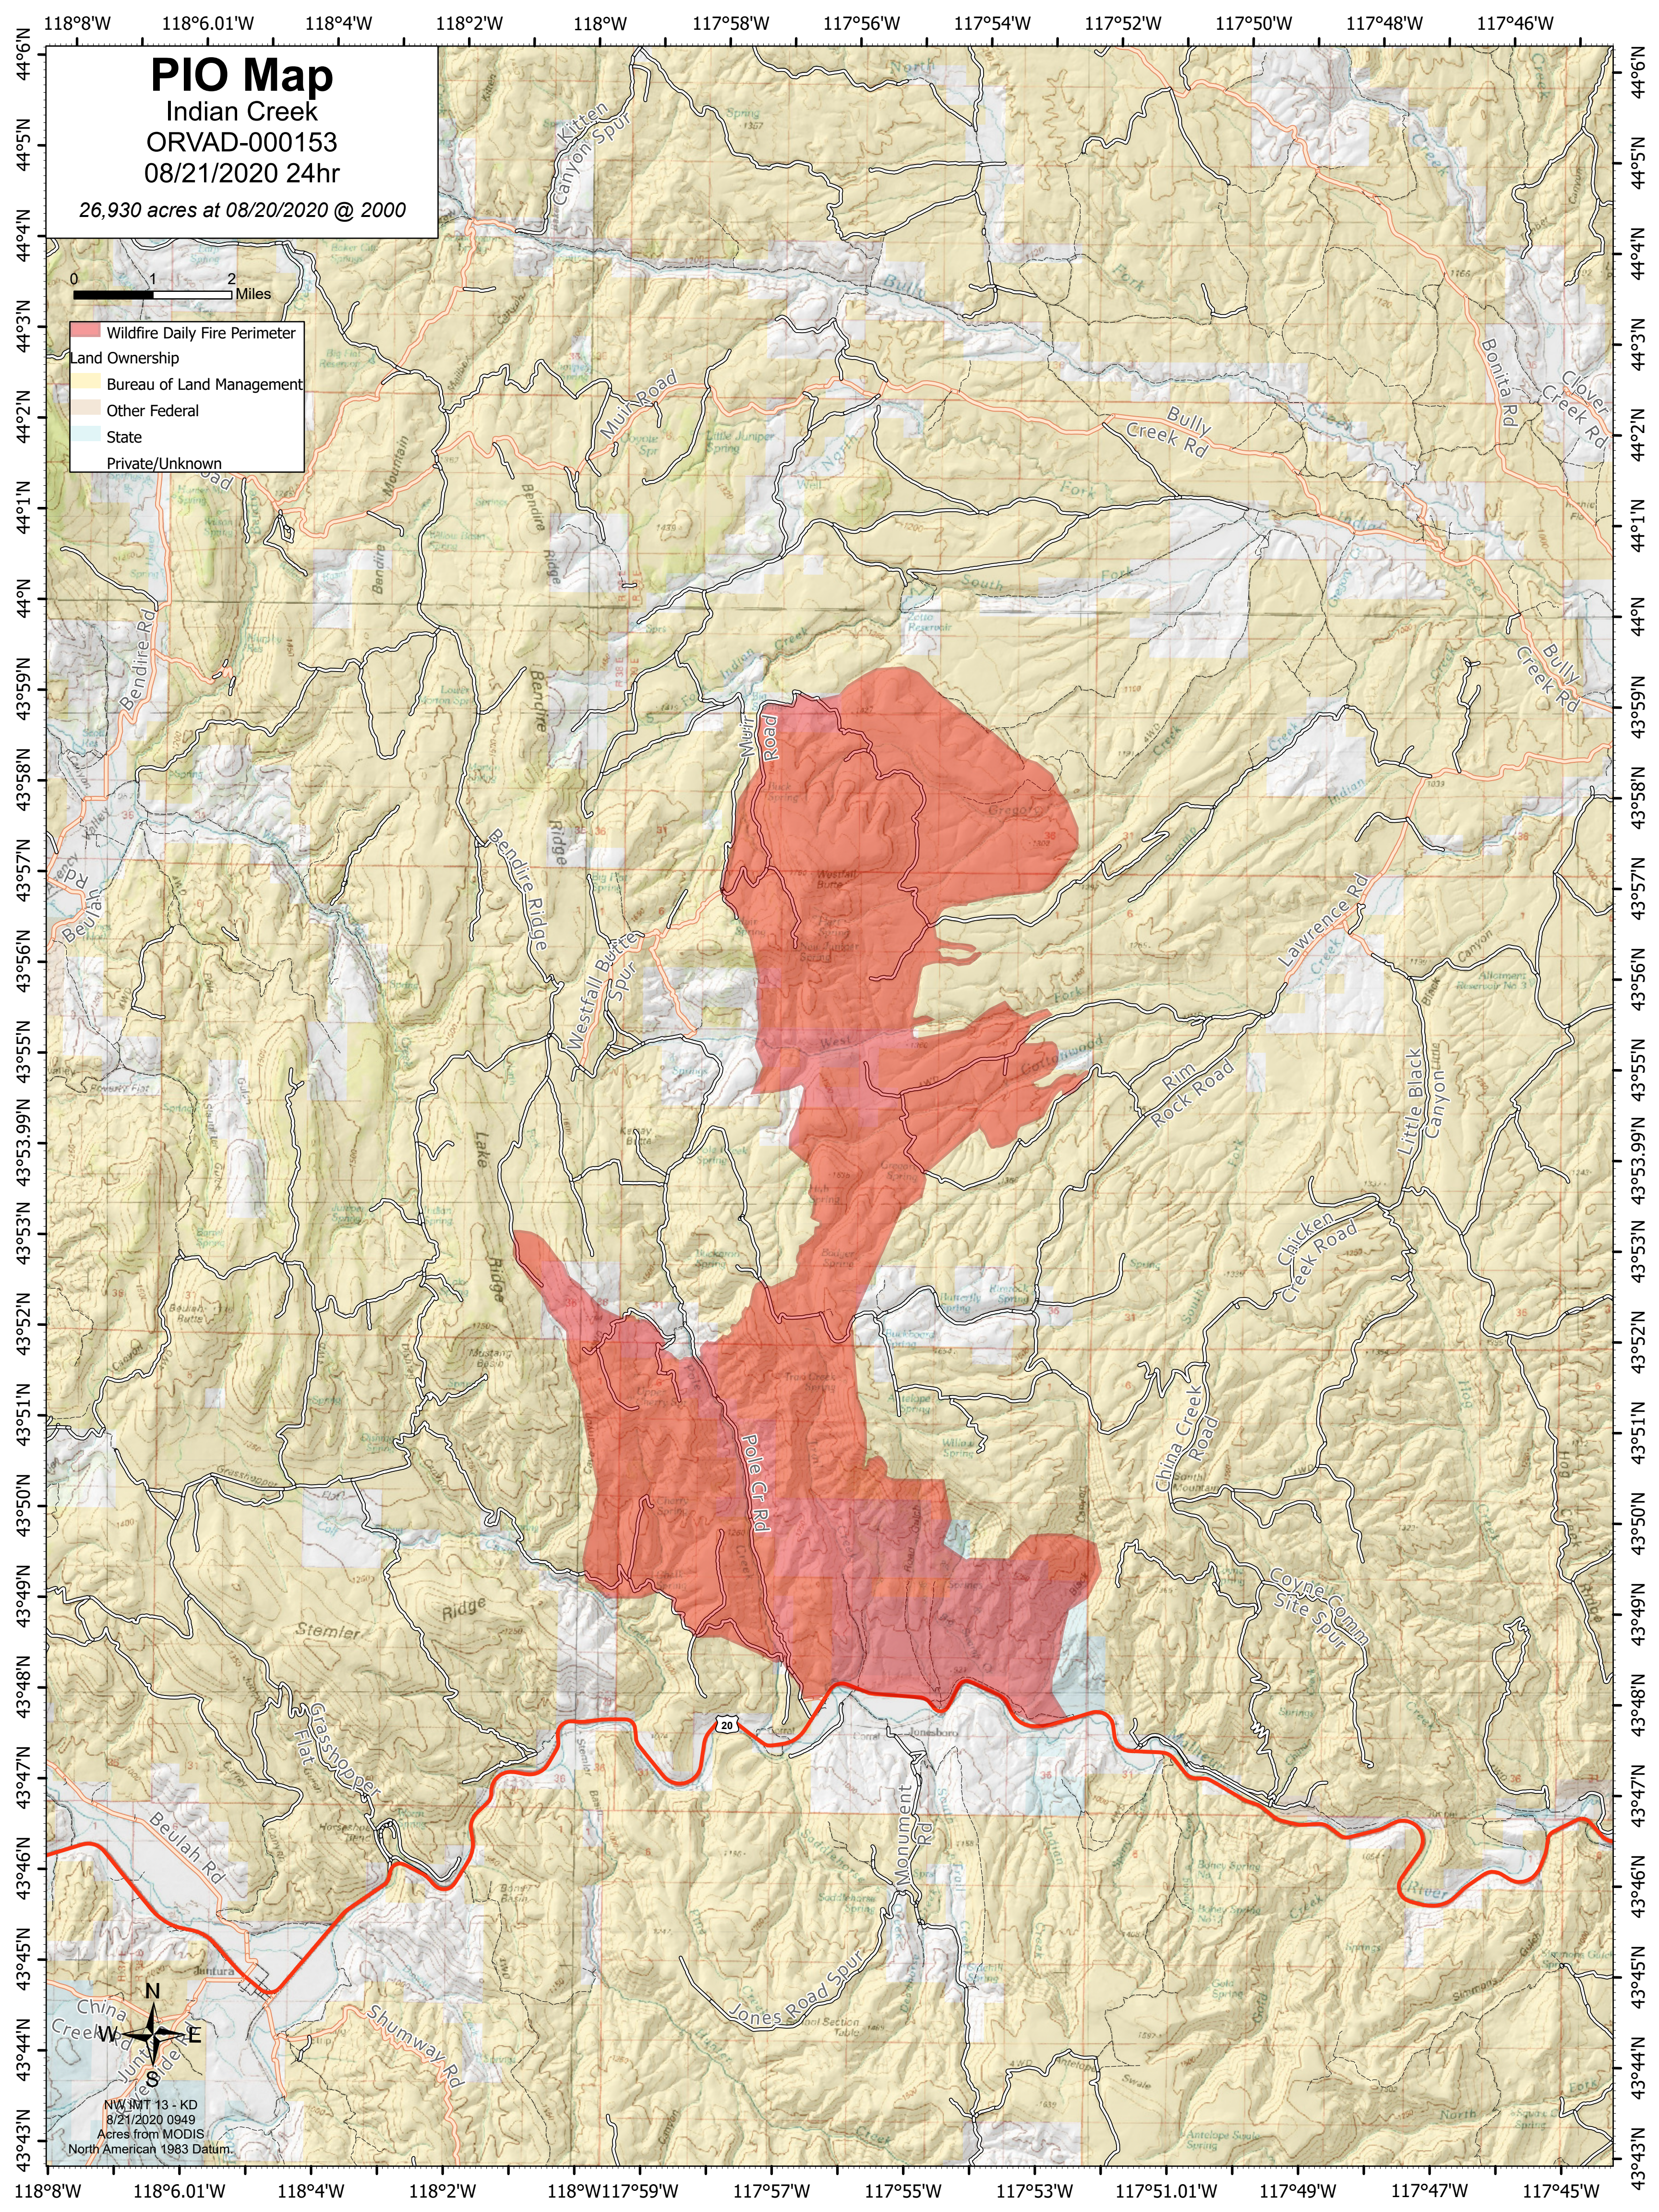

PIO Map

Indian Creek
ORVAD-000153
08/21/2020 24hr

26,930 acres at 08/20/2020 @ 2000

- Wildfire Daily Fire Perimeter
- Land Ownership
 - Bureau of Land Management
 - Other Federal
 - State
 - Private/Unknown

NW MT 13 - KD
8/21/2020 0949
Acres from MODIS
North American 1983 Datum