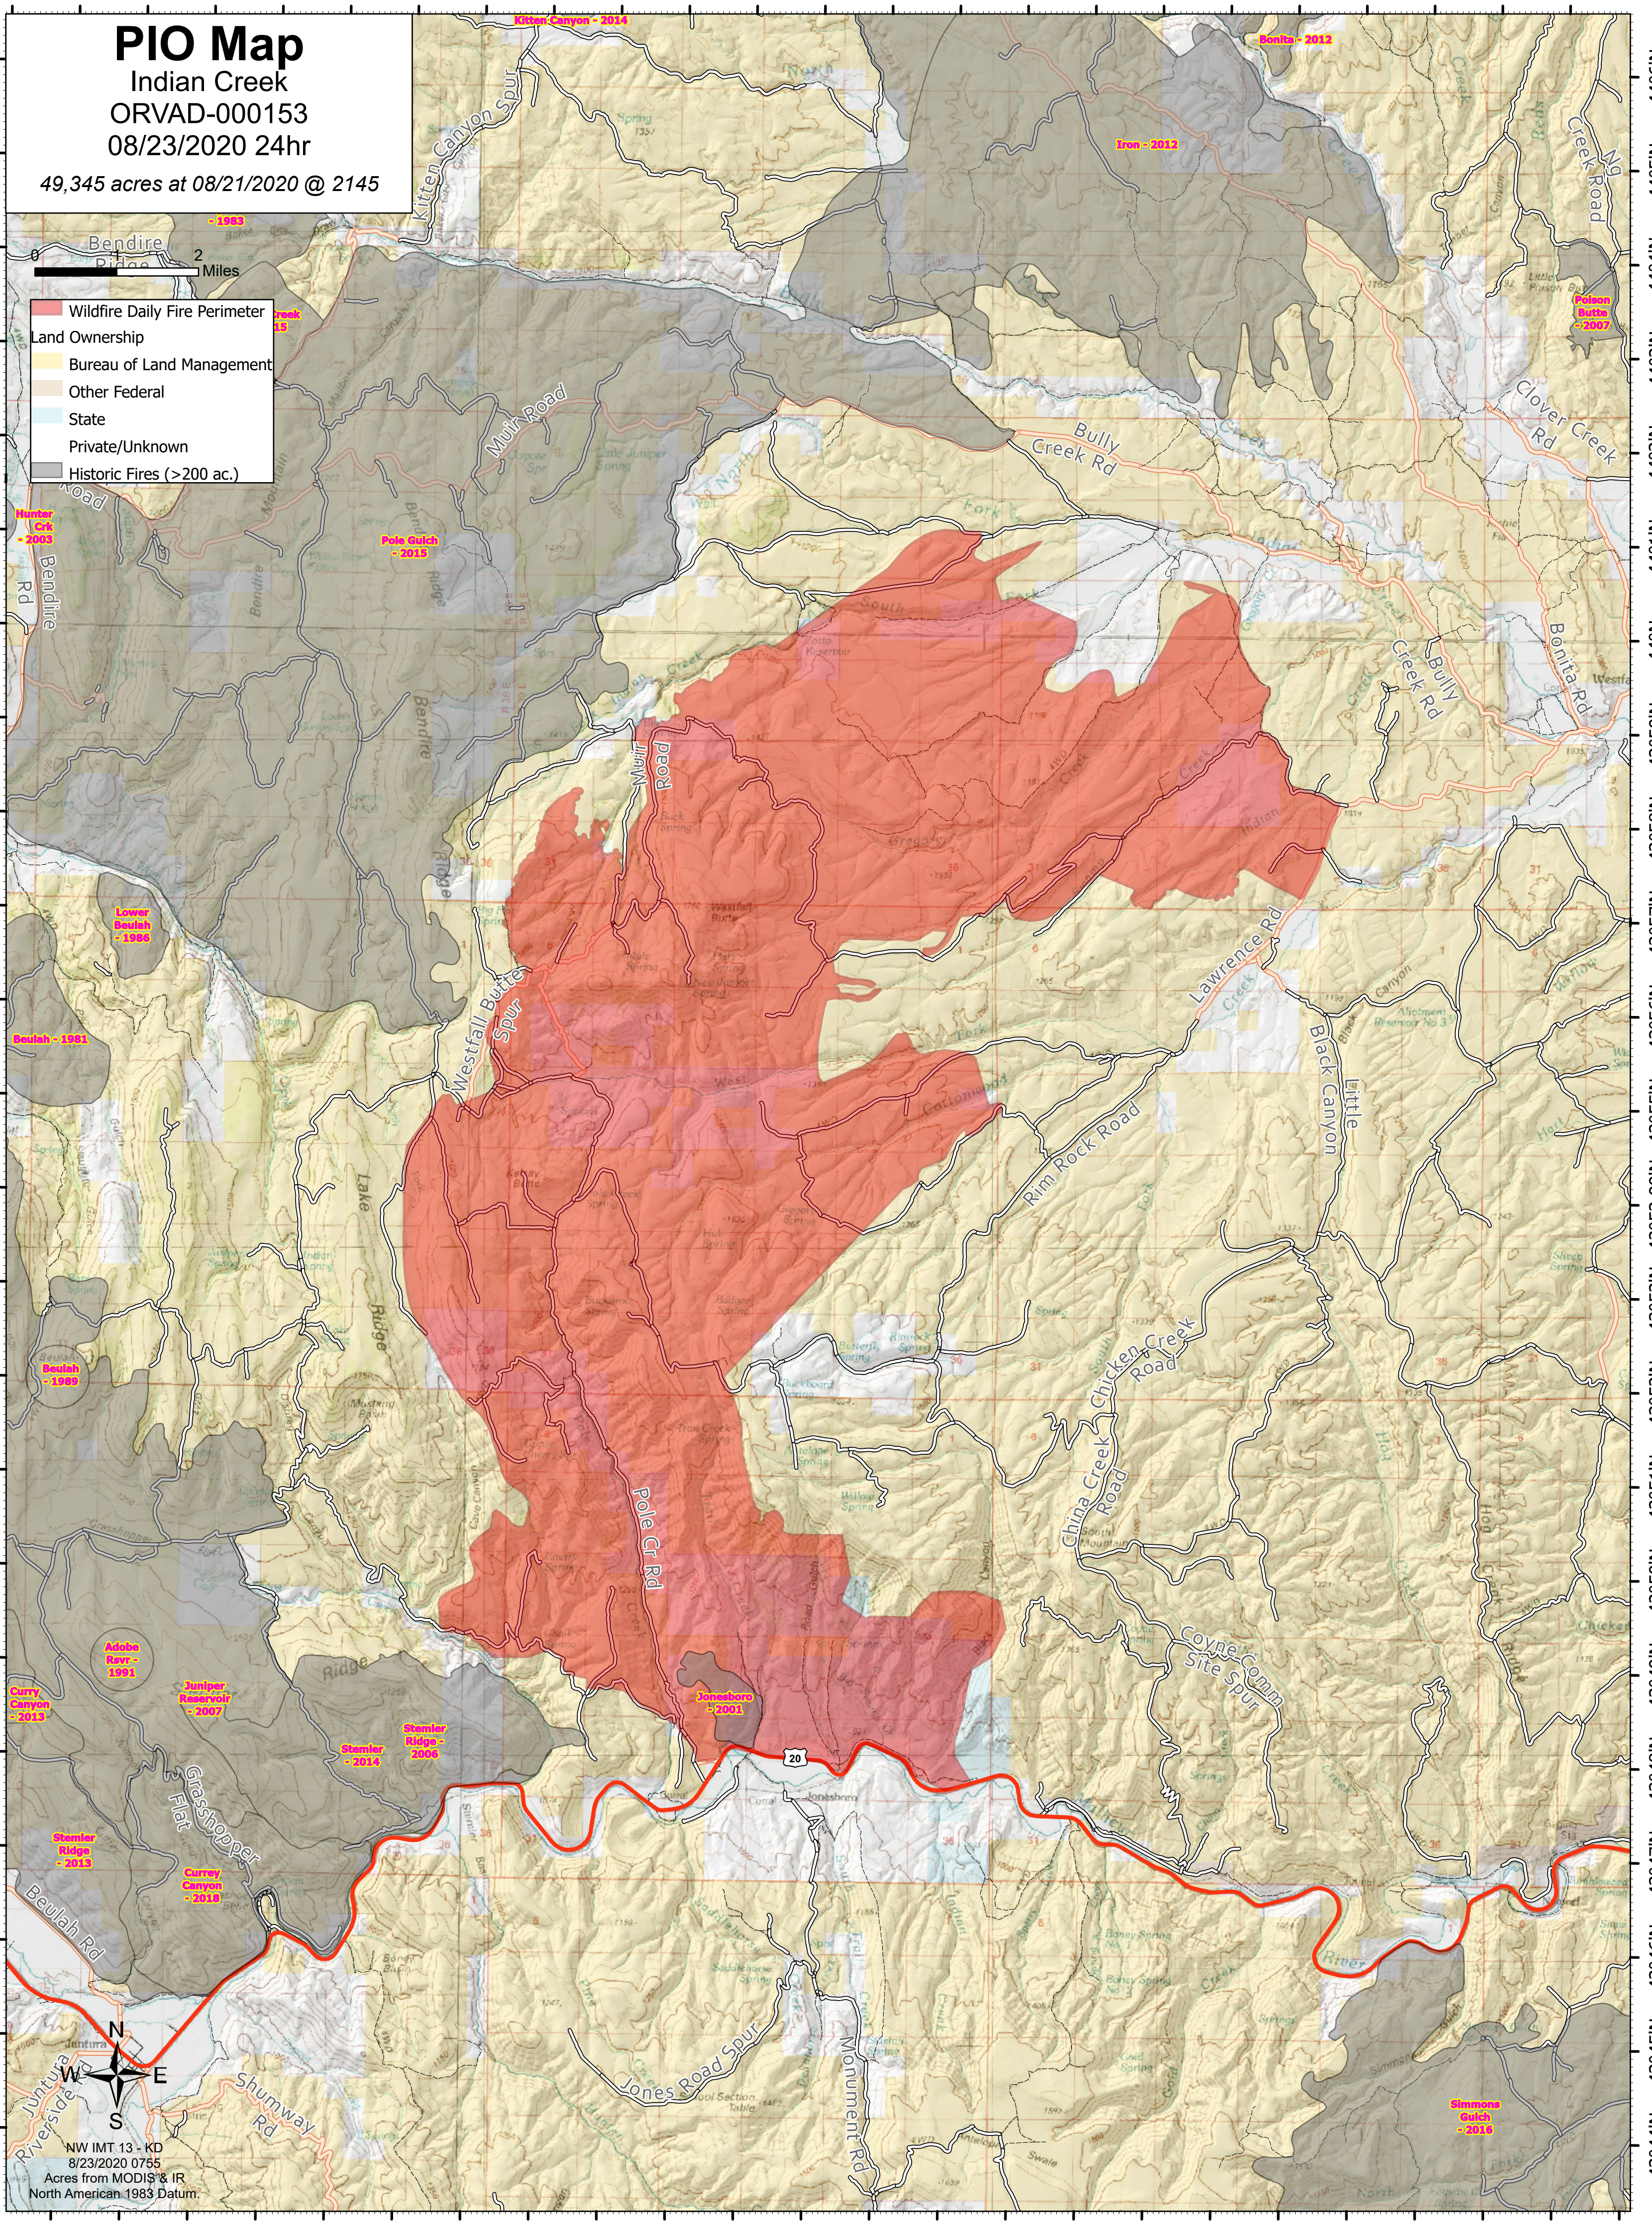

PIO Map

Indian Creek
ORVAD-000153

08/23/2020 24hr

49,345 acres at 08/21/2020 @ 2145

Wildfire Daily Fire Perimeter
Land Ownership
Bureau of Land Management
Other Federal
State
Private/Unknown
Historic Fires (>200 ac.)

2 Miles

NW IMT 13 - KD
8/23/2020 0755
Acres from MODIS & IR
North American 1983 Datum