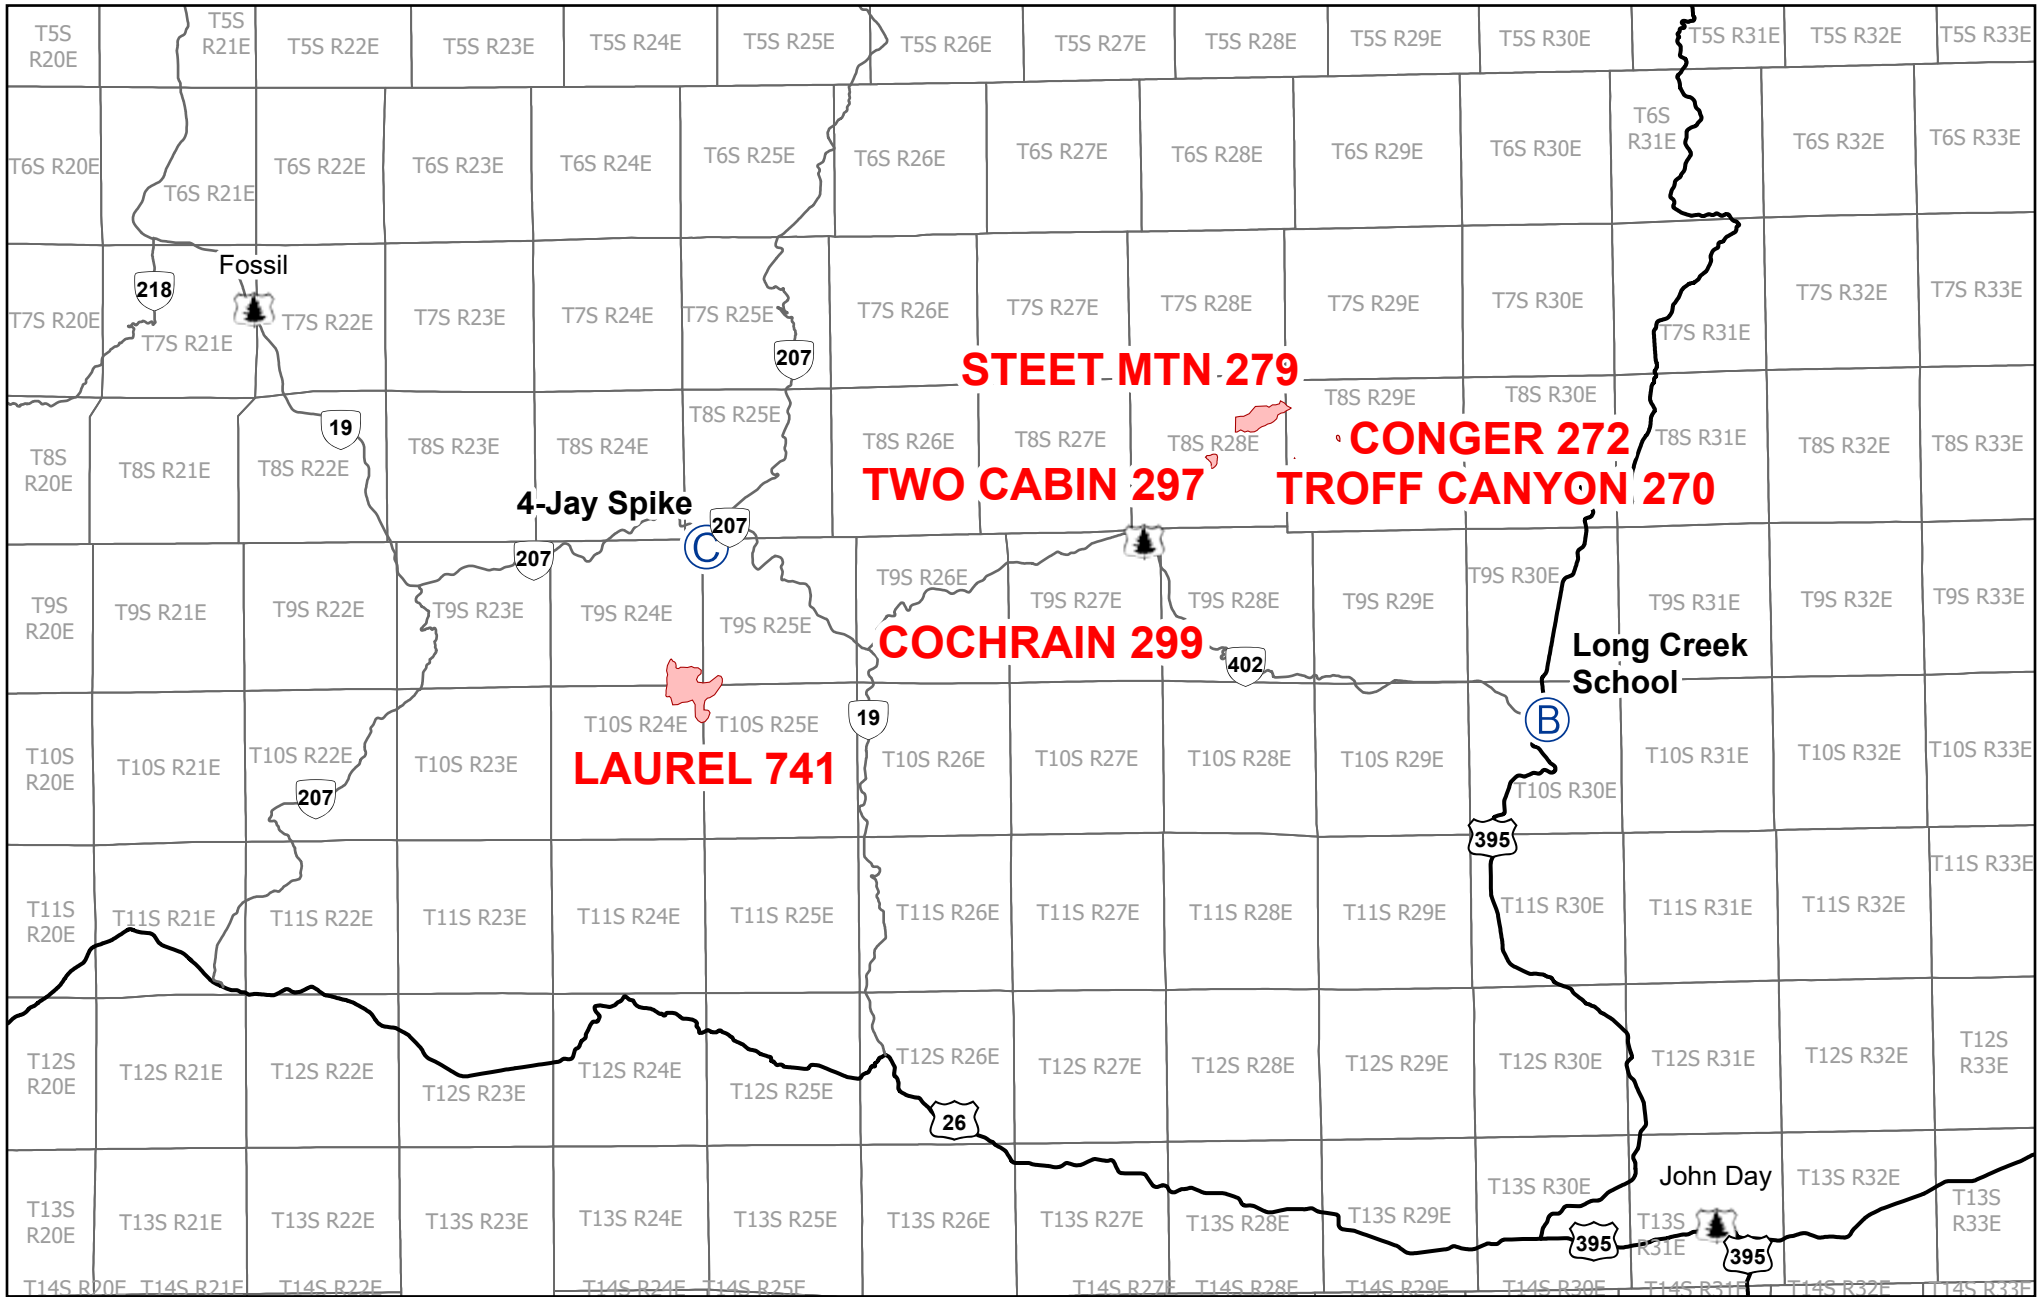

Steet Complex and Laurel Vincyity

Aug. 21 Day

- Camp
- Wildfire Daily Perimeter
- US Highway
- Incident Base
- ODF Unit Headquarters
- State Highway
- PLSS Townships