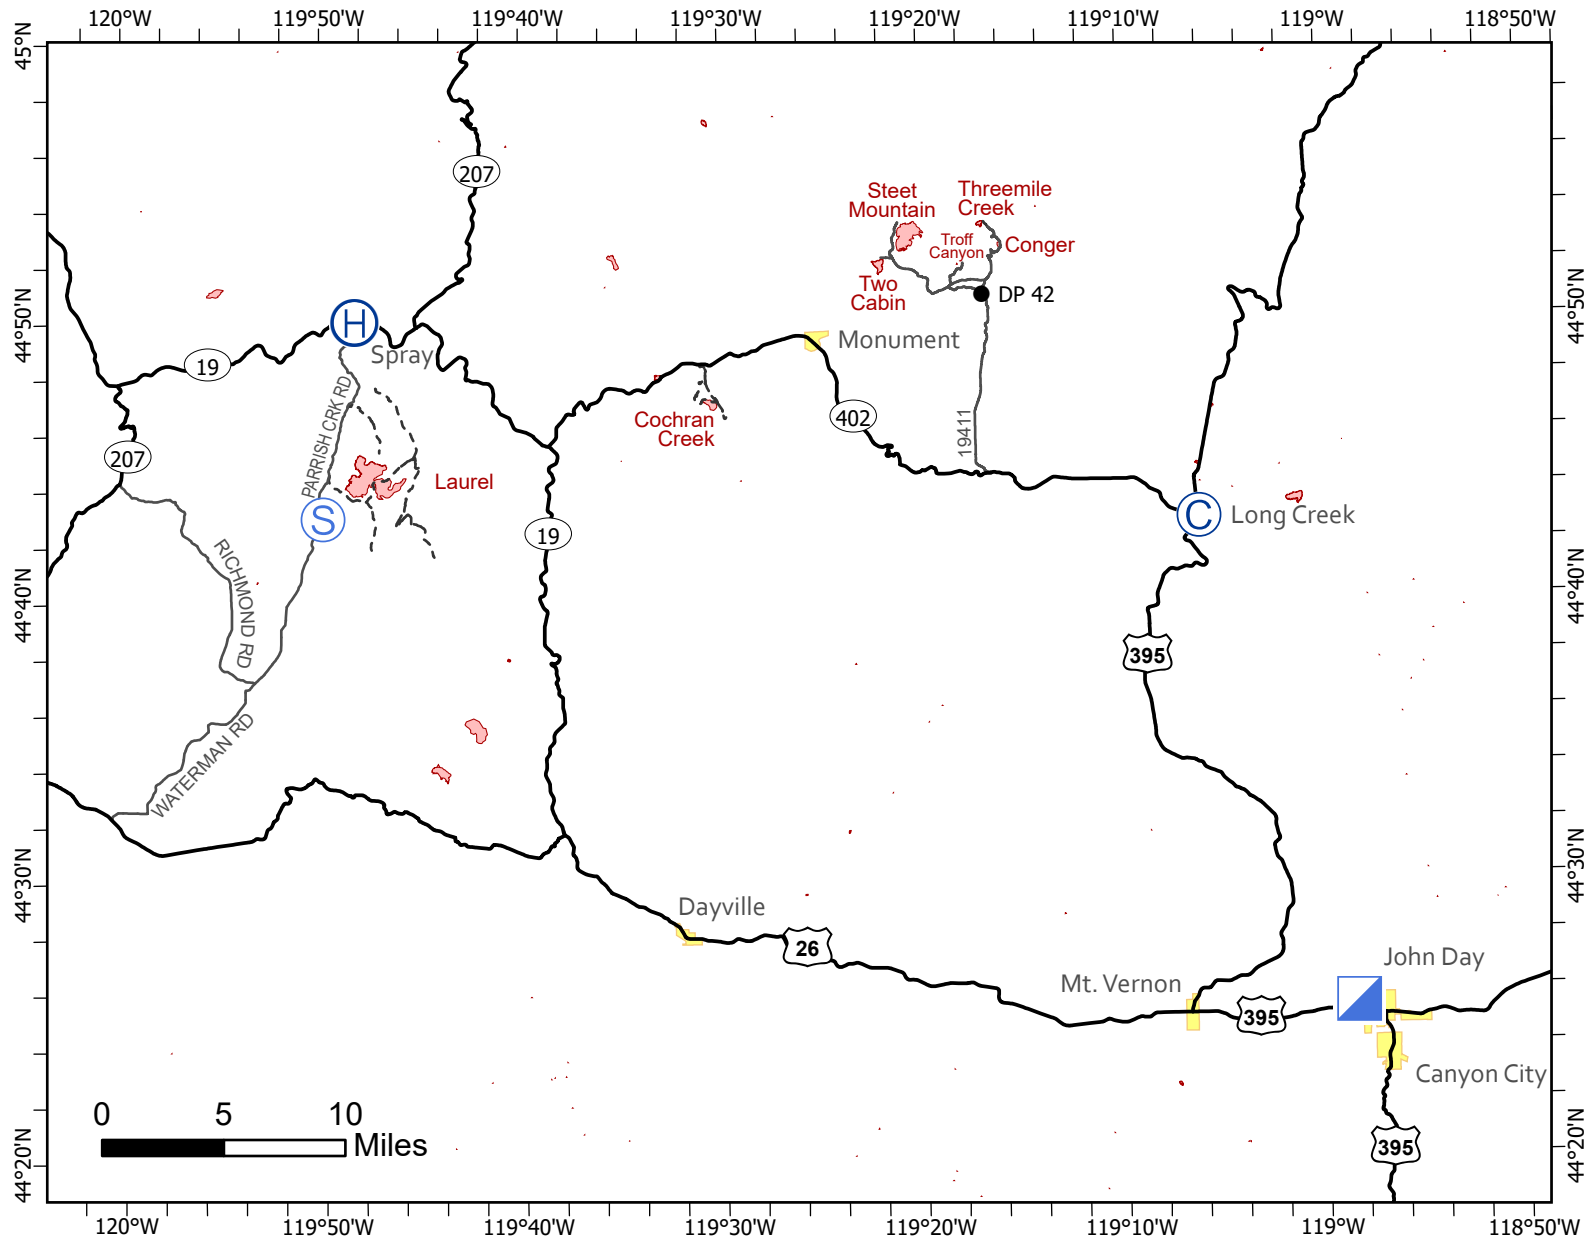

Vicinity

Laurel
Steet Mountain
Cochran Creek

08/26/2020

- Camp
- Drop Point
- Helibase
- Incident Command Post
- Staging Area
- Wildfire Daily Fire Perimeter
- City
- Highway
- Surfaced Road
- Dirt Road

ODF IMT 2
08/25/2020 2038
Acres from GIS
North American 1983 Datum
Lat Long Grid