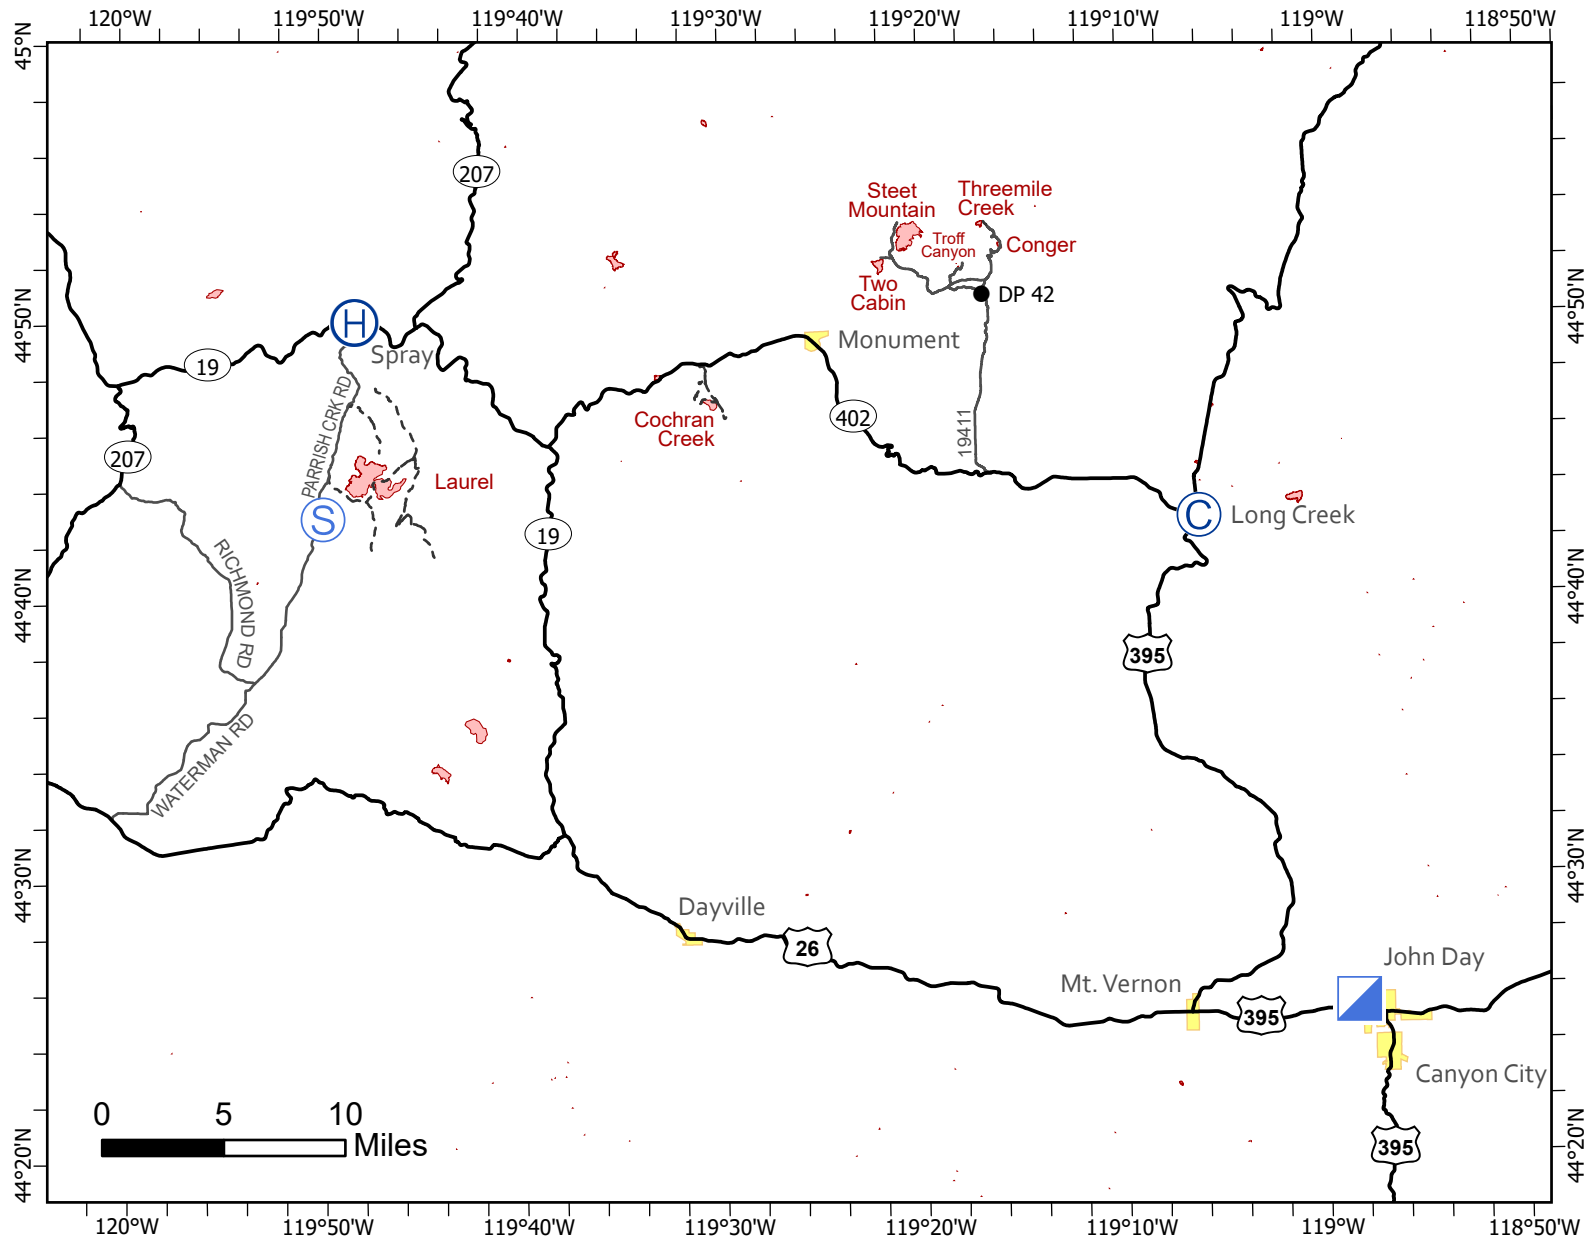

Vicinity

Laurel
Steet Mountain
Cochran Creek

08/27/2020

- Camp
- Drop Point
- Helibase
- Incident Command Post
- Staging Area
- Wildfire Daily Fire Perimeter
- City
- Highway
- Surfaced Road
- Dirt Road

ODF IMT 2
08/26/2020 1939
Acres from GIS
North American 1983 Datum
Lat Long Grid