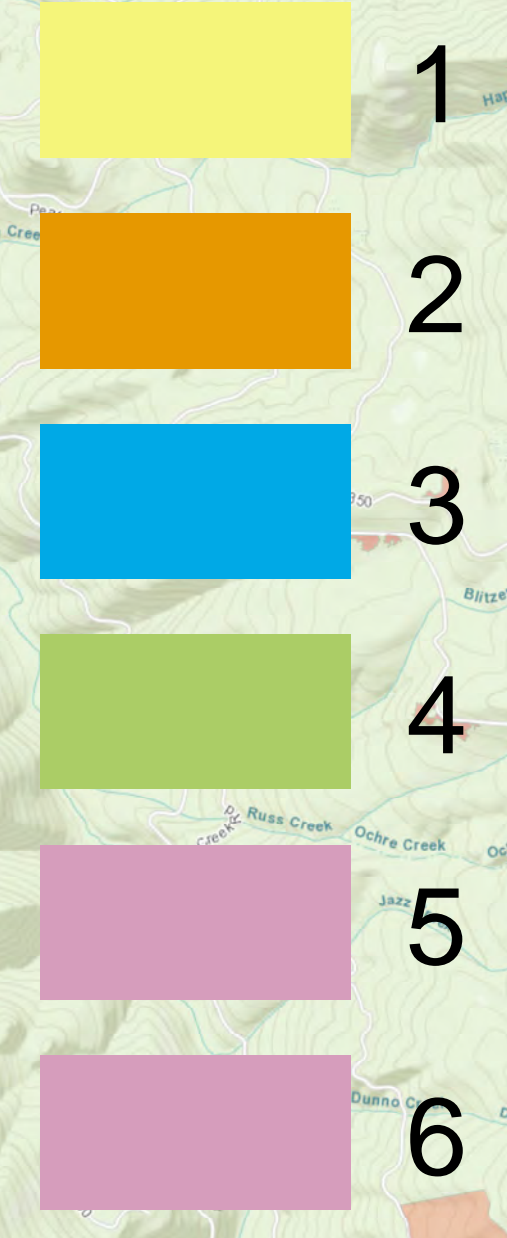

NTFB 5 Days (9/18-9/22)

Ignition

4-Hour Arrival Period