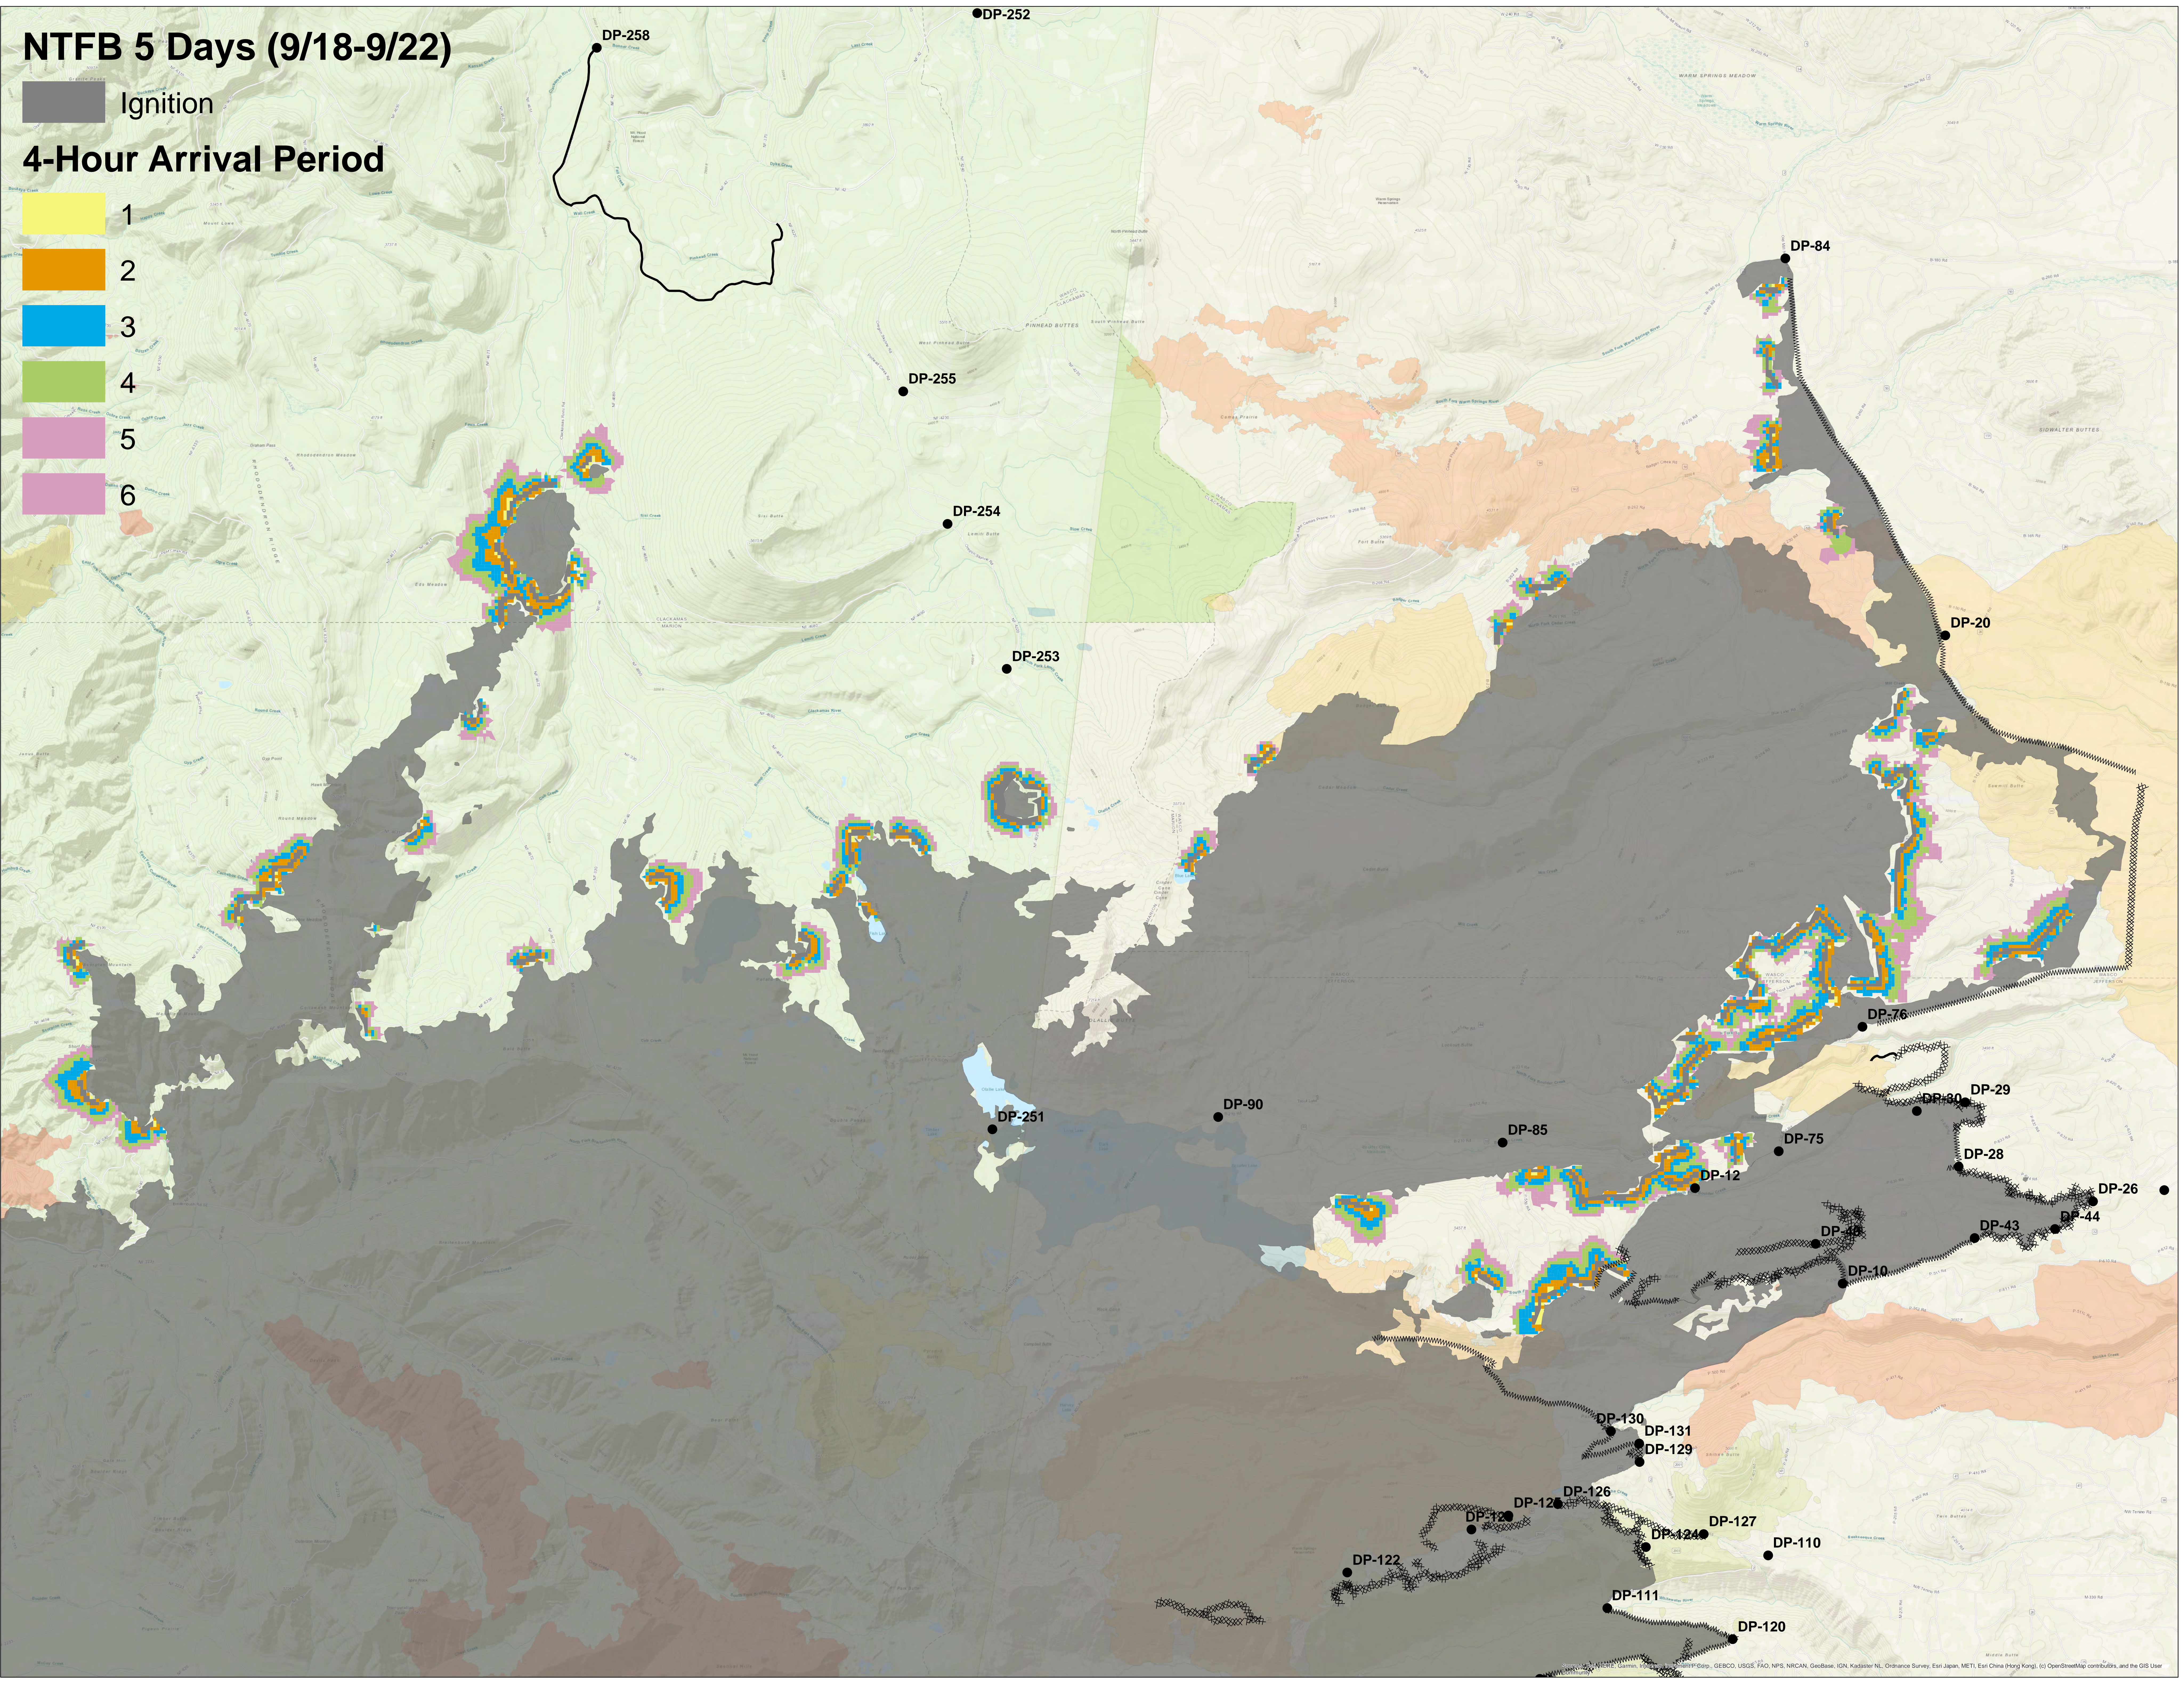

NTFB 5 Days (9/18-9/22)

Ignition

4-Hour Arrival Period