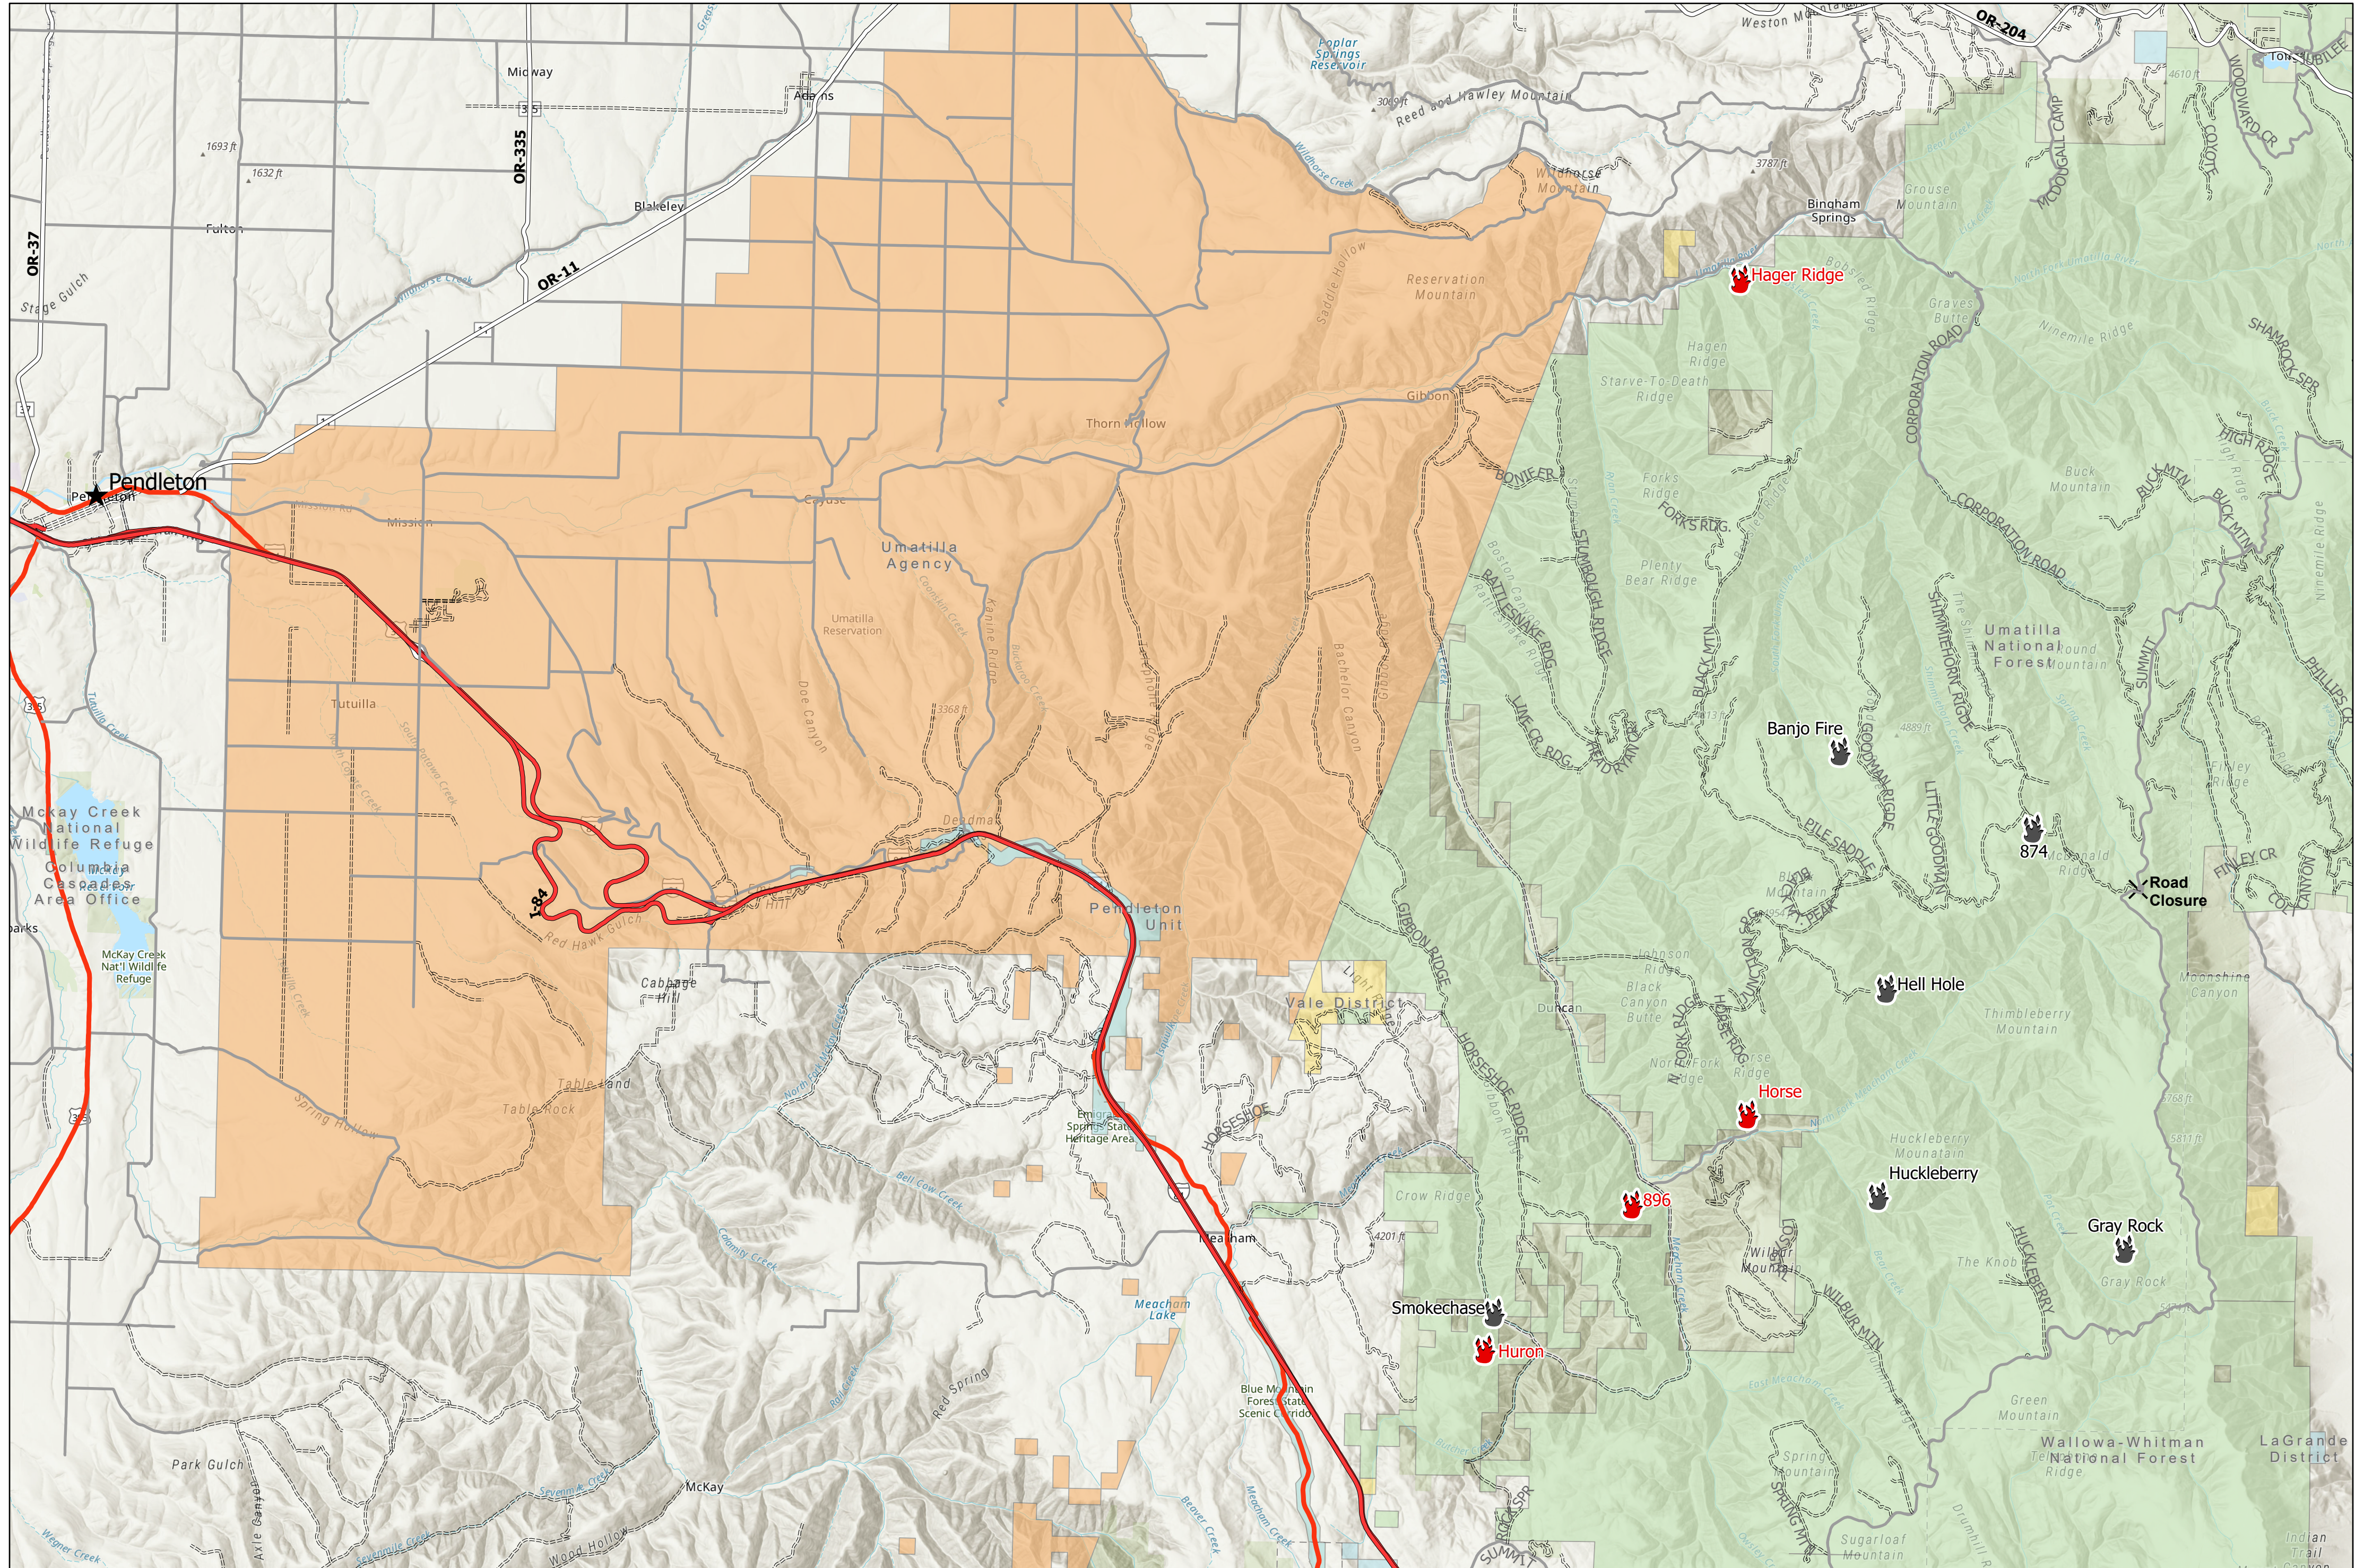

Meacham Complex - 272 acres

08/23/2020

- | | | | | | | | |
|-------------------|---------|--------------------|---------------|------------|-----|-------|-------|
| Fire Active | Closure | Interstate Highway | State Highway | Other Road | BIA | State | USFWS |
| Fire Declared Out | City | US Highway | Improved Road | | BLM | USFS | |