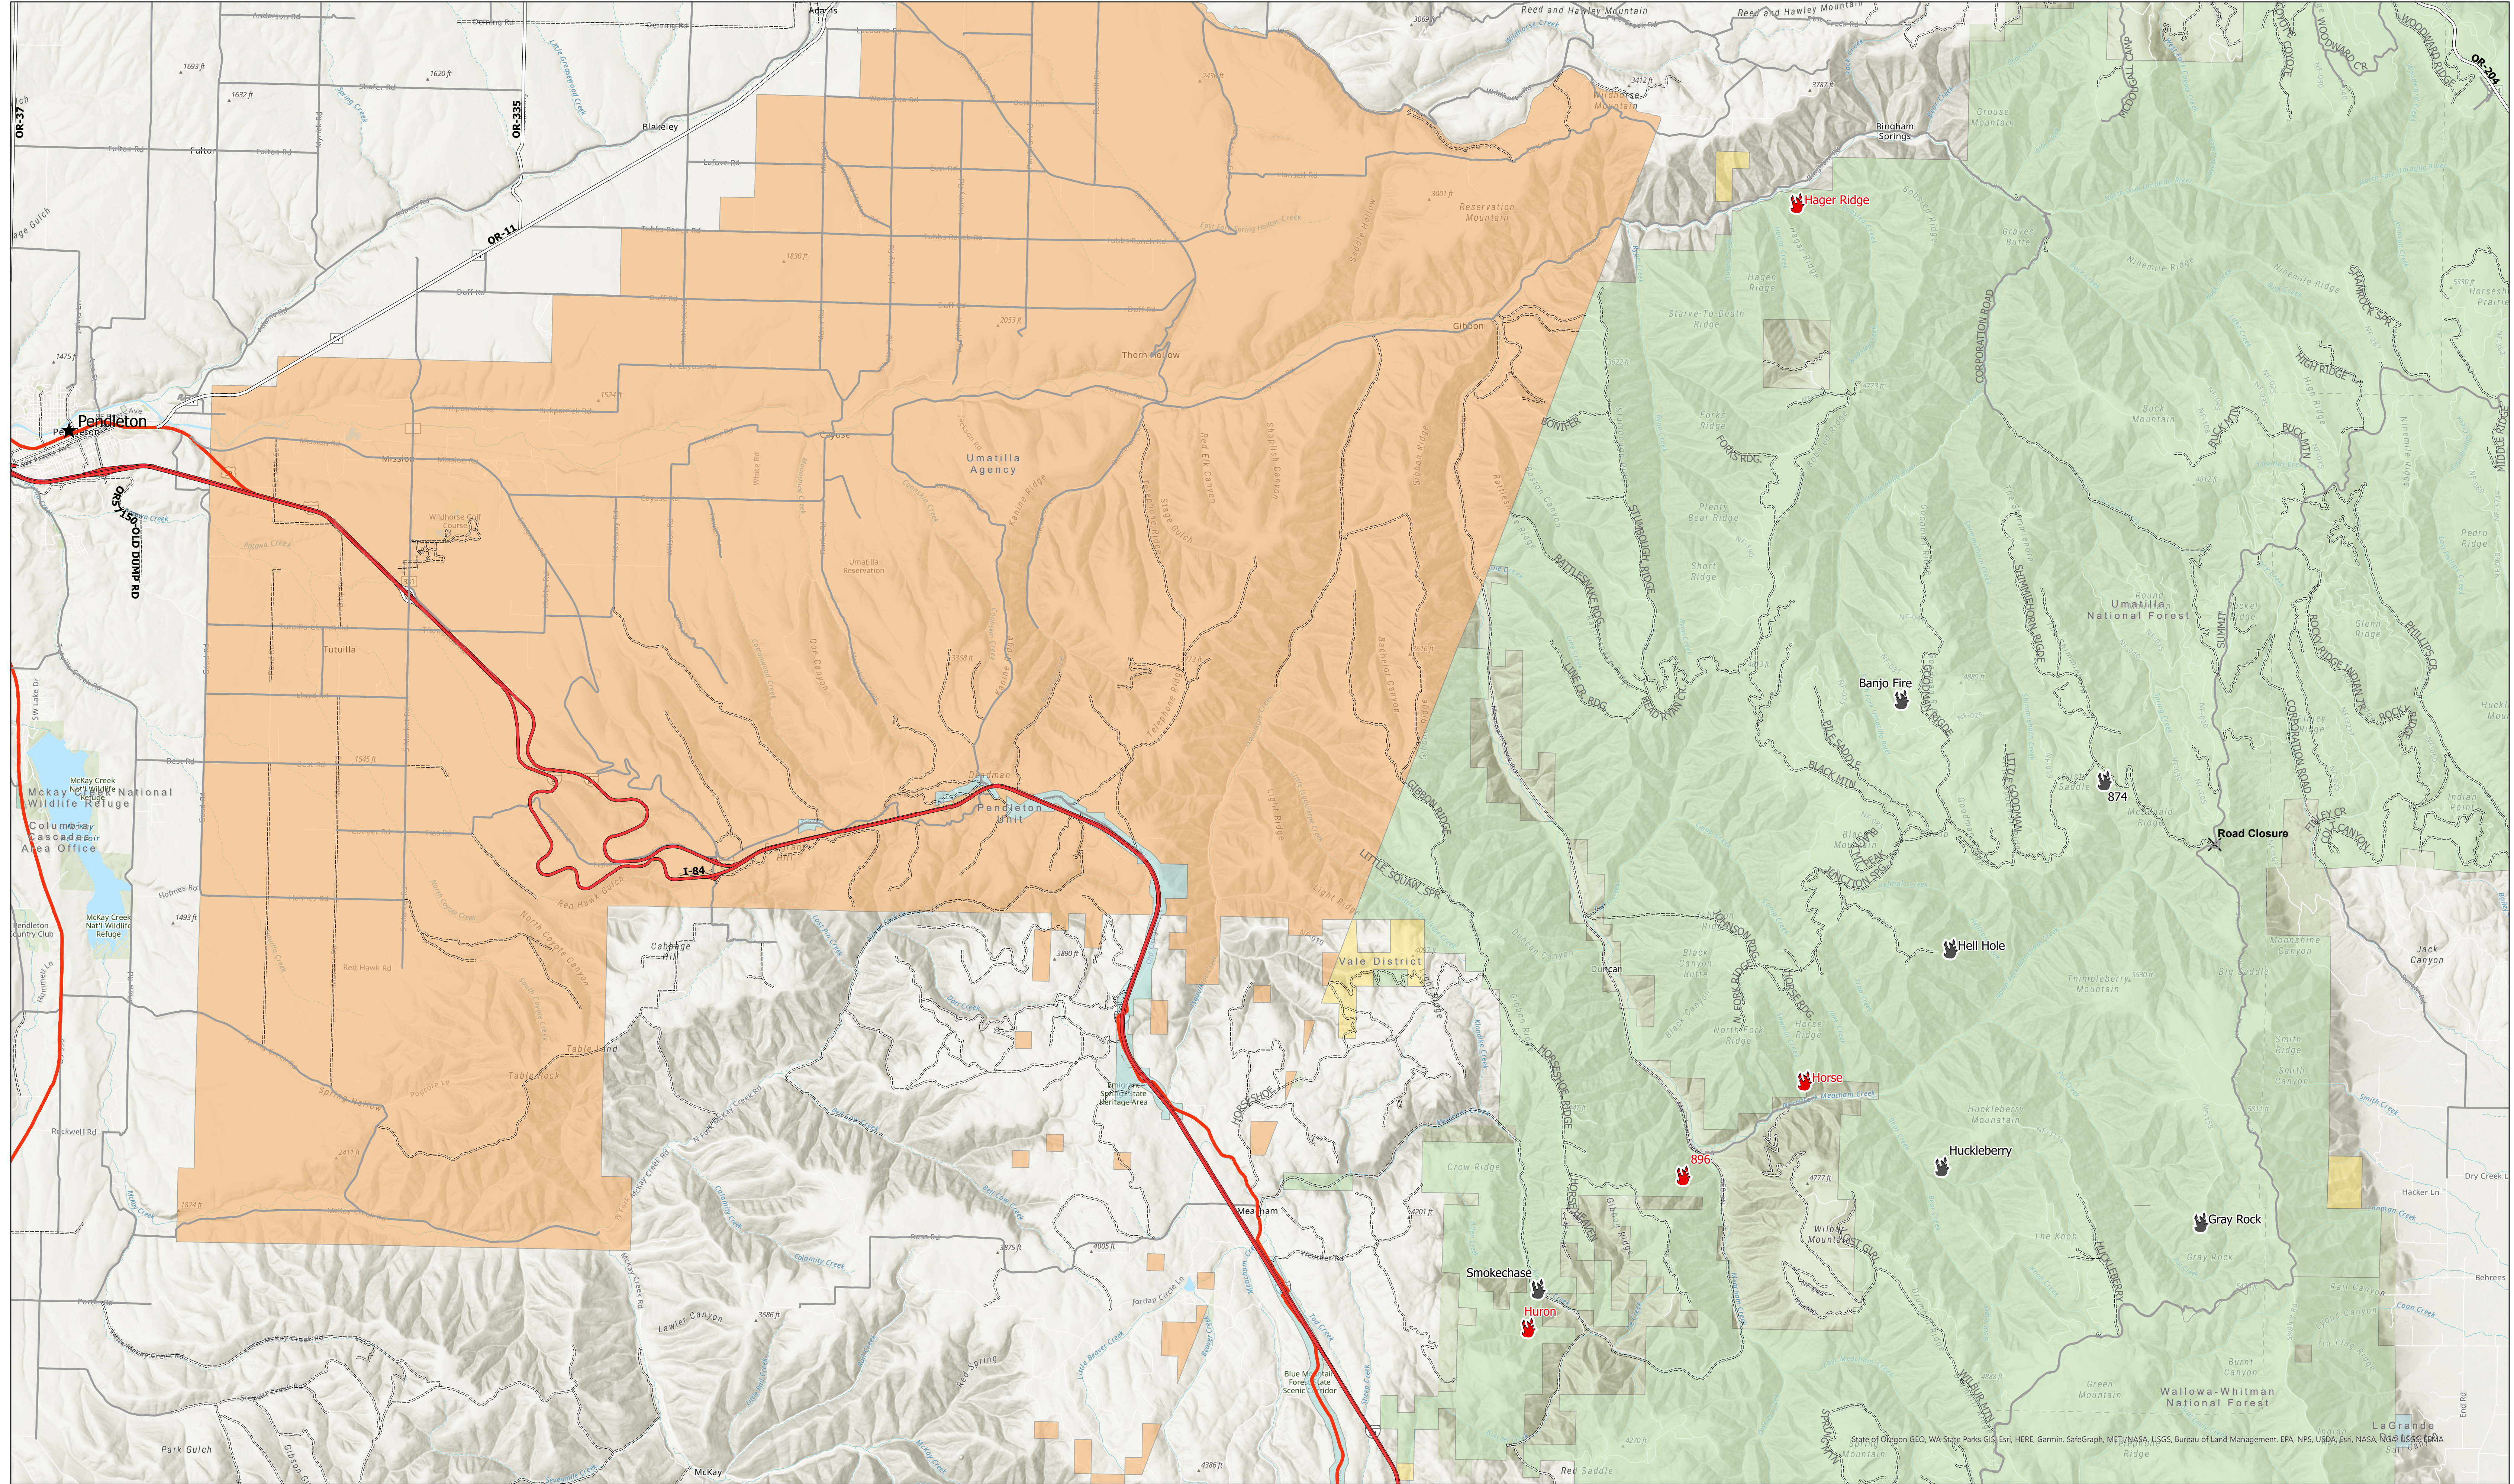

# Meacham Complex - 272 acres

08/23/2020

|                   |            |                    |               |            |     |       |       |
|-------------------|------------|--------------------|---------------|------------|-----|-------|-------|
| Fire Active       | Closure    | Interstate Highway | State Highway | Other Road | BIA | State | USFWS |
| City              | US Highway | Improved Road      | BLM           | USFS       |     |       |       |
| Fire Declared Out |            |                    |               |            |     |       |       |

0 3 6 Miles