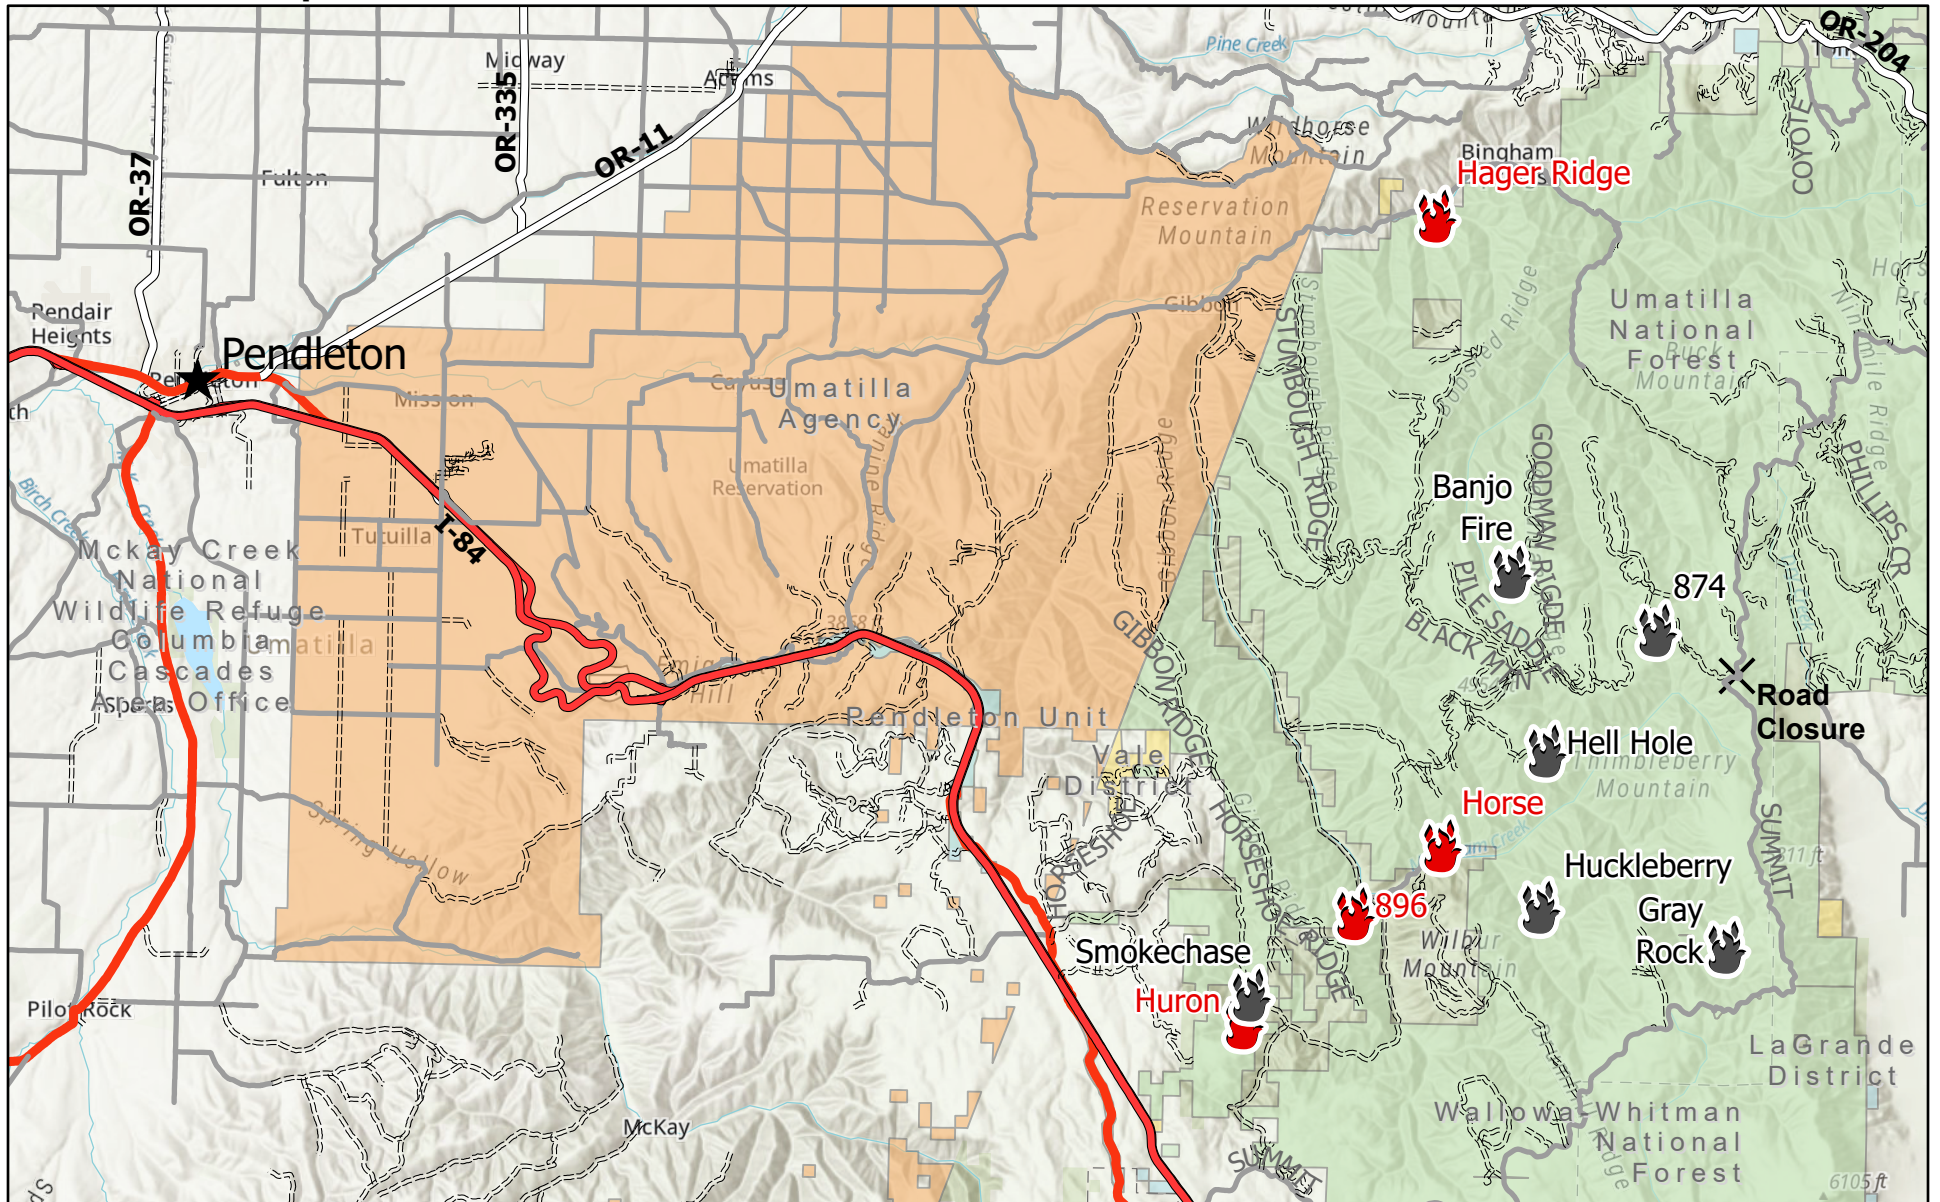

Meacham Complex - 272 acres

08/23/2020

-  Fire Active
-  Fire Declared Out
-  Closure
-  City
-  Interstate Highway
-  US Highway
-  State Highway
-  Improved Road
-  Other Road
-  BIA
-  BLM
-  State
-  USFS
-  USFWS