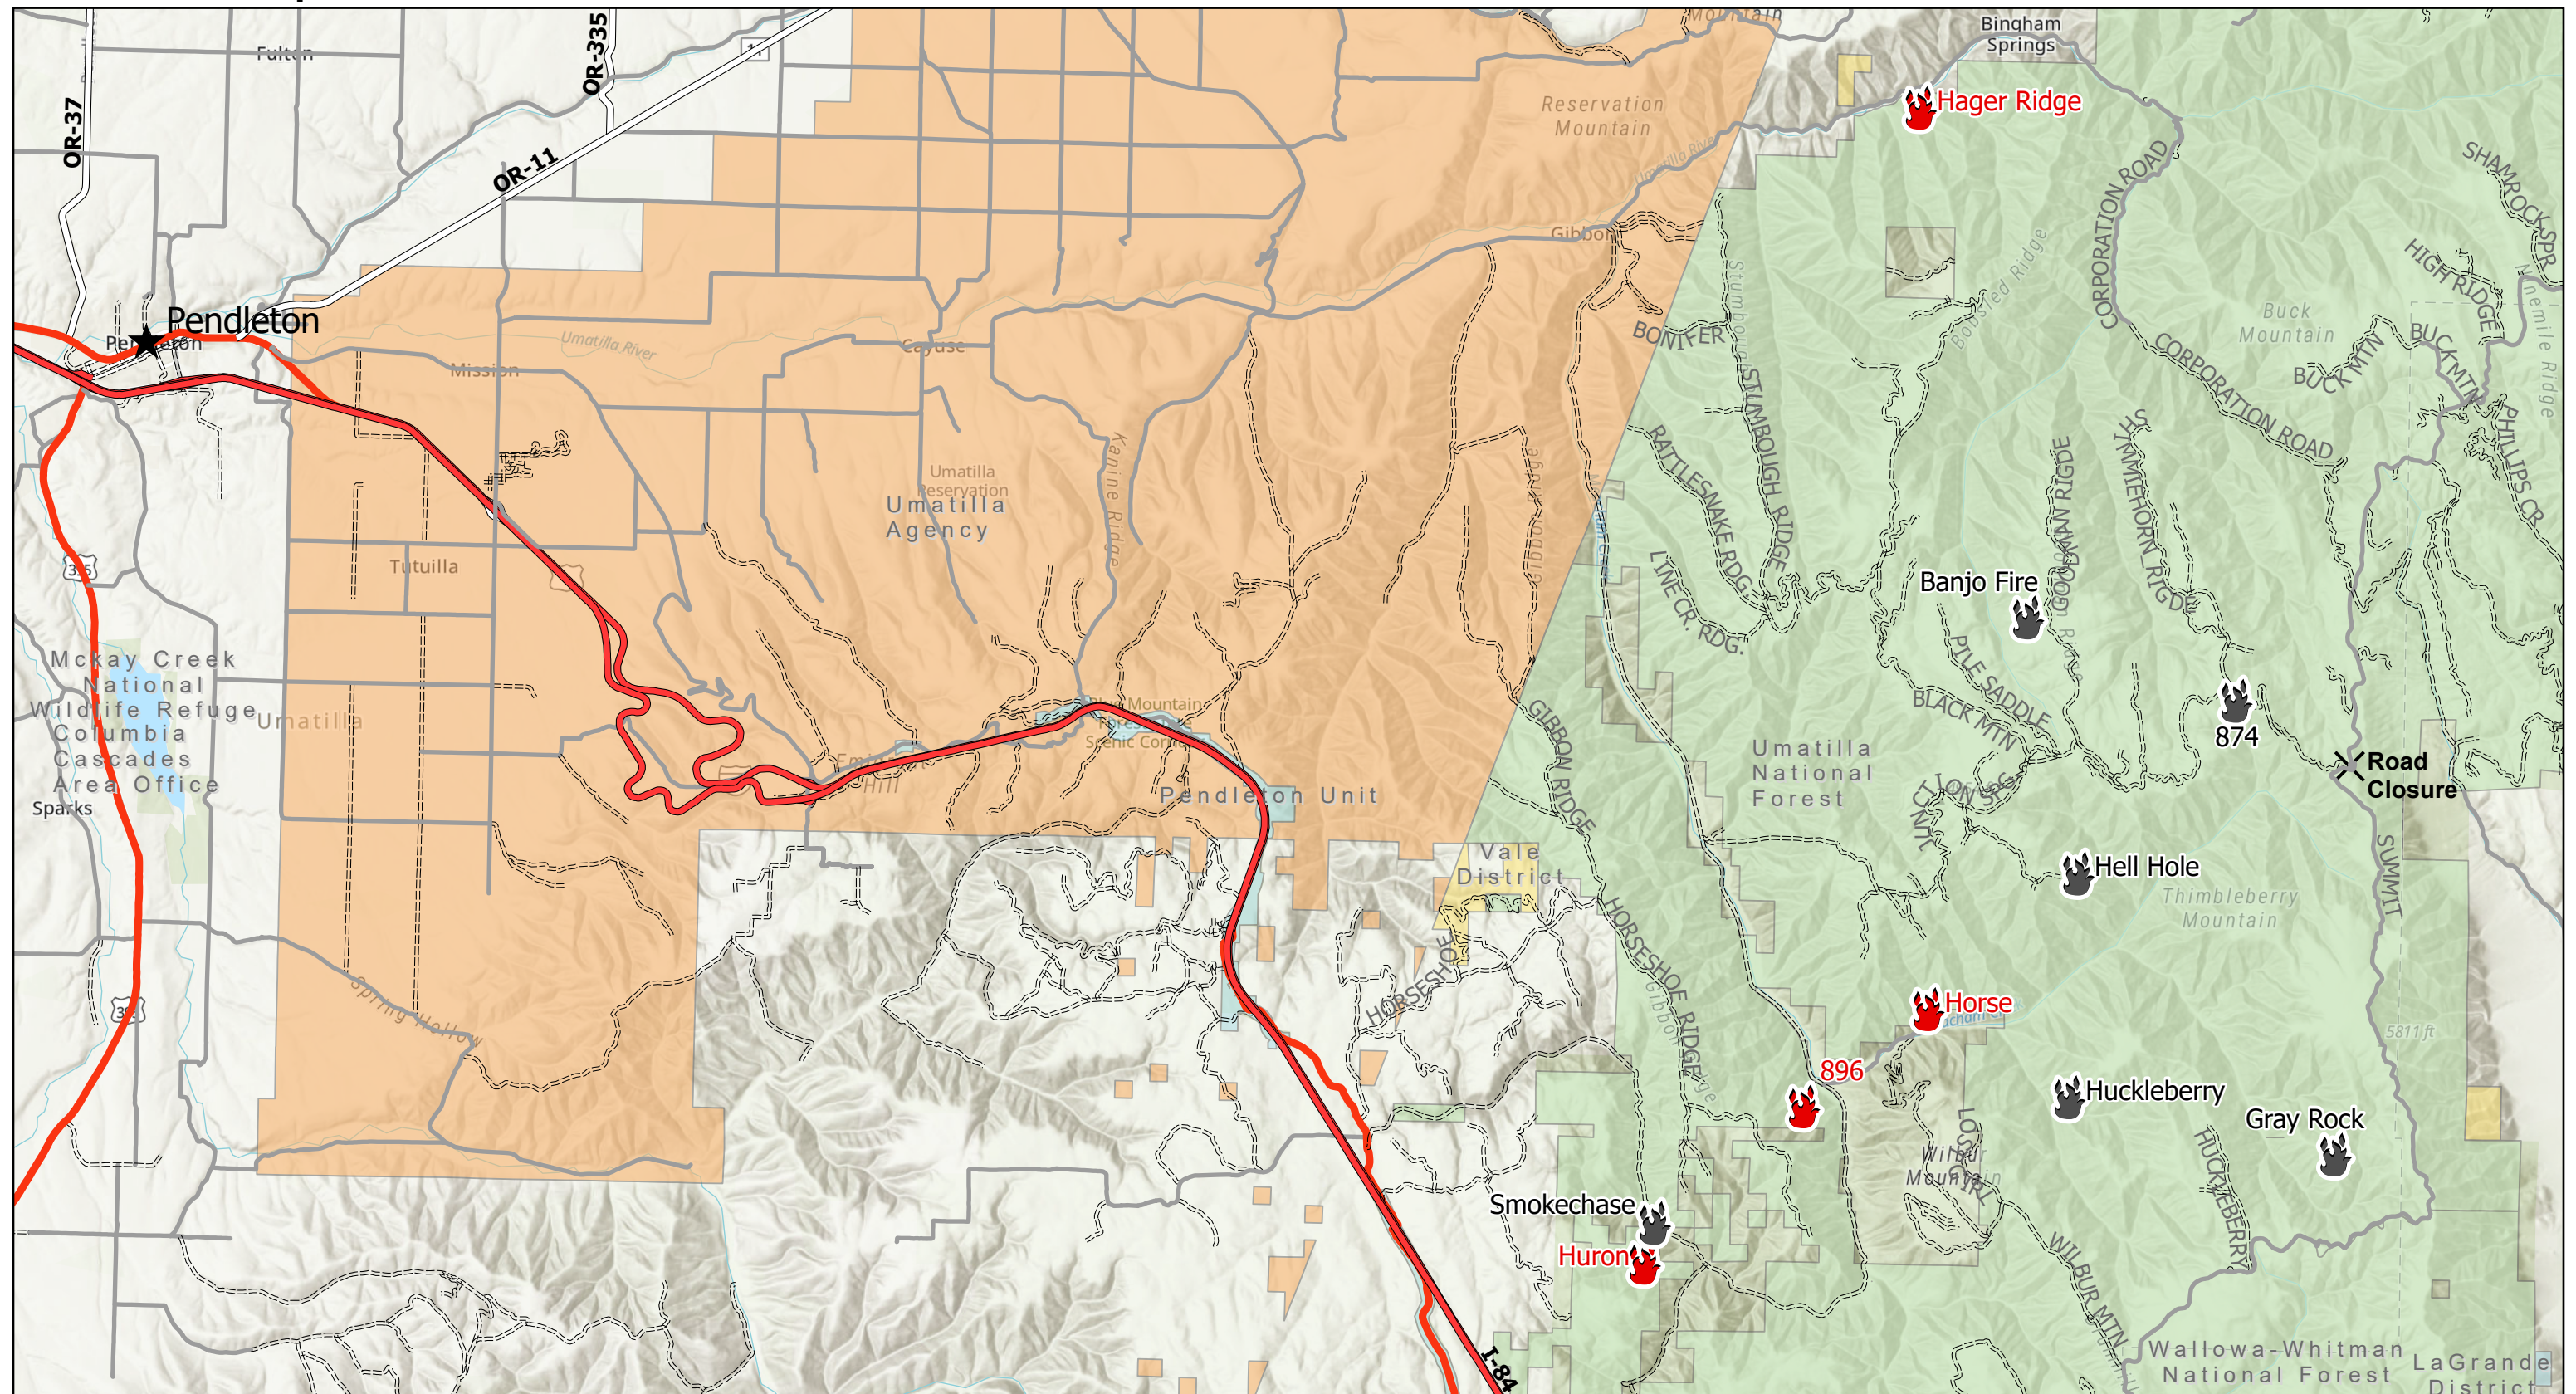

Meacham Complex - 272 acres

08/23/2020

- | | | | | | |
|-------------------|---------|--------------------|---------------|-------|-------|
| Fire Active | Closure | Interstate Highway | Improved Road | BIA | USFS |
| Fire Declared Out | City | US Highway | Other Road | BLM | USFWS |
| | | State Highway | | State | |