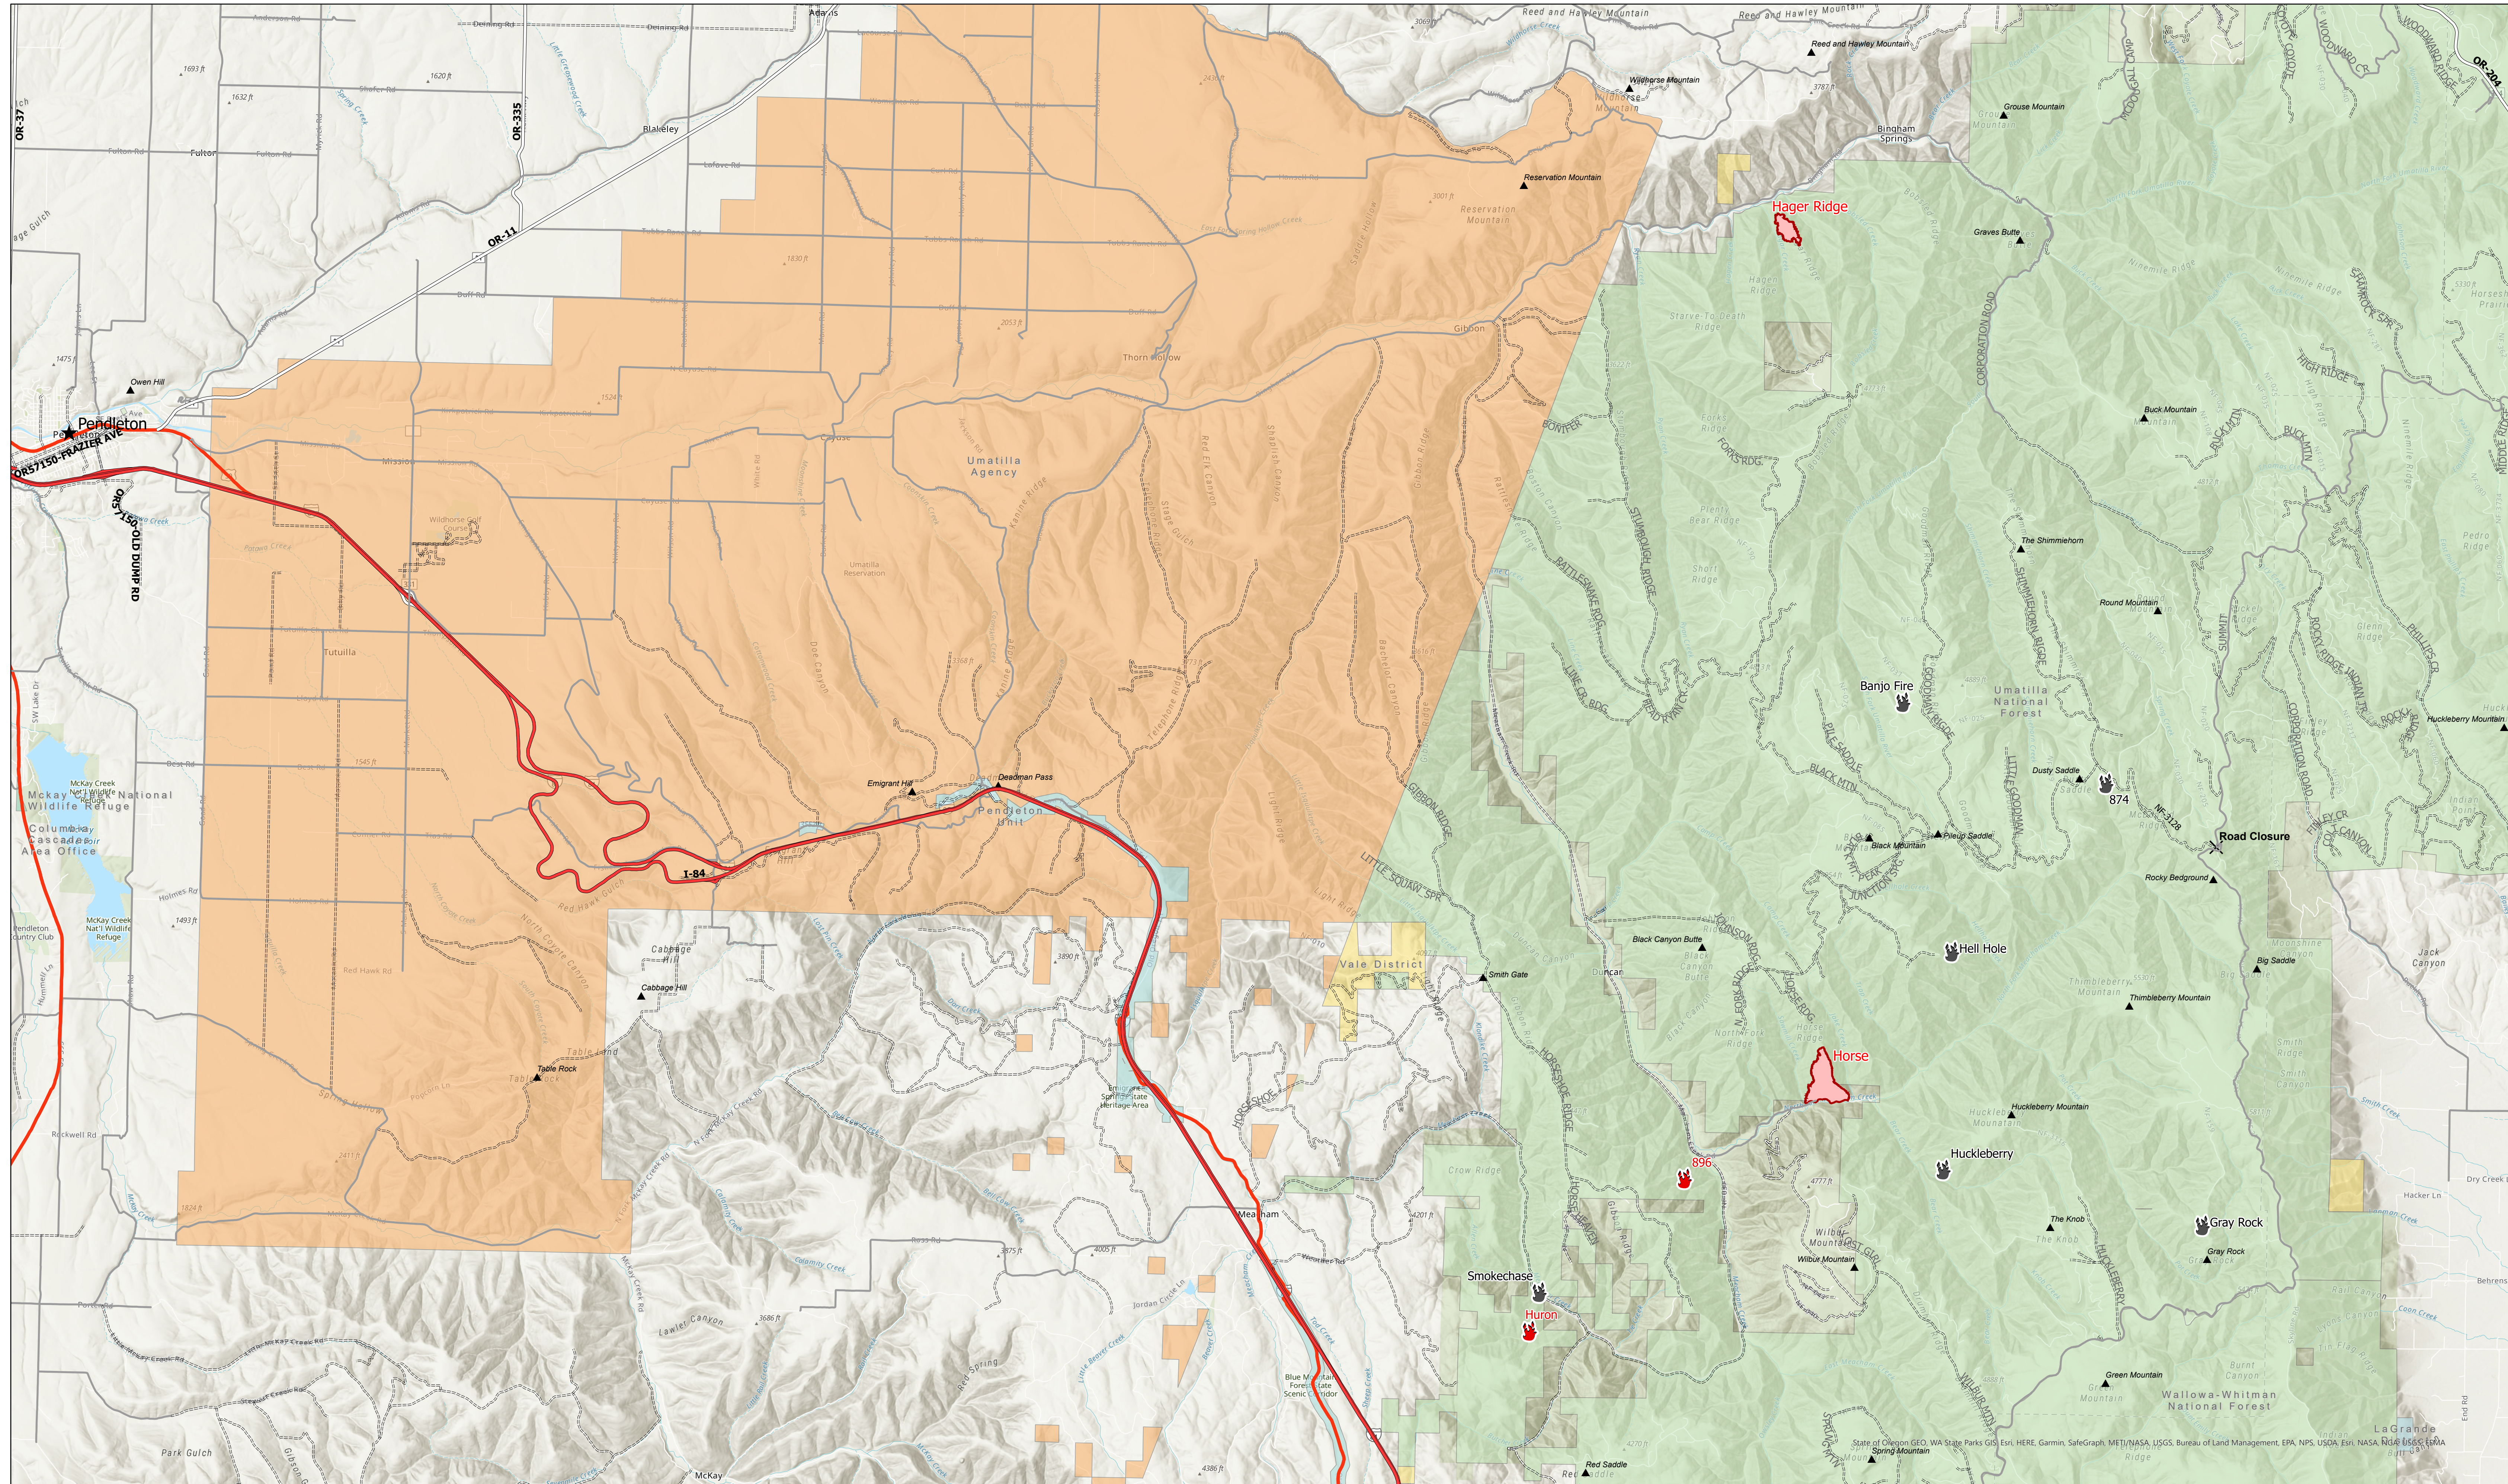

Meacham Complex - South Branch

08/24/2020

- Fire Active
- Fire Perimeter
- City
- Interstate Highway
- State Highway
- Other Road
- BIA
- State
- USFWS
- Closure
- USGS Mountain Features
- US Highway
- Improved Road
- BLM
- USFS
- Fire Declared Out

Total Complex Acres - 342

0 3 6 Miles