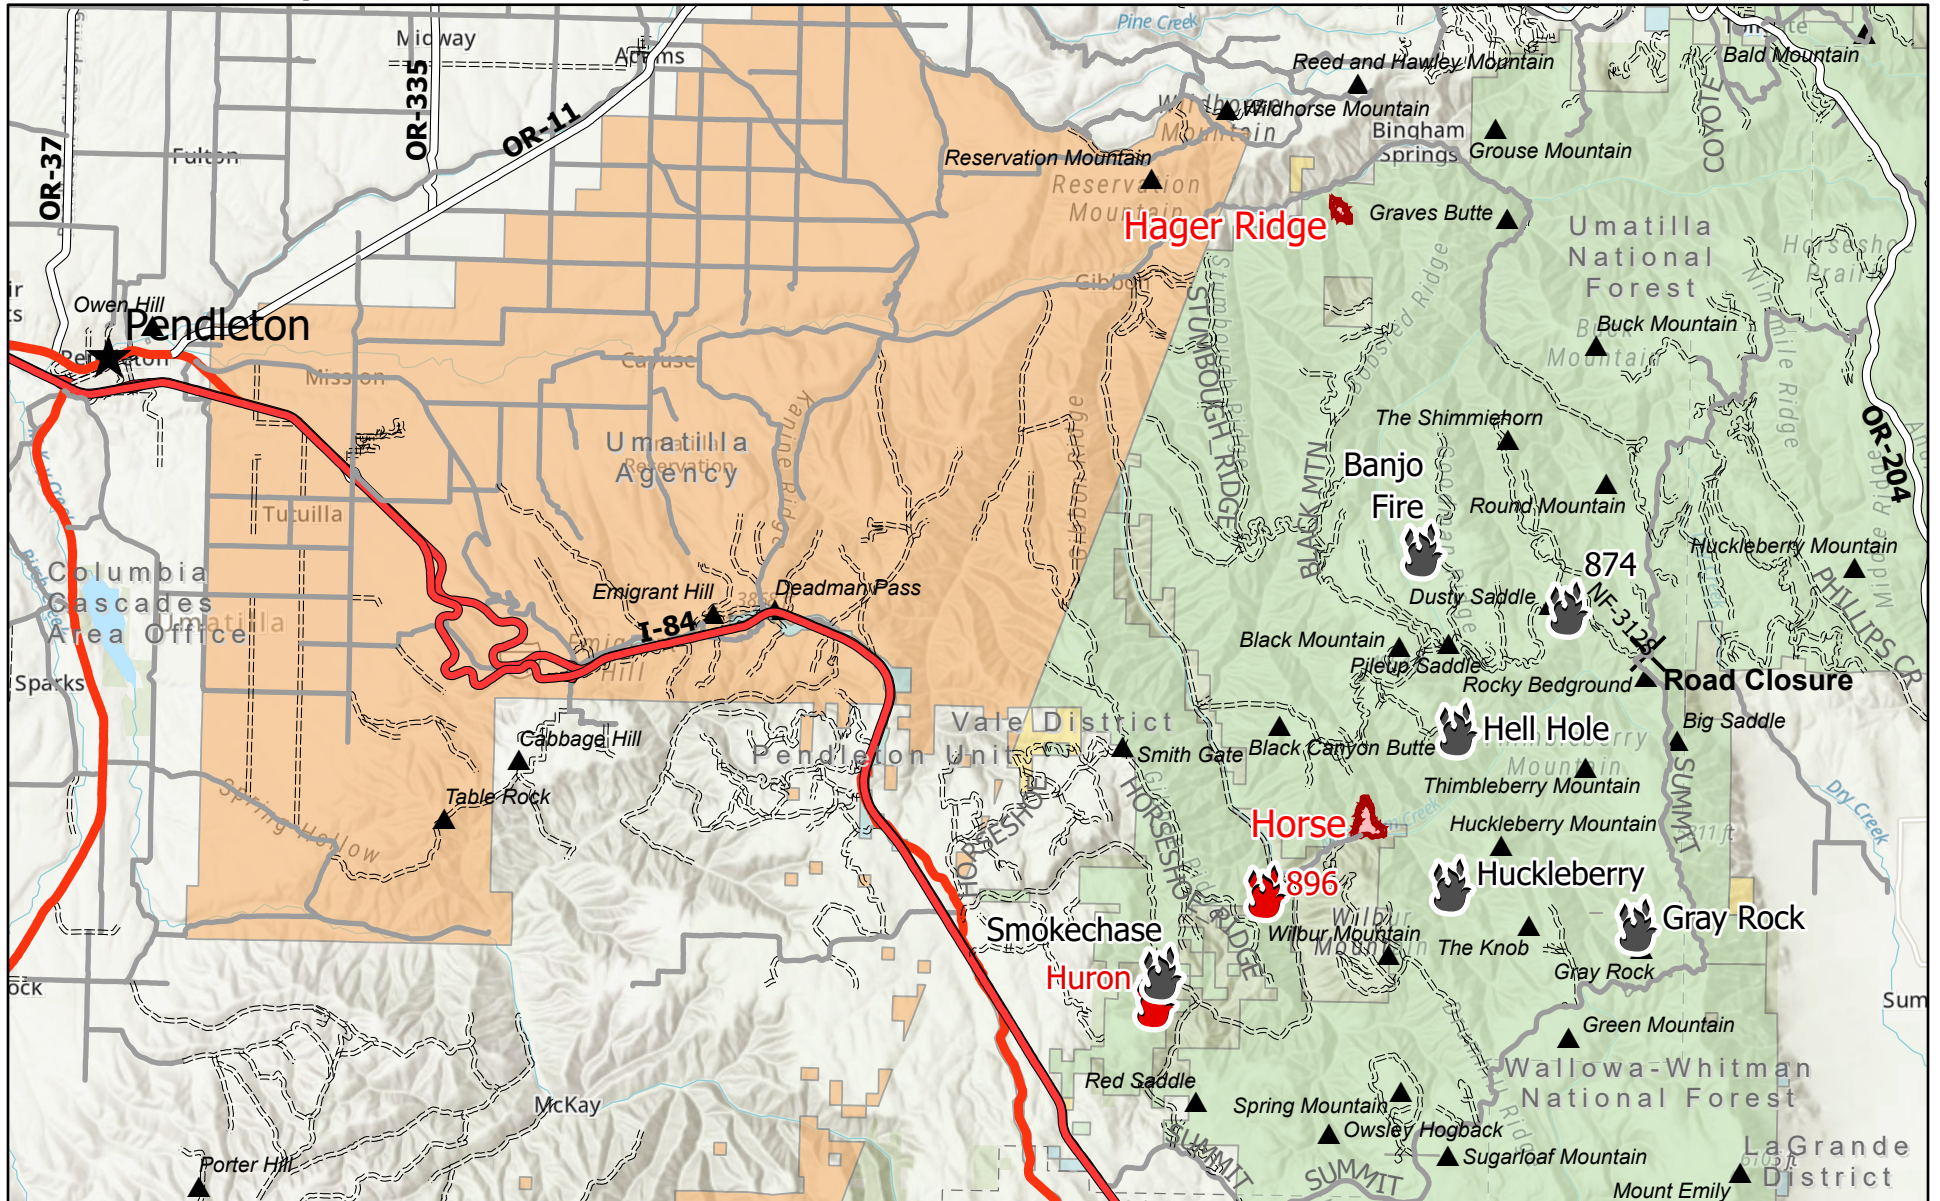

Meacham Complex - South Branch

08/24/2020

Fire Active	Closure	Interstate Highway	Other Road	State
Fire Declared Out	City	US Highway	BIA	USFS
Fire Perimeter	USGS Mountain Features	State Highway	BLM	USFWS
		Improved Road		

Total Complex Acres - 342