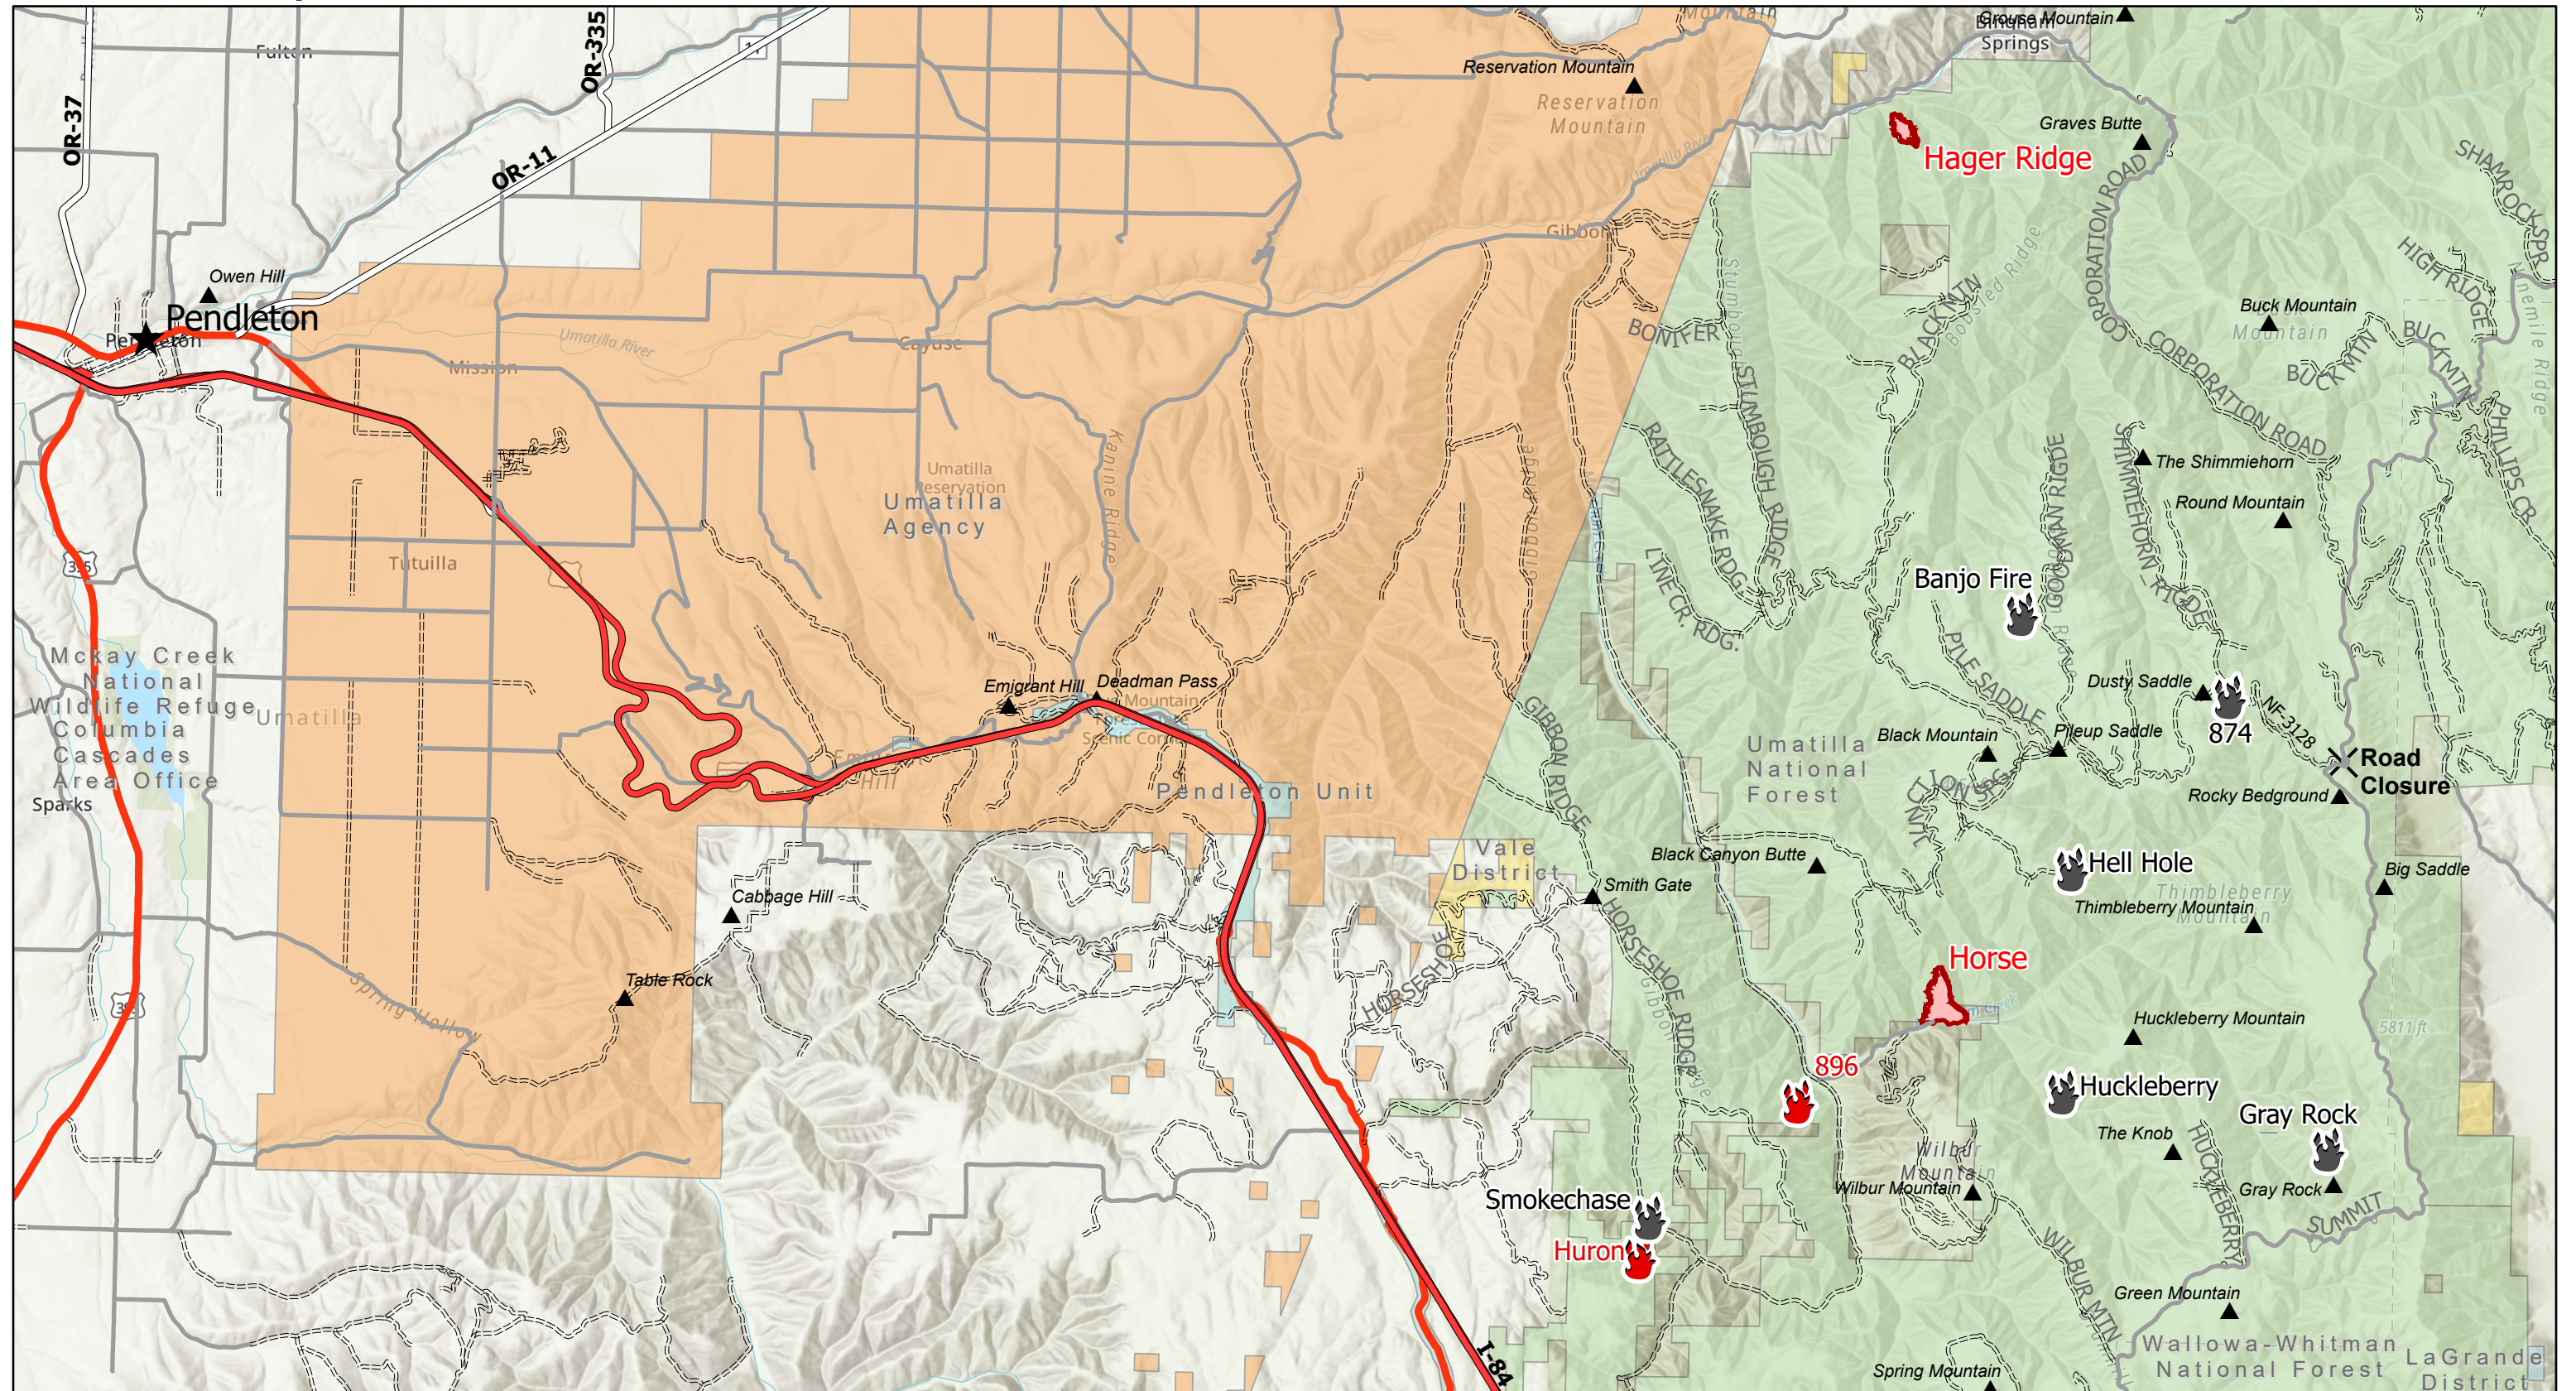

Meacham Complex - South Branch

08/24/2020

Fire Active	Fire Perimeter	City	Interstate Highway	Improved Road	BIA	USFS
Fire Declared Out	Closure	USGS Mountain Features	US Highway	Other Road	BLM	USFWS
			State Highway		State	

Total Complex Acres - 342