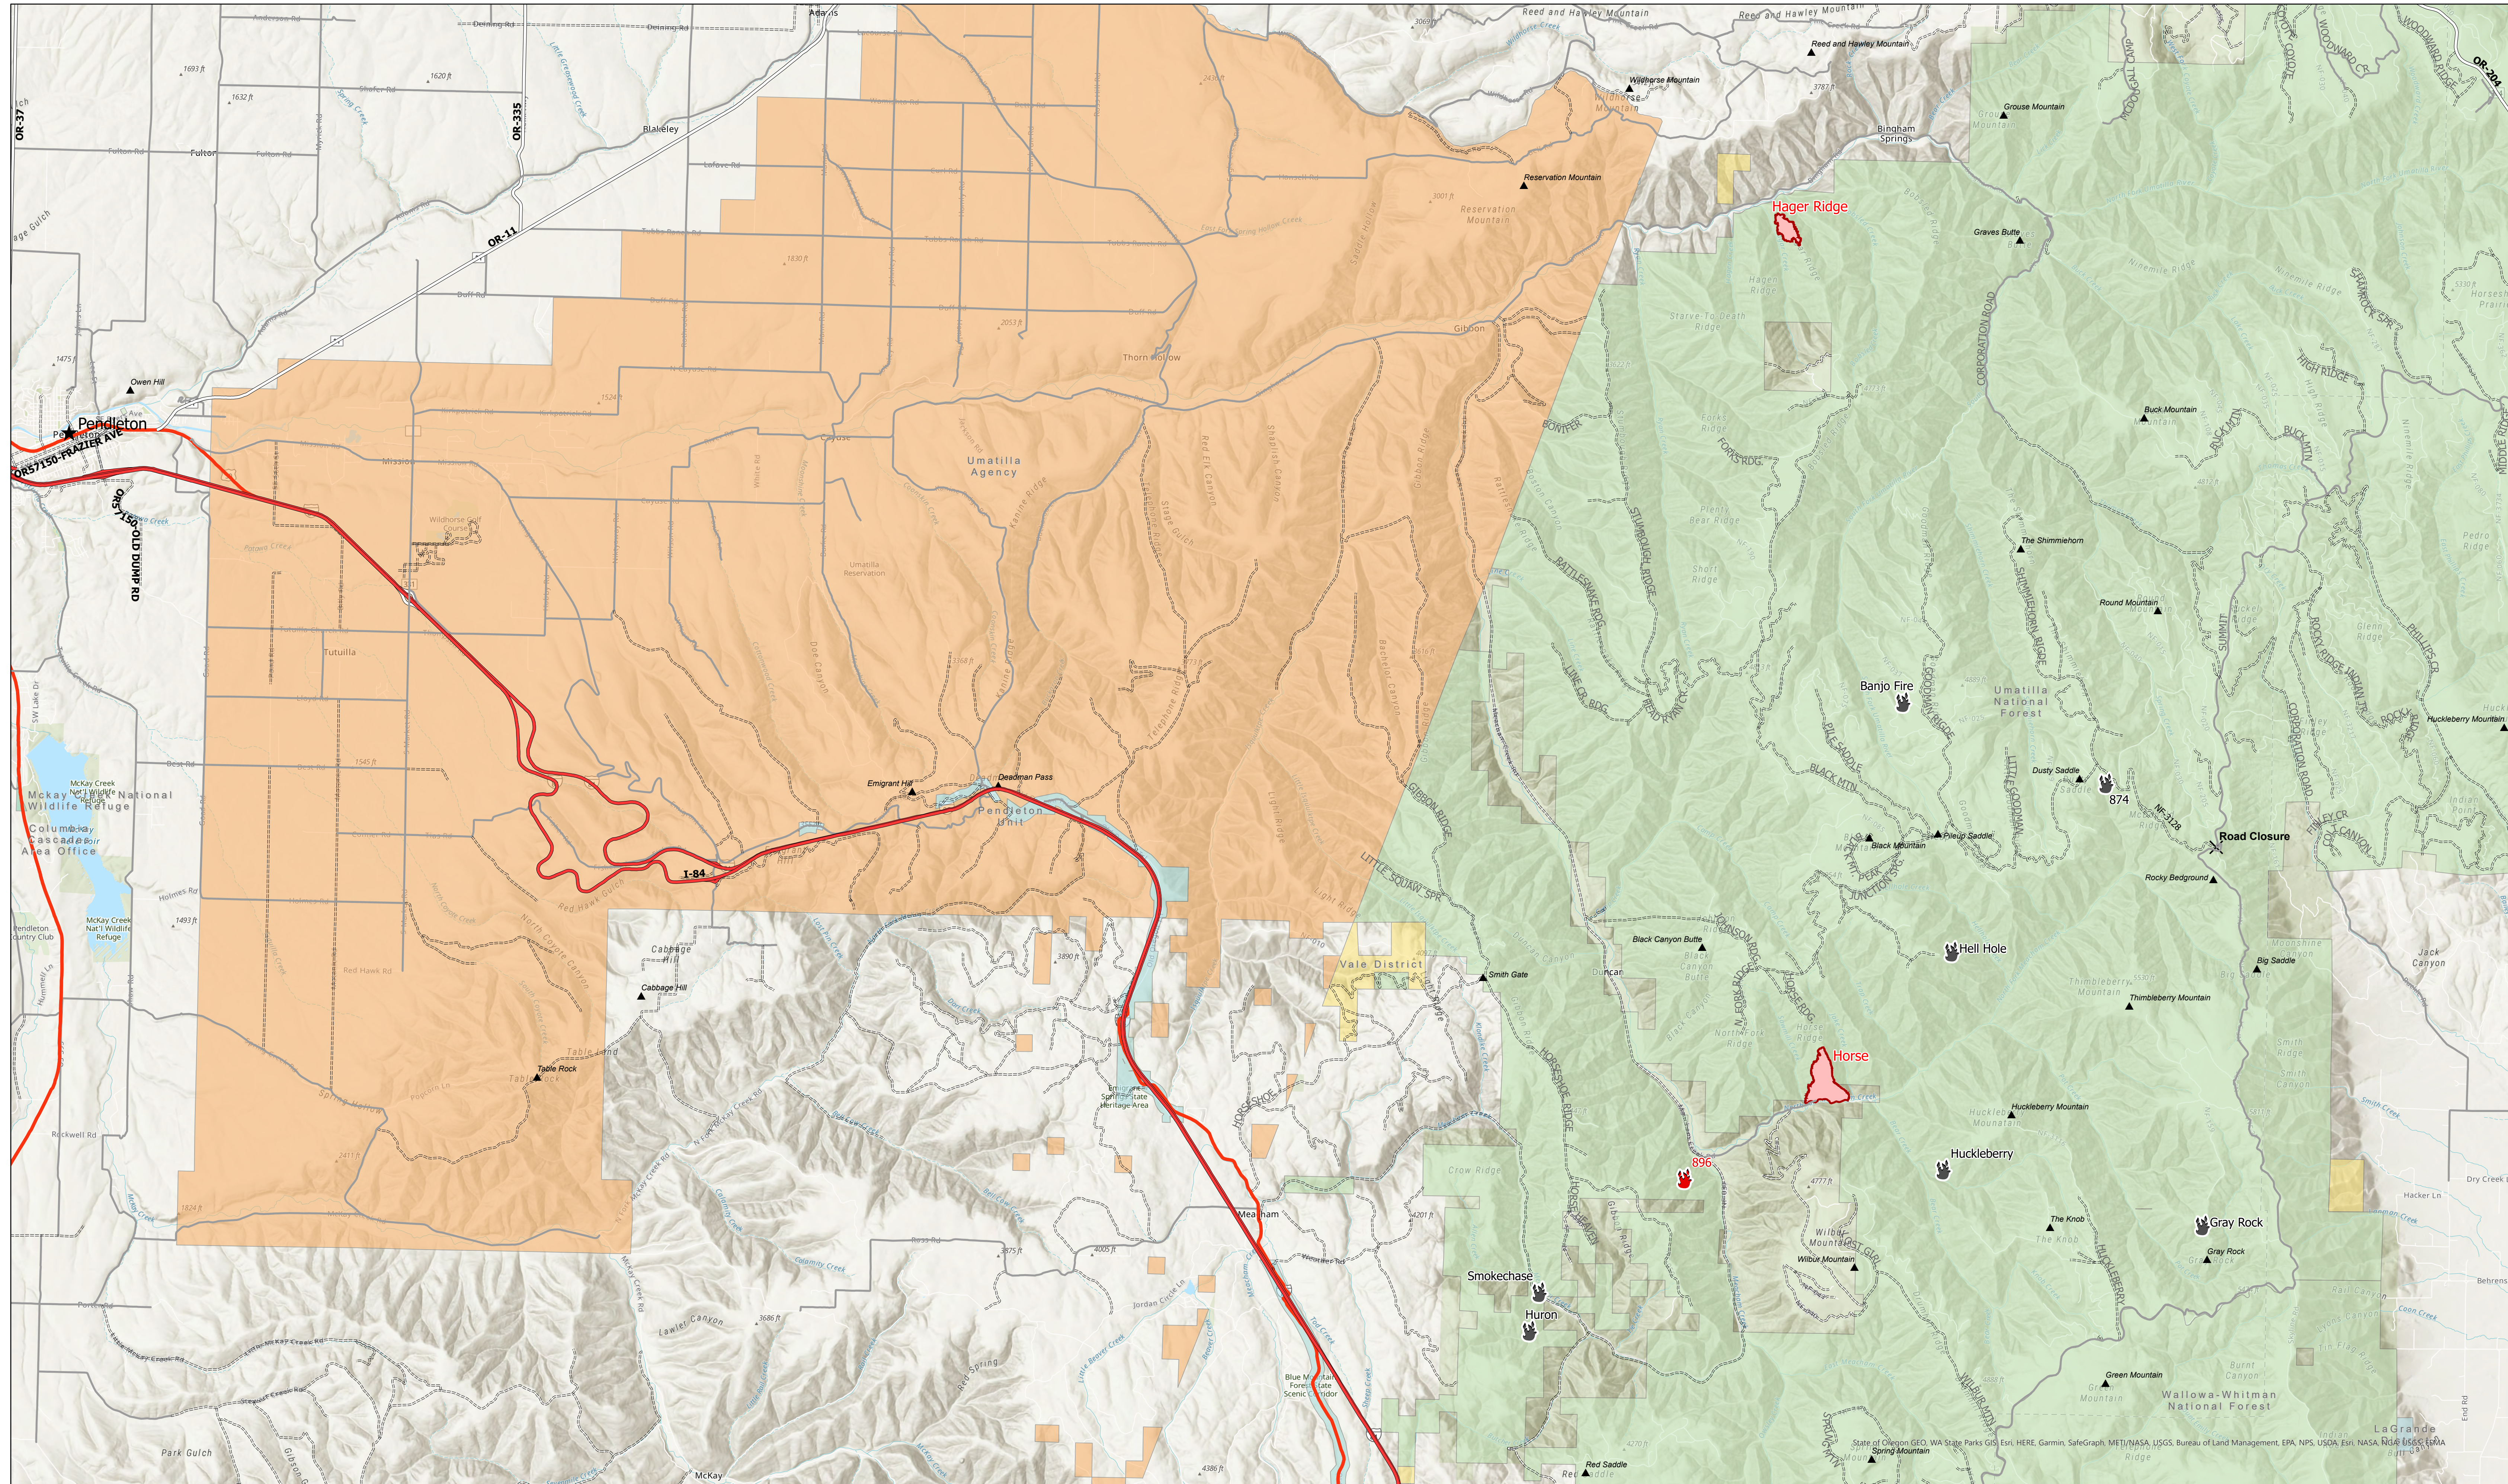

# Meacham Complex - South Branch

08/27/2020

Fire Active	Fire Perimeter	City	Interstate Highway	State Highway	Other Road	BIA	State	USFWS
Fire Declared Out	Closure	USGS Mountain Features	US Highway	Improved Road		BLM	USFS	

Total Complex Acres - 742