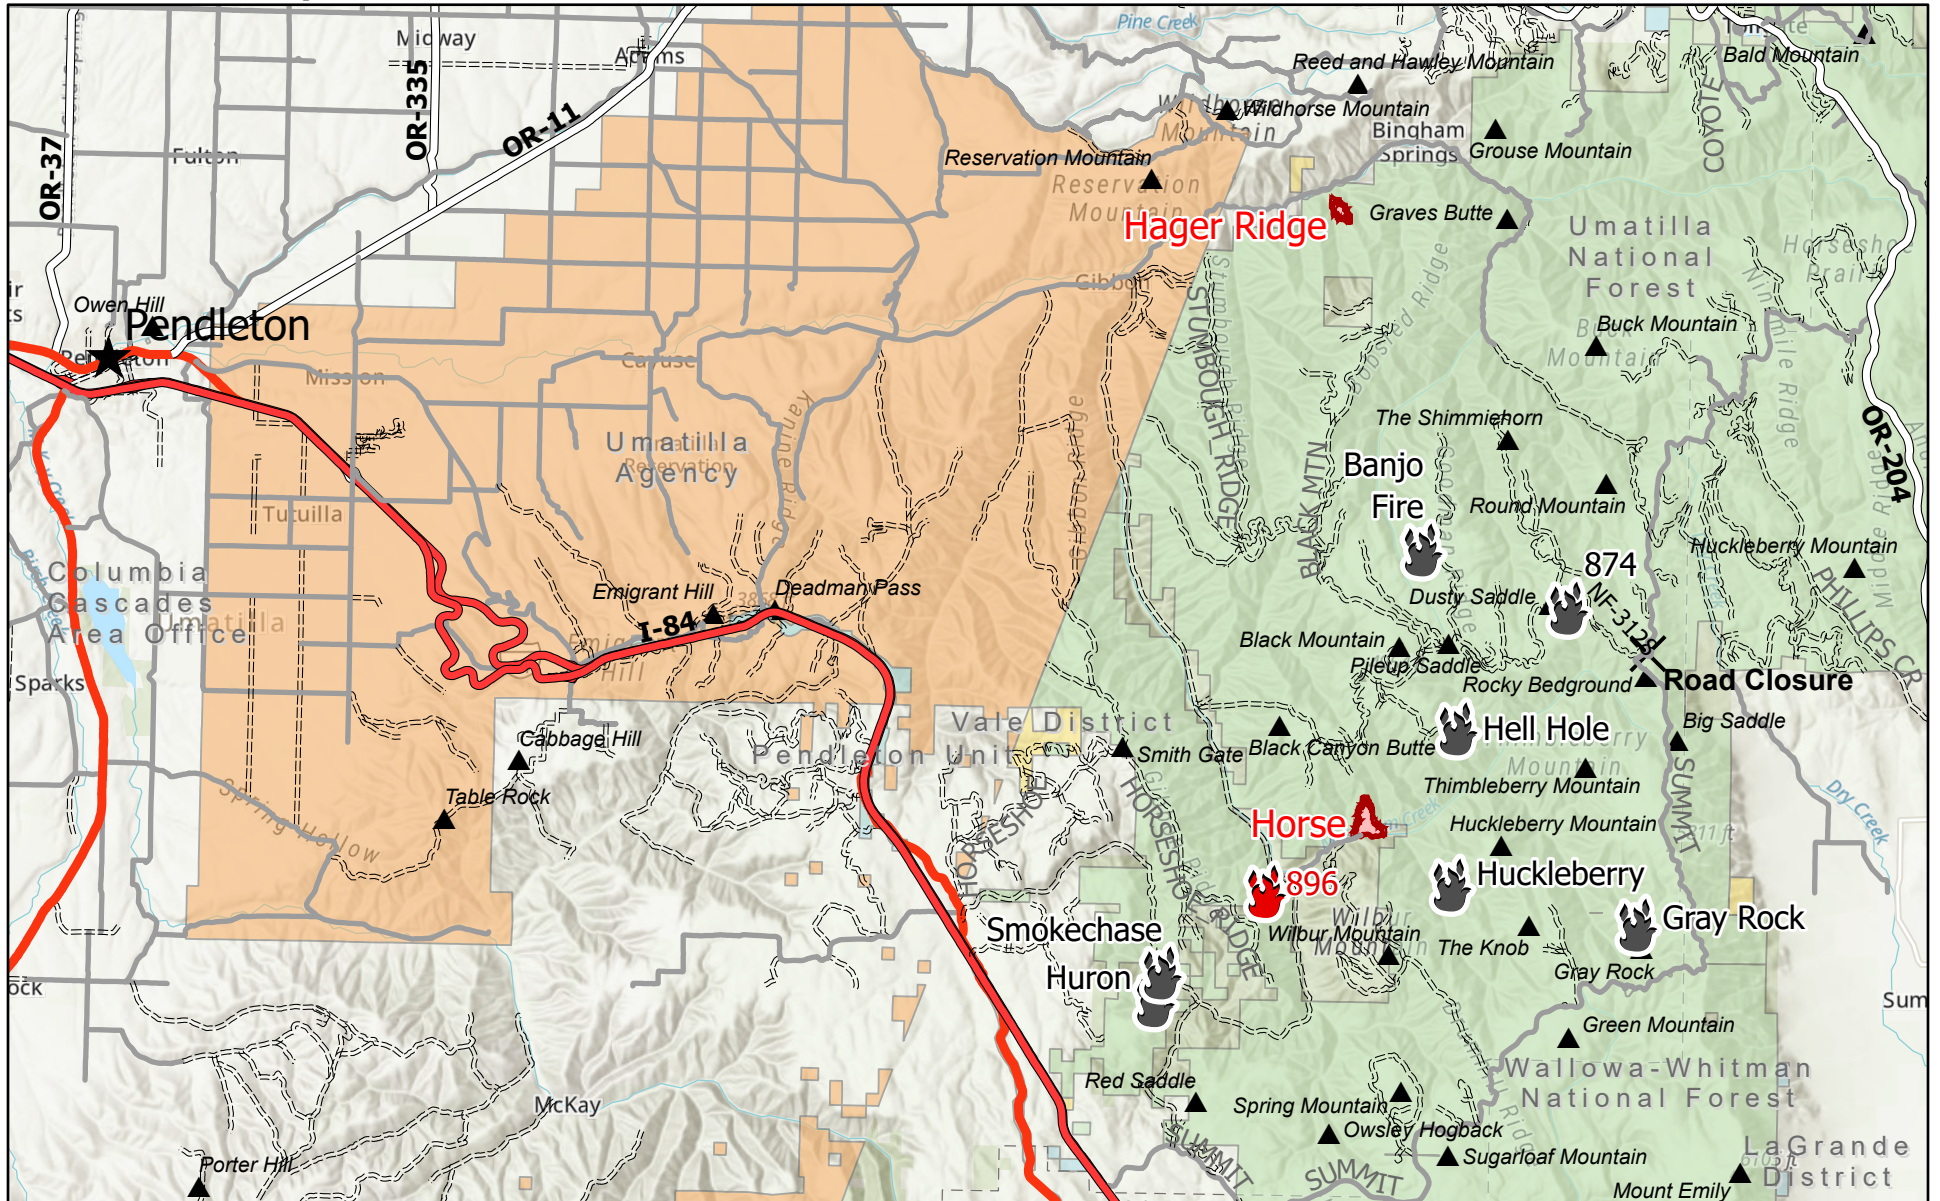

# Meacham Complex - South Branch

08/27/2020

Fire Active	Closure	Interstate Highway	Other Road	State
Fire Declared Out	City	US Highway	BIA	USFS
Fire Perimeter	USGS Mountain Features	State Highway	BLM	USFWS
		Improved Road		

Total Complex Acres - 742

0 1.5 3 Miles