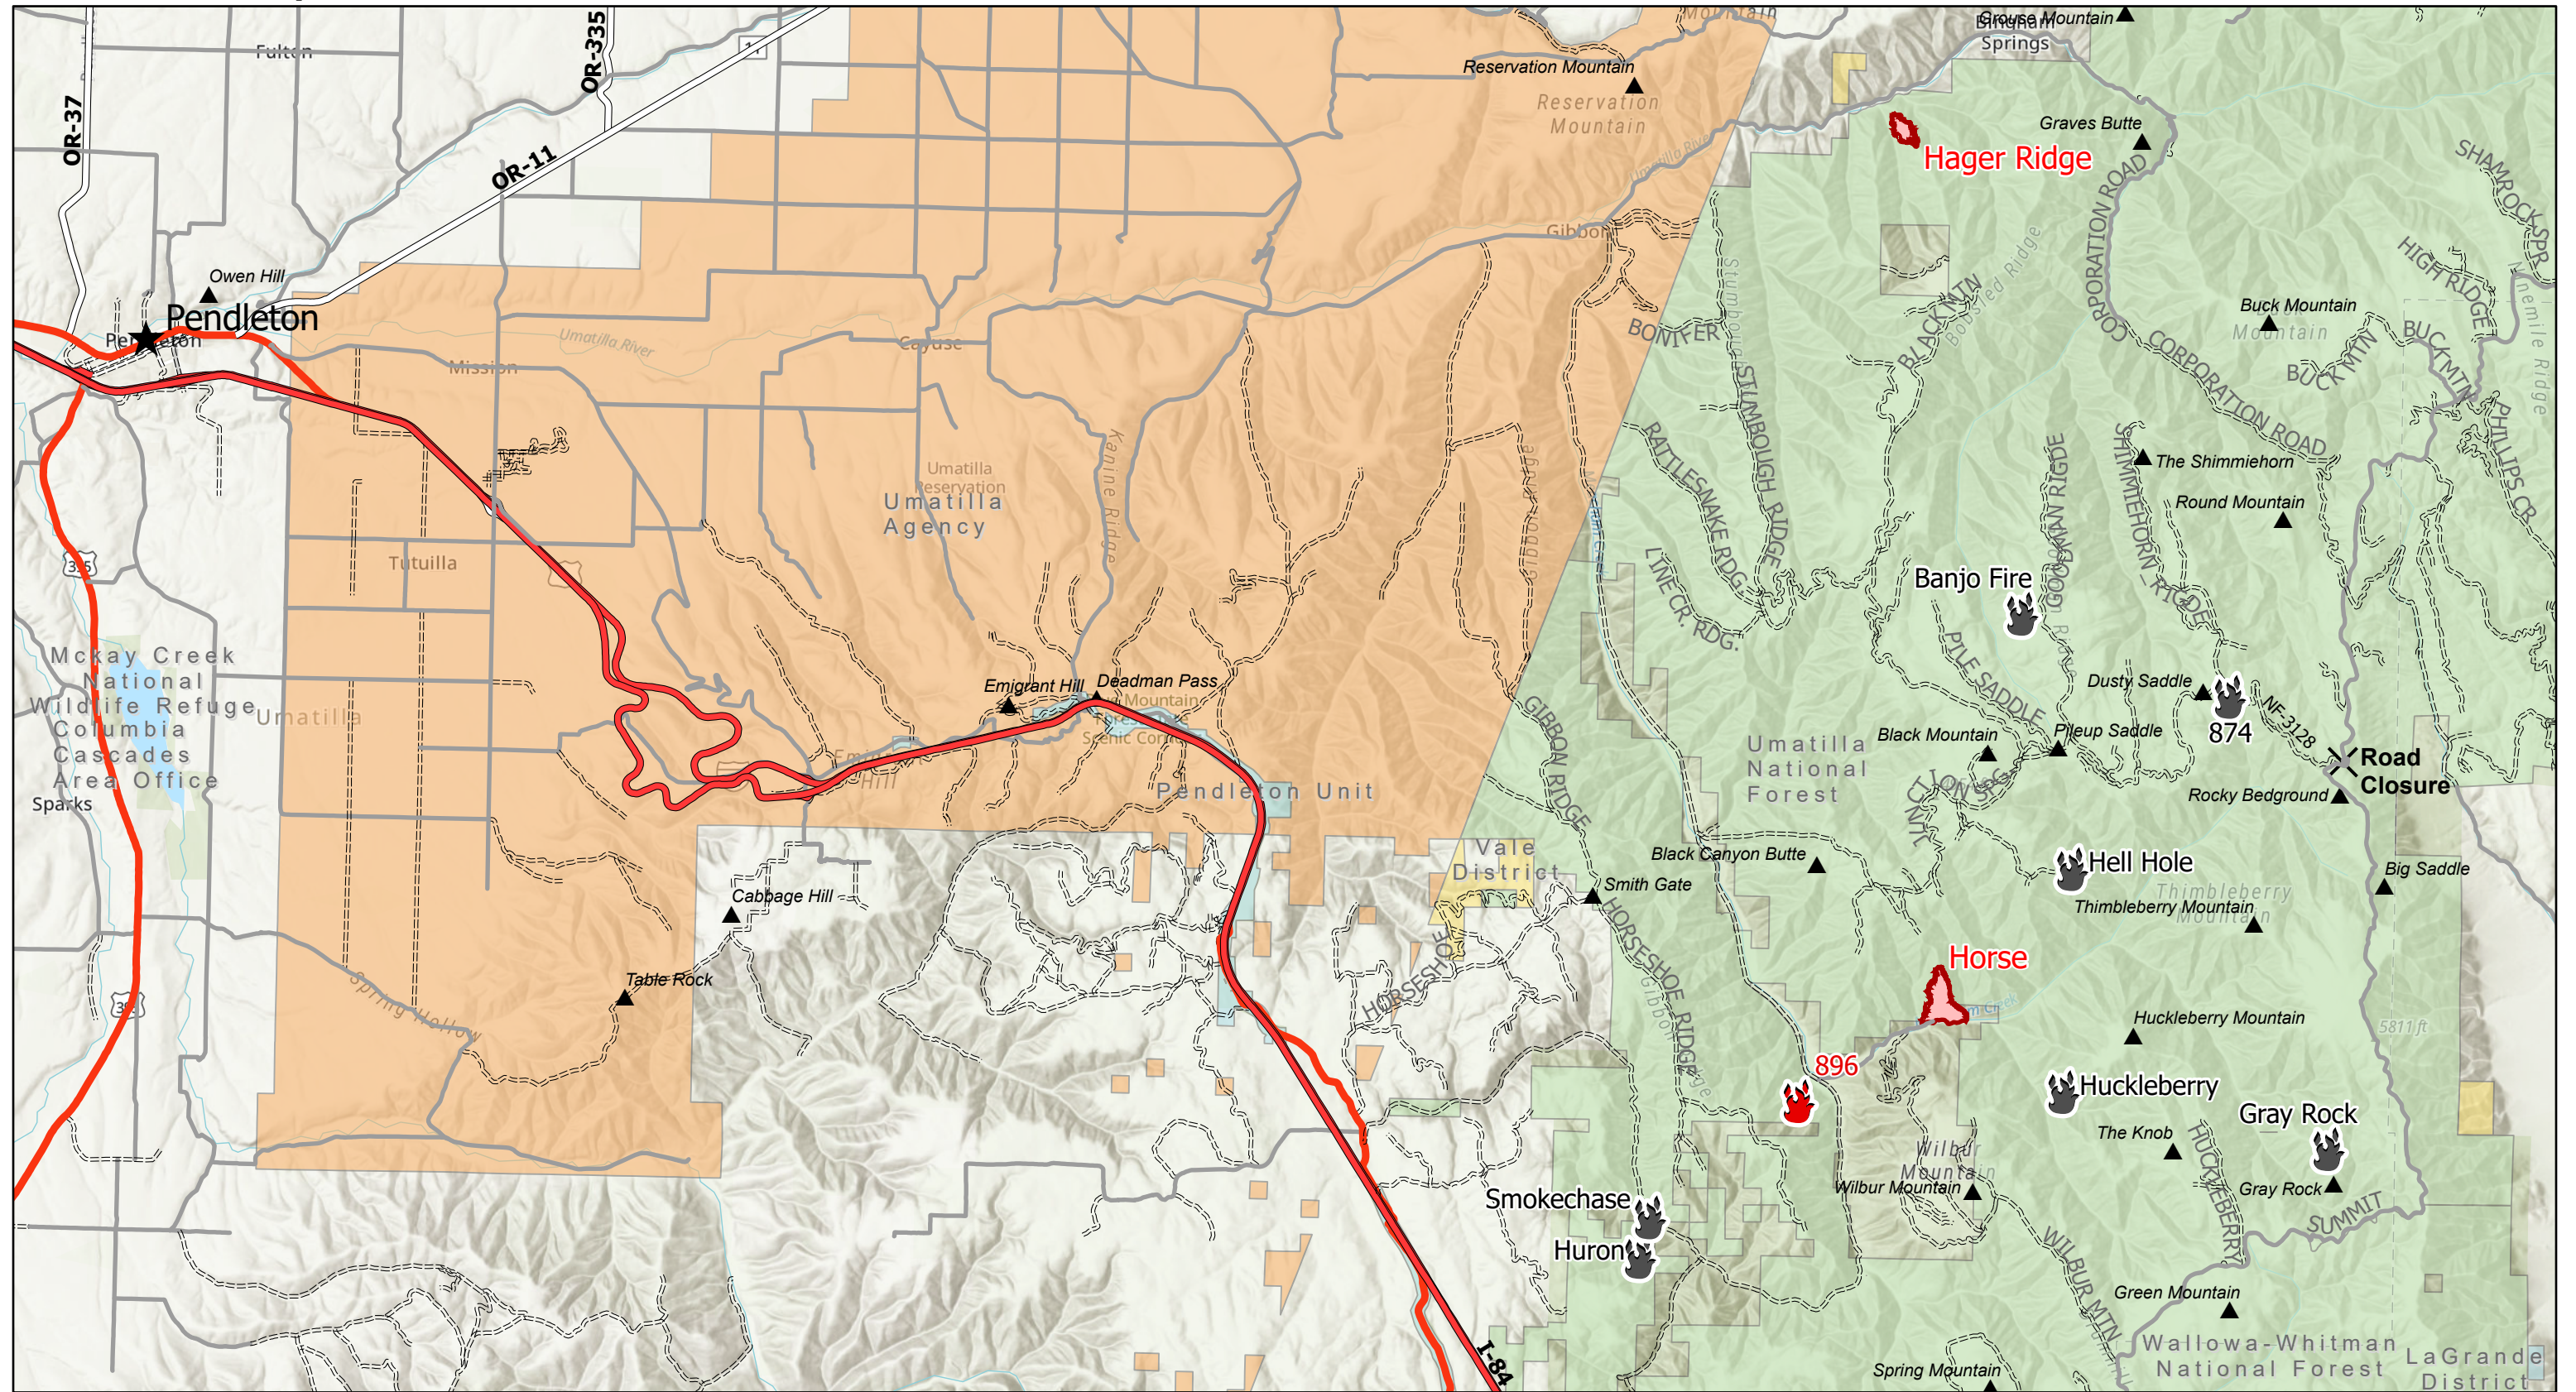

Meacham Complex - South Branch

08/27/2020

Fire Active	Fire Perimeter	City	Interstate Highway	Improved Road	BIA	USFS
Fire Declared Out	Closure	USGS Mountain Features	US Highway	Other Road	BLM	USFWS
			State Highway		State	

Total Complex Acres - 742