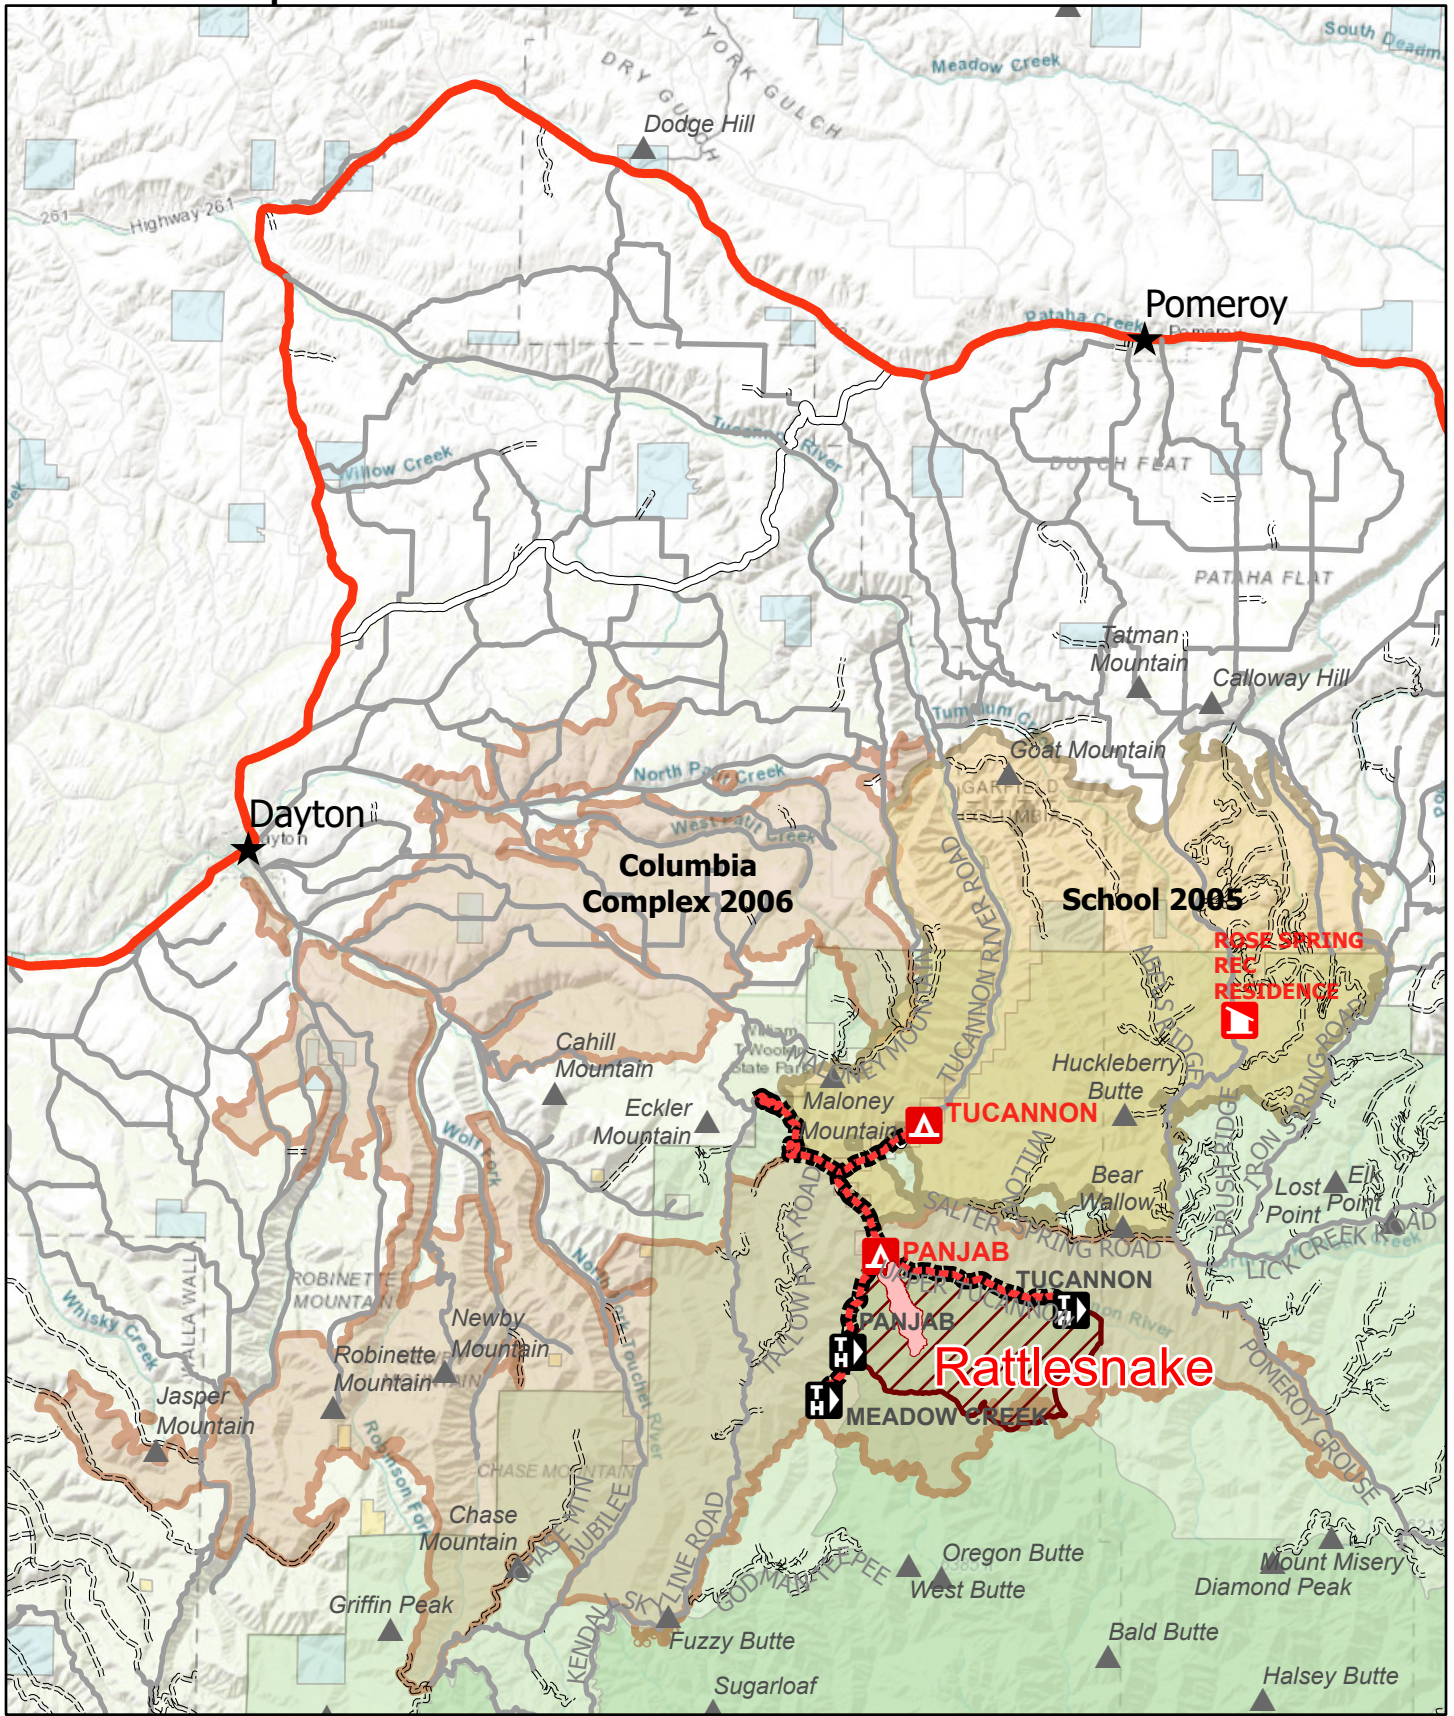

# Meacham Complex - Rattlesnake Fire

09/01/2020

Fire Perimeter	Mountain Peaks	School Fire	Improved Road	BLM
Area Closure	Campground	Columbia Complex Fire	Other Road	State
Road Closure	Trailhead	US Highway	Wilderness	USFS
Populated Places	Recreation Residence	State Highway		USFWS

Rattlesnake - 497 acres