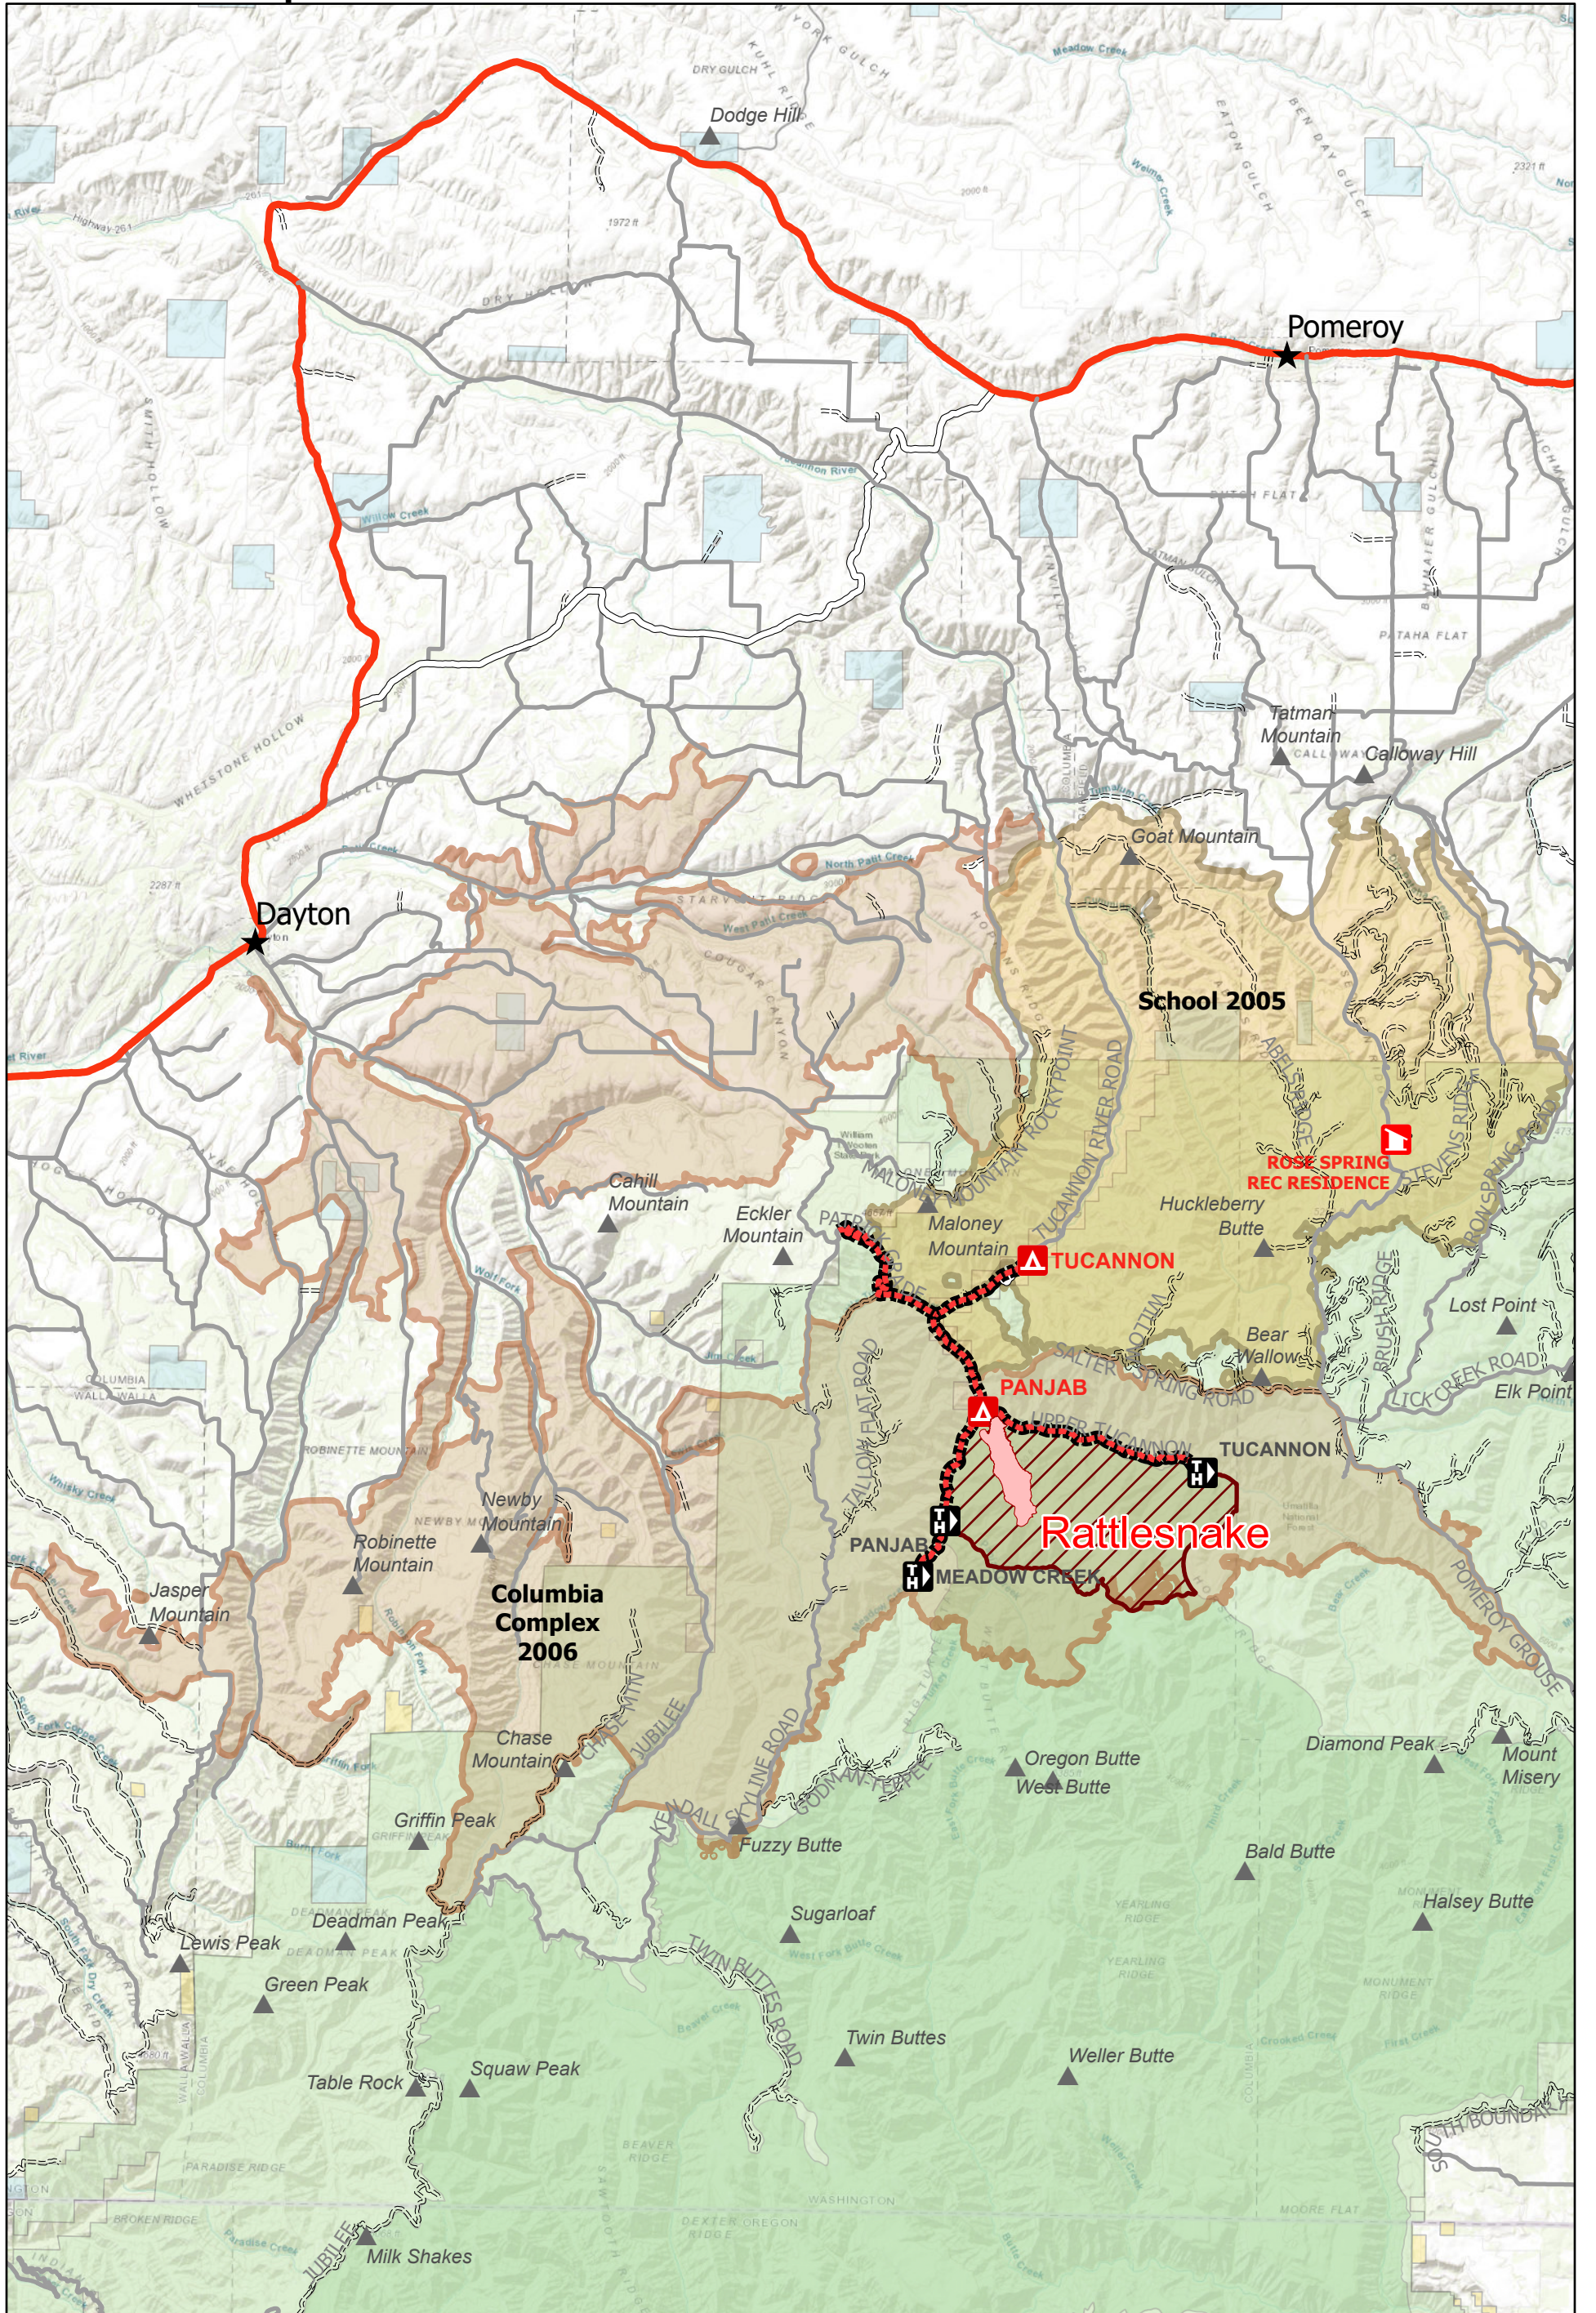

Meacham Complex - Rattlesnake Fire

09/01/2020

Fire Perimeter	Mountain Peaks	School Fire	Improved Road	BLM	Rattlesnake - 497 acres 0 10 20 Miles
Area Closure	Campground	Columbia Complex Fire	Other Road	State	
Road Closure	Trailhead	US Highway	Wilderness	USFS	
Populated Places	Recreation Residence	State Highway		USFWS	