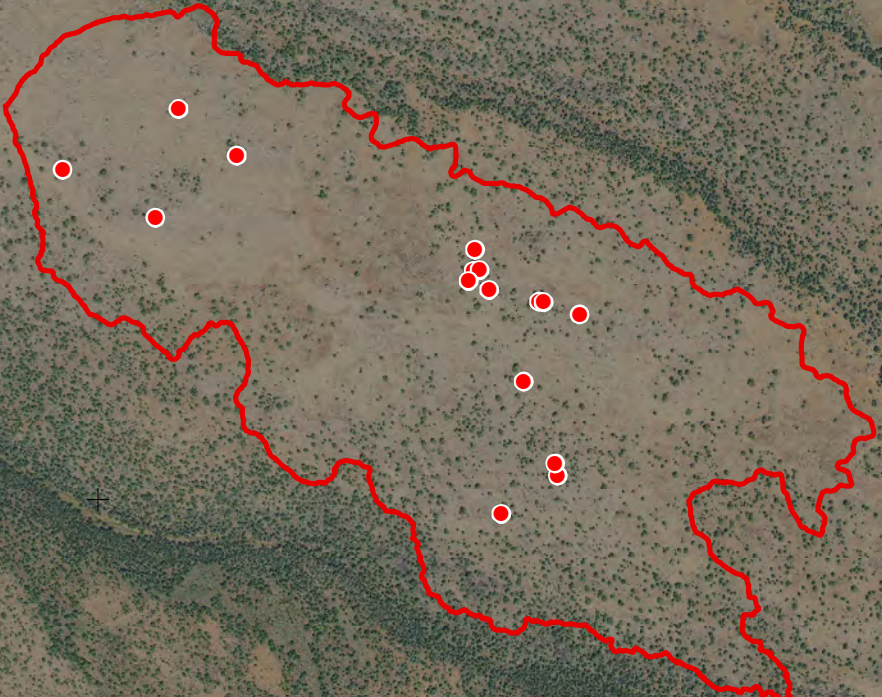

118°45'0"W

118°44'0"W

118°43'0"W

118°42'0"W

42°50'0"N

**Mud Creek**  
**OR-BUD-002074**  
**Infrared Map**

Imagery Date: 8/08/2020 @ 2155 PDT  
Interpreted Size: 174 acres  
IRIN: Elise Bowne

42°49'0"N

42°48'0"N

● Isolated Heat Sources  
□ Heat Perimeter

118°45'0"W

118°44'0"W

118°43'0"W

118°42'0"W