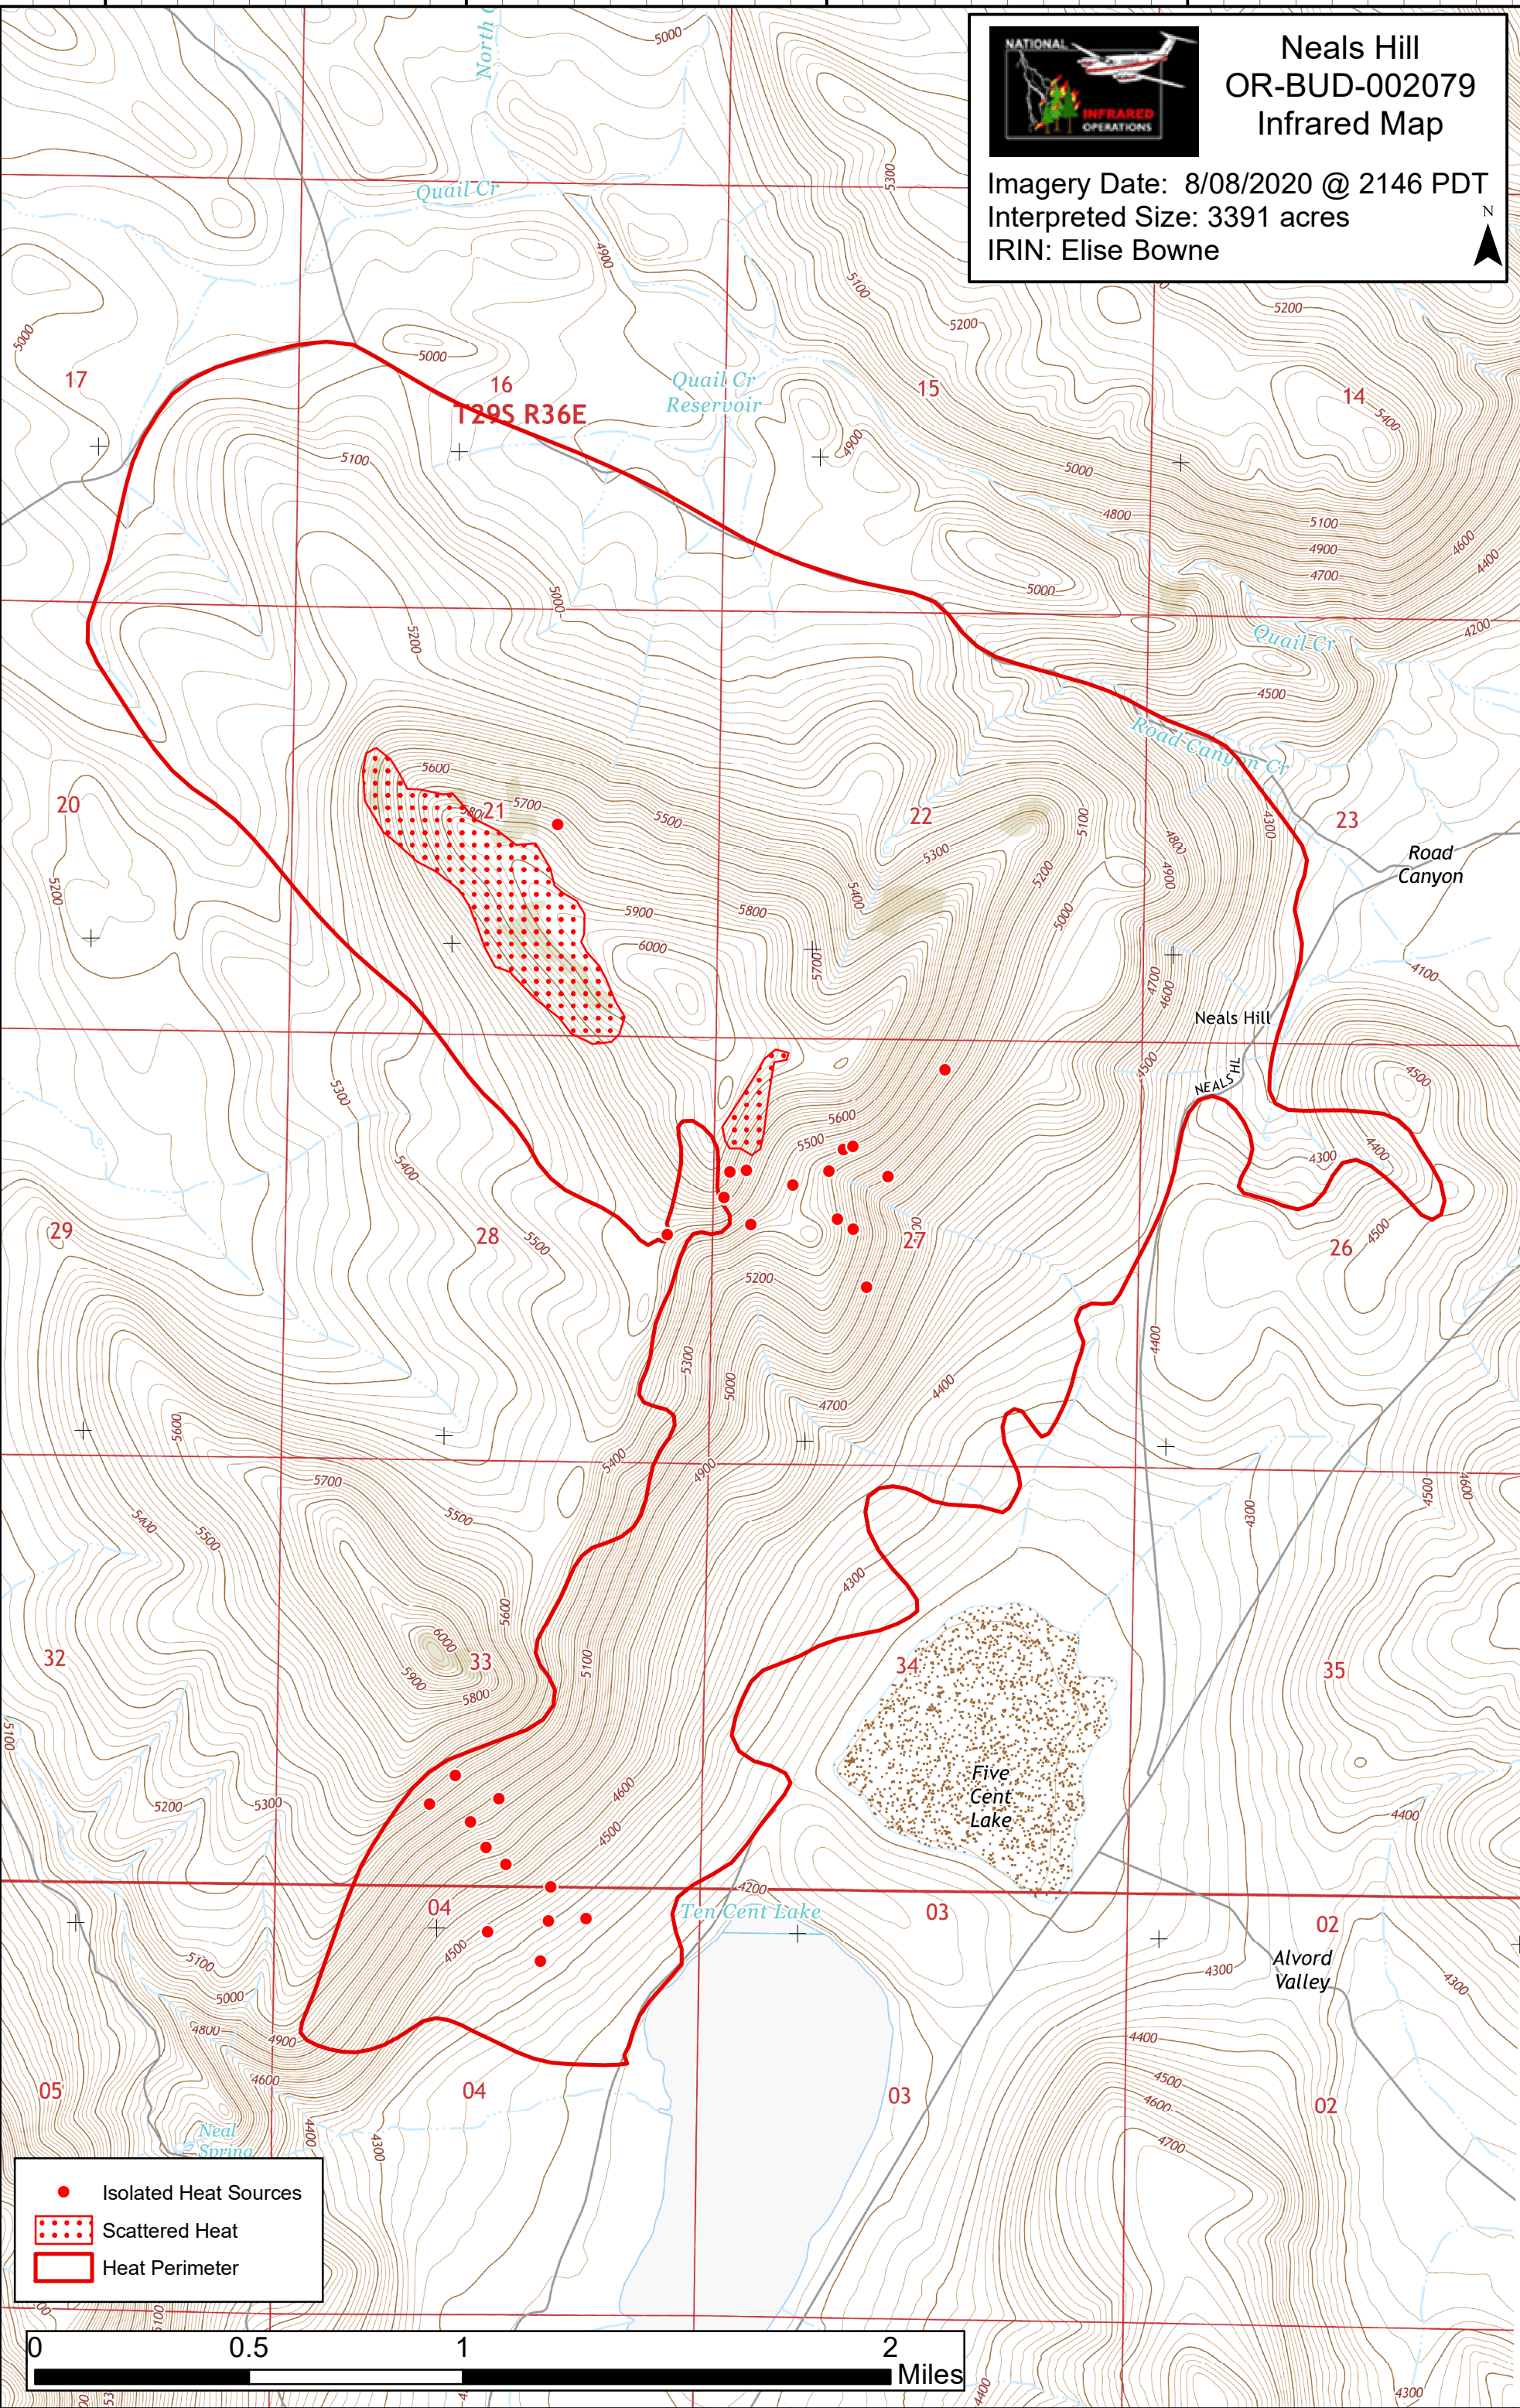

Neals Hill OR-BUD-002079 Infrared Map

Imagery Date: 8/08/2020 @ 2146 PDT
Interpreted Size: 3391 acres
IRIN: Elise Bowne

- Isolated Heat Sources
- ▨ Scattered Heat
- ▭ Heat Perimeter