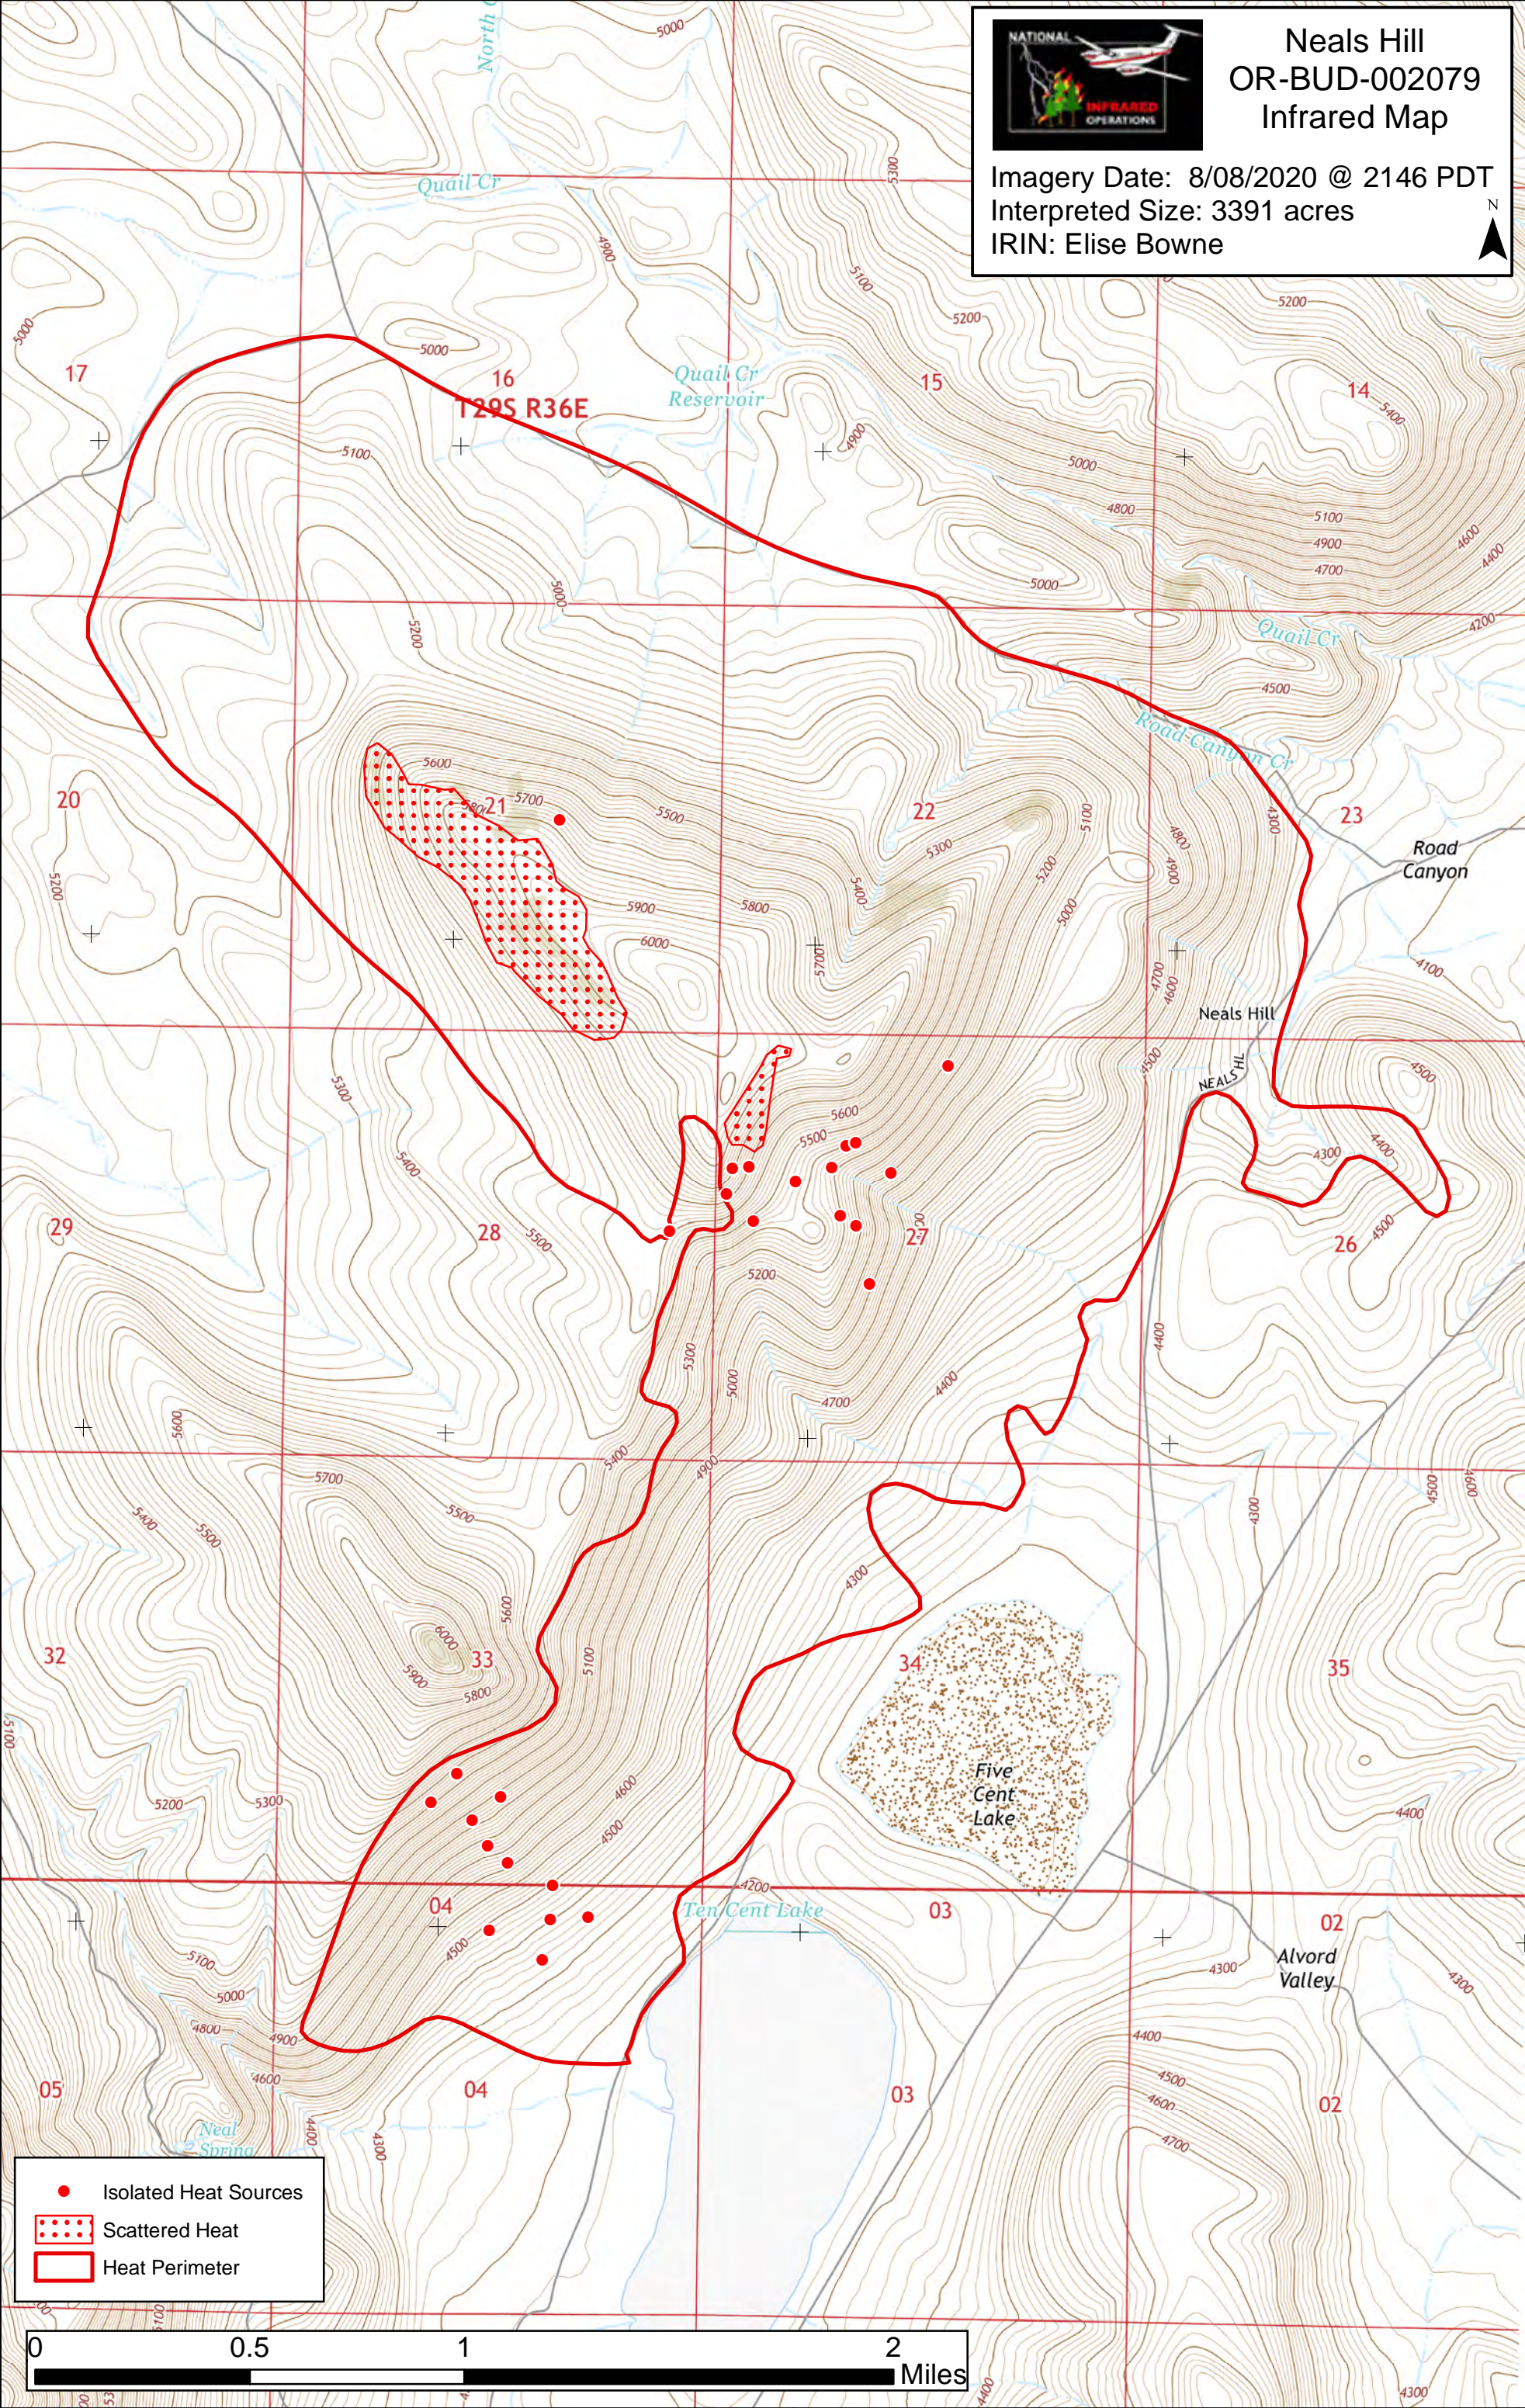

Neals Hill  
OR-BUD-002079  
Infrared Map

Imagery Date: 8/08/2020 @ 2146 PDT  
Interpreted Size: 3391 acres  
IRIN: Elise Bowne

- Isolated Heat Sources
- ▨ Scattered Heat
- ▭ Heat Perimeter