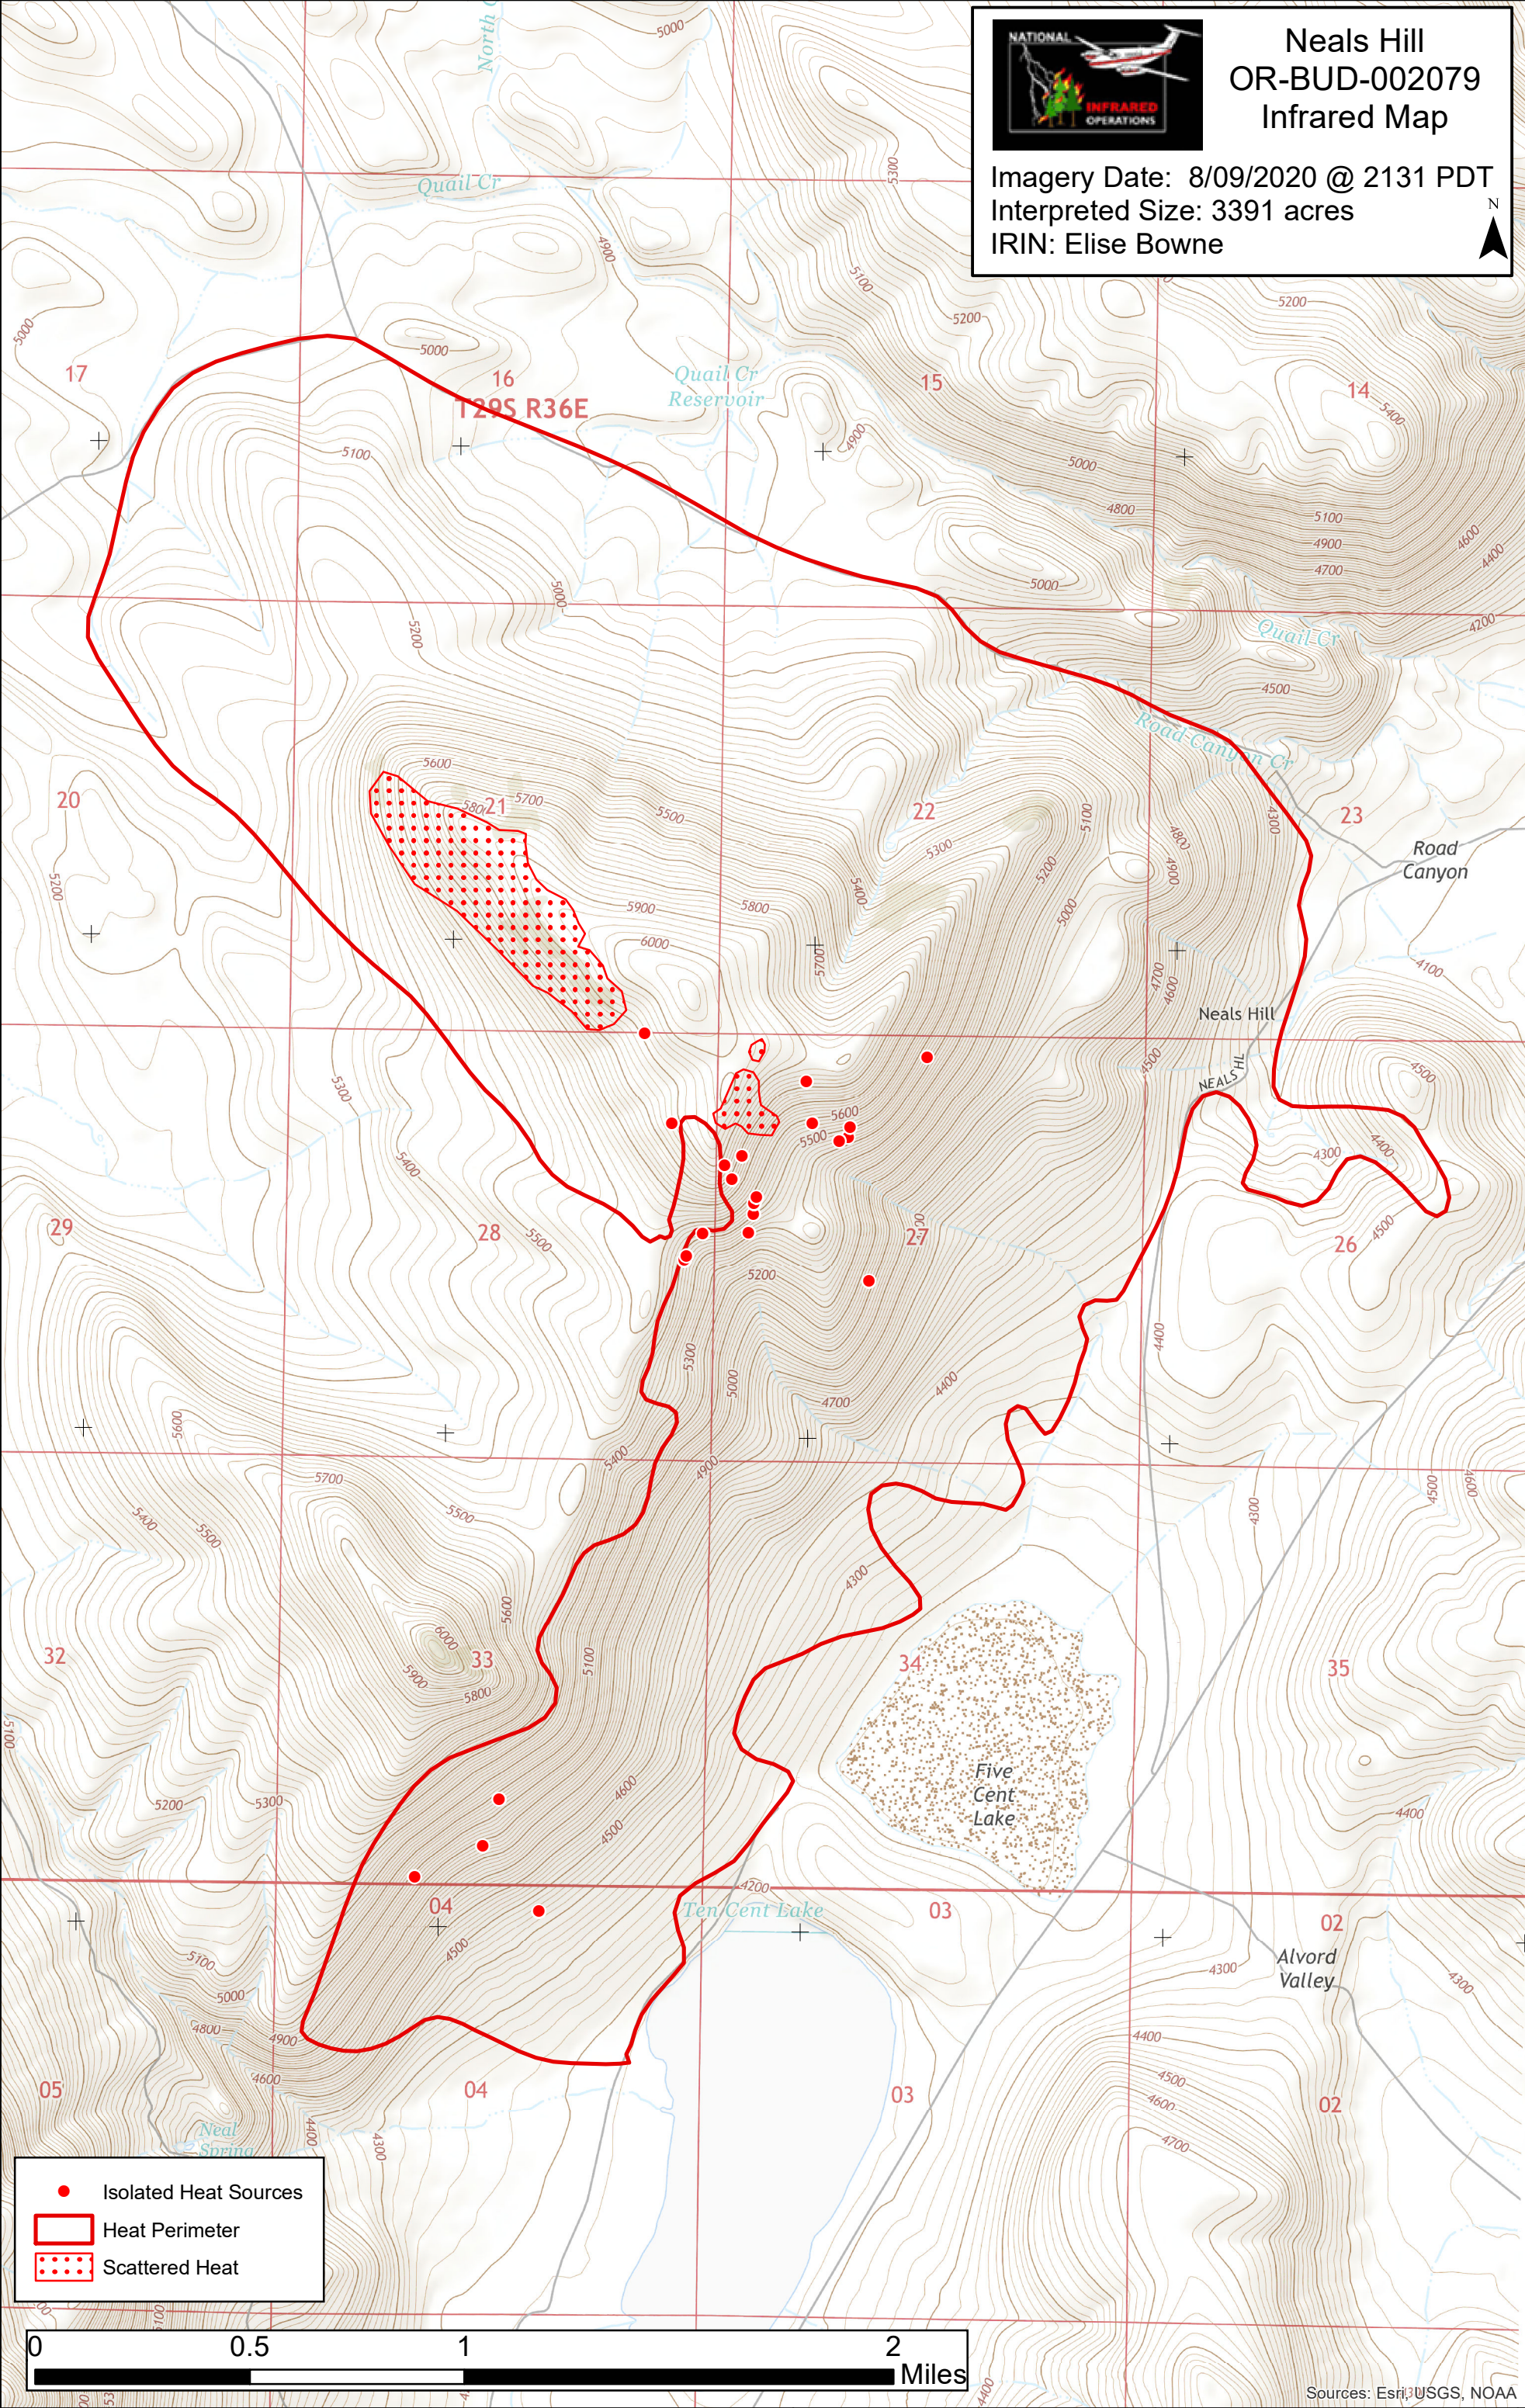

Neals Hill
OR-BUD-002079
Infrared Map

Imagery Date: 8/09/2020 @ 2131 PDT
Interpreted Size: 3391 acres
IRIN: Elise Bowne

- Isolated Heat Sources
- ▭ Heat Perimeter
- ▭ Scattered Heat

Sources: Esri, USGS, NOAA