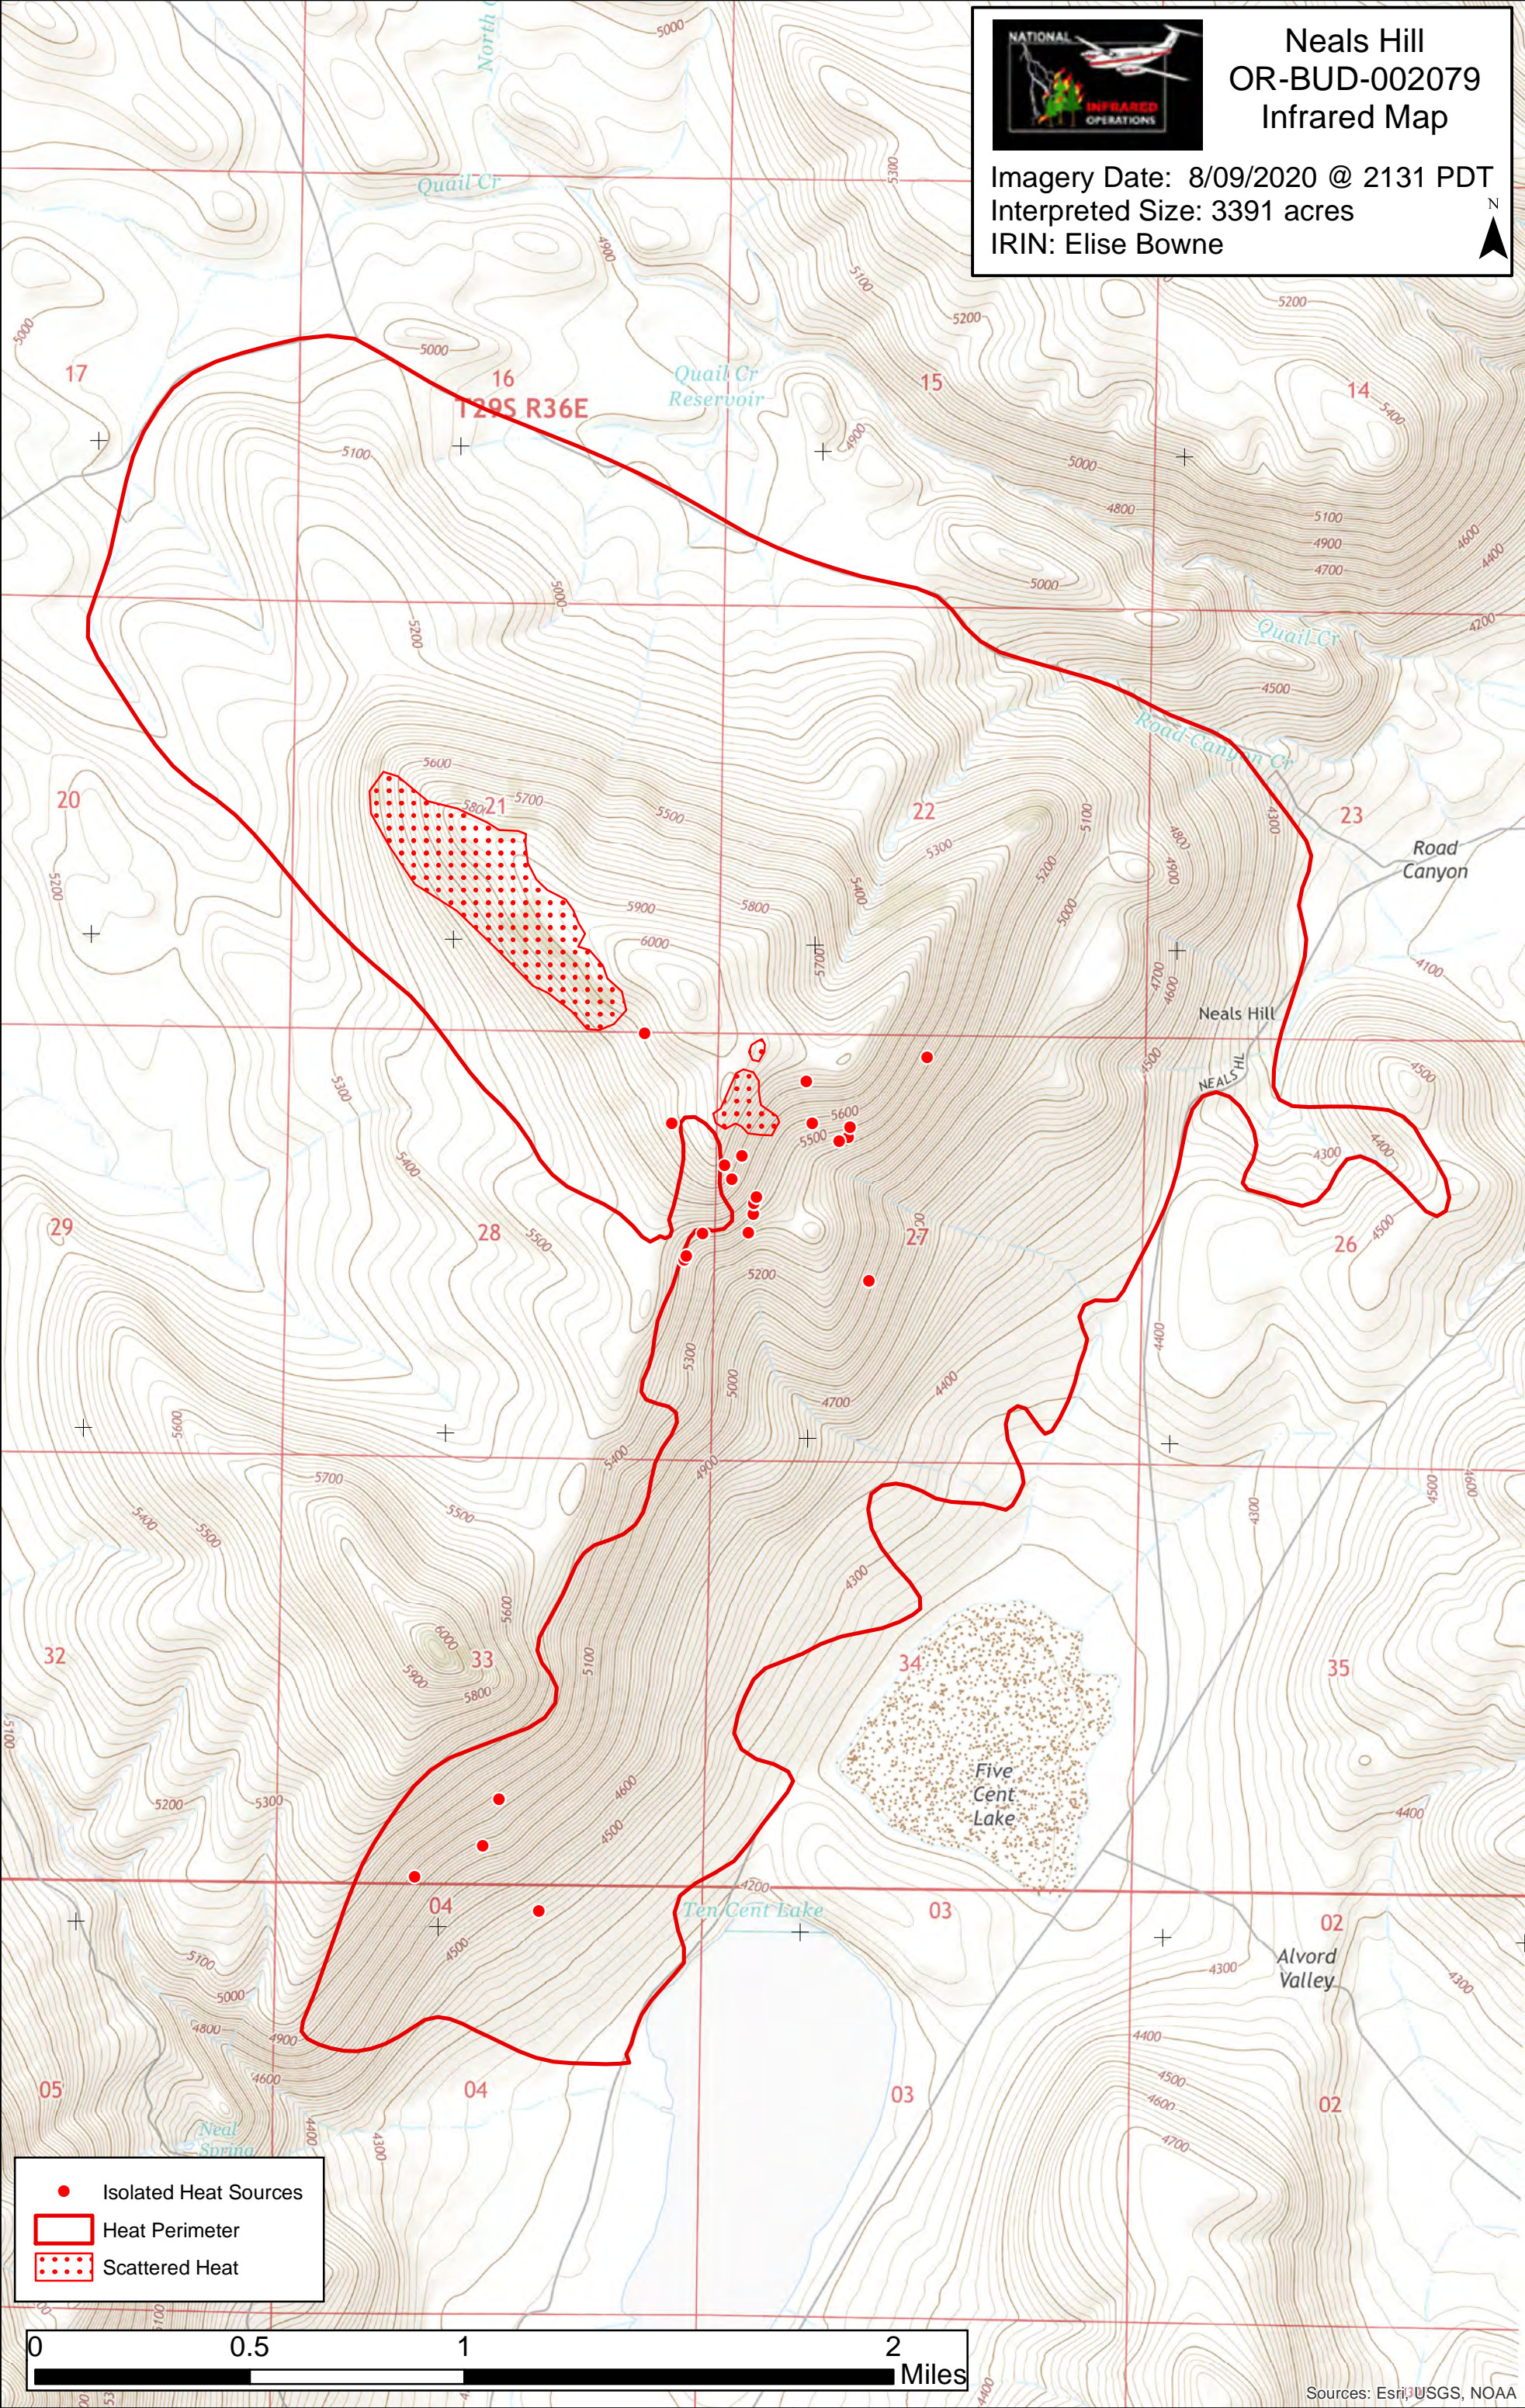

Neals Hill  
OR-BUD-002079  
Infrared Map

Imagery Date: 8/09/2020 @ 2131 PDT  
Interpreted Size: 3391 acres  
IRIN: Elise Bowne

- Isolated Heat Sources
- ▭ Heat Perimeter
- ▭ Scattered Heat

Sources: Esri, USGS, NOAA