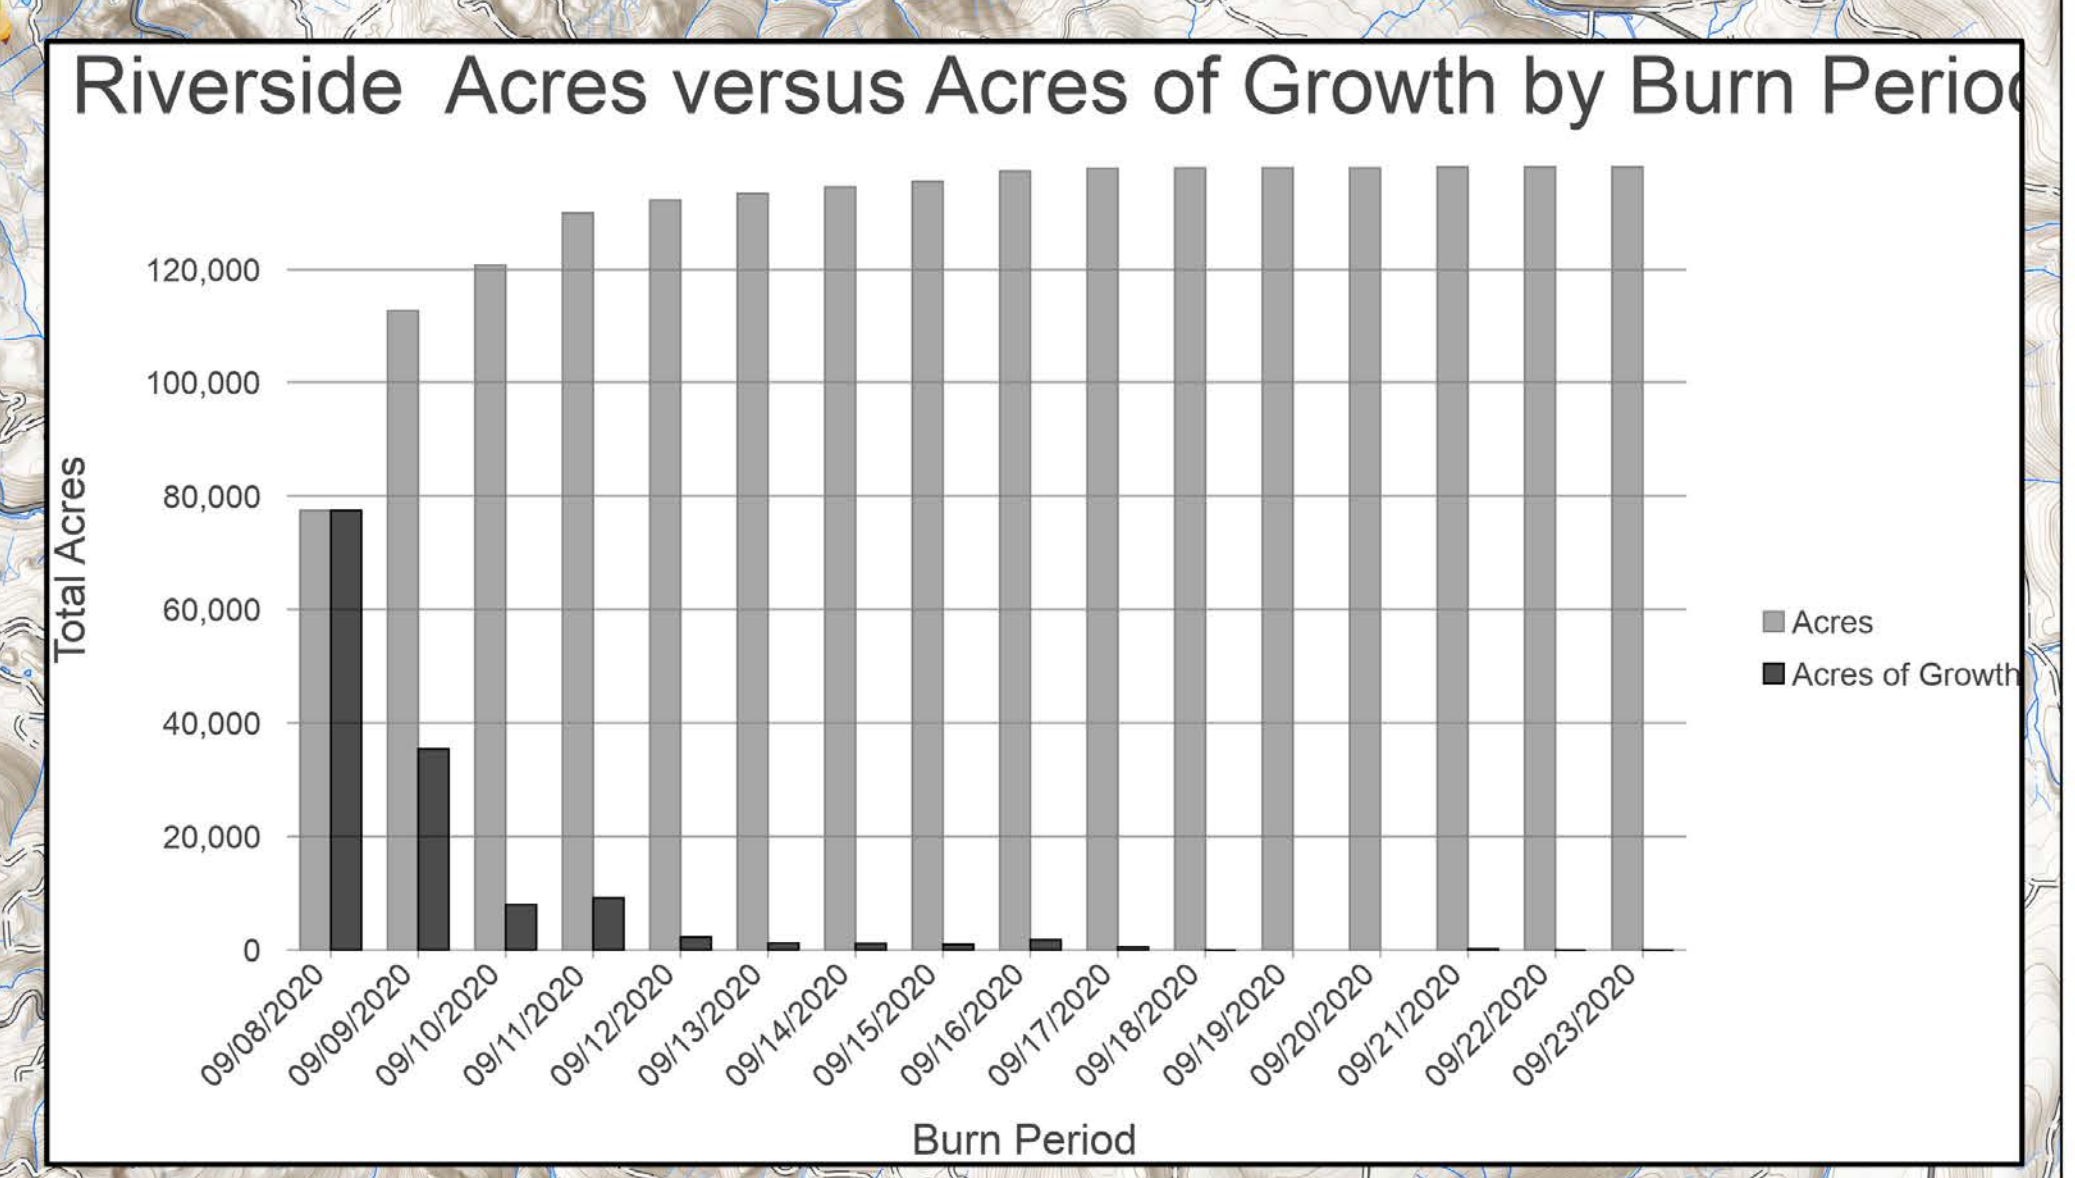

Burn Period	Acres	Acres of Growth
09/08/2020	77,418	77,418
09/09/2020	112,791	35,373
09/10/2020	120,772	7,981
09/11/2020	129,962	9,190
09/12/2020	132,213	2,251
09/13/2020	133,415	1,202
09/14/2020	134,554	1,139
09/15/2020	135,525	971
09/16/2020	137,323	1,798
09/17/2020	137,865	542
09/18/2020	137,880	15
09/19/2020	137,880	0
09/20/2020	137,880	0
09/21/2020	138,020	140
09/22/2020	138,027	7
09/23/2020	138,029	2

Riverside Fire Progression Map
ORMHF-000859
 Current as of 9/24/2020

- Burn Period**
- 09-10-2020
 - 09-13-2020
 - 09-16-2020
 - 09-19-2020
 - 09-22-2020
 - 09-08-2020
 - 09-11-2020
 - 09-14-2020
 - 09-17-2020
 - 09-20-2020
 - 09-23-2020
 - 09-09-2020
 - 09-12-2020
 - 09-15-2020
 - 09-18-2020
 - 09-21-2020

Map Created 9/23/2020 7:58 PM by cadman