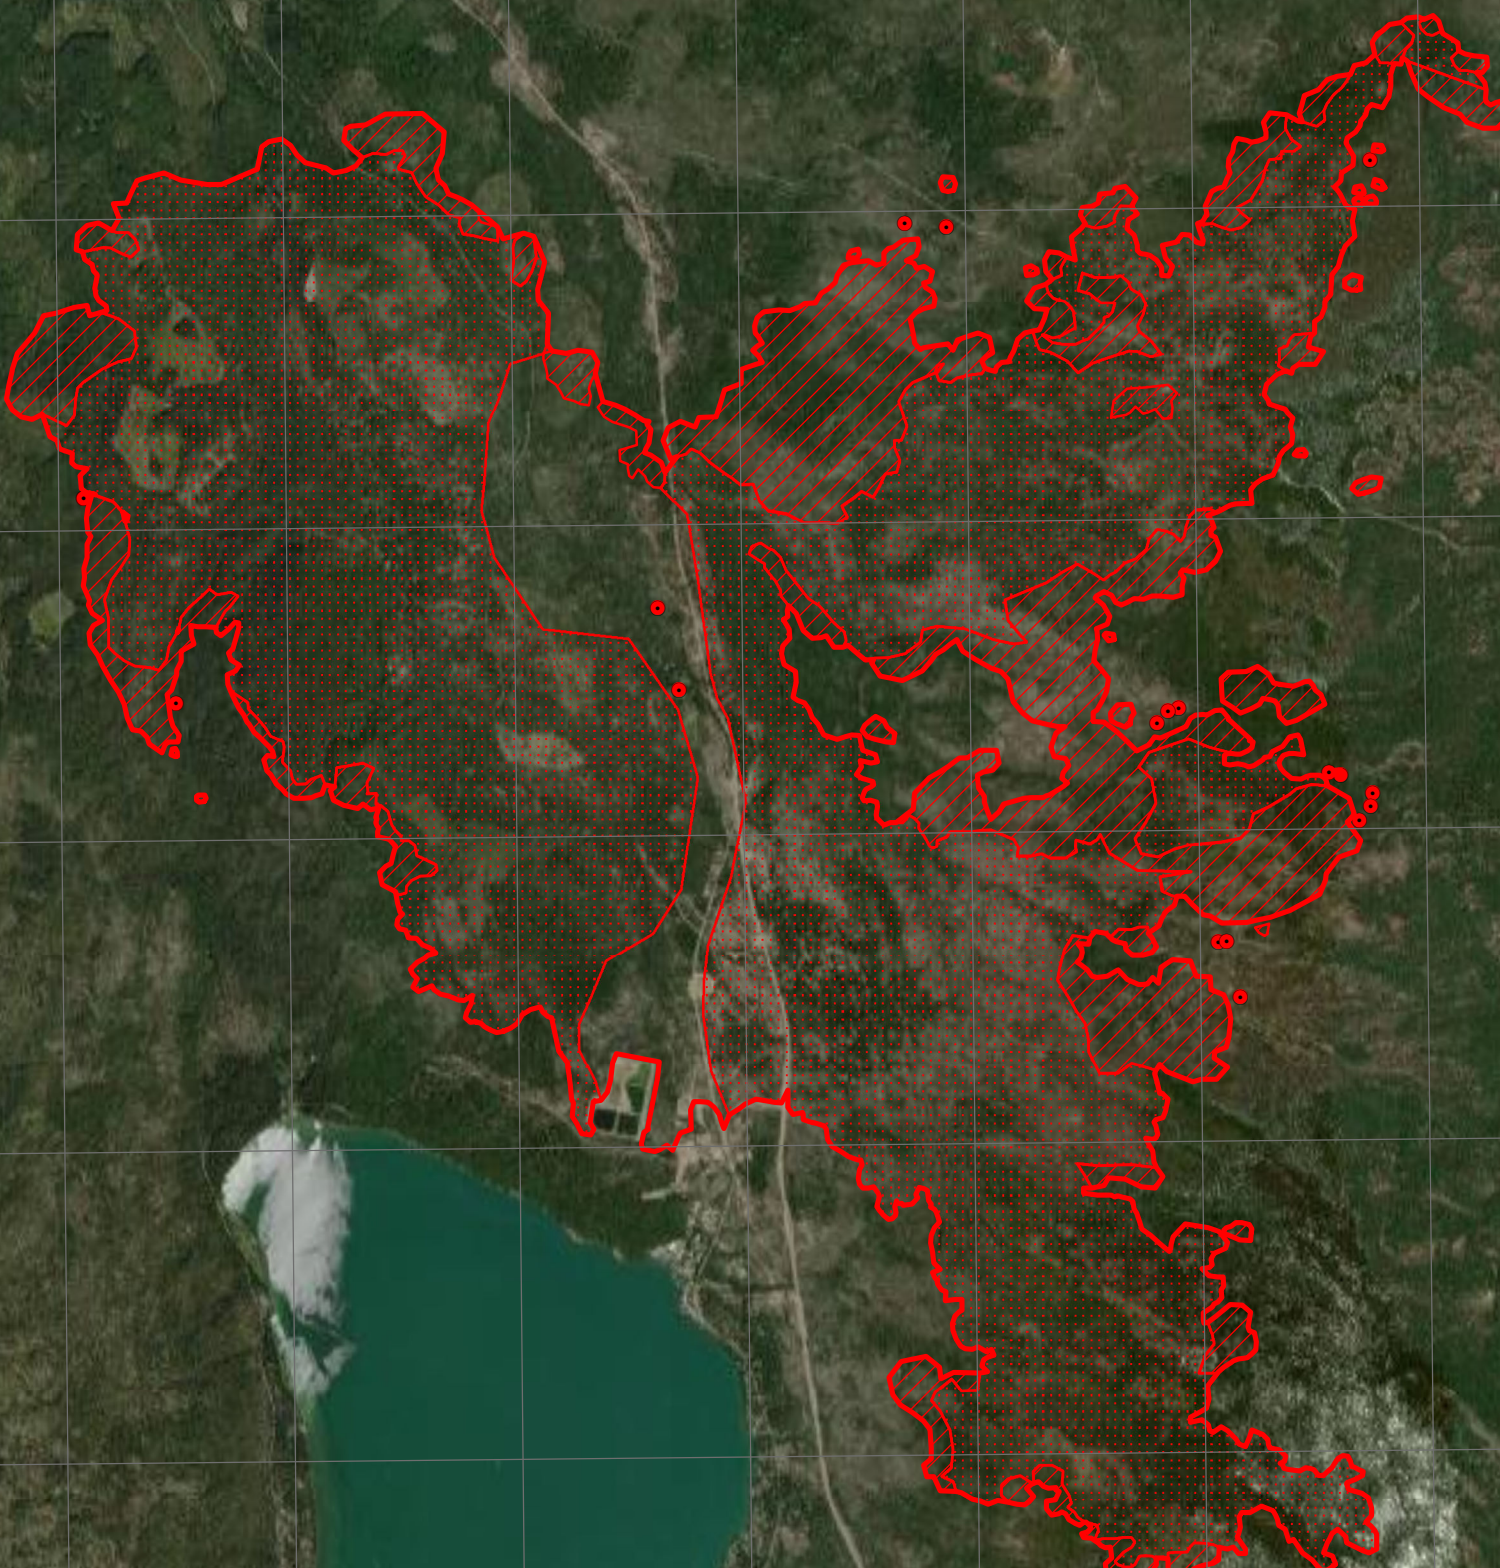

### Thielsen Infrared Map

Infrared Map: 09/16/2020  
Imagery Date: 09/15/2020  
Imagery Time: 2122  
Interpreted Total Acres: 8645  
IRIN: Pete Martinez/  
Hillary Hudson Trainee

0 1 2 Miles

-  Isolated Heat
-  Intense Heat
-  Scattered Heat
-  Heat Perimeter