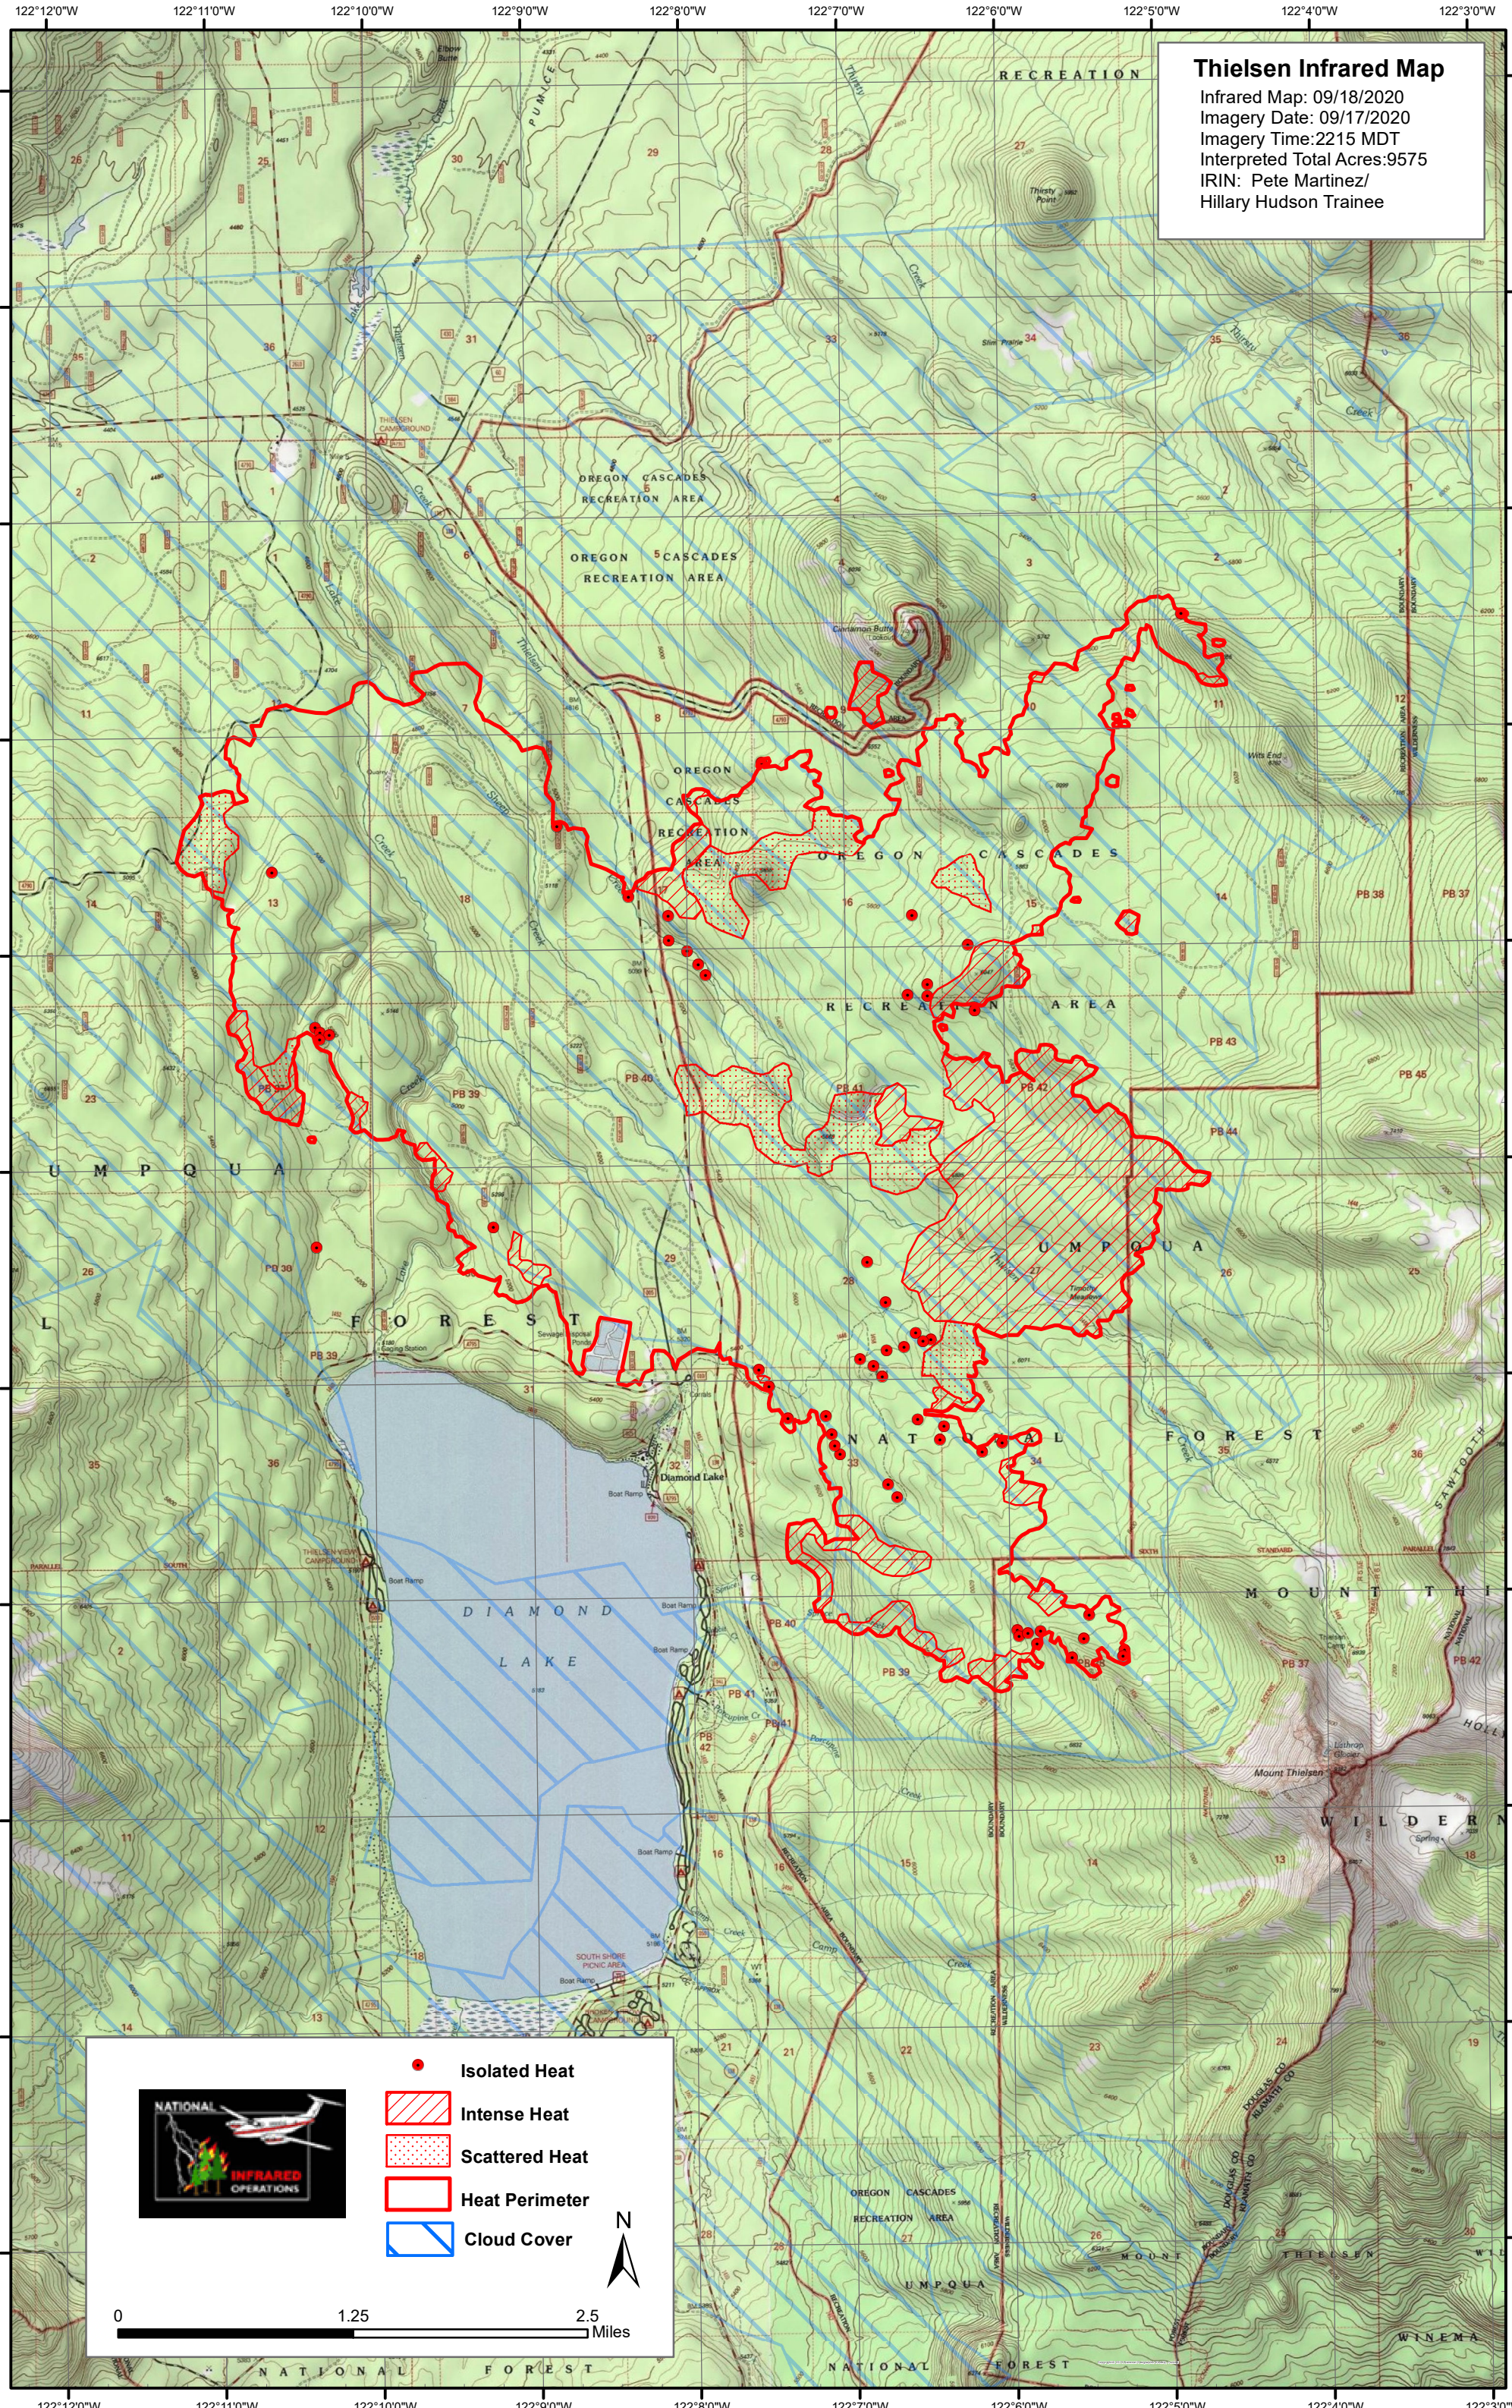

# Thielsen Infrared Map

Infrared Map: 09/18/2020  
Imagery Date: 09/17/2020  
Imagery Time: 2215 MDT  
Interpreted Total Acres: 9575  
IRIN: Pete Martinez/  
Hillary Hudson Trainee

- Isolated Heat
- ▨ Intense Heat
- ▤ Scattered Heat
- ▭ Heat Perimeter
- ▧ Cloud Cover

0 1.25 2.5 Miles