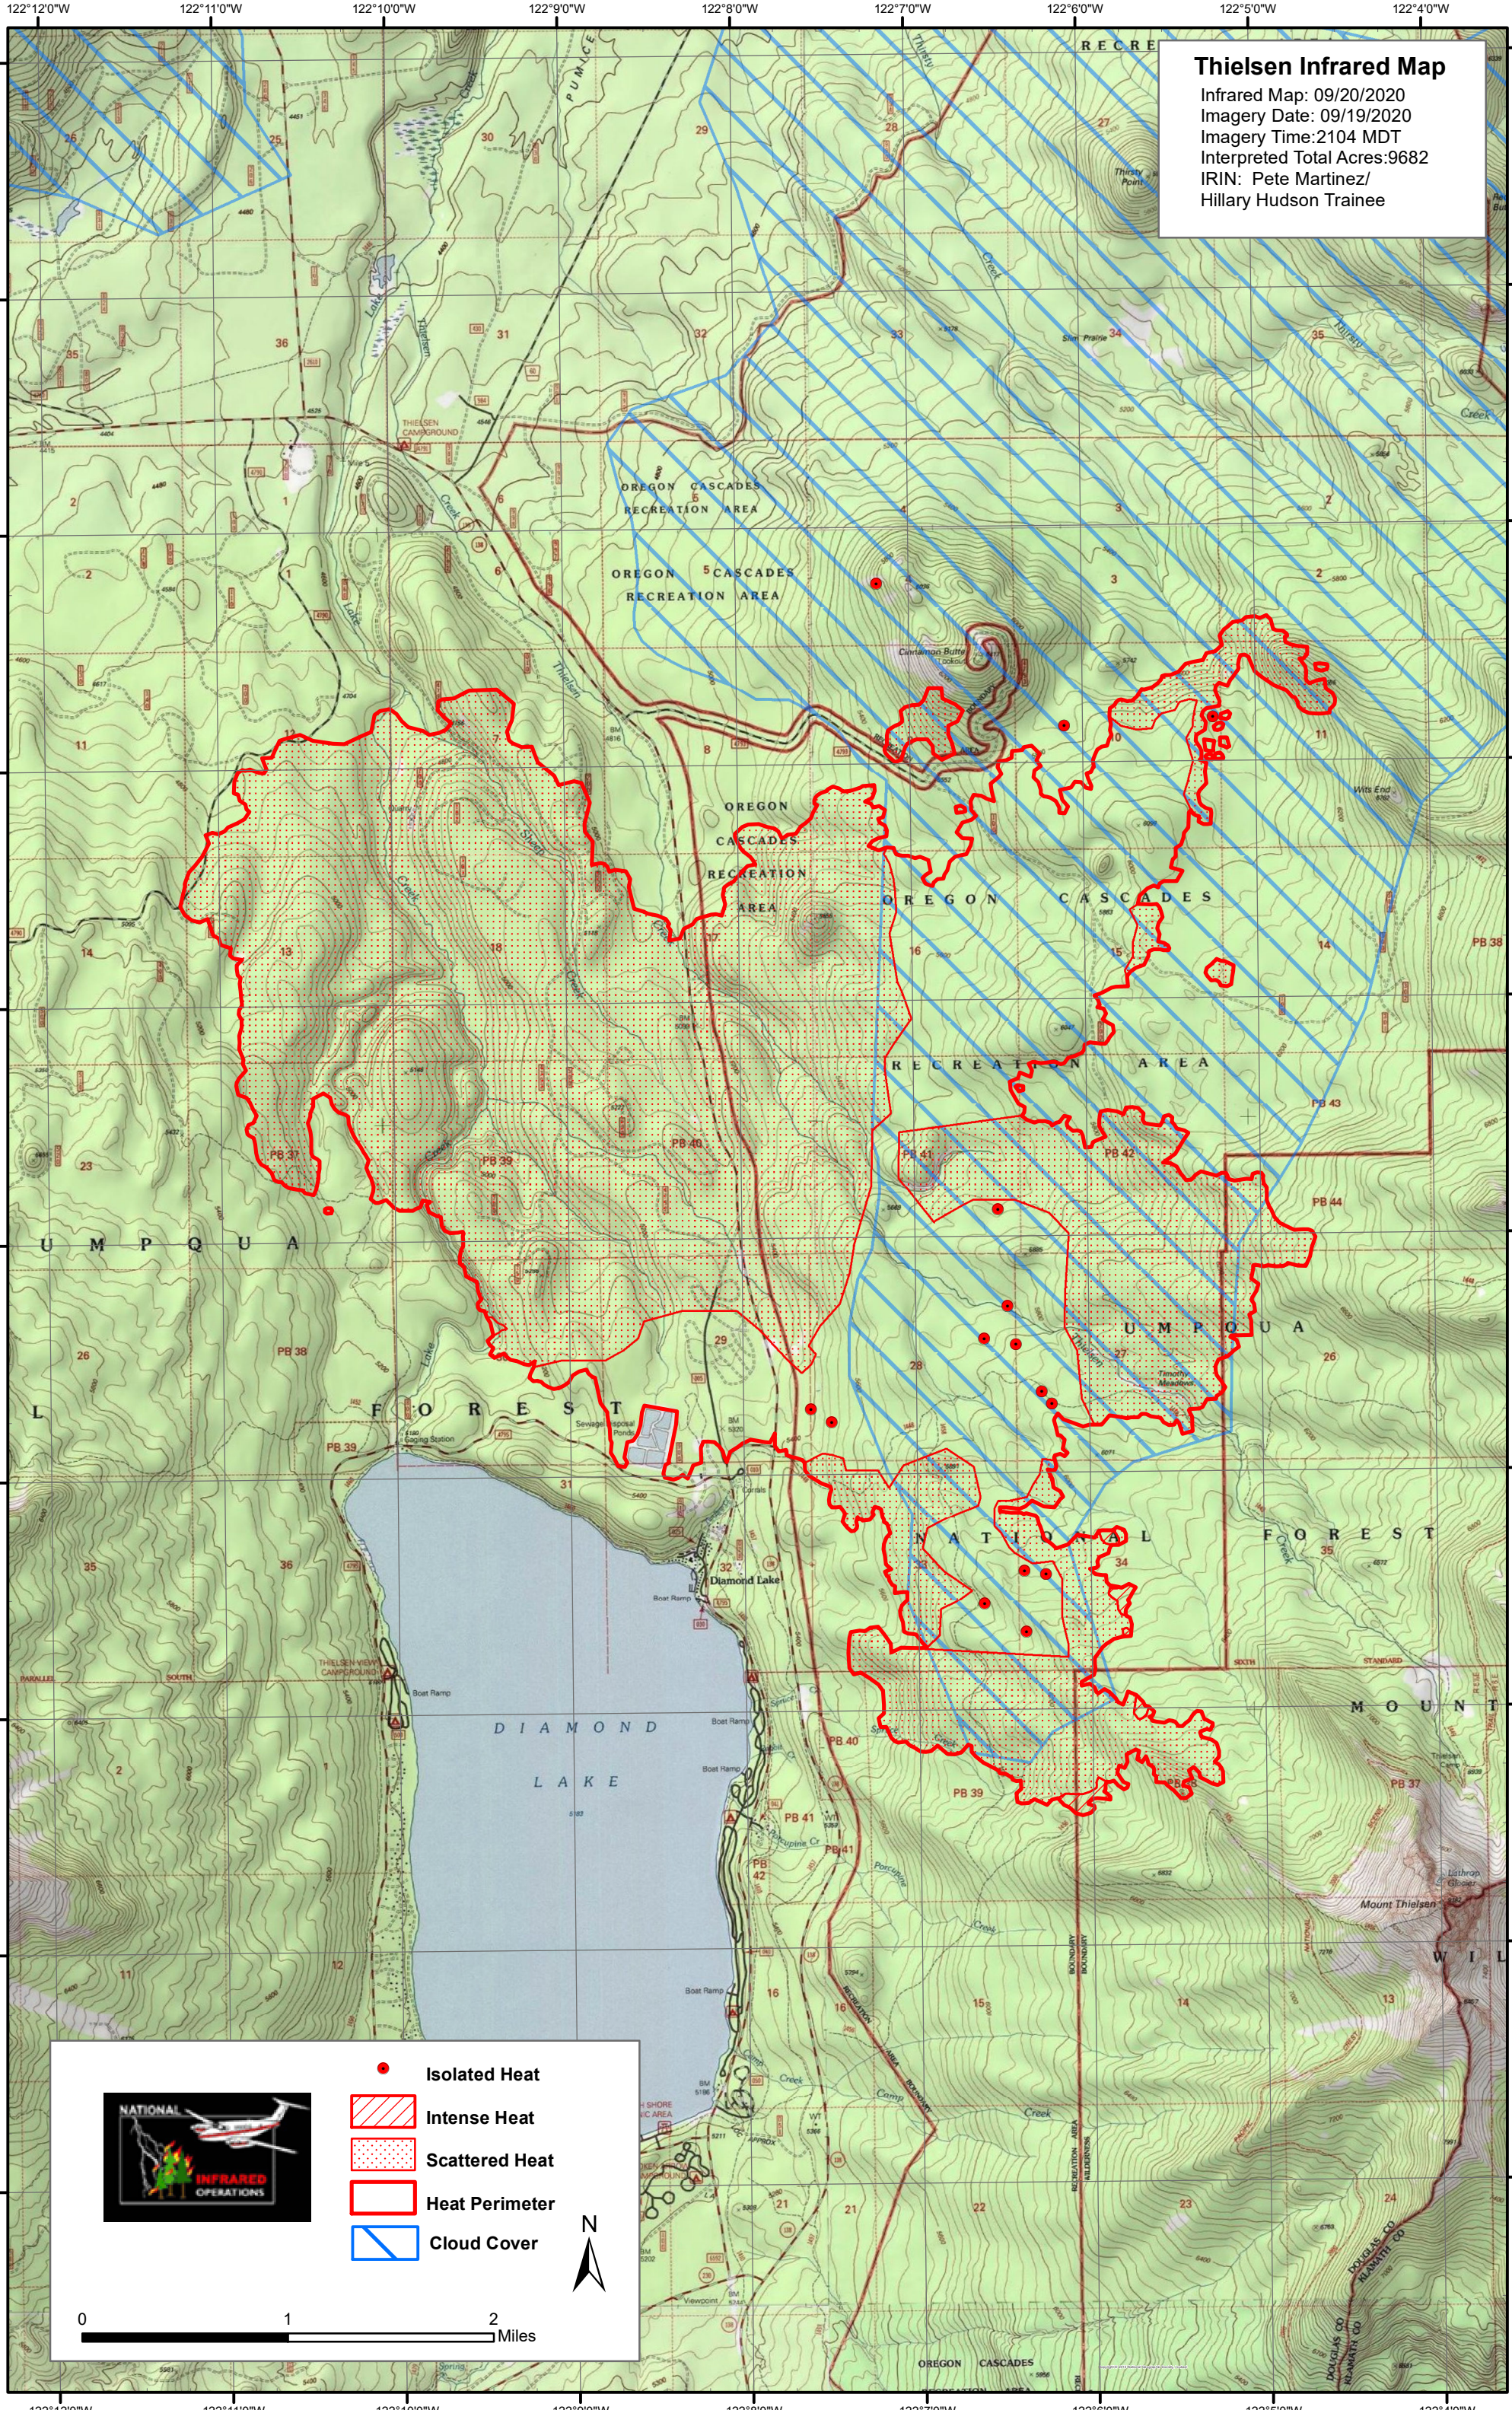

Thielsen Infrared Map

Infrared Map: 09/20/2020
Imagery Date: 09/19/2020
Imagery Time: 2104 MDT
Interpreted Total Acres: 9682
IRIN: Pete Martinez/
Hillary Hudson Trainee

-  Isolated Heat
-  Intense Heat
-  Scattered Heat
-  Heat Perimeter
-  Cloud Cover

0 1 2 Miles