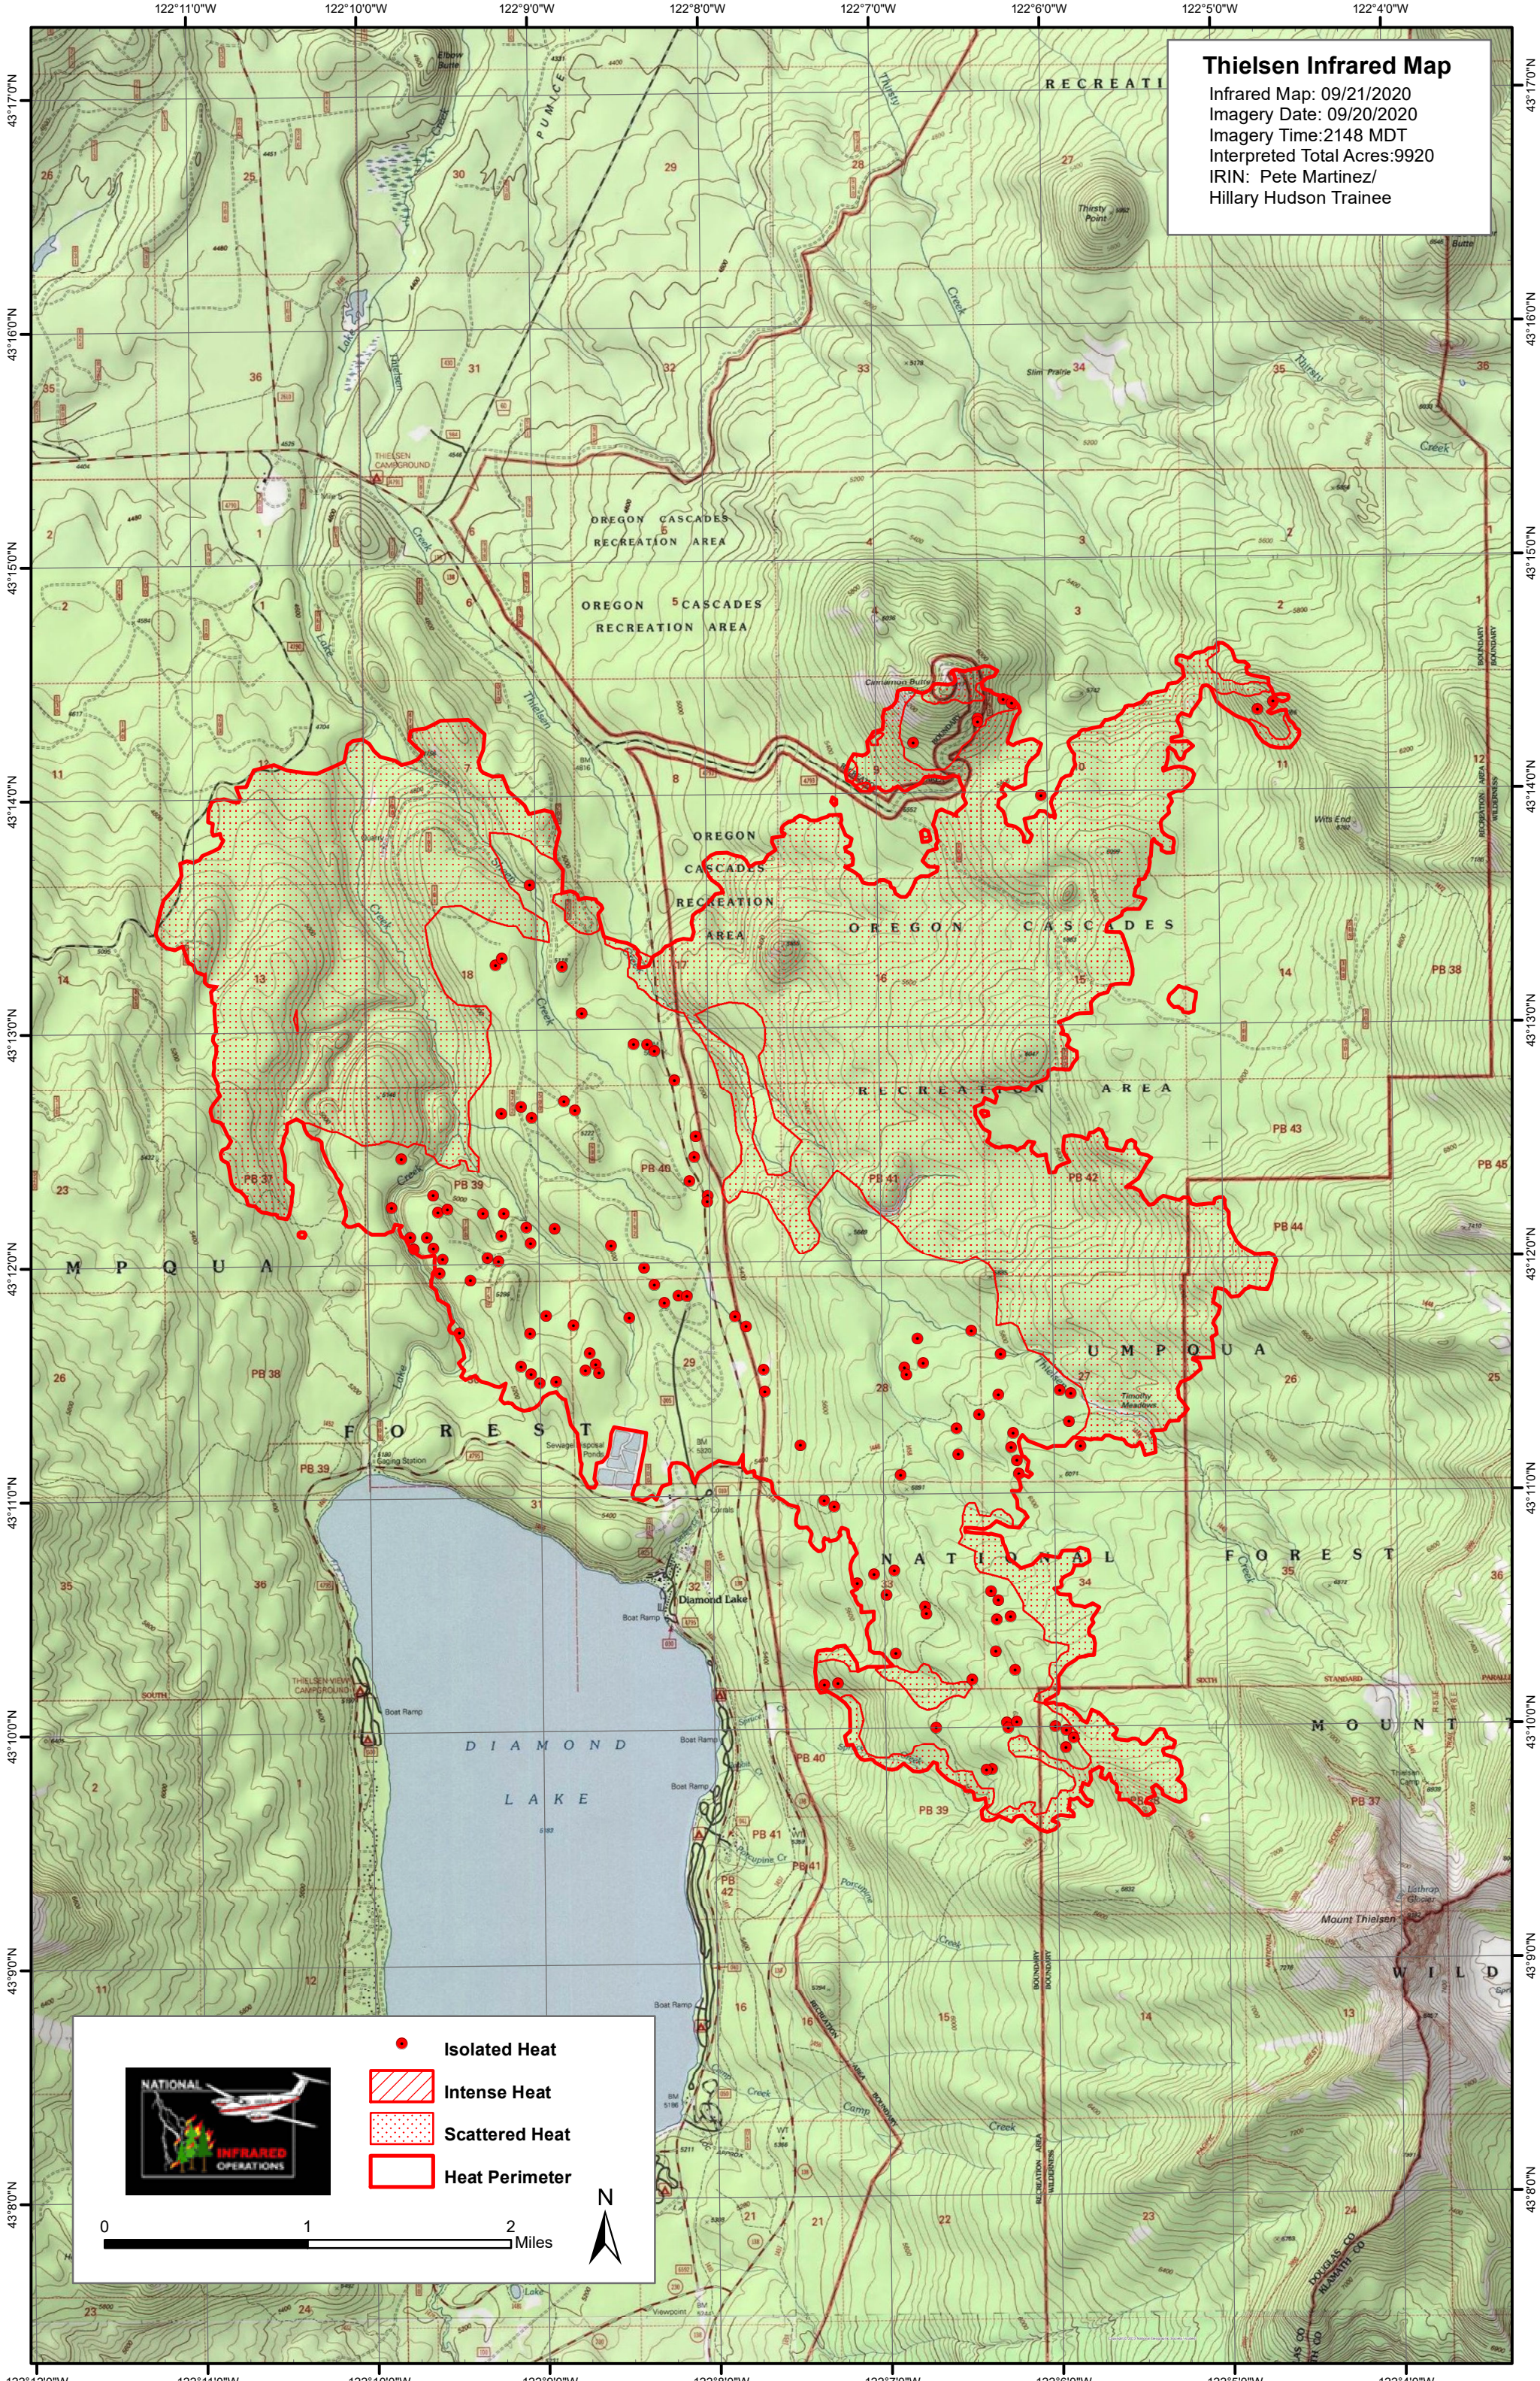

Thielsen Infrared Map

Infrared Map: 09/21/2020
Imagery Date: 09/20/2020
Imagery Time: 2148 MDT
Interpreted Total Acres: 9920
IRIN: Pete Martinez/
Hillary Hudson Trainee

- Isolated Heat
- Intense Heat
- Scattered Heat
- Heat Perimeter