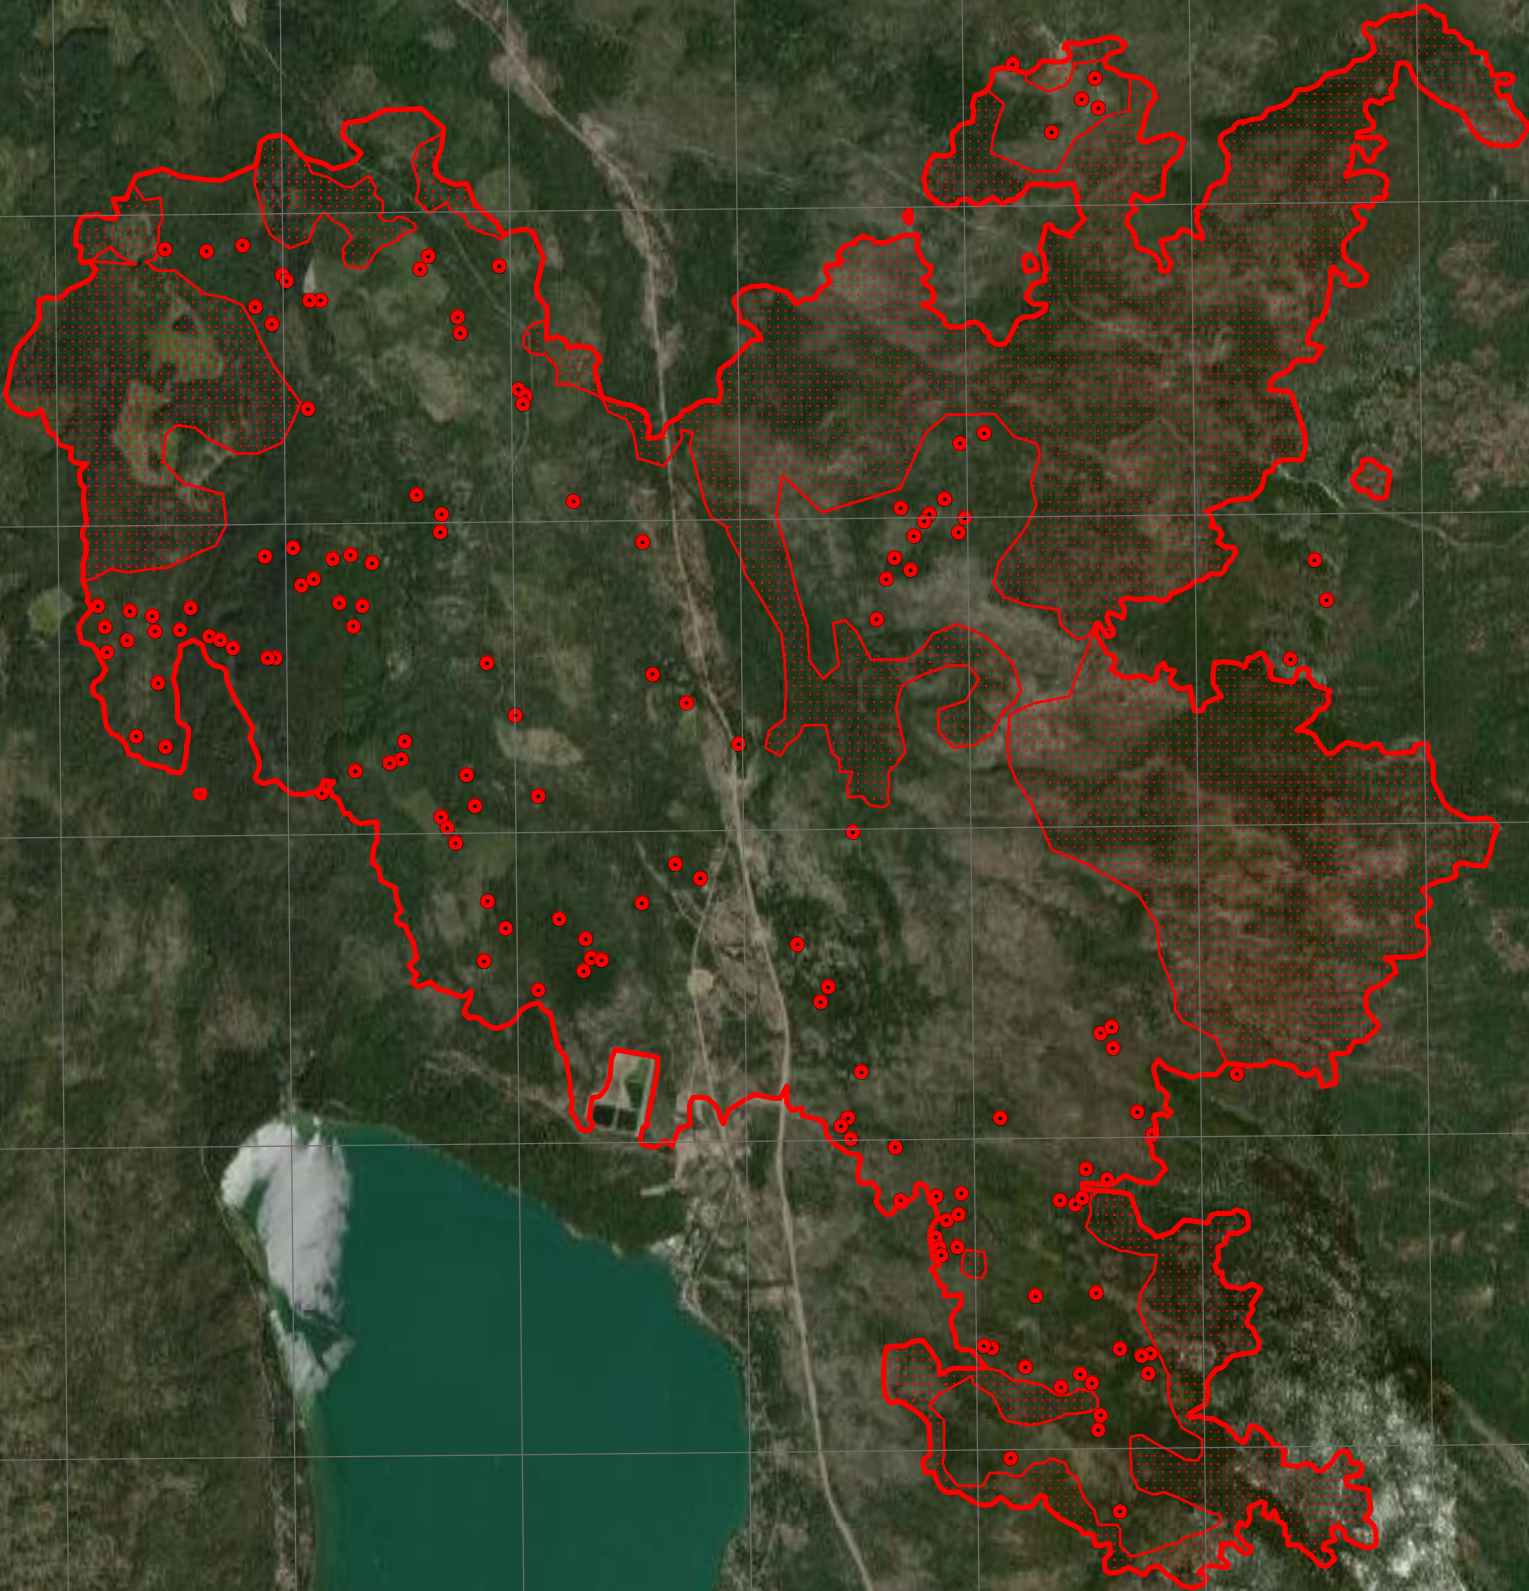

Thielsen Infrared Map

Infrared Map: 09/22/2020
Imagery Date: 09/21/2020
Imagery Time: 2052 MDT
Interpreted Total Acres: 9947
IRIN: Pete Martinez/
Hillary Hudson Trainee

- Isolated Heat
- ▨ Intense Heat
- ▤ Scattered Heat
- ▭ Heat Perimeter

0 1 2 Miles