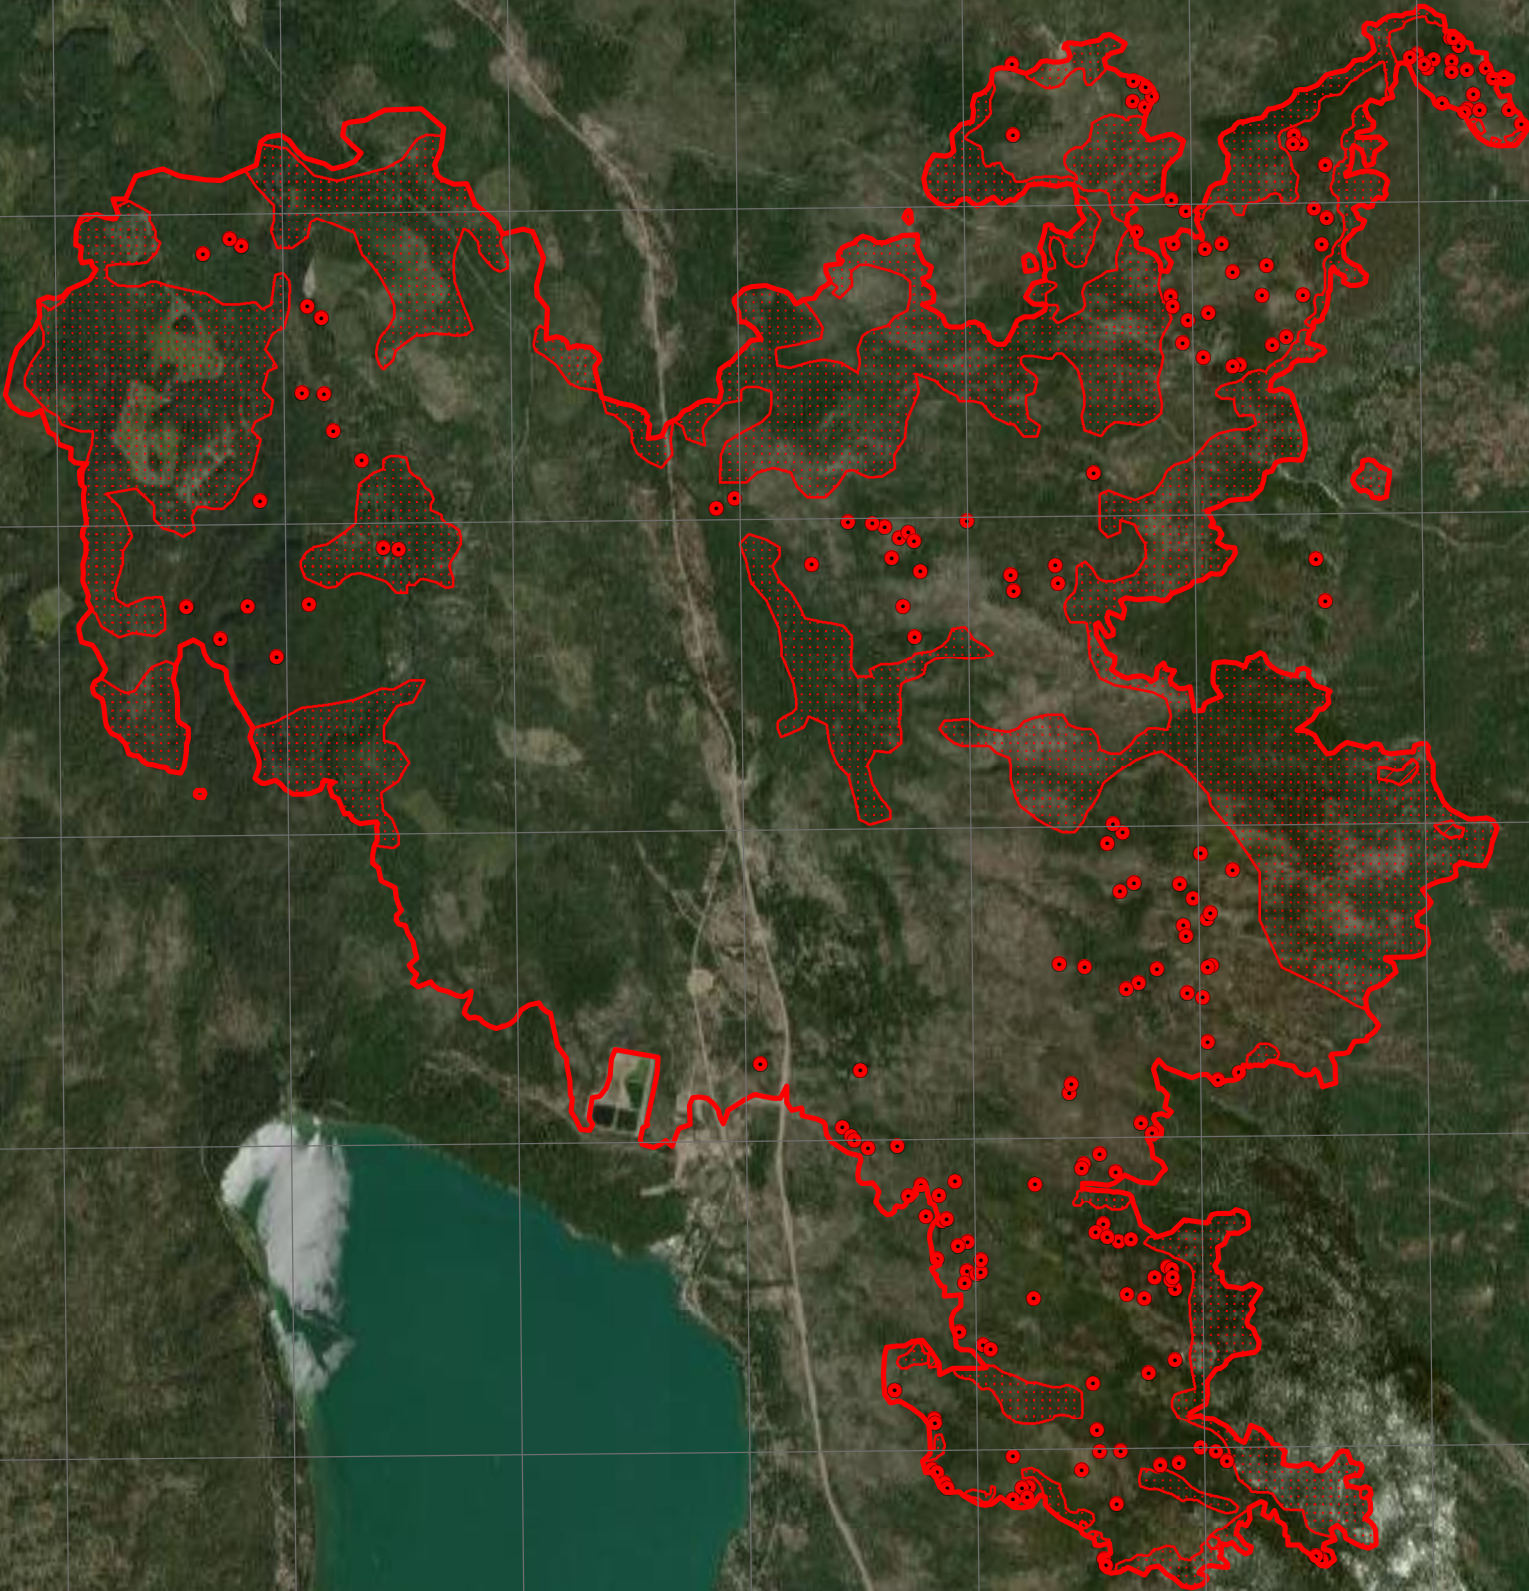

# Thielsen Infrared Map

Infrared Map: 09/22/2020  
Imagery Date: 09/21/2020  
Imagery Time: 2050 MDT  
Interpreted Total Acres: 9947  
IRIN: Pete Martinez/  
Hillary Hudson Trainee

- Isolated Heat
- ▨ Intense Heat
- ▤ Scattered Heat
- ▭ Heat Perimeter

0 1 2 Miles