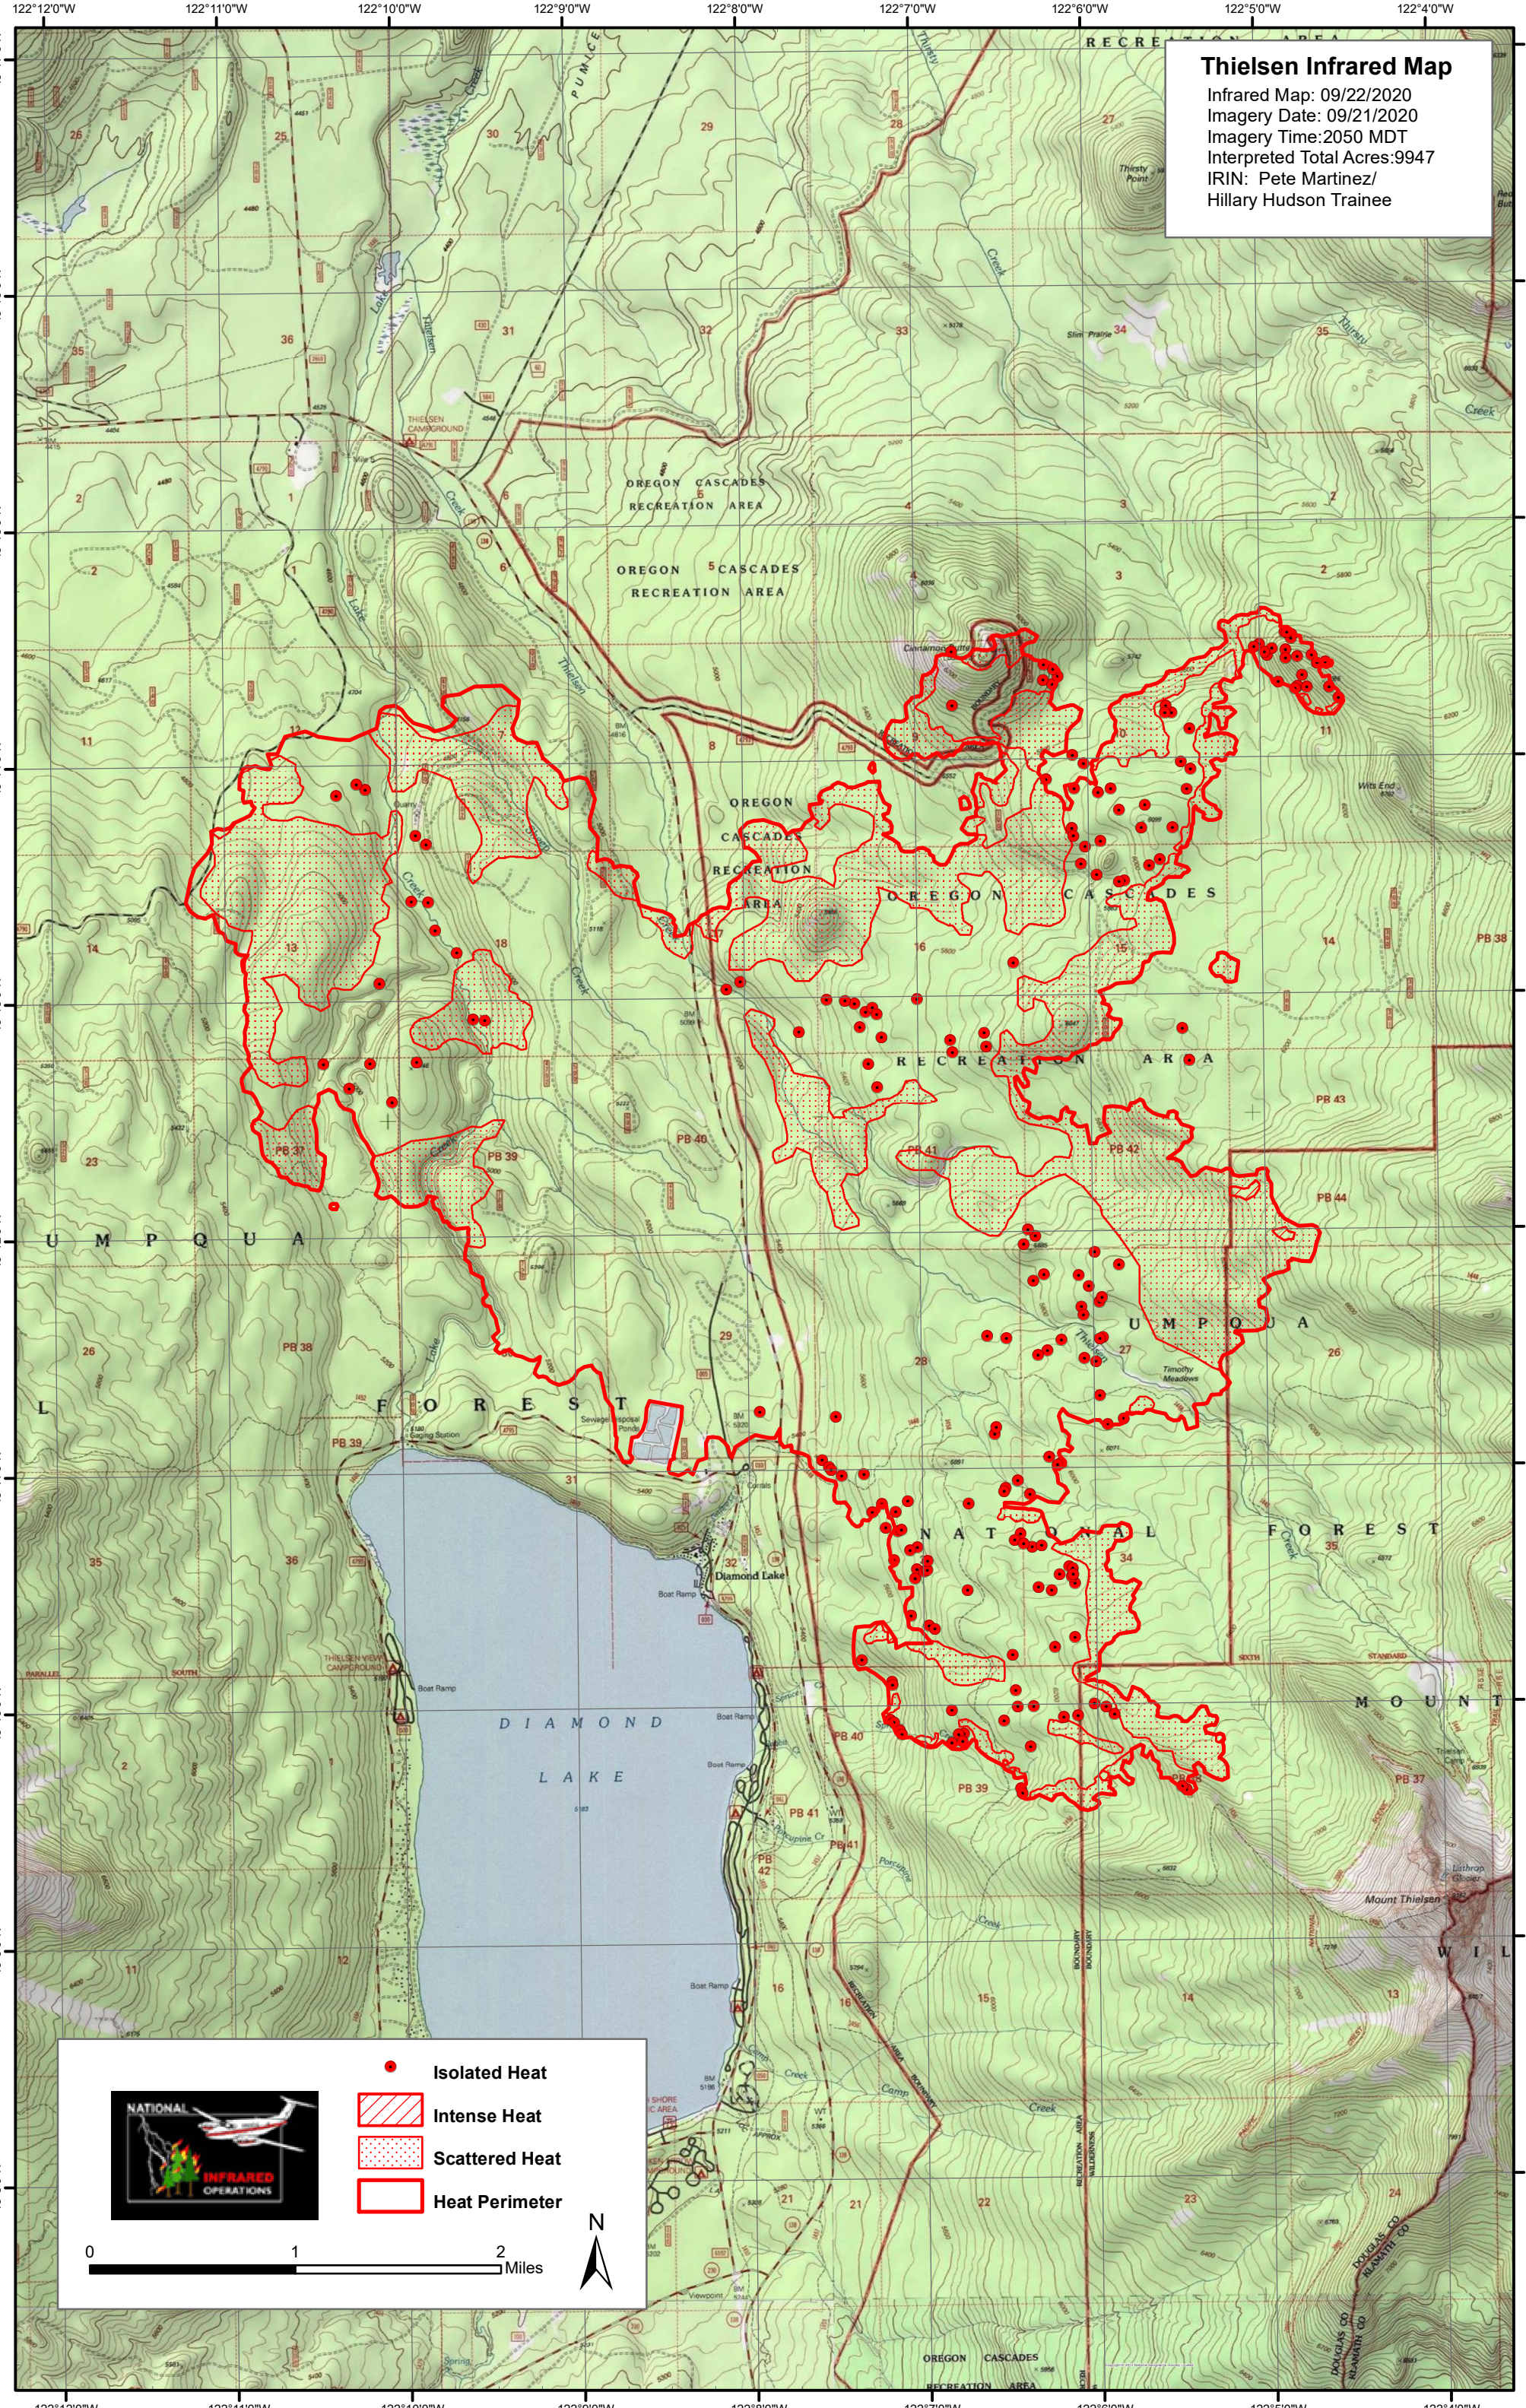

# Thielsen Infrared Map

Infrared Map: 09/22/2020  
Imagery Date: 09/21/2020  
Imagery Time: 2050 MDT  
Interpreted Total Acres: 9947  
IRIN: Pete Martinez/  
Hillary Hudson Trainee

-  Isolated Heat
-  Intense Heat
-  Scattered Heat
-  Heat Perimeter