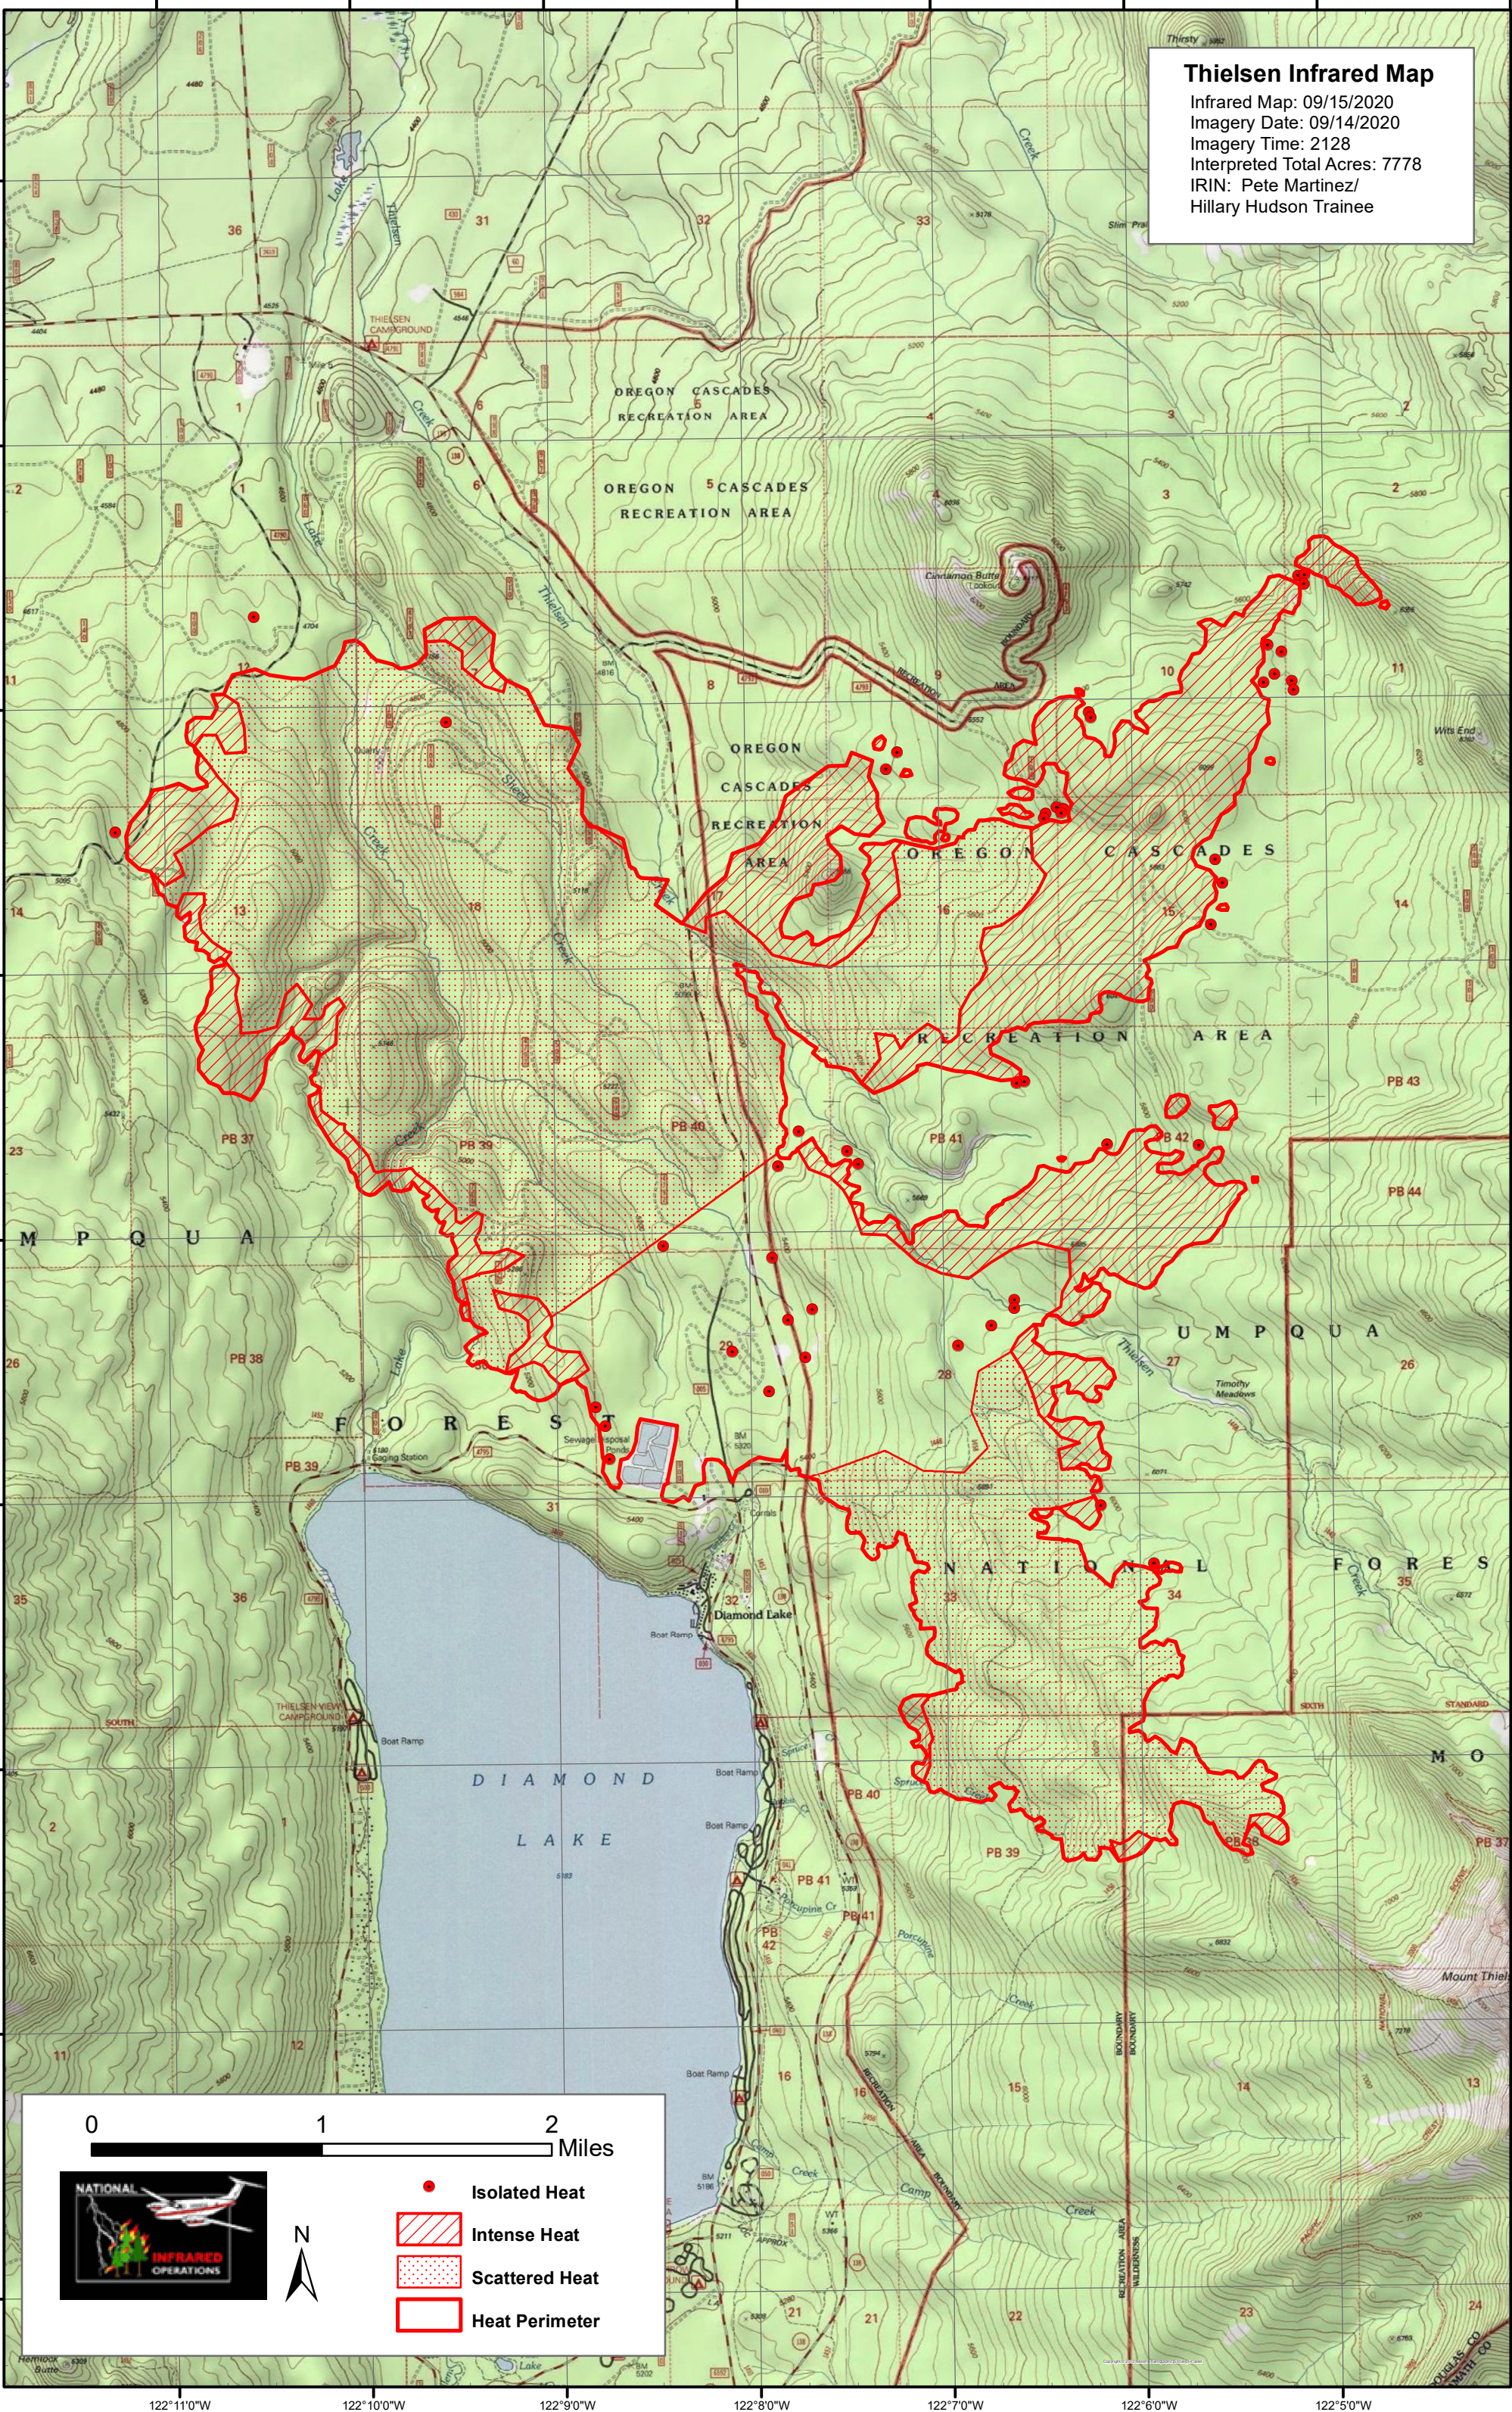

Thielsen Infrared Map

Infrared Map: 09/15/2020
Imagery Date: 09/14/2020
Imagery Time: 2128
Interpreted Total Acres: 7778
IRIN: Pete Martinez/
Hillary Hudson Trainee

0 1 2 Miles

- Isolated Heat
- ▨ Intense Heat
- ▤ Scattered Heat
- ▭ Heat Perimeter

122°11'0"W 122°10'0"W 122°9'0"W 122°8'0"W 122°7'0"W 122°6'0"W 122°5'0"W

43°16'0"N
43°15'0"N
43°14'0"N
43°13'0"N
43°12'0"N
43°11'0"N
43°10'0"N
43°9'0"N
43°8'0"N

43°16'0"N
43°15'0"N
43°14'0"N
43°13'0"N
43°12'0"N
43°11'0"N
43°10'0"N
43°9'0"N
43°8'0"N