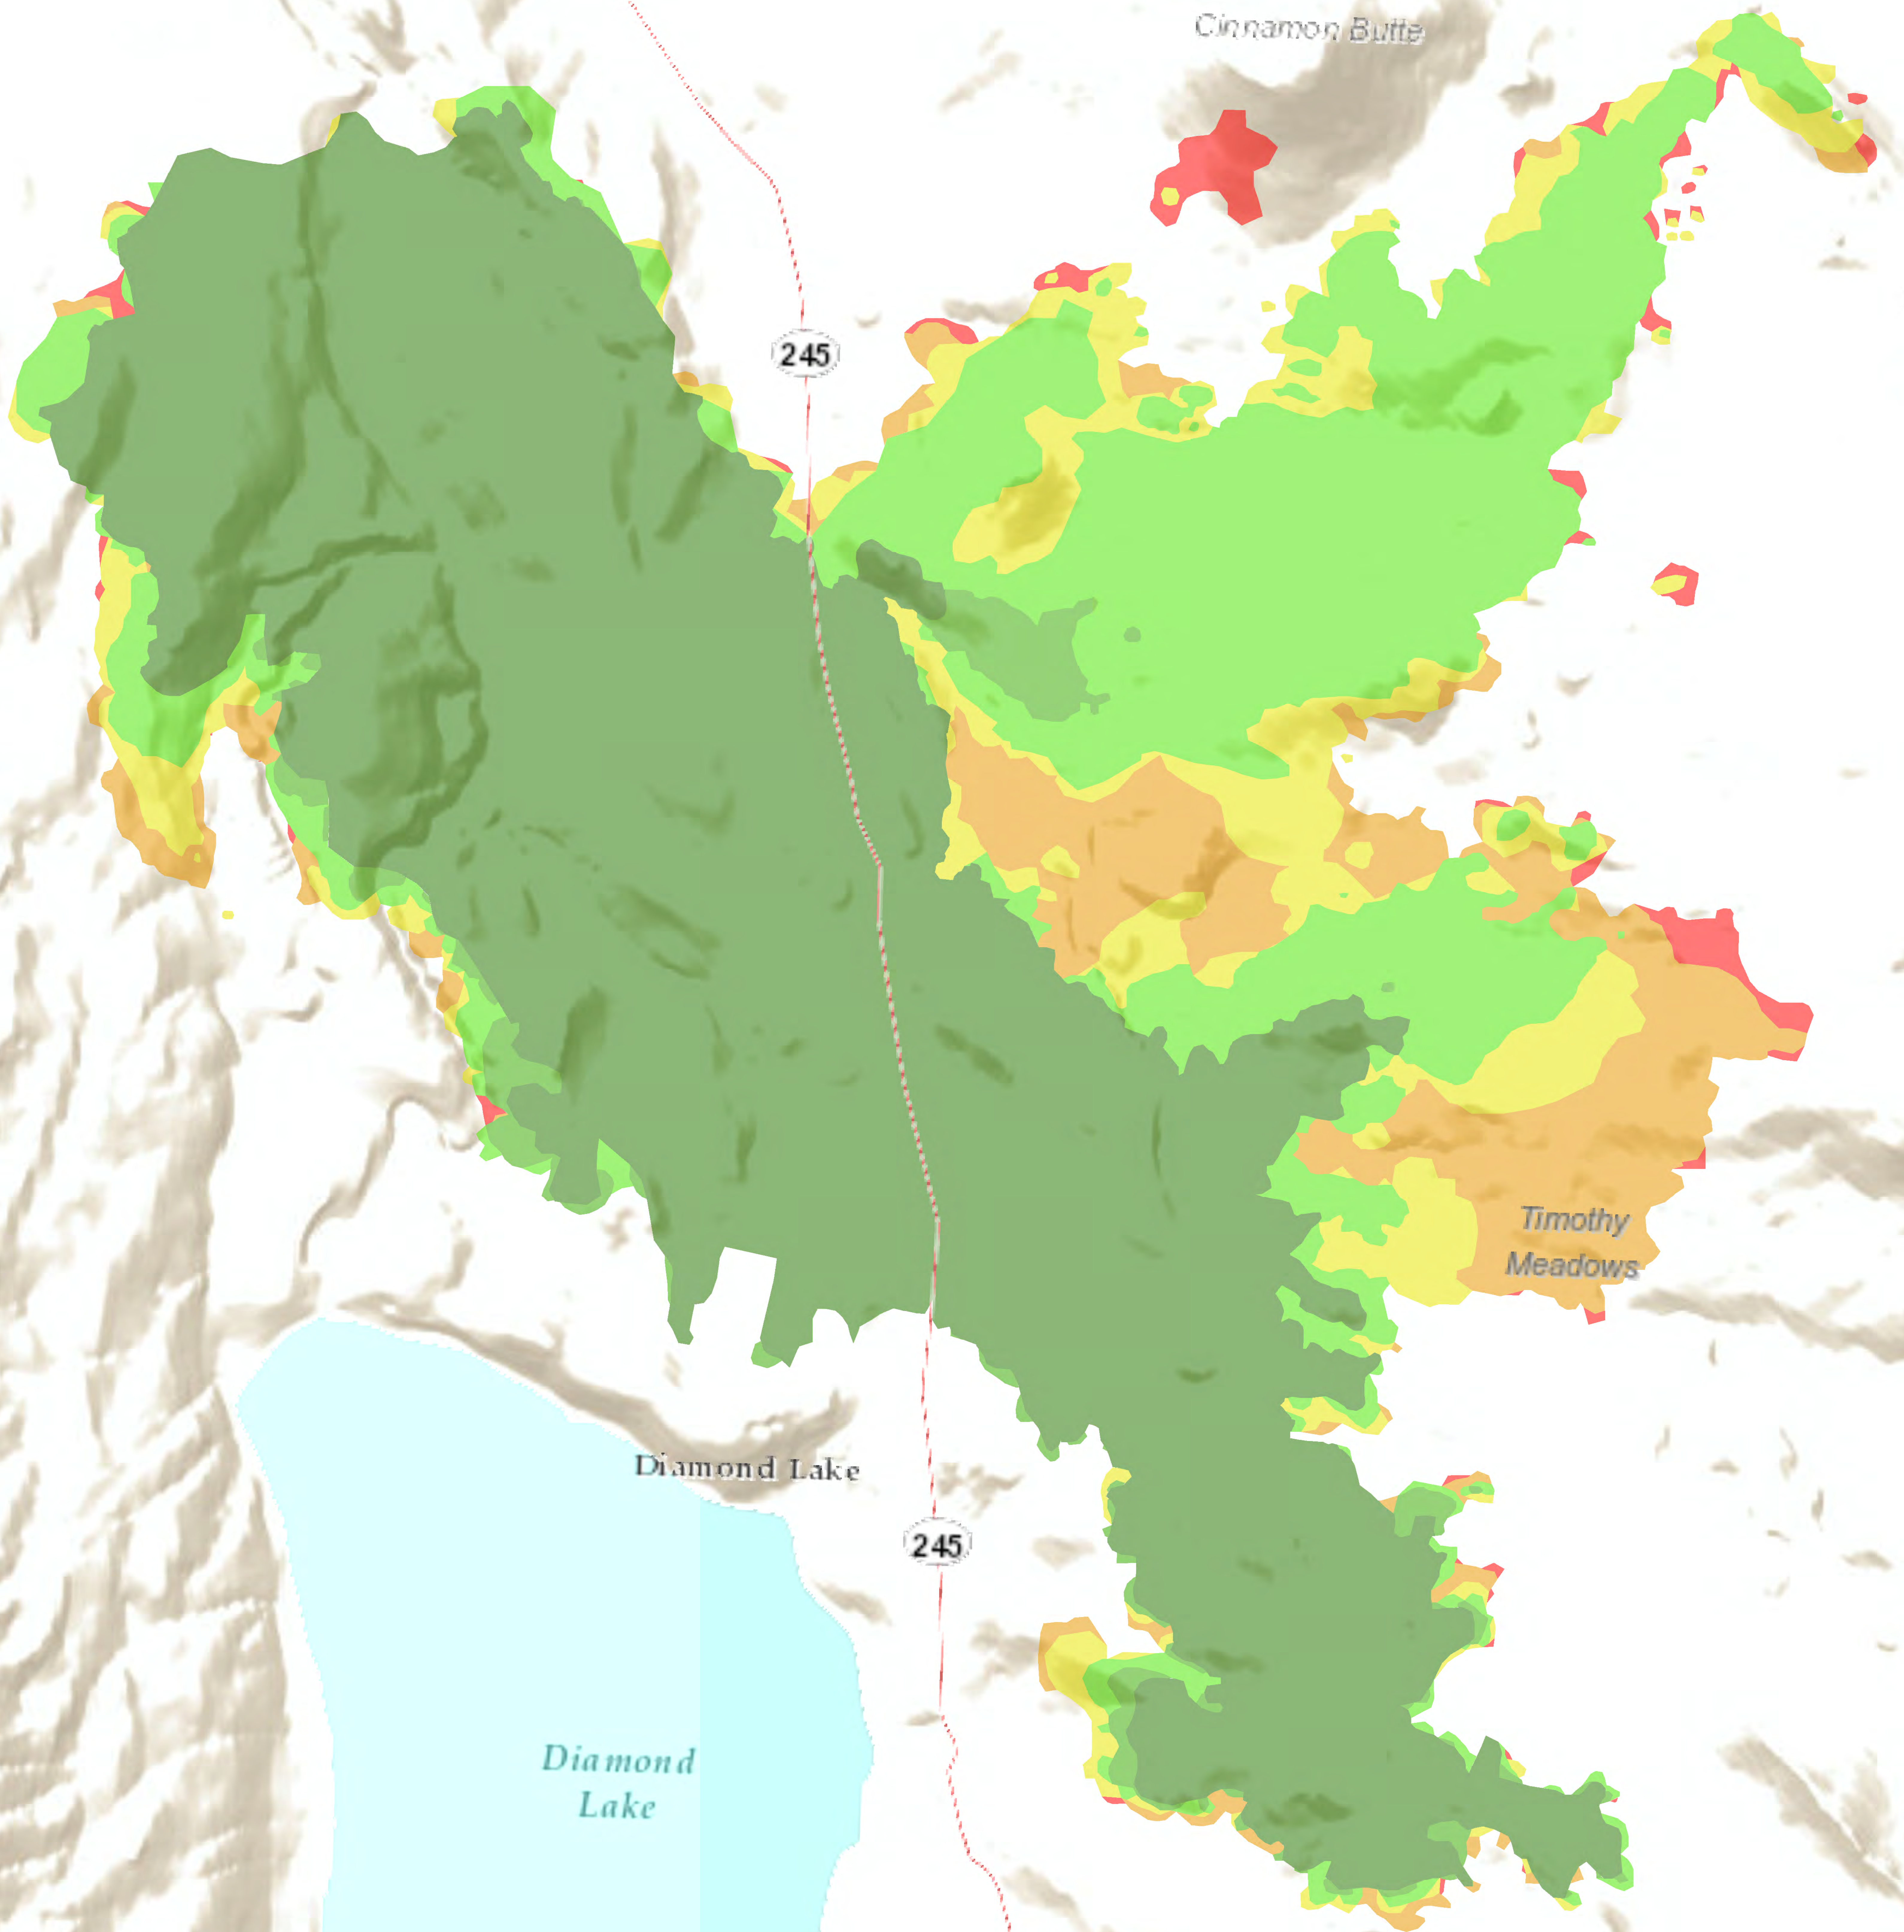

Thielsen Fire Progression Map

Date	Daily Acres	Total Acres
09/11/20	5,371	5,371
09/12/20	211	5,582
09/14/20	2,203	7,785
09/15/20	874	8,659
09/17/20	898	9,557
09/19/20	132	9,689

OR-UPF-000441

Approx 9,689 GIS/IR Acres
@ 0720
22% Contained

Created By: C. Vose GIS
Date Created: 09/20/2020