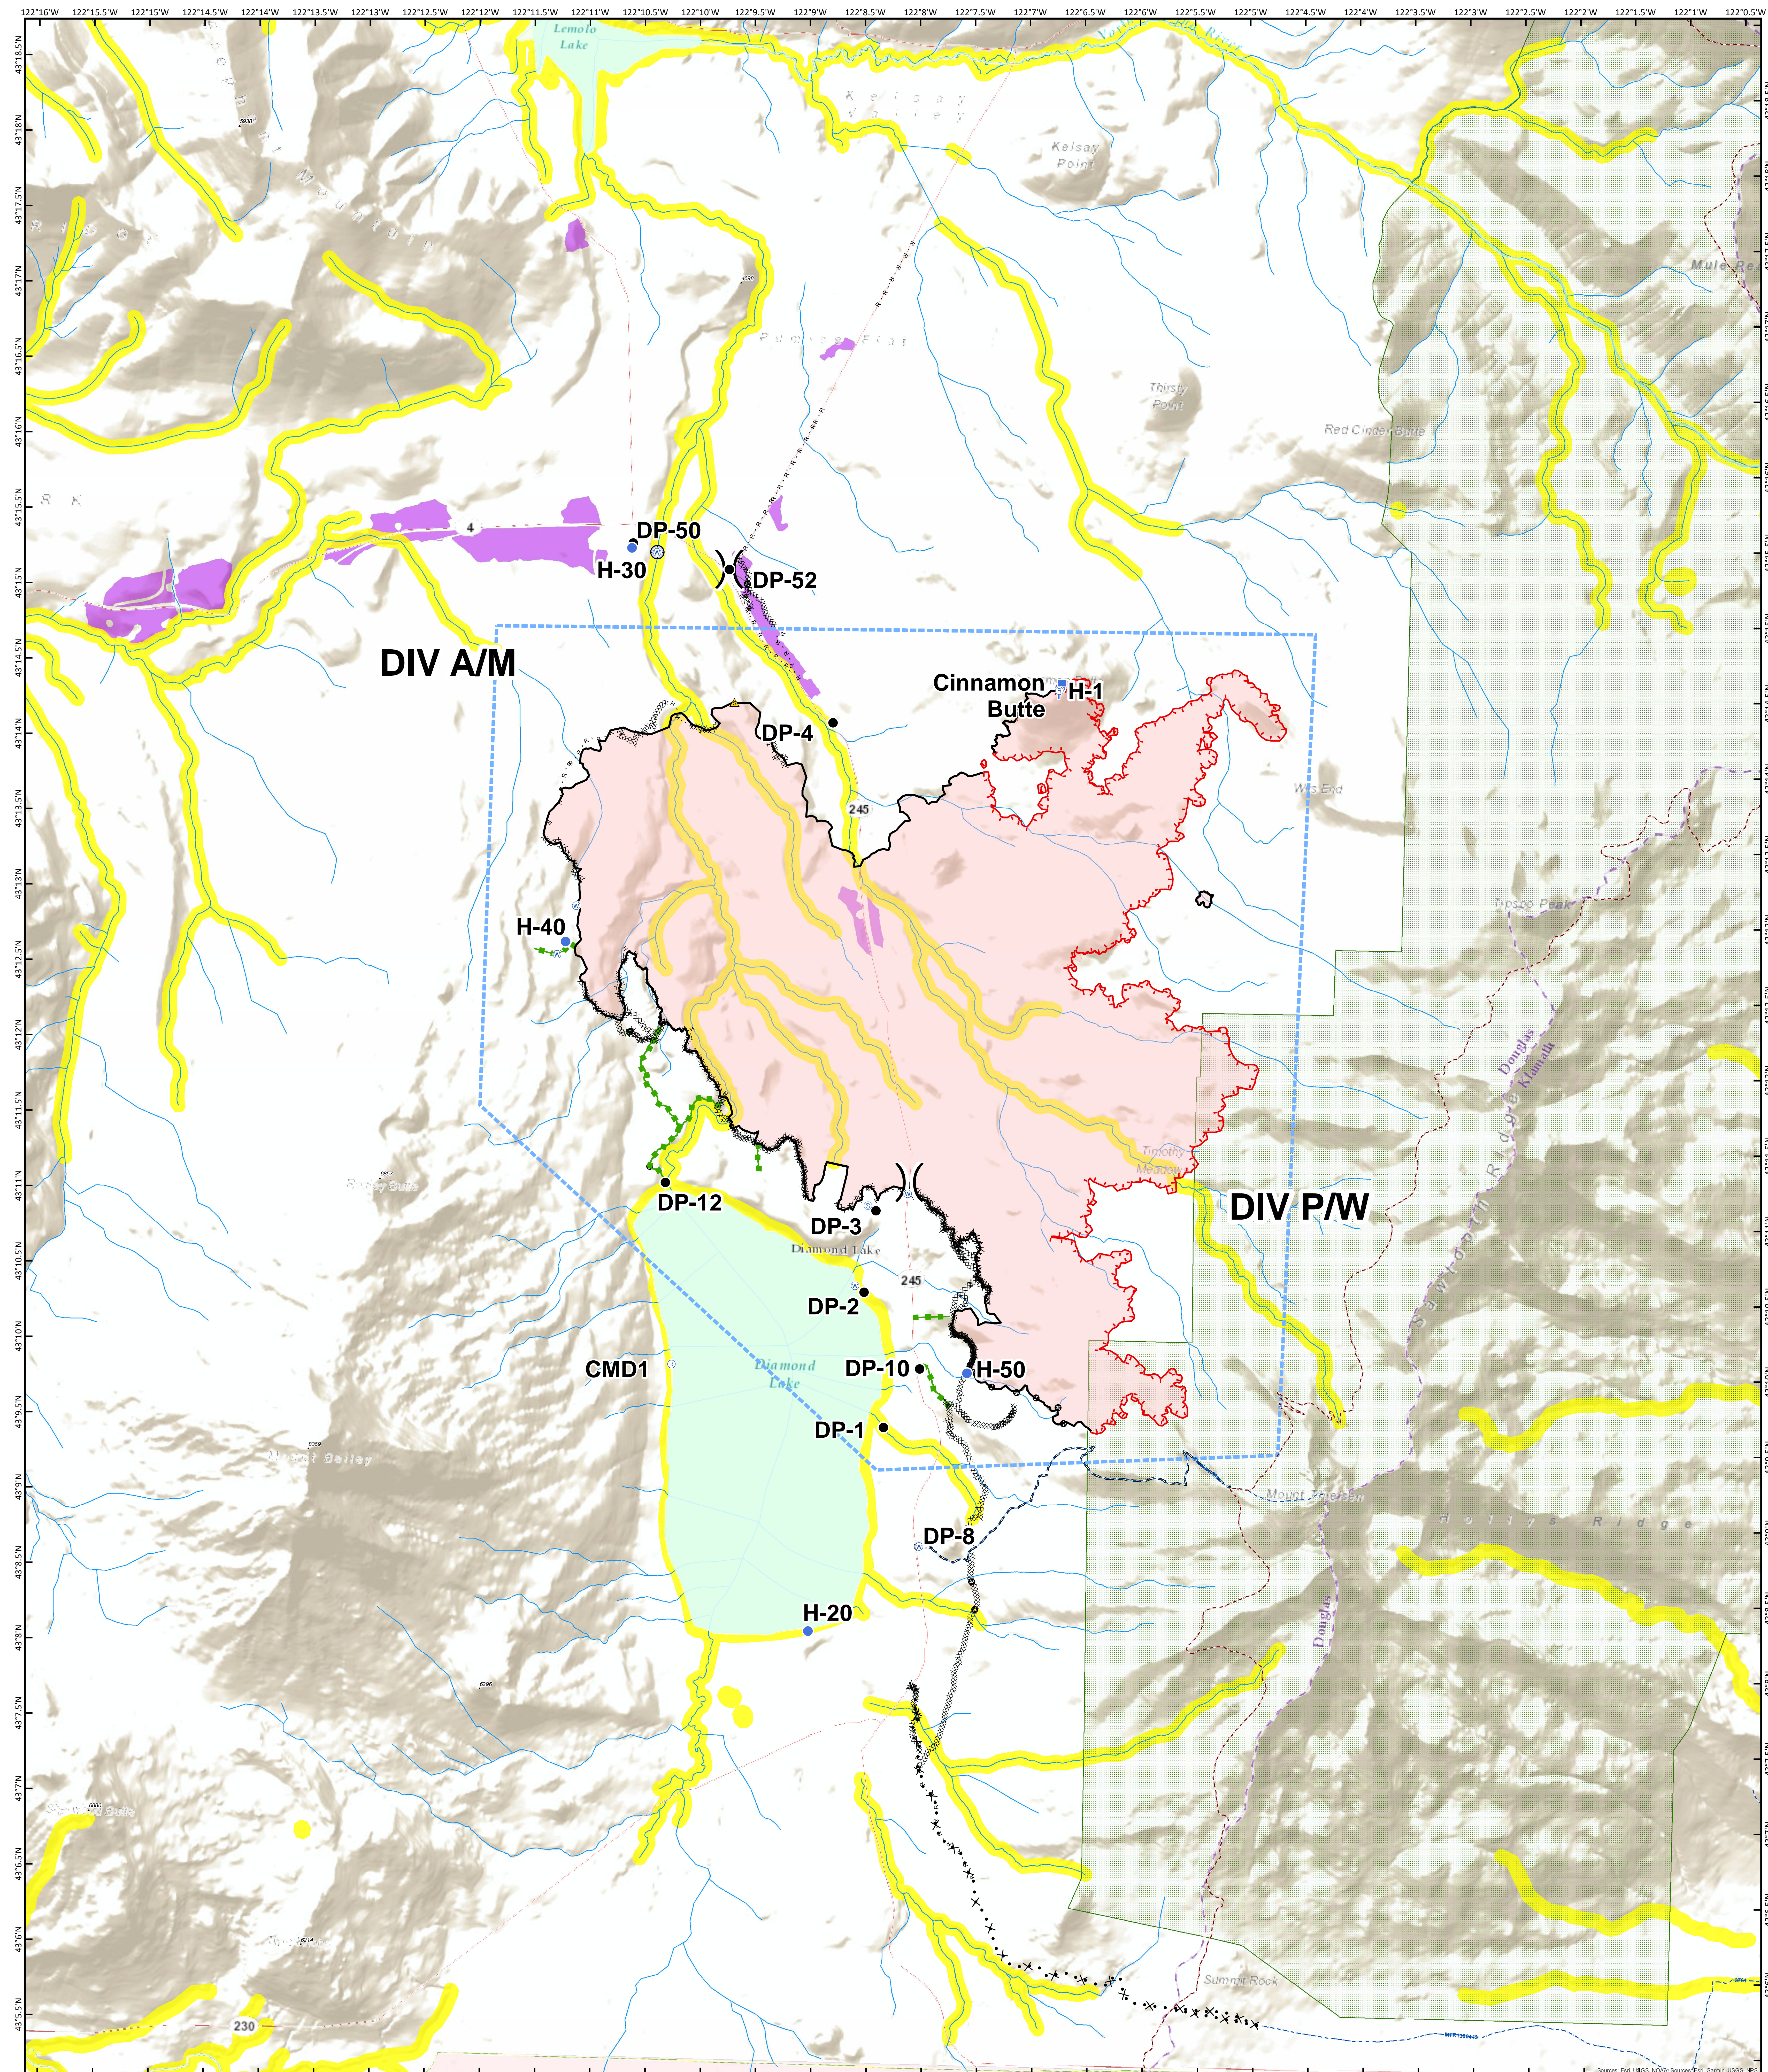

# Air Operations Map

Thielsen Fire  
OR-UPF-000441  
09/29/2020  
9,973 Acres

	TFR		Wildfire Daily Fire Perimeter		Line Break Completed		Repair Line		Safety Zone
	PacificCrestTrail		Uncontrolled Fire Edge		Completed Plow Line		Other		Staging Area
	FS Trails		Contained Line		Proposed Dozer Line		Drop Point		Water Source
	Timber Values at Risk		Completed Dozer Line		Fire Break Planned or Incomplete		Helispot		Water Development or Draft Site
	Retardant Avoidance Area		Completed Hand Line		Planned Fire Line		Lookout		Repeater
	Wilderness		Road at R - R Completed Line		Escape Route		Repeater		
	National Park Service								

9/28/2020 @ 2022  
NAD 1983 USFS R6 Albers  
SA Red Team GIS  
Latest Intel:  
20200927 @ 2045