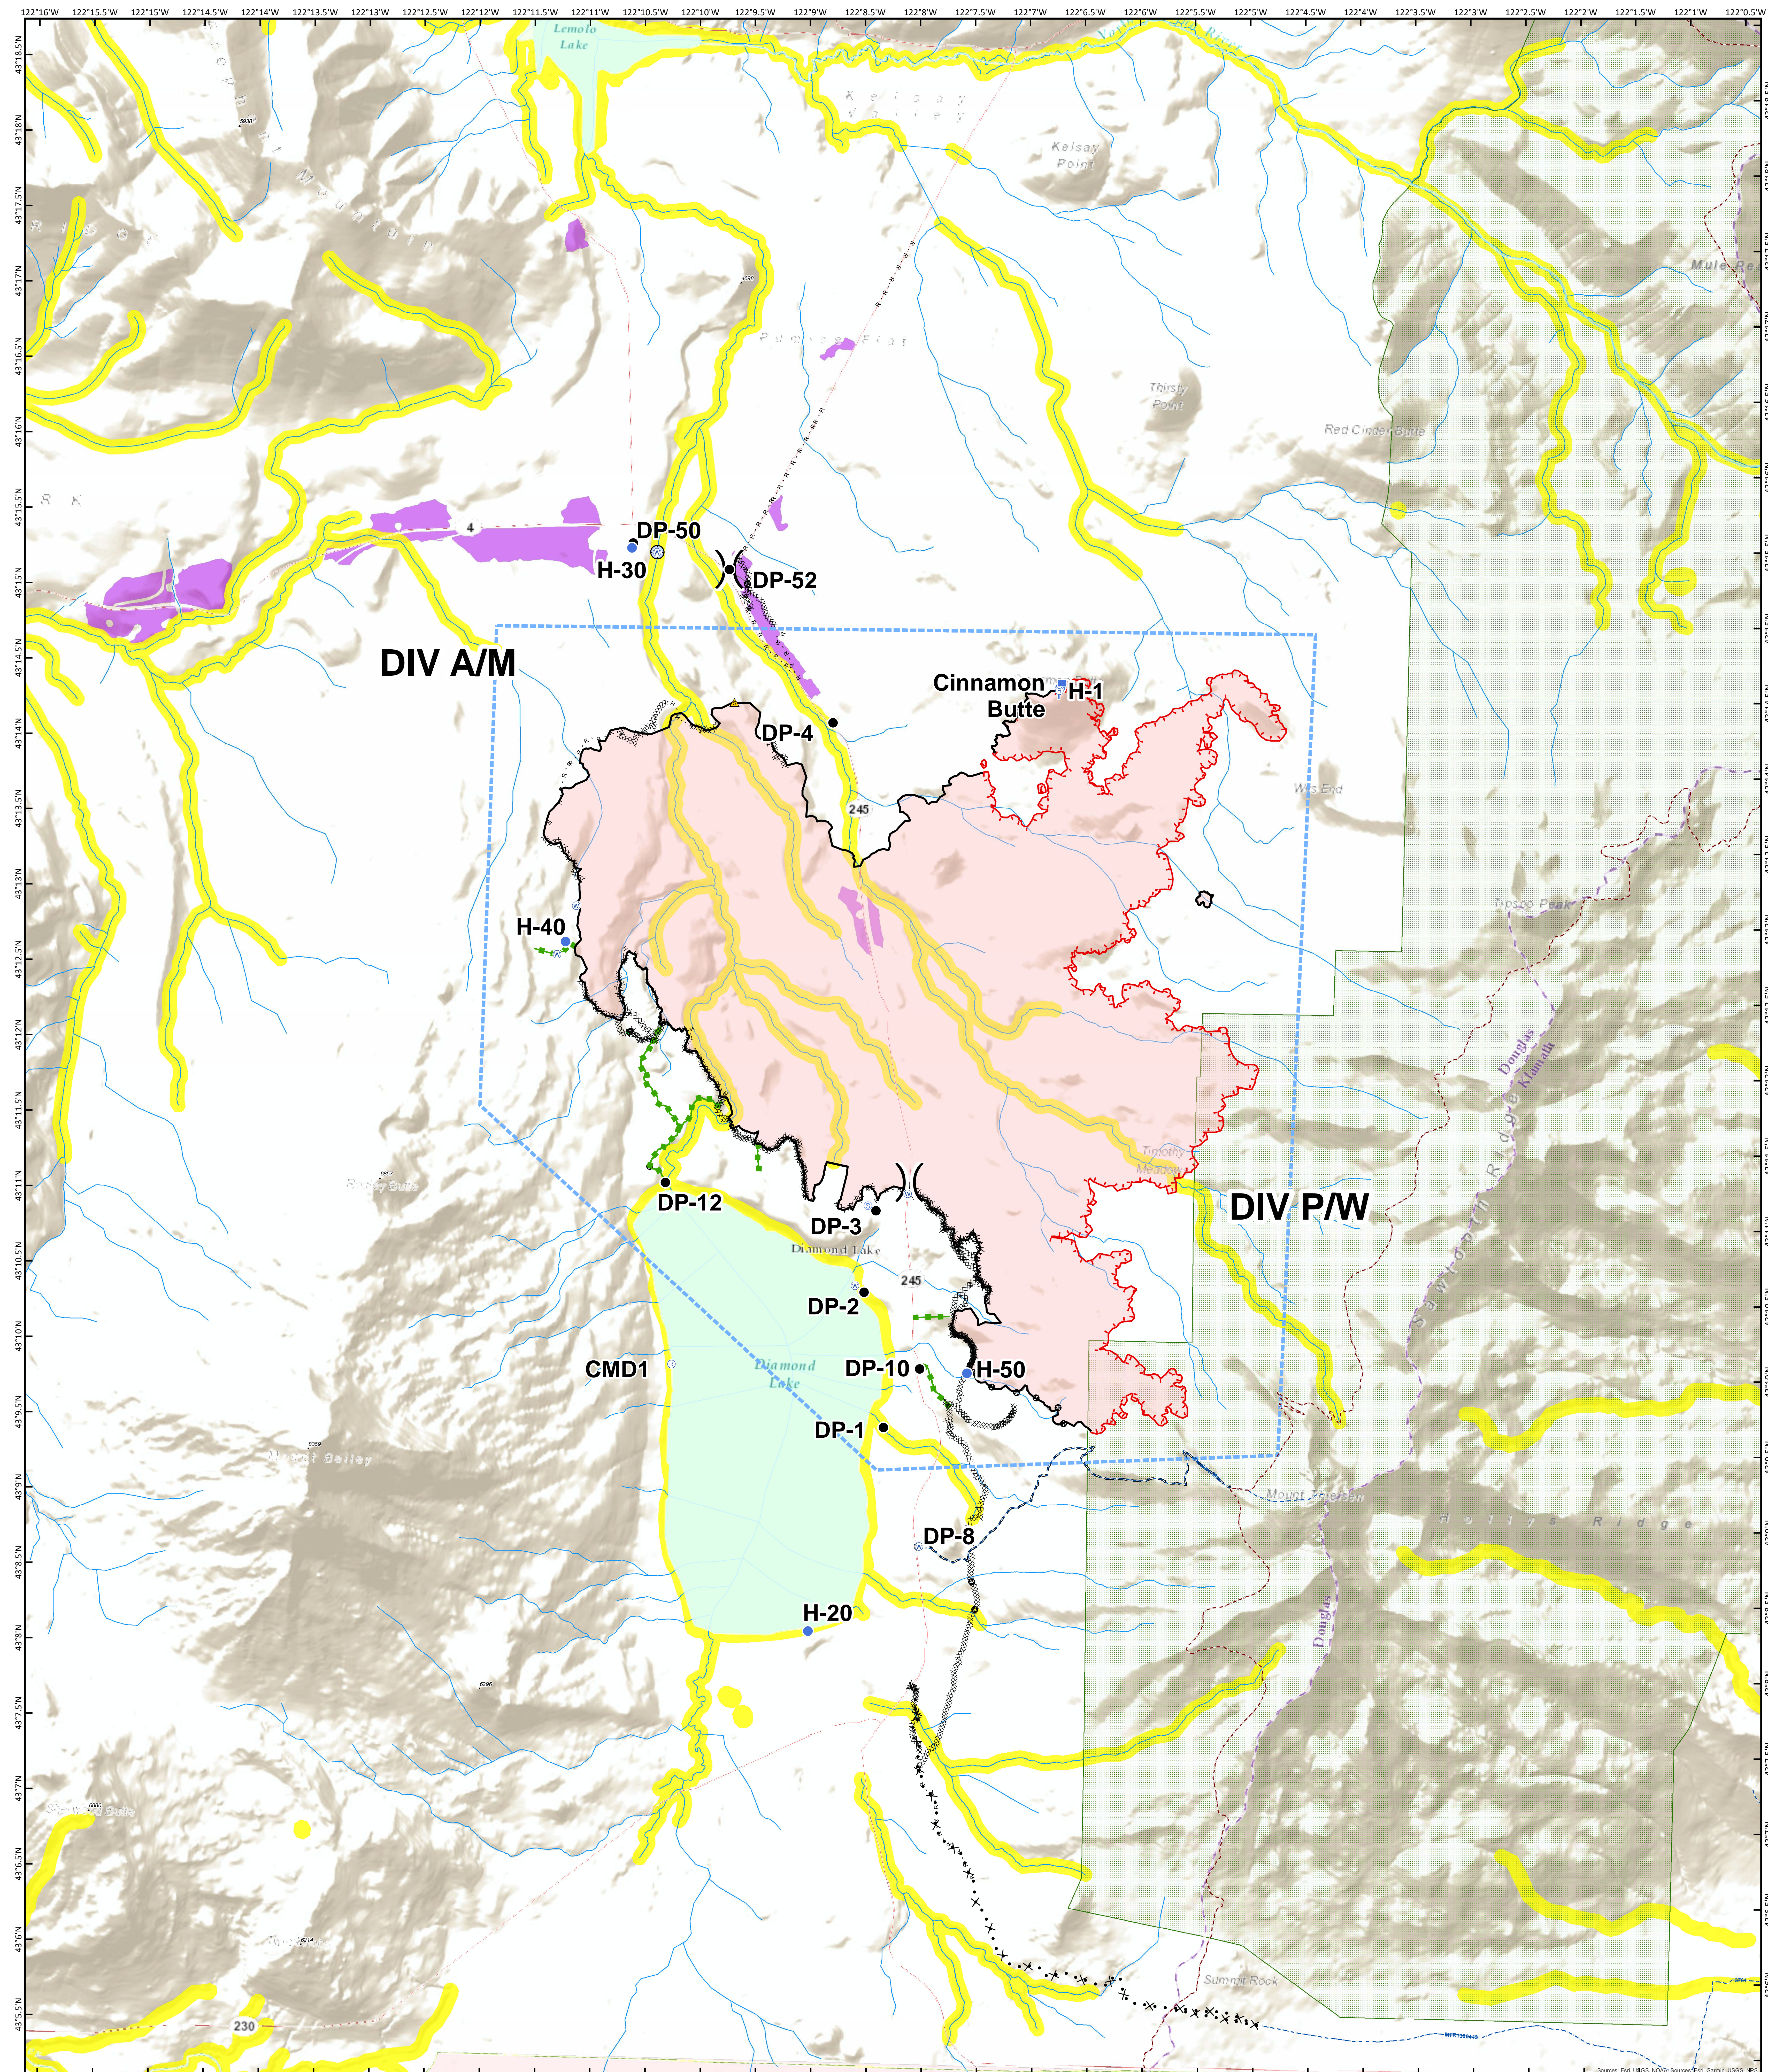

# Air Operations Map

Thielsen Fire  
OR-UPF-000441  
09/29/2020  
9,973 Acres

	Wildfire Daily Fire Perimeter		Line Break Completed		Repair Line		Safety Zone
	Pacific Crest Trail		Completed PLOW Line		Other		Staging Area
	FS Trails		Proposed Dozer Line		Drop Point		Water Source
	Timber Values at Risk		Fire Break Planned or Incomplete		Helispot		Water Development or Draft Site
	Retardant Avoidance Area		Planned Fire Line		Lookout		Repeater
	Wilderness		Escape Route				
	National Park Service						

9/28/2020 @ 2022  
NAD 1983 USFS R6 Albers  
SA Red Team GIS  
Latest Intel:  
20200927 @ 2045