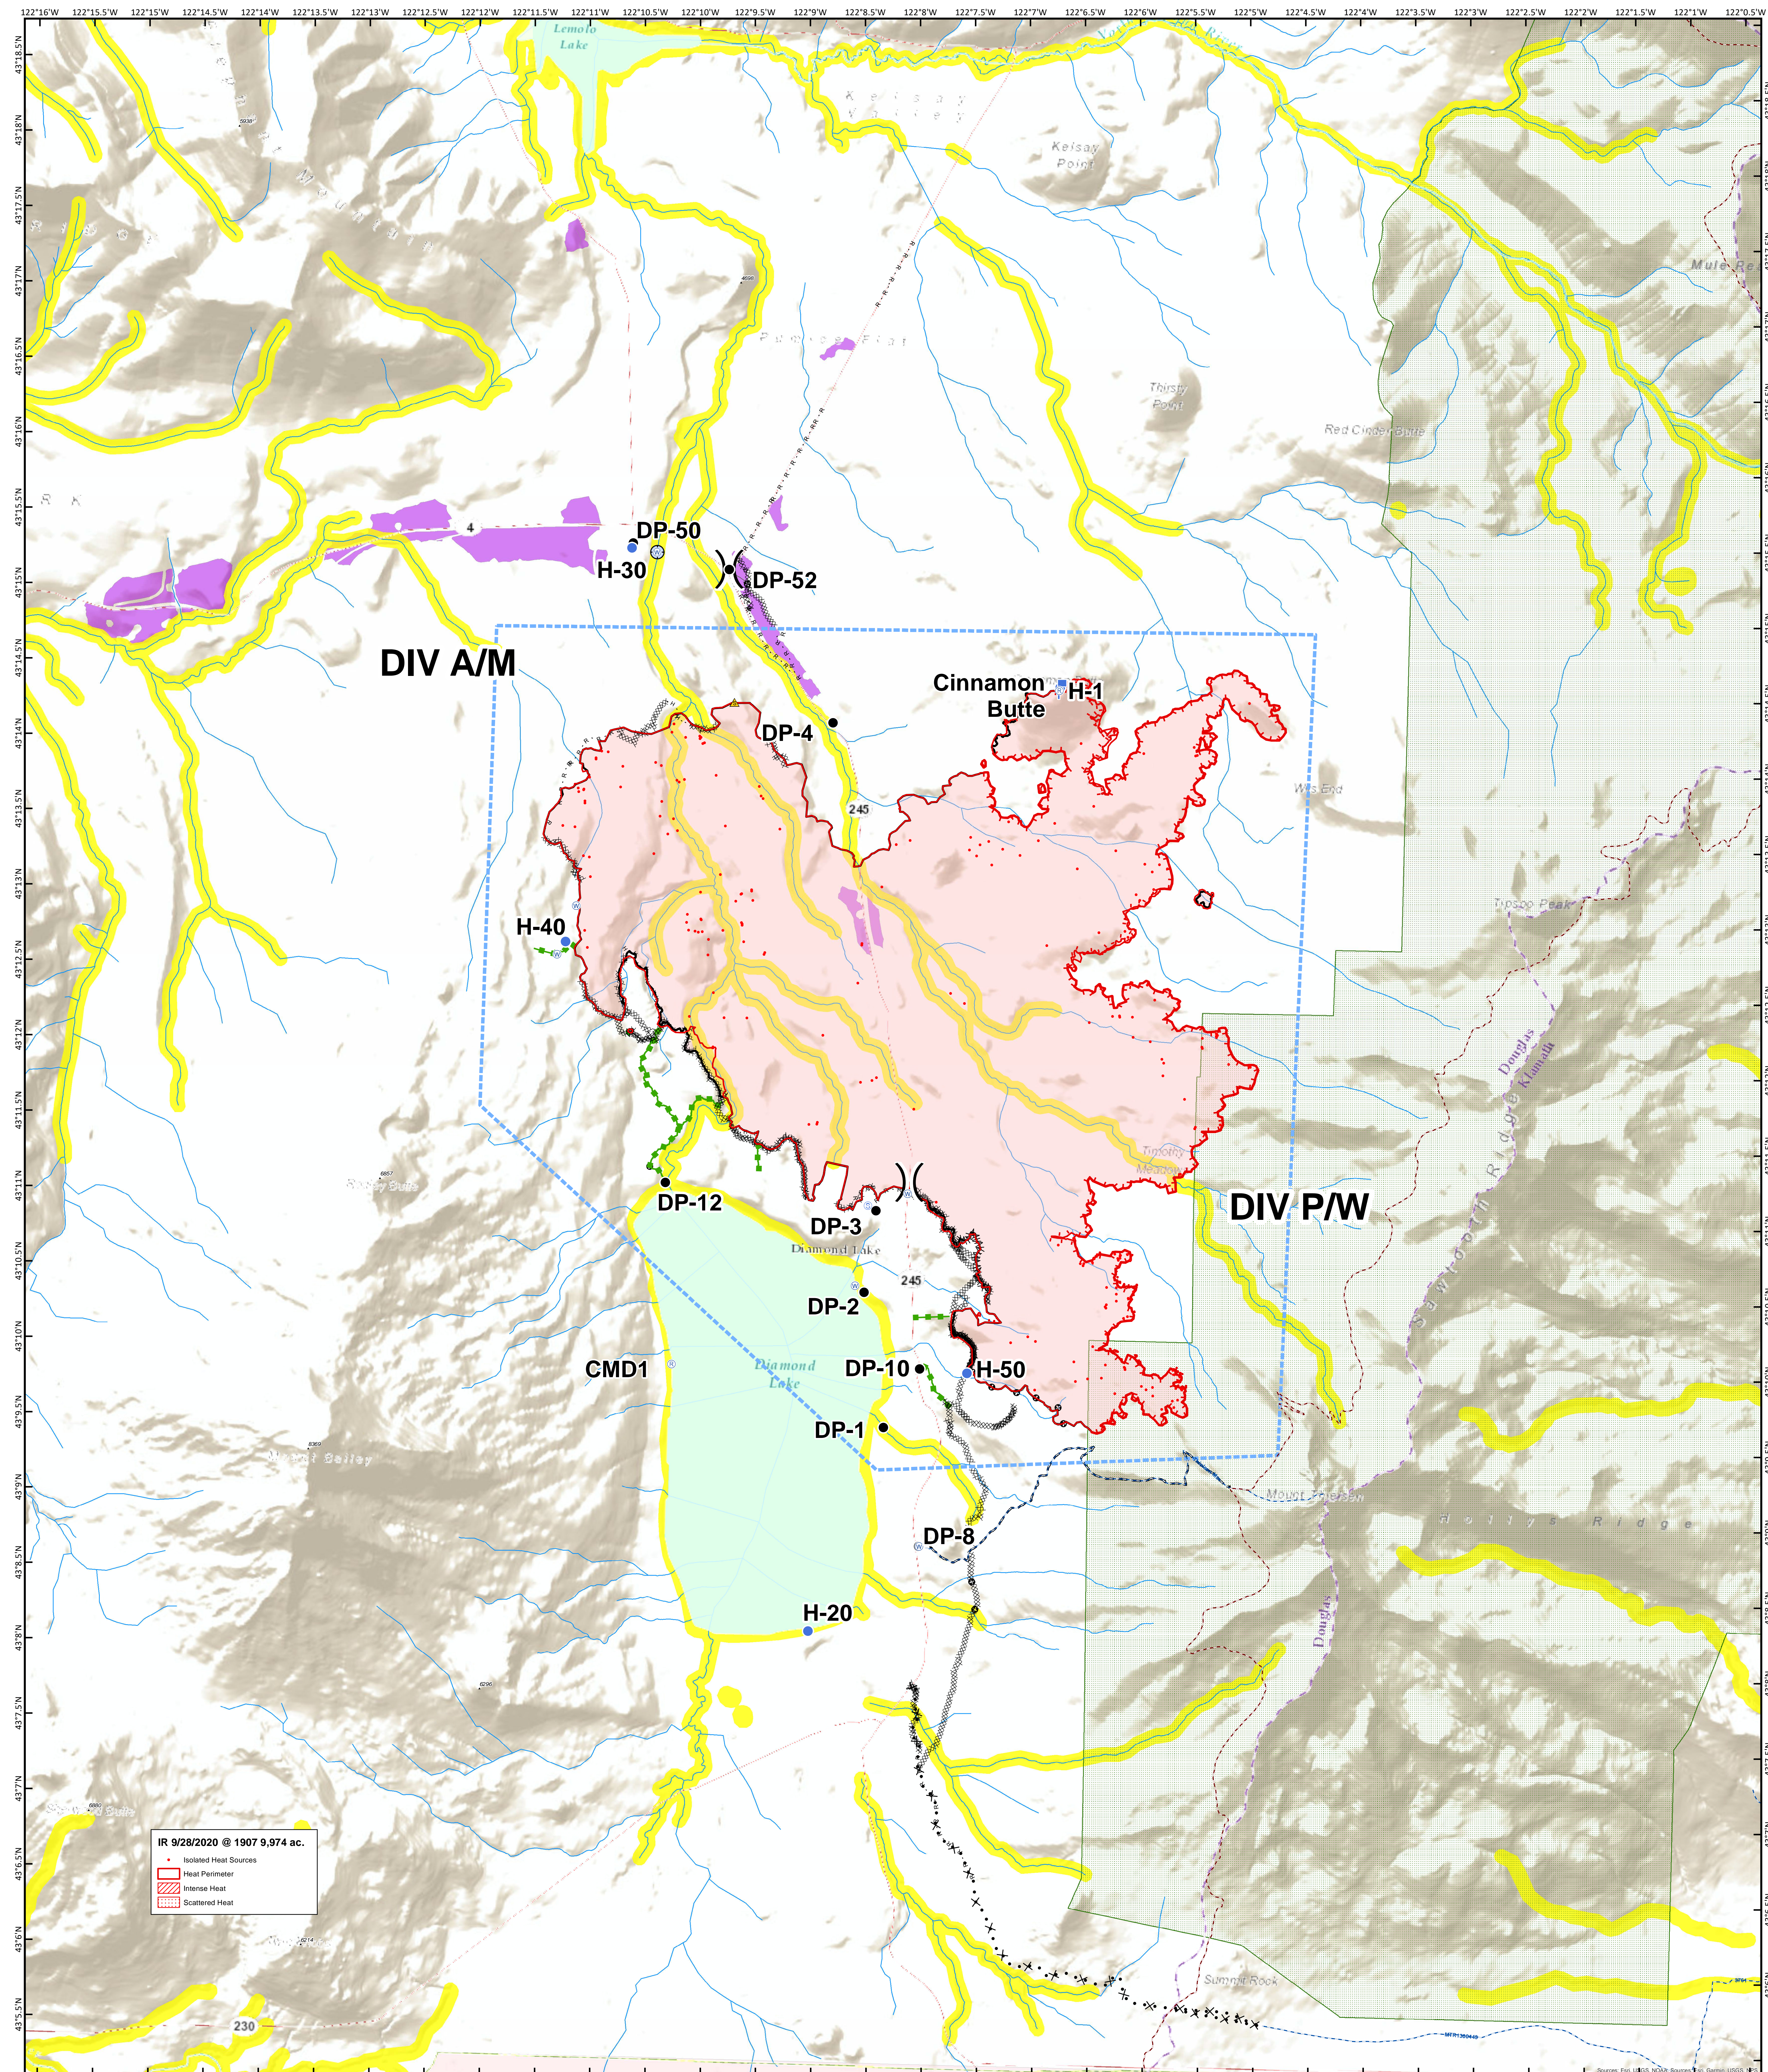

Air Operations Map

Thielsen Fire
OR-UPF-000441
09/29/2020
9,974 Acres

IR 9/28/2020 @ 1907 9,974 ac.
Isolated Heat Sources
Heat Perimeter
Intense Heat
Scattered Heat