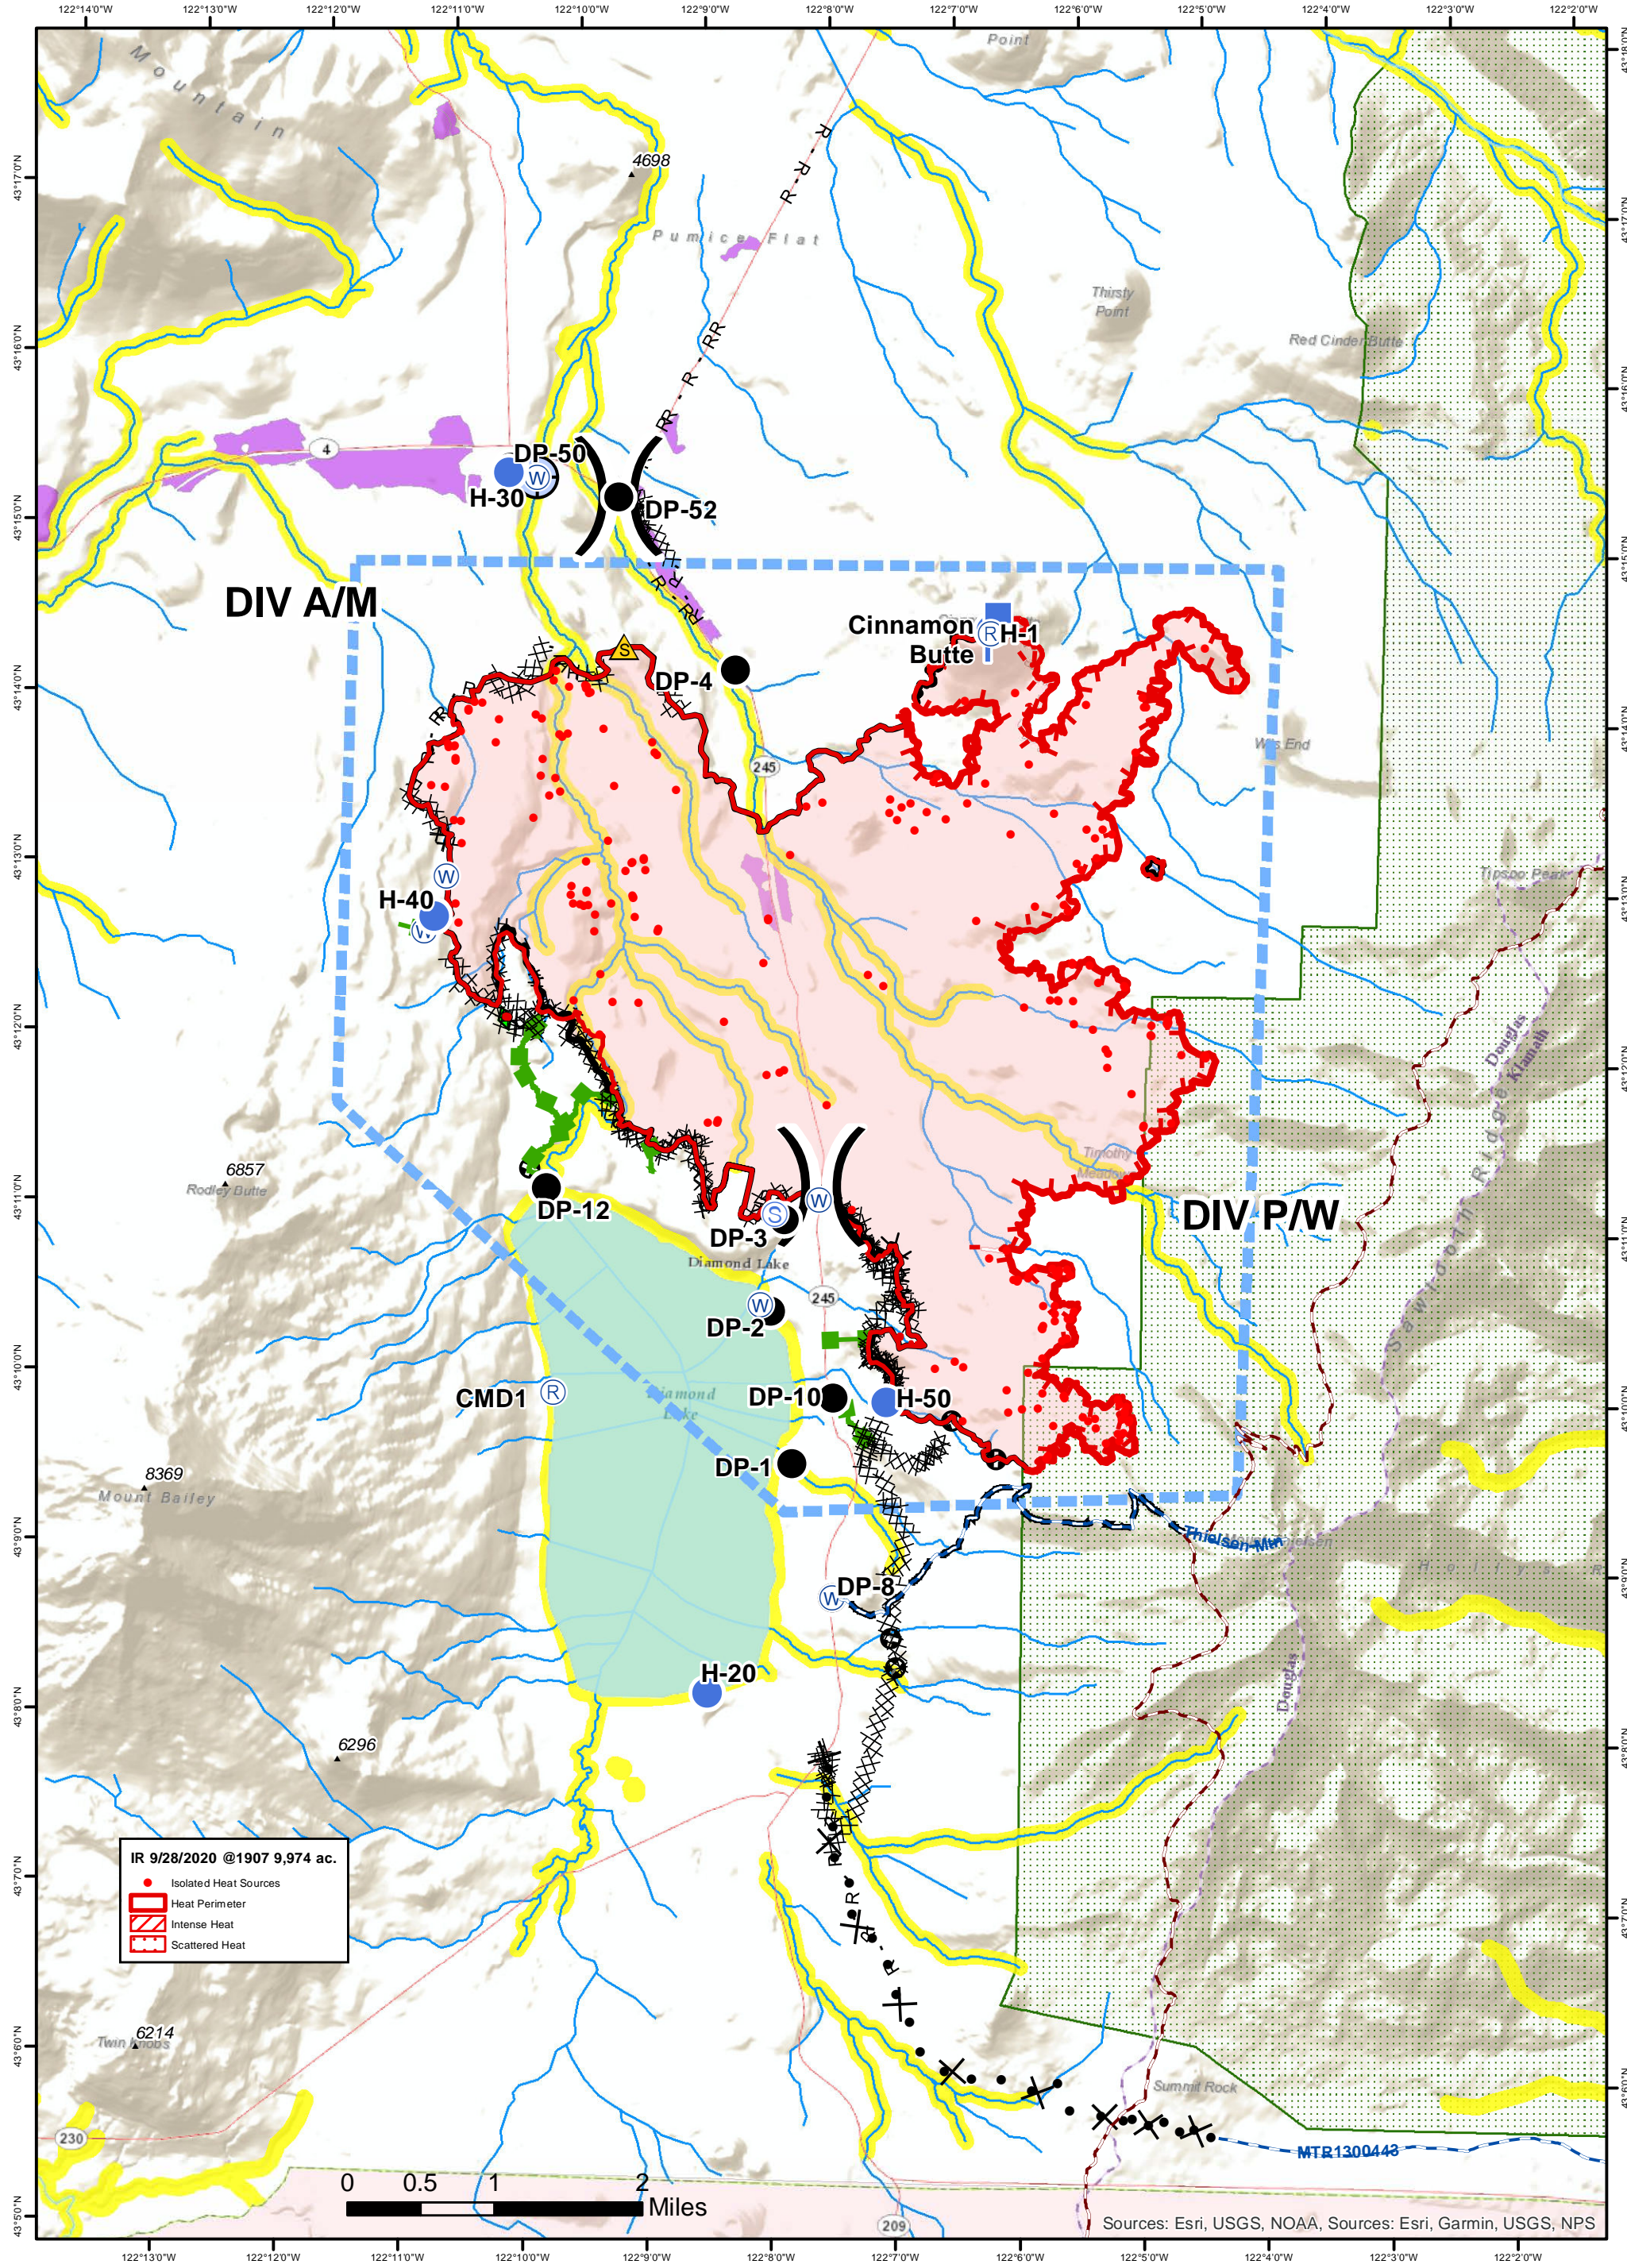

# Pilot Map

9,974 Acres

## Thielsen Fire OR-UPF-000441 09/29/2020

**IR 9/28/2020 @1907 9,974 ac.**

- Isolated Heat Sources
- Heat Perimeter
- Intense Heat
- Scattered Heat

TFR	Wilderness	Pacific Crest Trail	Completed Dozer Line	Line Break Completed	Fire Break Planned or Incomplete	Escape Route
Timber Values at Risk	Retardant Avoidance Area	Uncontrolled Fire Edge	Completed Hand Line	Completed Plow Line	Planned Fire Line	Repair Line
National Park Service	FS Trails	Contained Line	Road as Completed Line	Proposed Dozer Line	Other	

NAD 1983 USFS R6 Albers  
 SA Red Team GIS  
 9/28/2020 @ 2114  
 Latest Intel:  
 20200928 @ 1907