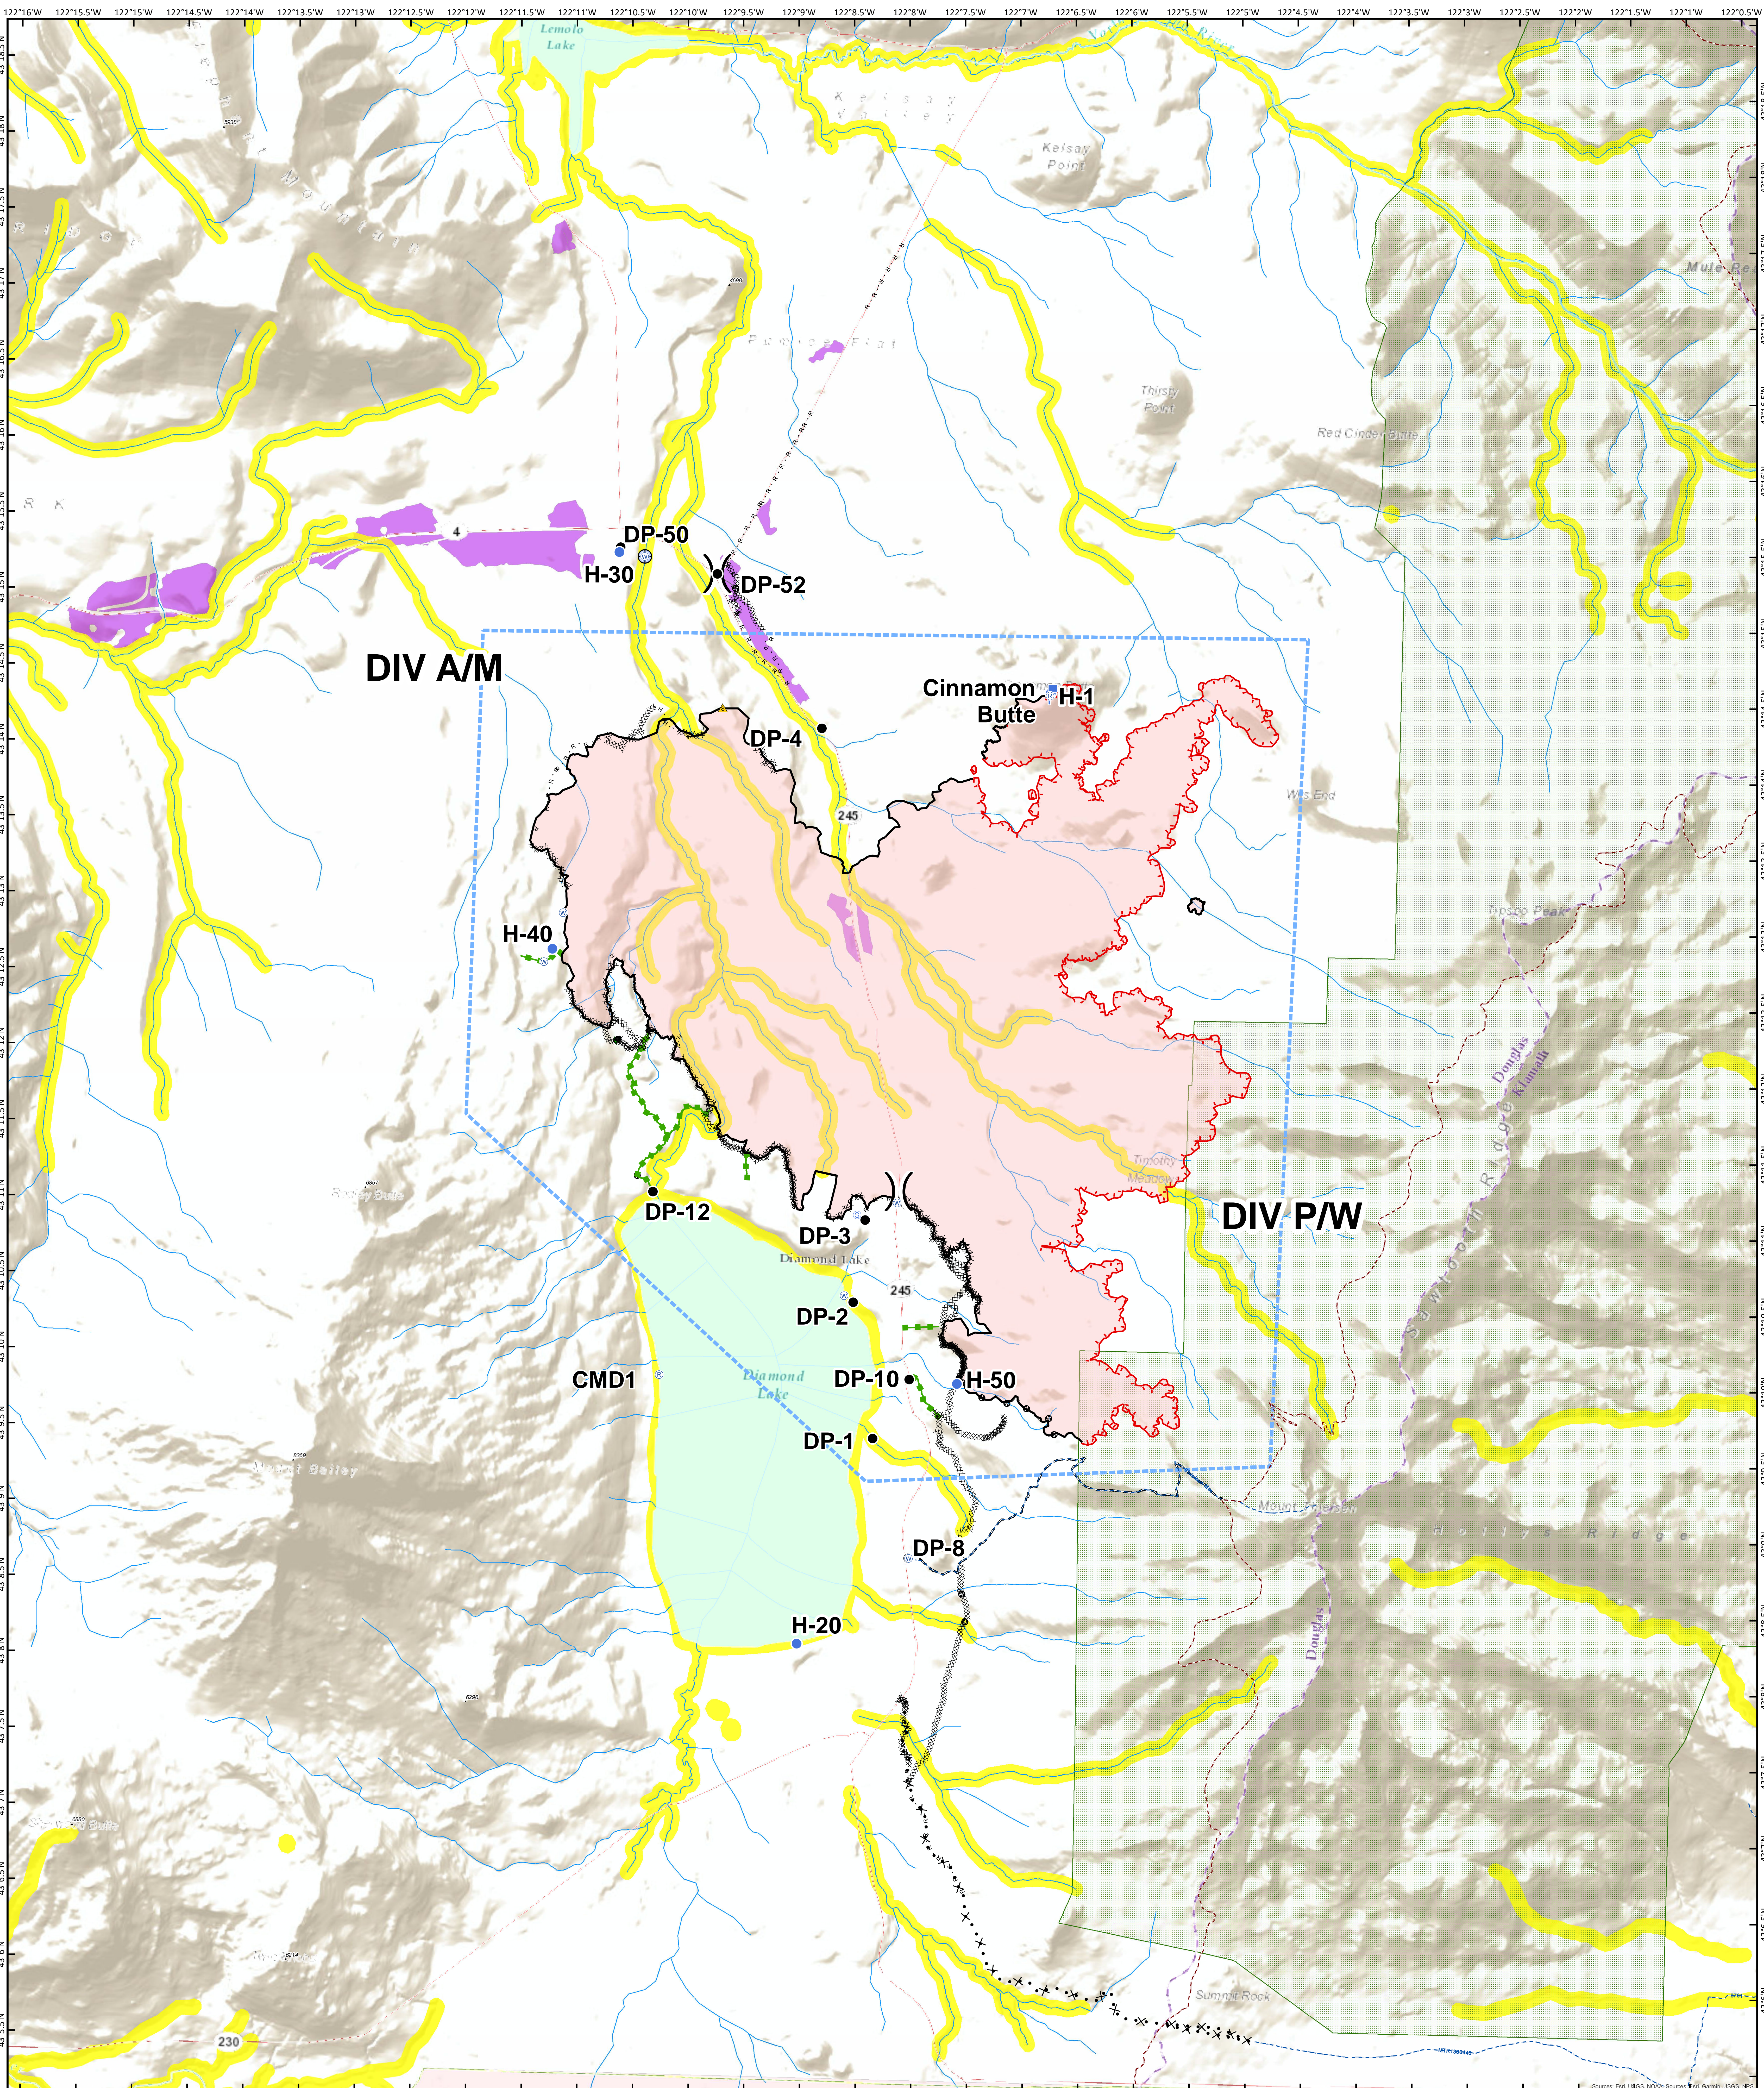

Air Operations Map

Thielsen Fire
OR-UPF-000441
09/30/2020
9,974 Acres

	TFR		Wildfire Daily Fire Perimeter		Line Break Completed		Repair Line		Safety Zone
	Pacific Crest Trail		Uncontrolled Fire Edge		Completed Plow Line		Other		Staging Area
	FS Trails		Completed Dozer Line		Proposed Dozer Line		Drop Point		Water Source
	Timber Values at Risk		Completed Hand Line		Fire Break Planned or Incomplete		Helispot		Water Development or Draft Site
	Retardant Avoidance Area		R - R - R Completed Road		Planned Fire Line		Lookout		Repeater
	Wilderness		Escape Route		Division Break				

9/29/2020 @ 1935
NAD 1983 USFS R6 Albers
SA Red Team GIS
Latest Intel:
20200928 @ 2007