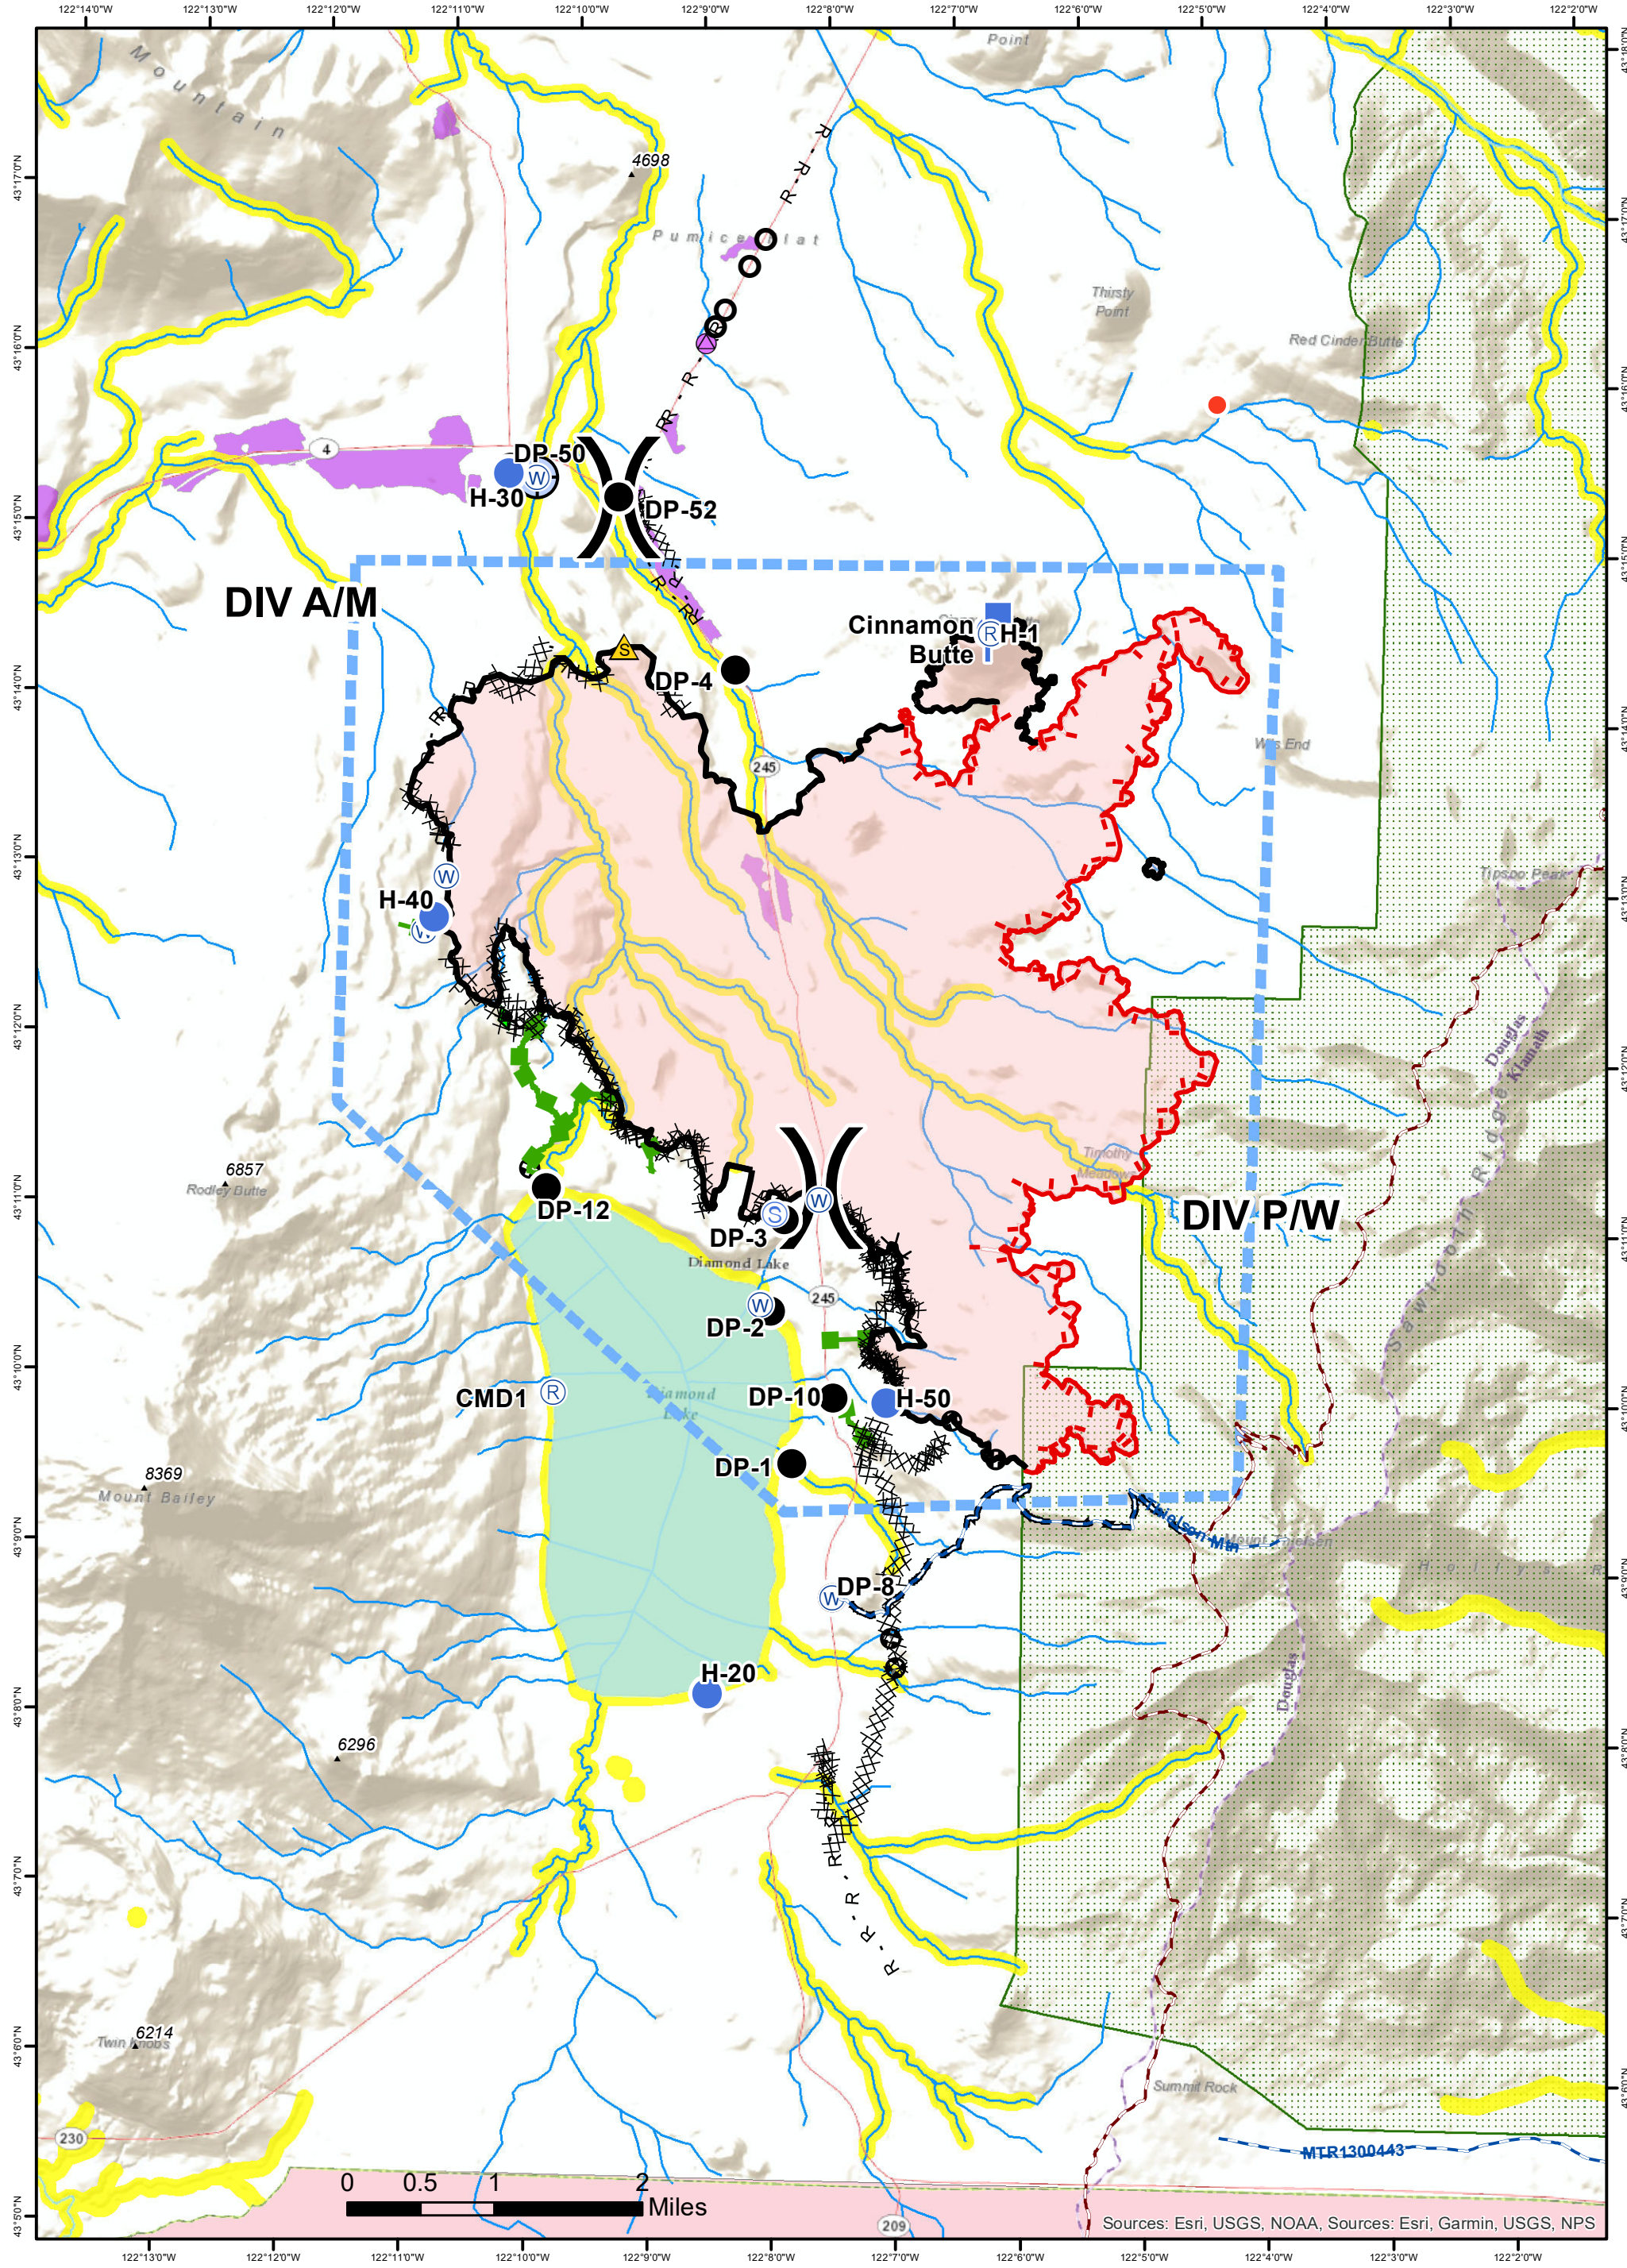

Pilot Map

9,974 Acres

Thielsen Fire OR-UPF-000441 10/01/2020

TFR	Wilderness	Pacific Crest Trail	Completed Dozer Line	Line Break Completed	Fire Break Planned or Incomplete	Escape Route
Timber Values at Risk	Retardant Avoidance Area	Uncontrolled Fire Edge	Completed Hand Line	Completed Plow Line	Planned Fire Line	Repair Line
National Park Service	FS Trails	Contained Line	Road as Completed Line	Other		

NAD 1983 USFS R6 Albers
 SA Red Team GIS
 9/30/2020 @ 2005
 Latest Intel:
 20200928 @ 2007