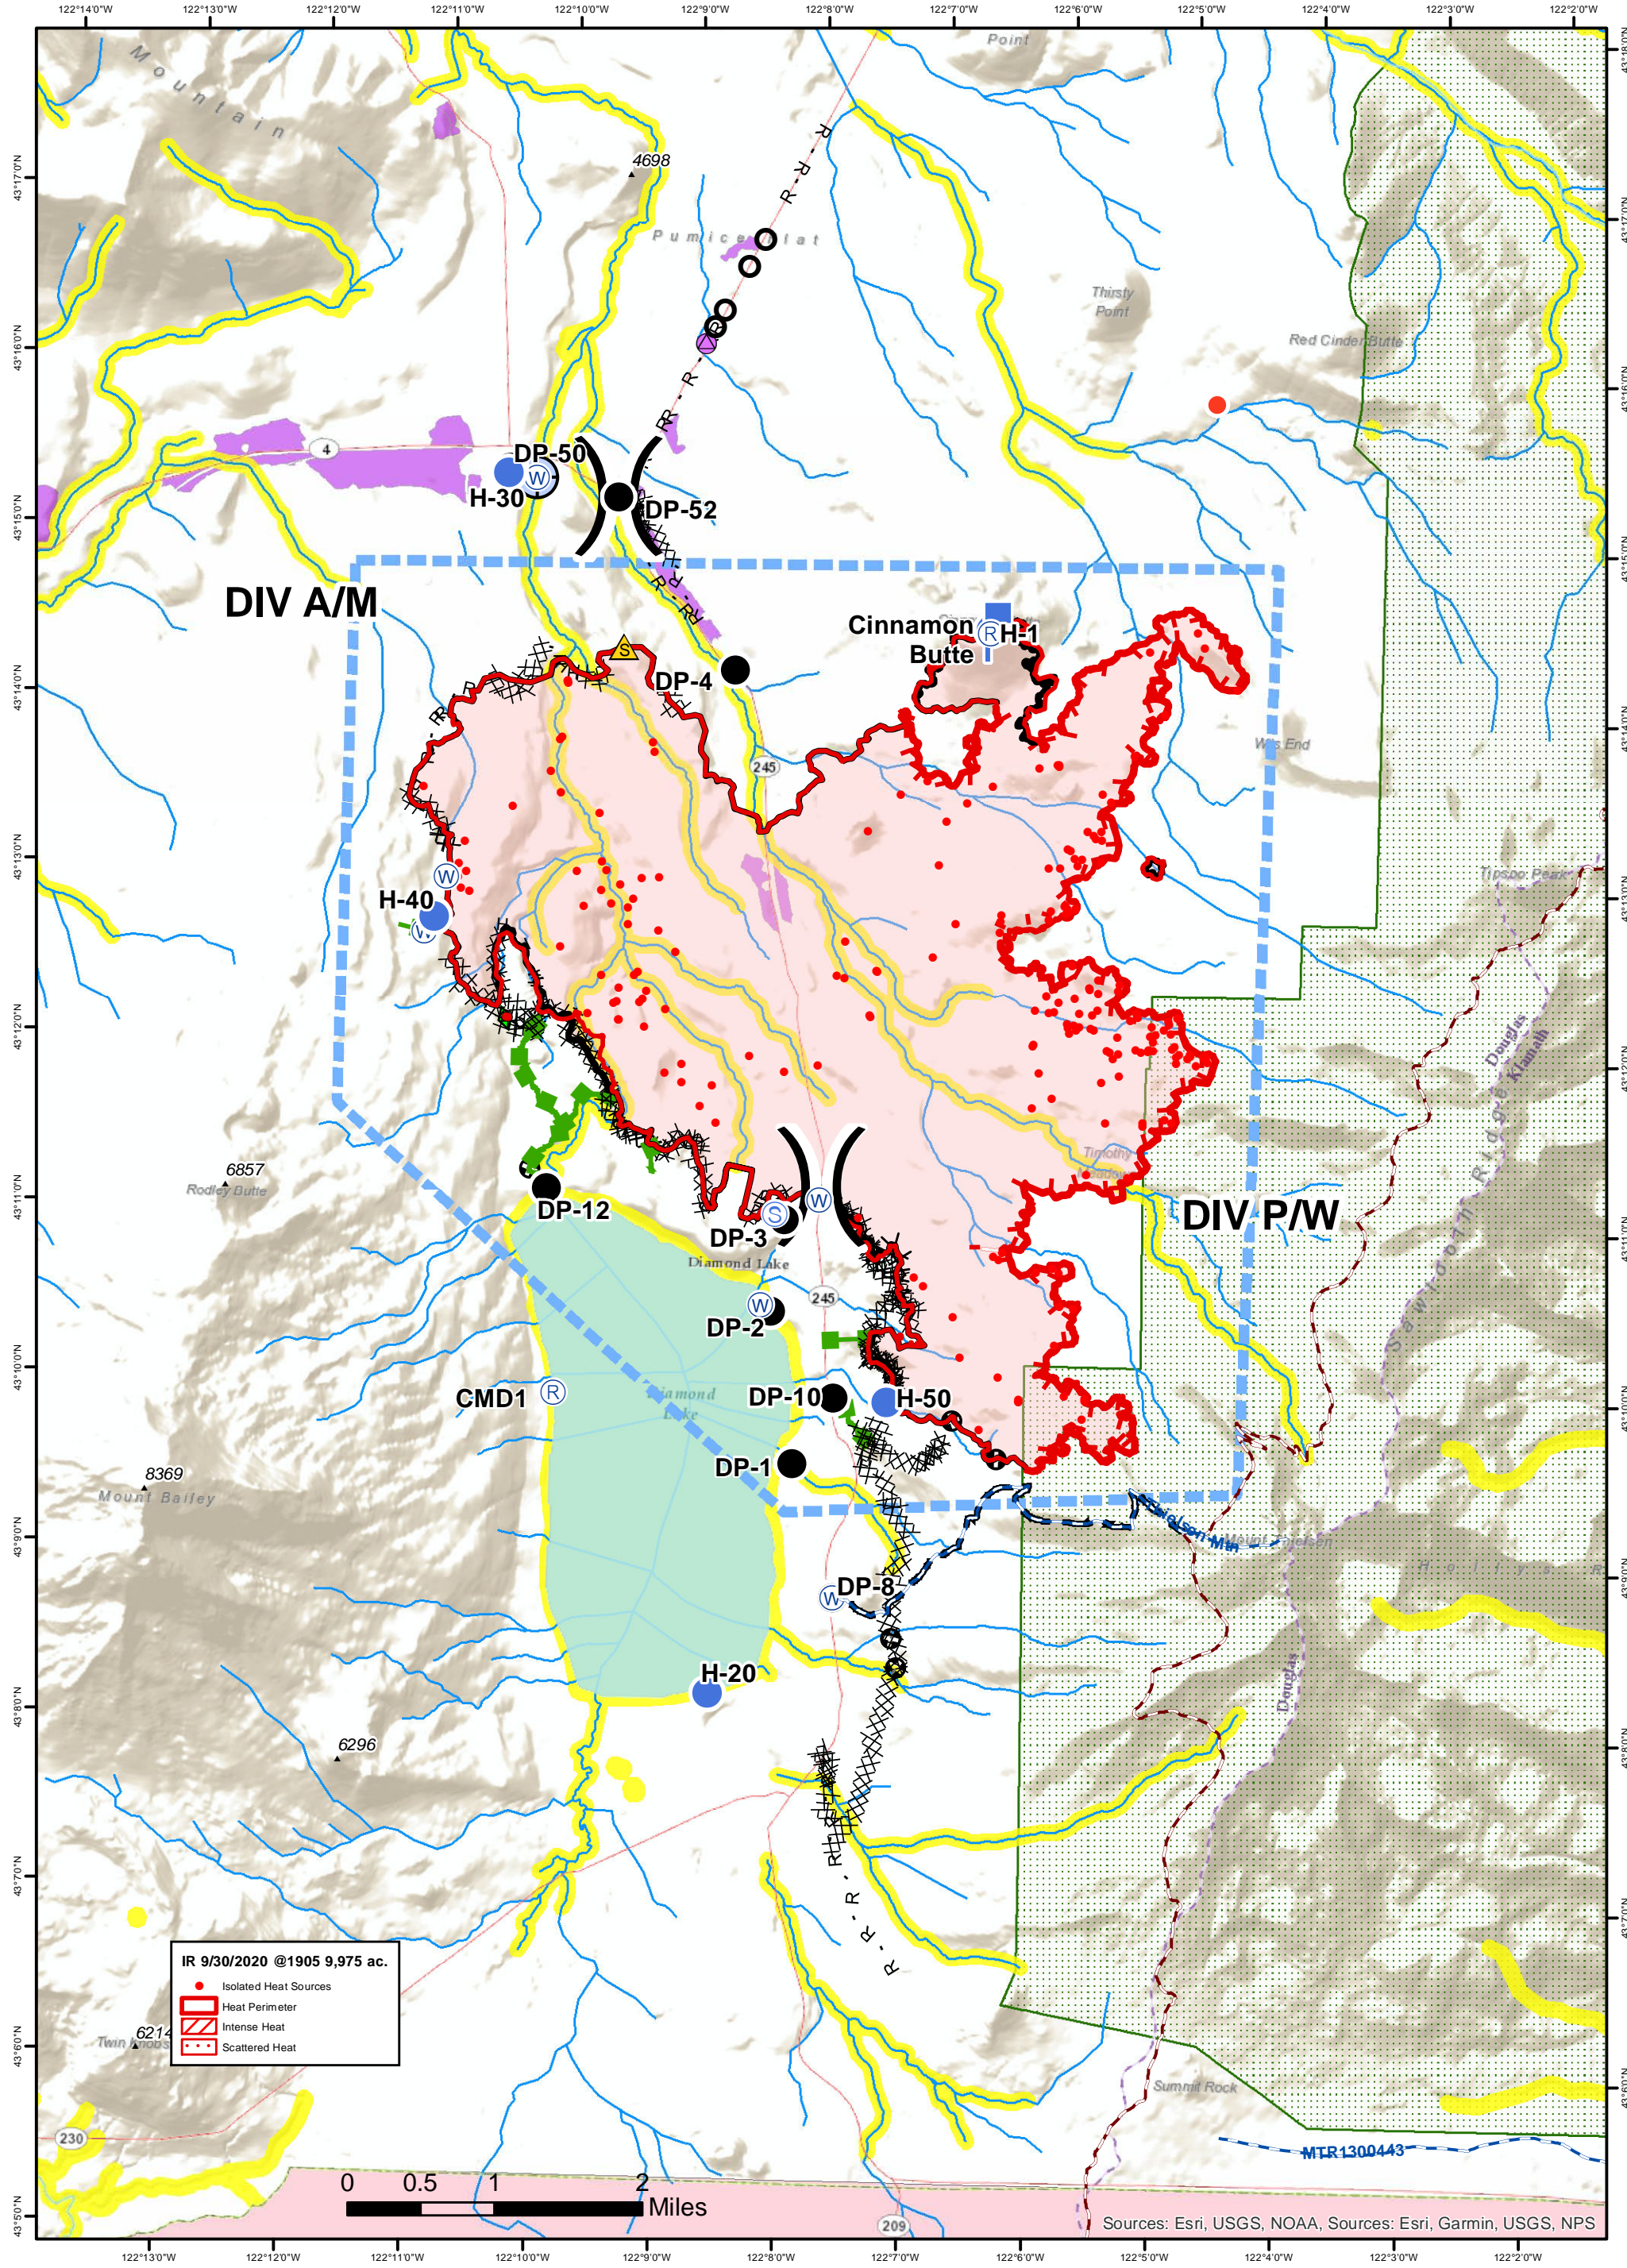

Pilot Map

9,974 Acres

Thielsen Fire OR-UPF-000441

10/01/2020

TFR	Wilderness	Pacific Crest Trail	Completed Dozer Line	Line Break Completed	Fire Break Planned or Incomplete	Escape Route
Timber Values at Risk	Retardant Avoidance Area	Uncontrolled Fire Edge	Completed Hand Line	Completed Plow Line	Planned Fire Line	Repair Line
National Park Service	FS Trails	Contained Line	Road as Completed Line	Other		

NAD 1983 USFS R6 Albers
 SA Red Team GIS
 10/1/2020 @ 0635
 Latest Intel:
 20200910 @ 1905