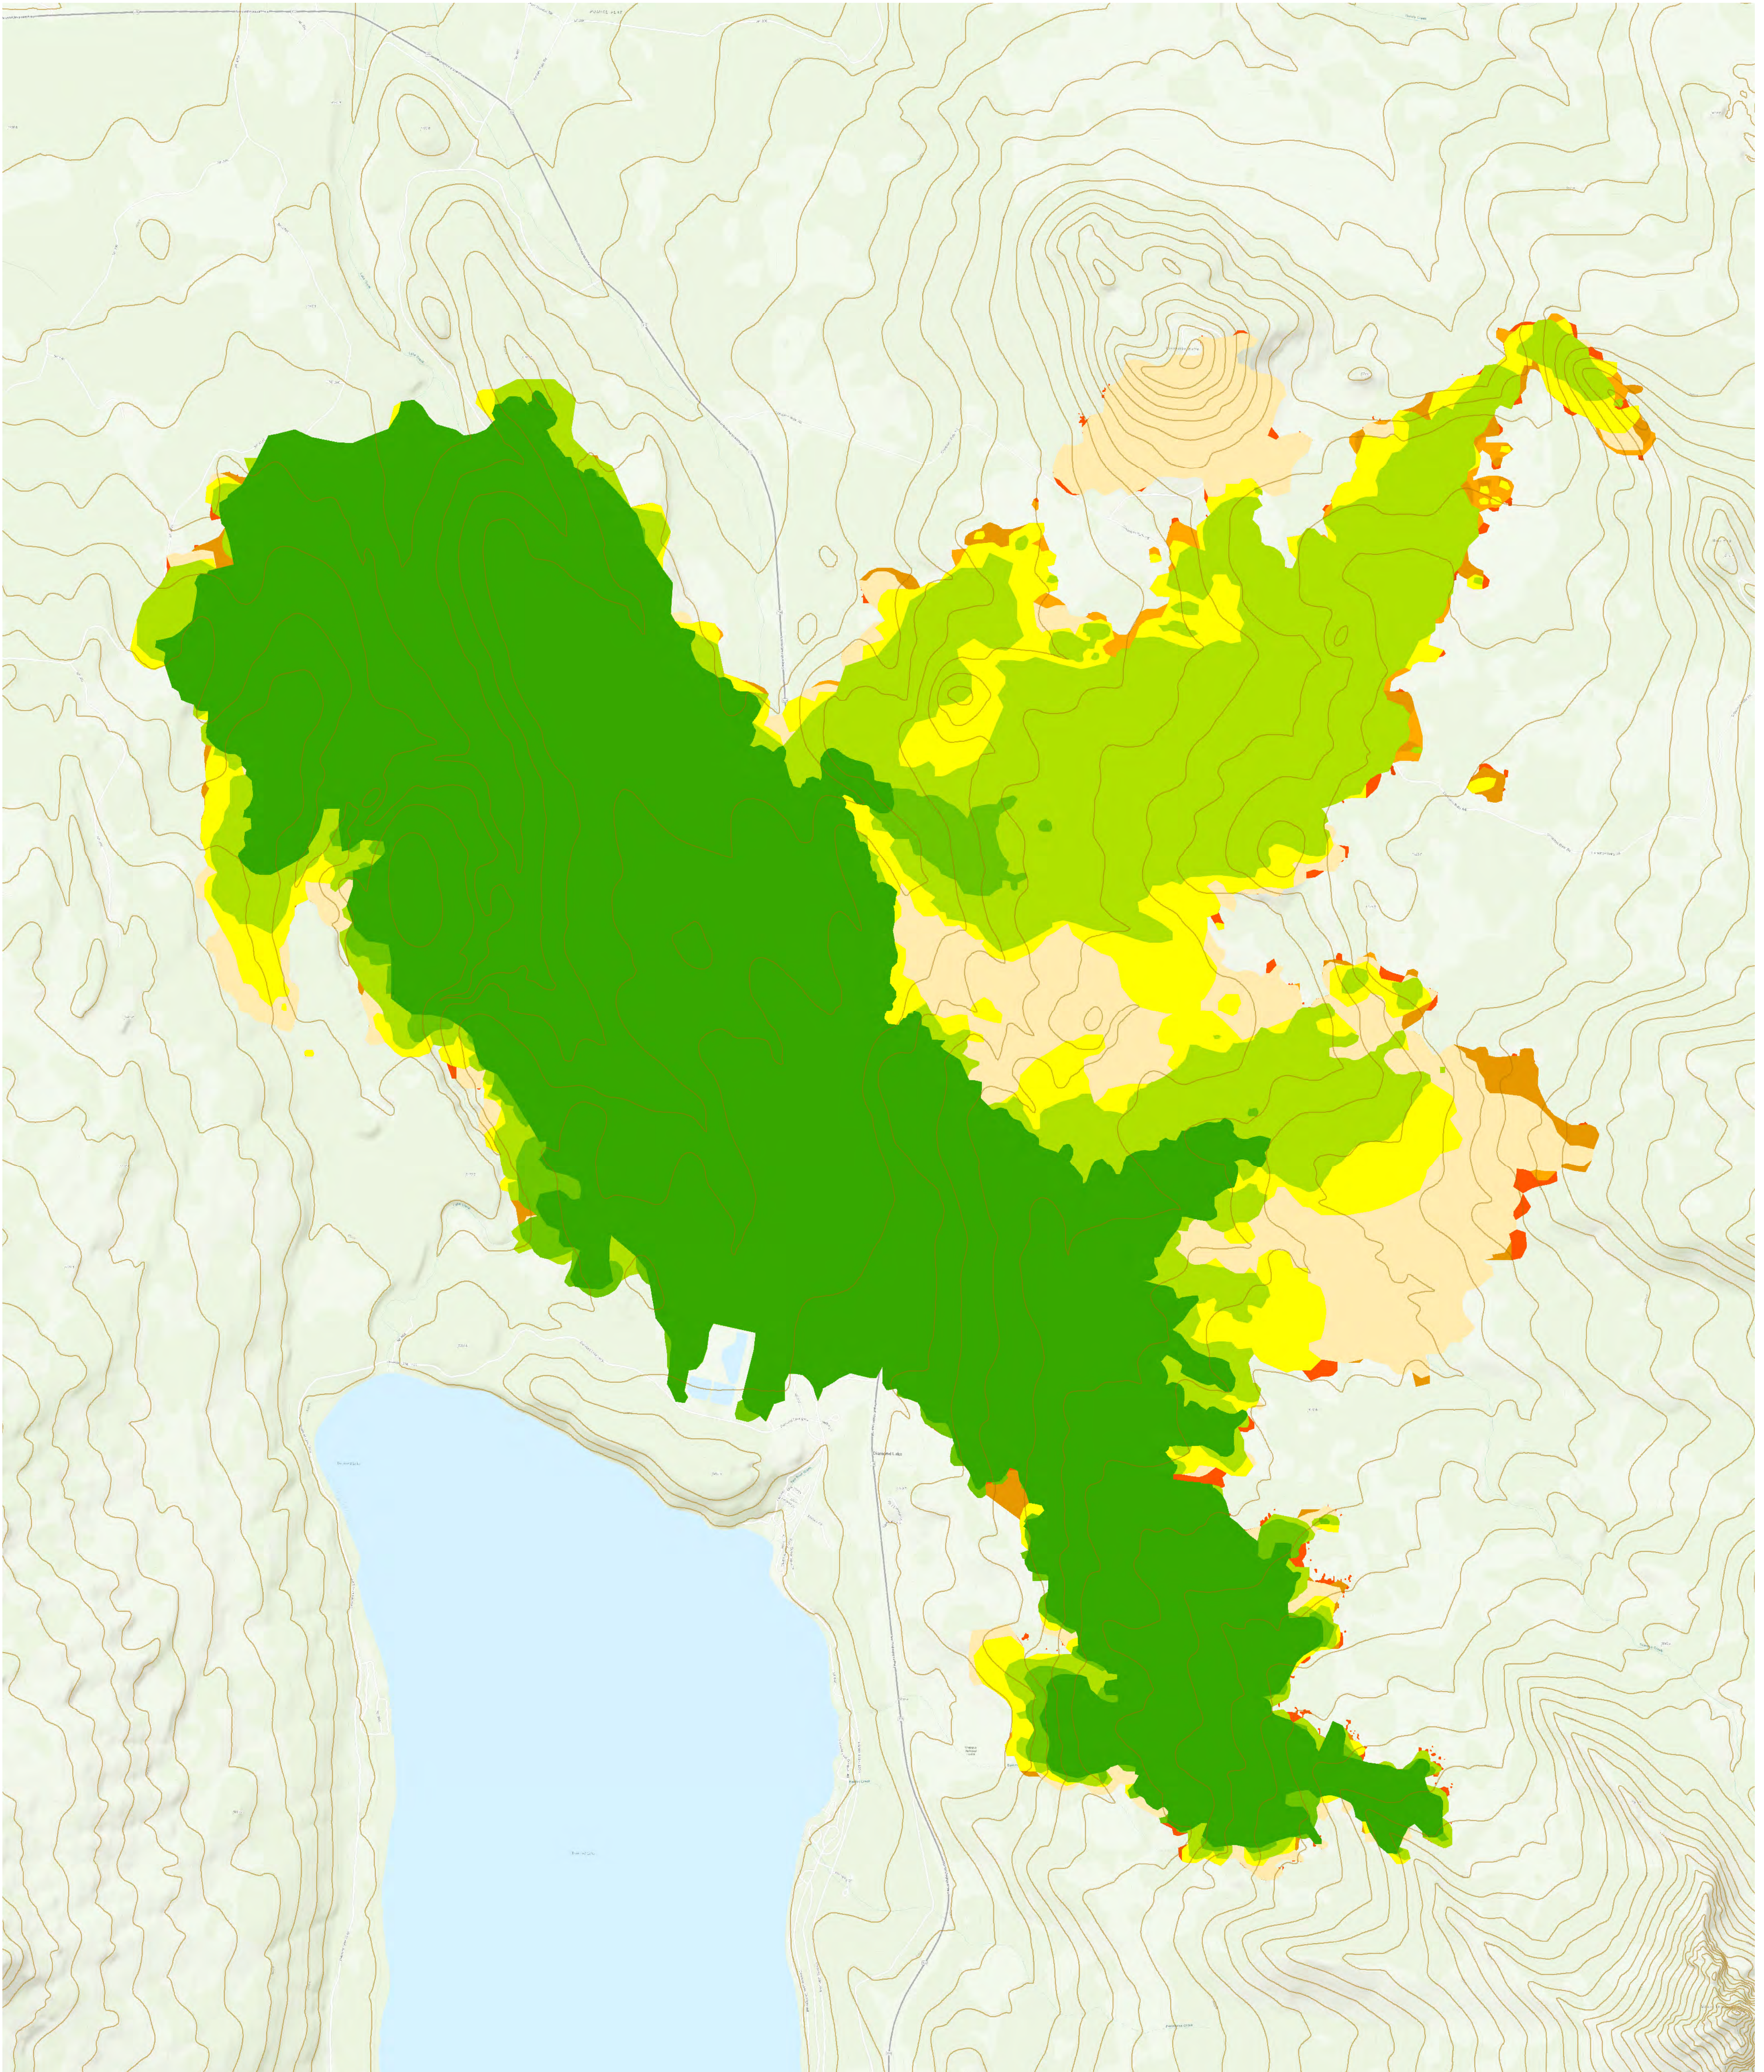

Thielsen Fire Progression Map

	Date	Daily Acres	Total Acres
	9/11/2020	5,371	5,371
	9/12/2020	211	5,582
	9/14/2020	2,203	7,785
	9/15/2020	872	8,657
	9/17/2020	1,114	9,771
	9/19/2020	93	9,864
	9/21/2020	52	9,916
	9/22/2020	55	9,971
	9/28/2020	3	9,974
	9/30/2020	1	9,975

Approx 9,975
GIS/IR Acres
@ 2005 9/30/2020

OR-UPF-000441