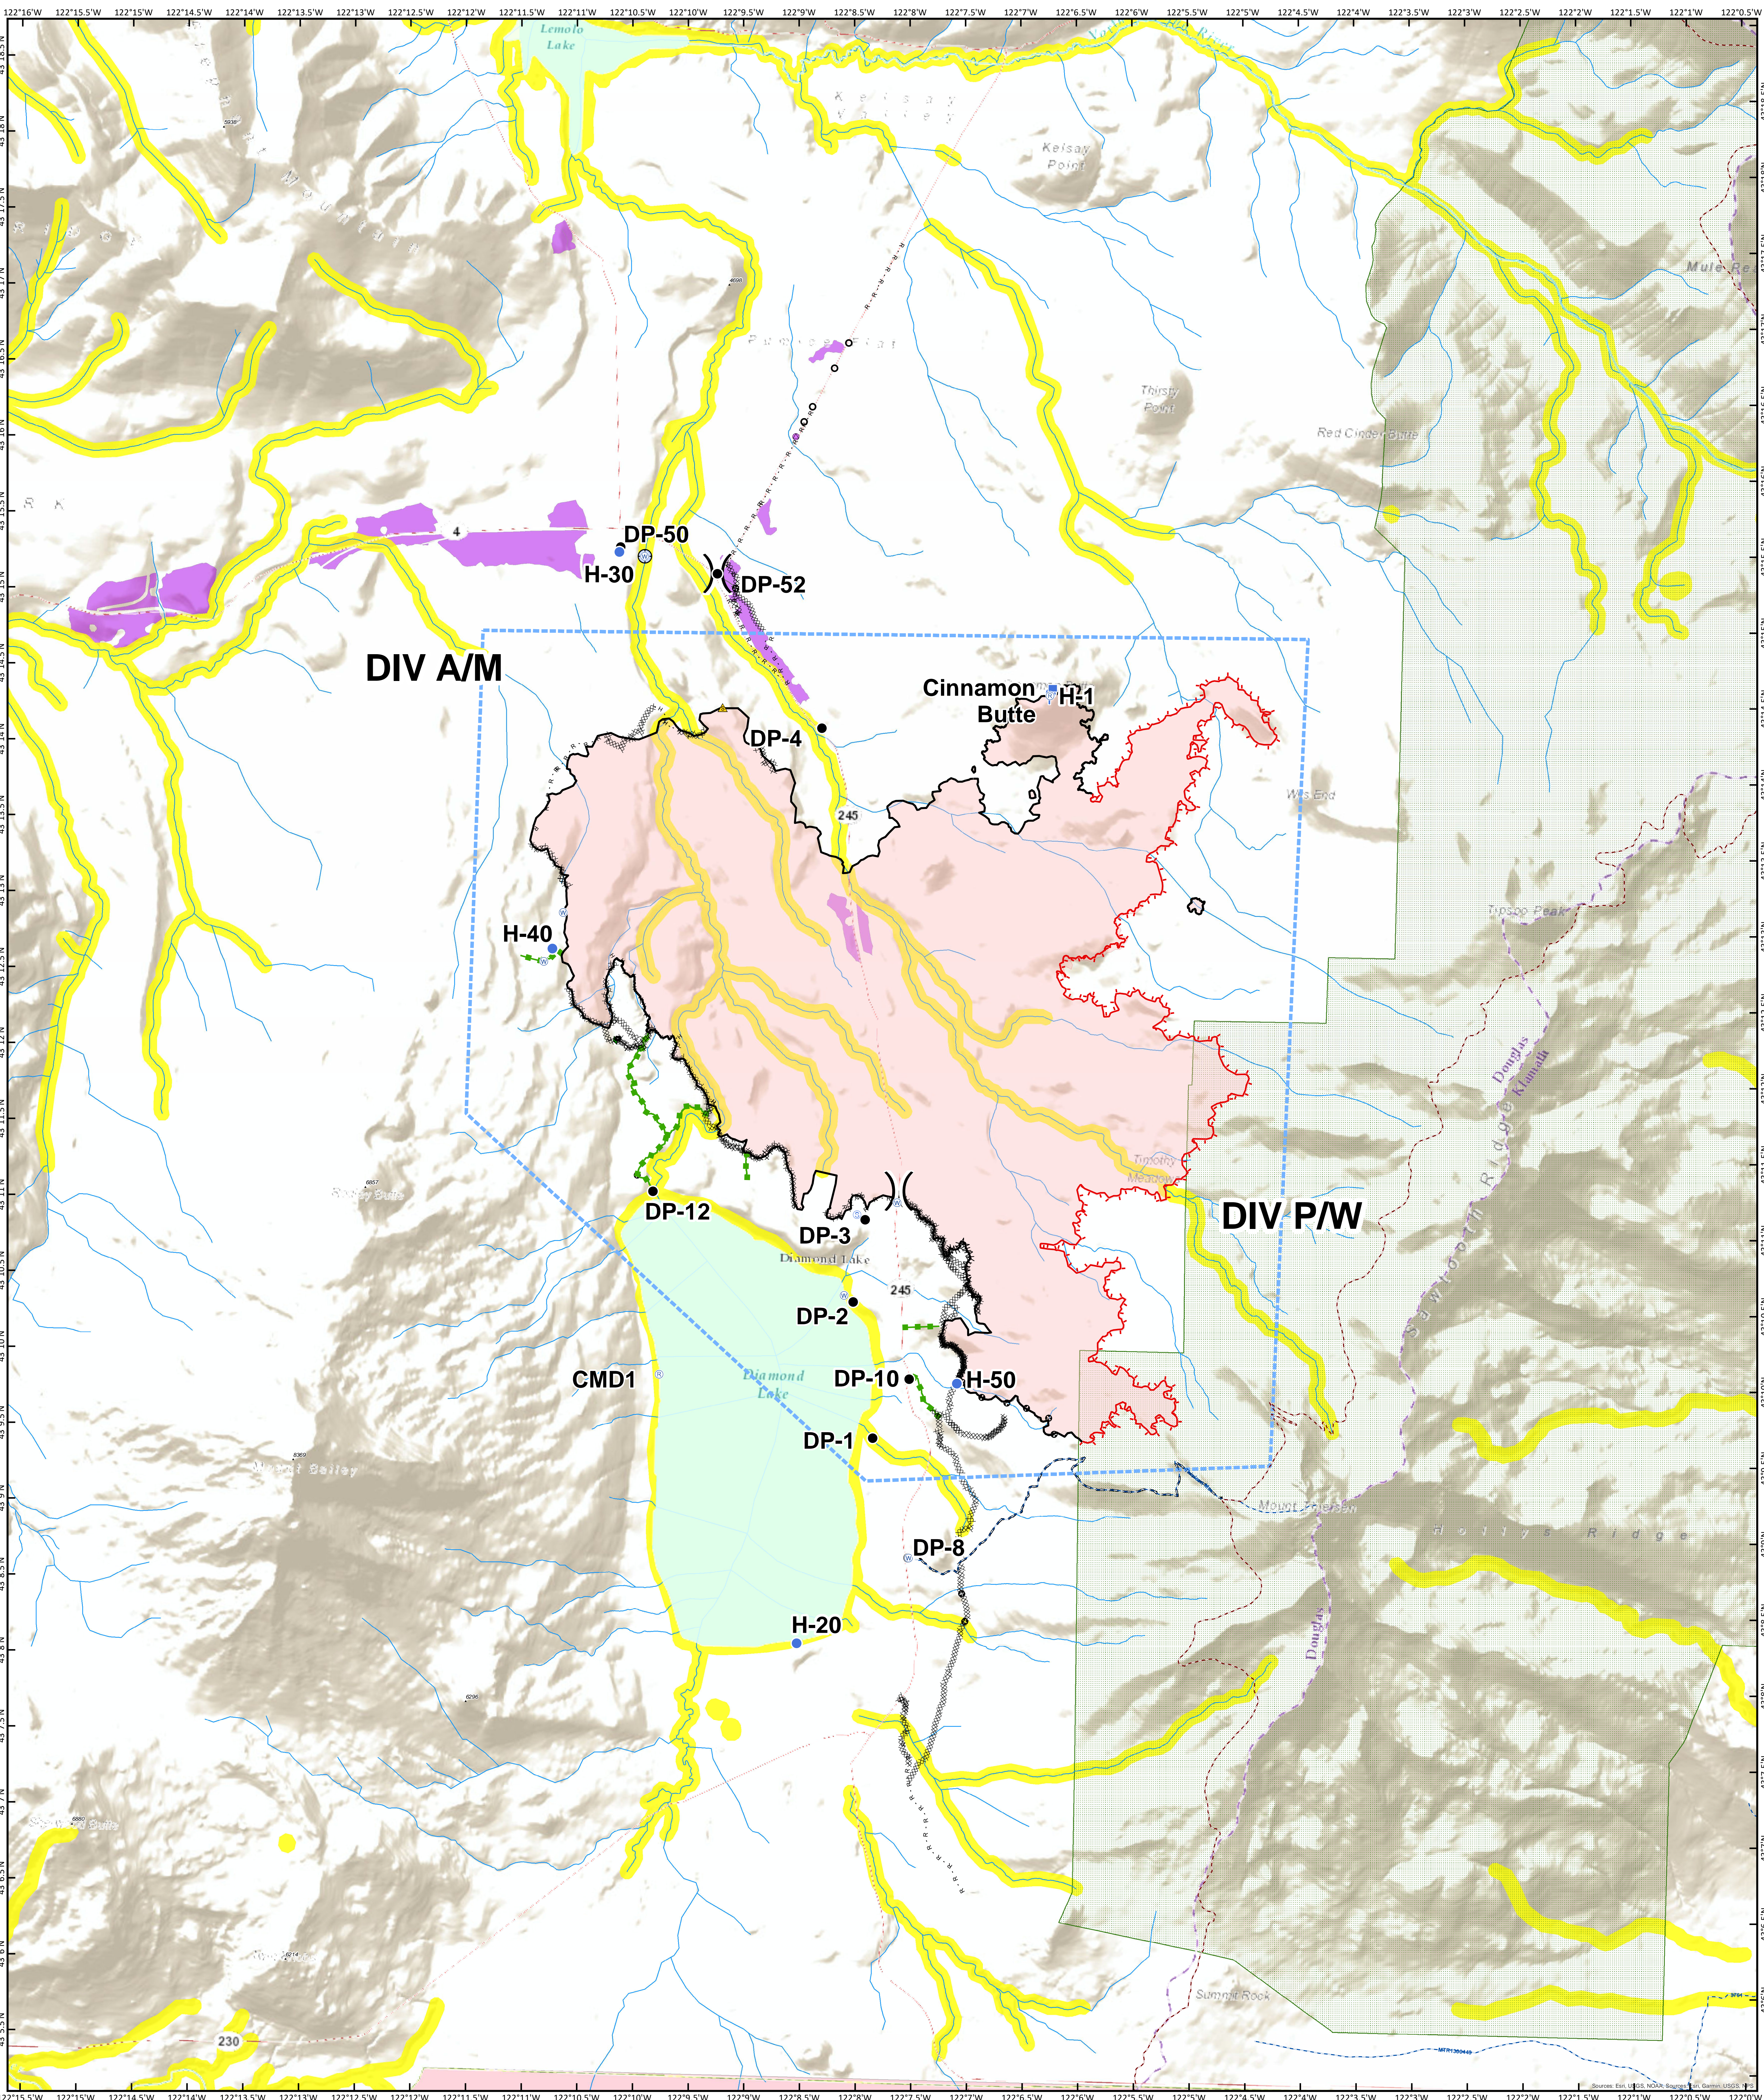

Air Operations Map

Thielsen Fire
OR-UPF-000441
10/02/2020
9,975 Acres

	Wildfire Daily Fire Perimeter		Line Break Completed		Other
	Pacific Crest Trail		Completed Plow Line		Culvert
	FS Trails		Fire Break Planned or Incomplete		Drop Point
	Timber Values at Risk		Planned Fire Line		Helispot
	Retardant Avoidance Area		Escape Route		Lookout
	Wilderness		Road at Repair		Water Source
	National Park Service		Repair Line		Water Development or Draft Site
	Division Break		Repair Point		

0 0.5 1 2 Miles

10/1/2020 @ 1930
NAD 1983 USFS R6 Albers
SA Red Team GIS
Latest Intel:
20200930 @ 1905