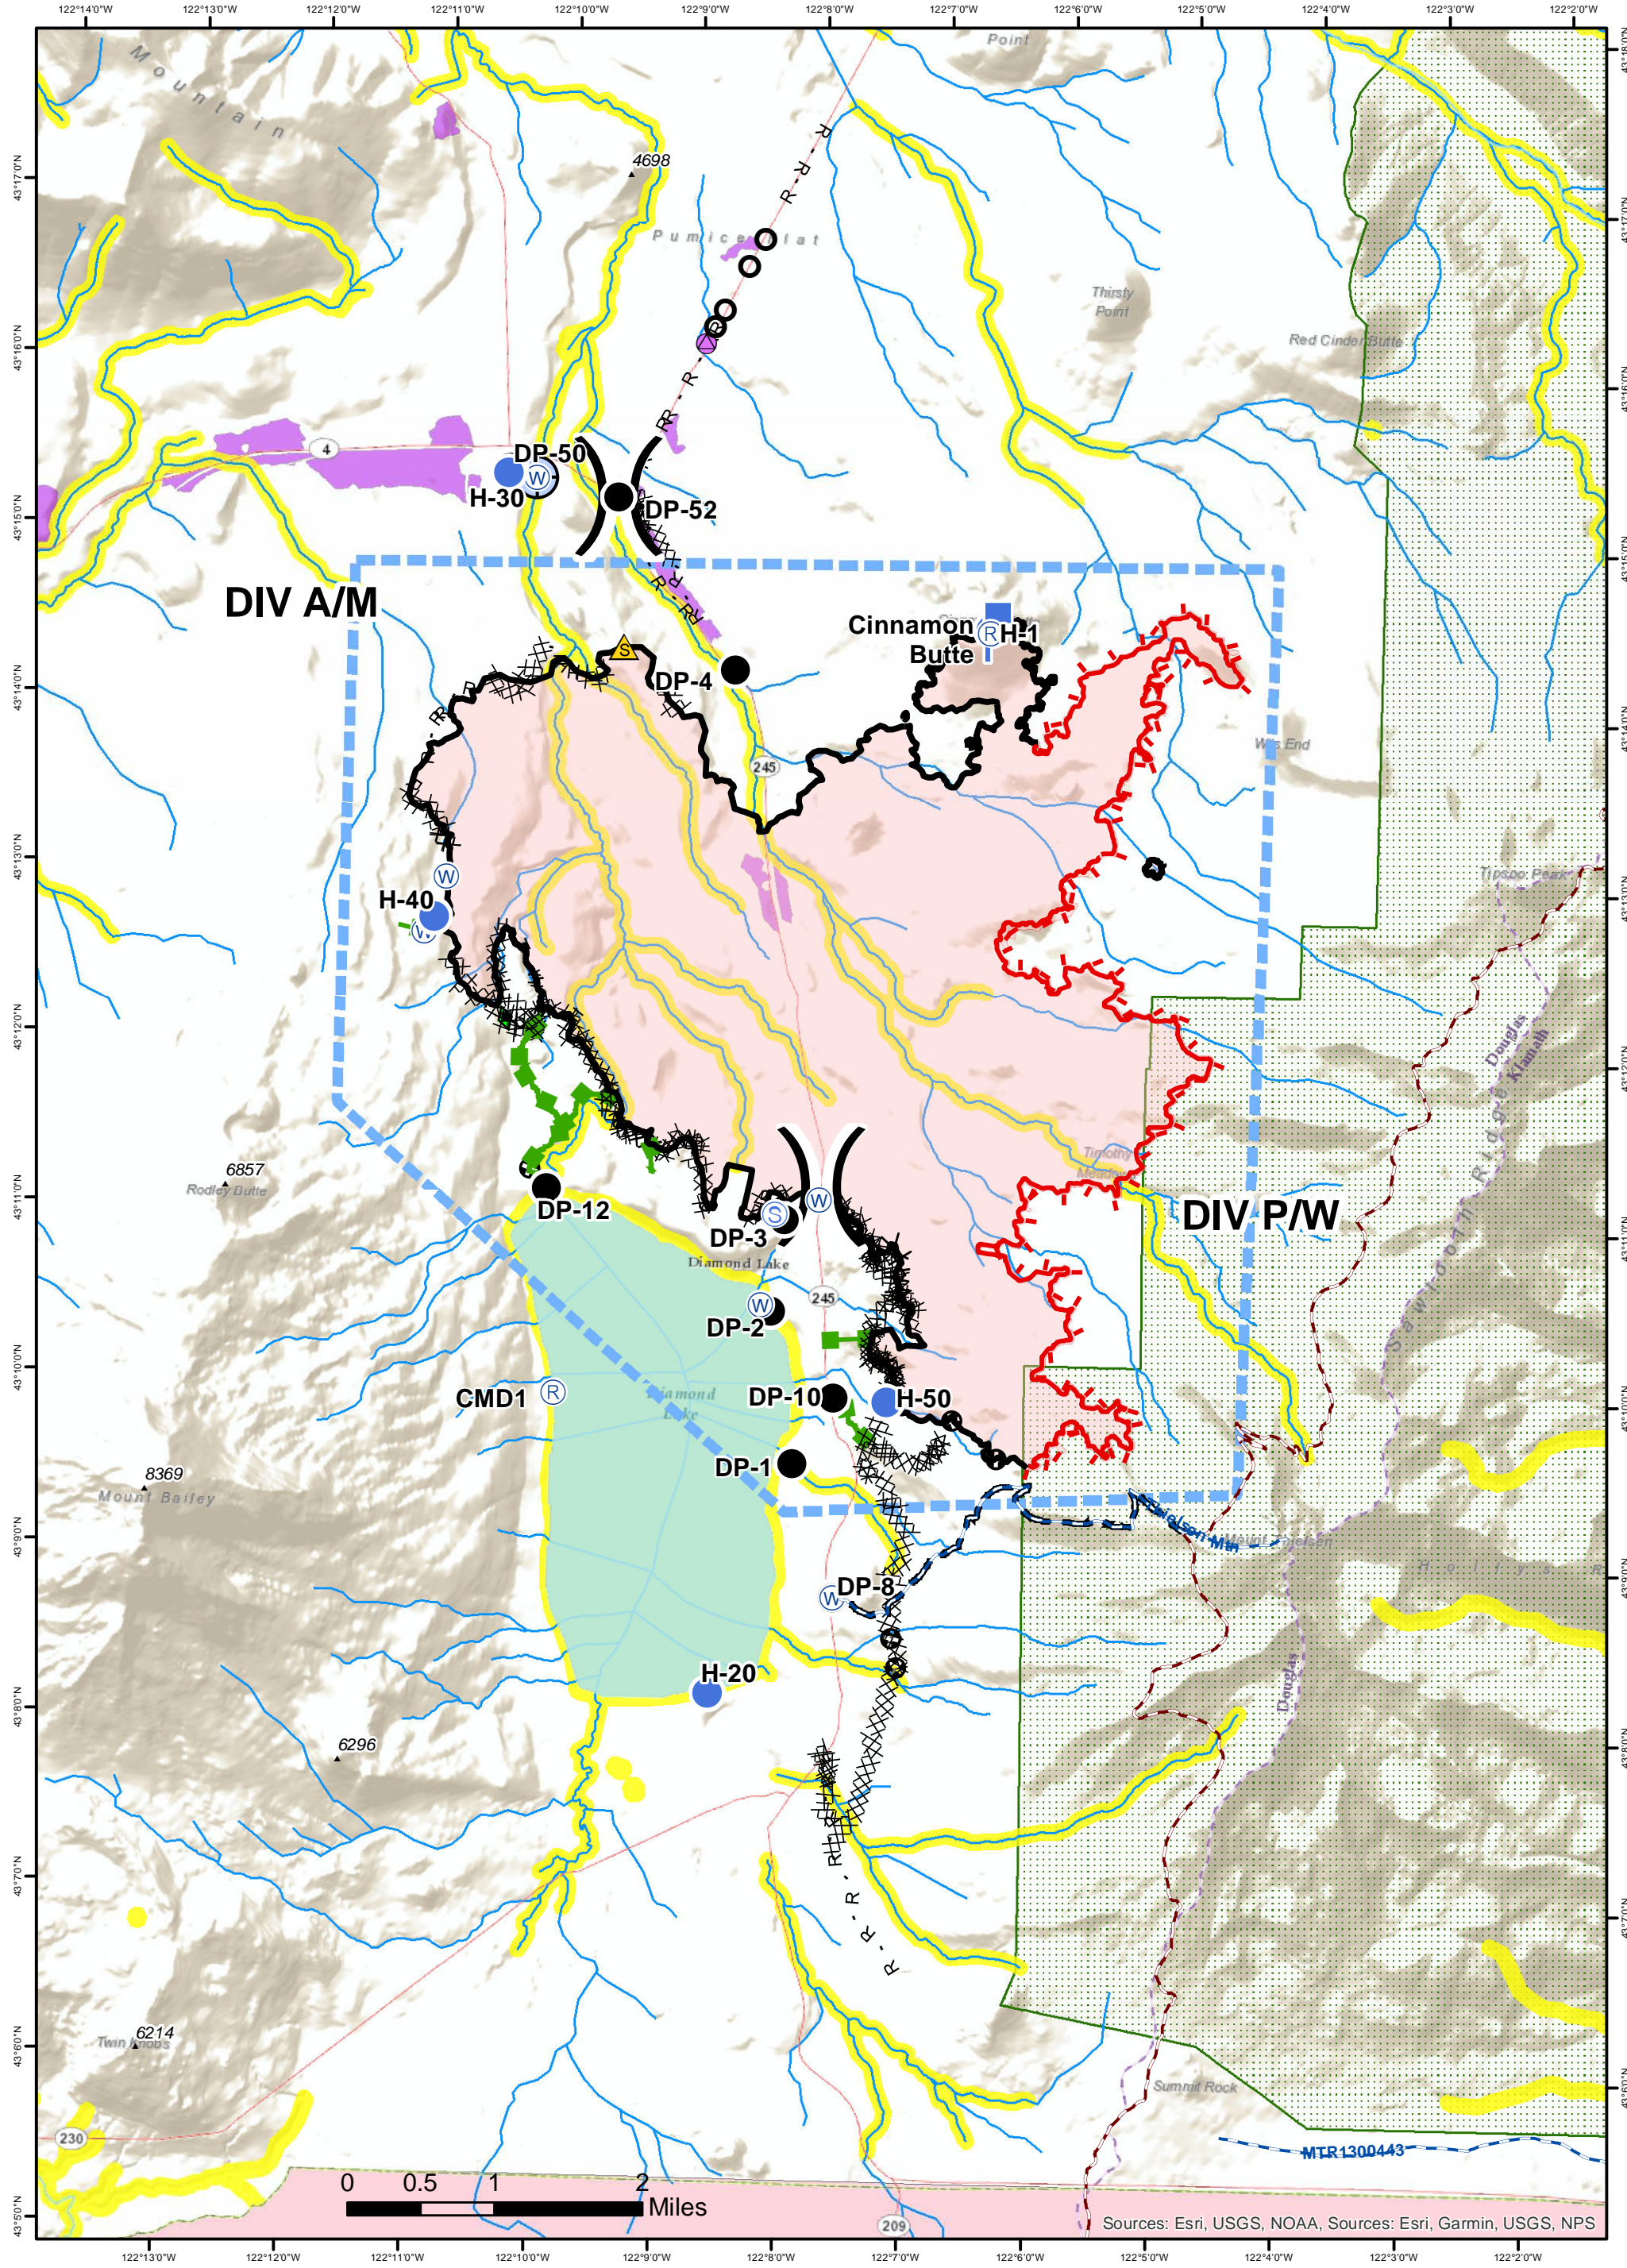

Pilot Map

9,975 Acres

Thielsen Fire OR-UPF-000441 10/02/2020

TFR	Wilderness	Pacific Crest Trail	Completed Dozer Line	Line Break Completed	Fire Break Planned or Incomplete	Escape Route
Timber Values at Risk	Retardant Avoidance Area	Uncontrolled Fire Edge	Completed Hand Line	Completed Plow Line	Planned Fire Line	Repair Line
National Park Service	FS Trails	Contained Line	Road as Completed Line	Other		

NAD 1983 USFS R6 Albers
 SA Red Team GIS
 10/1/2020 @ 1941
 Latest Intel:
 20200930 @ 1905