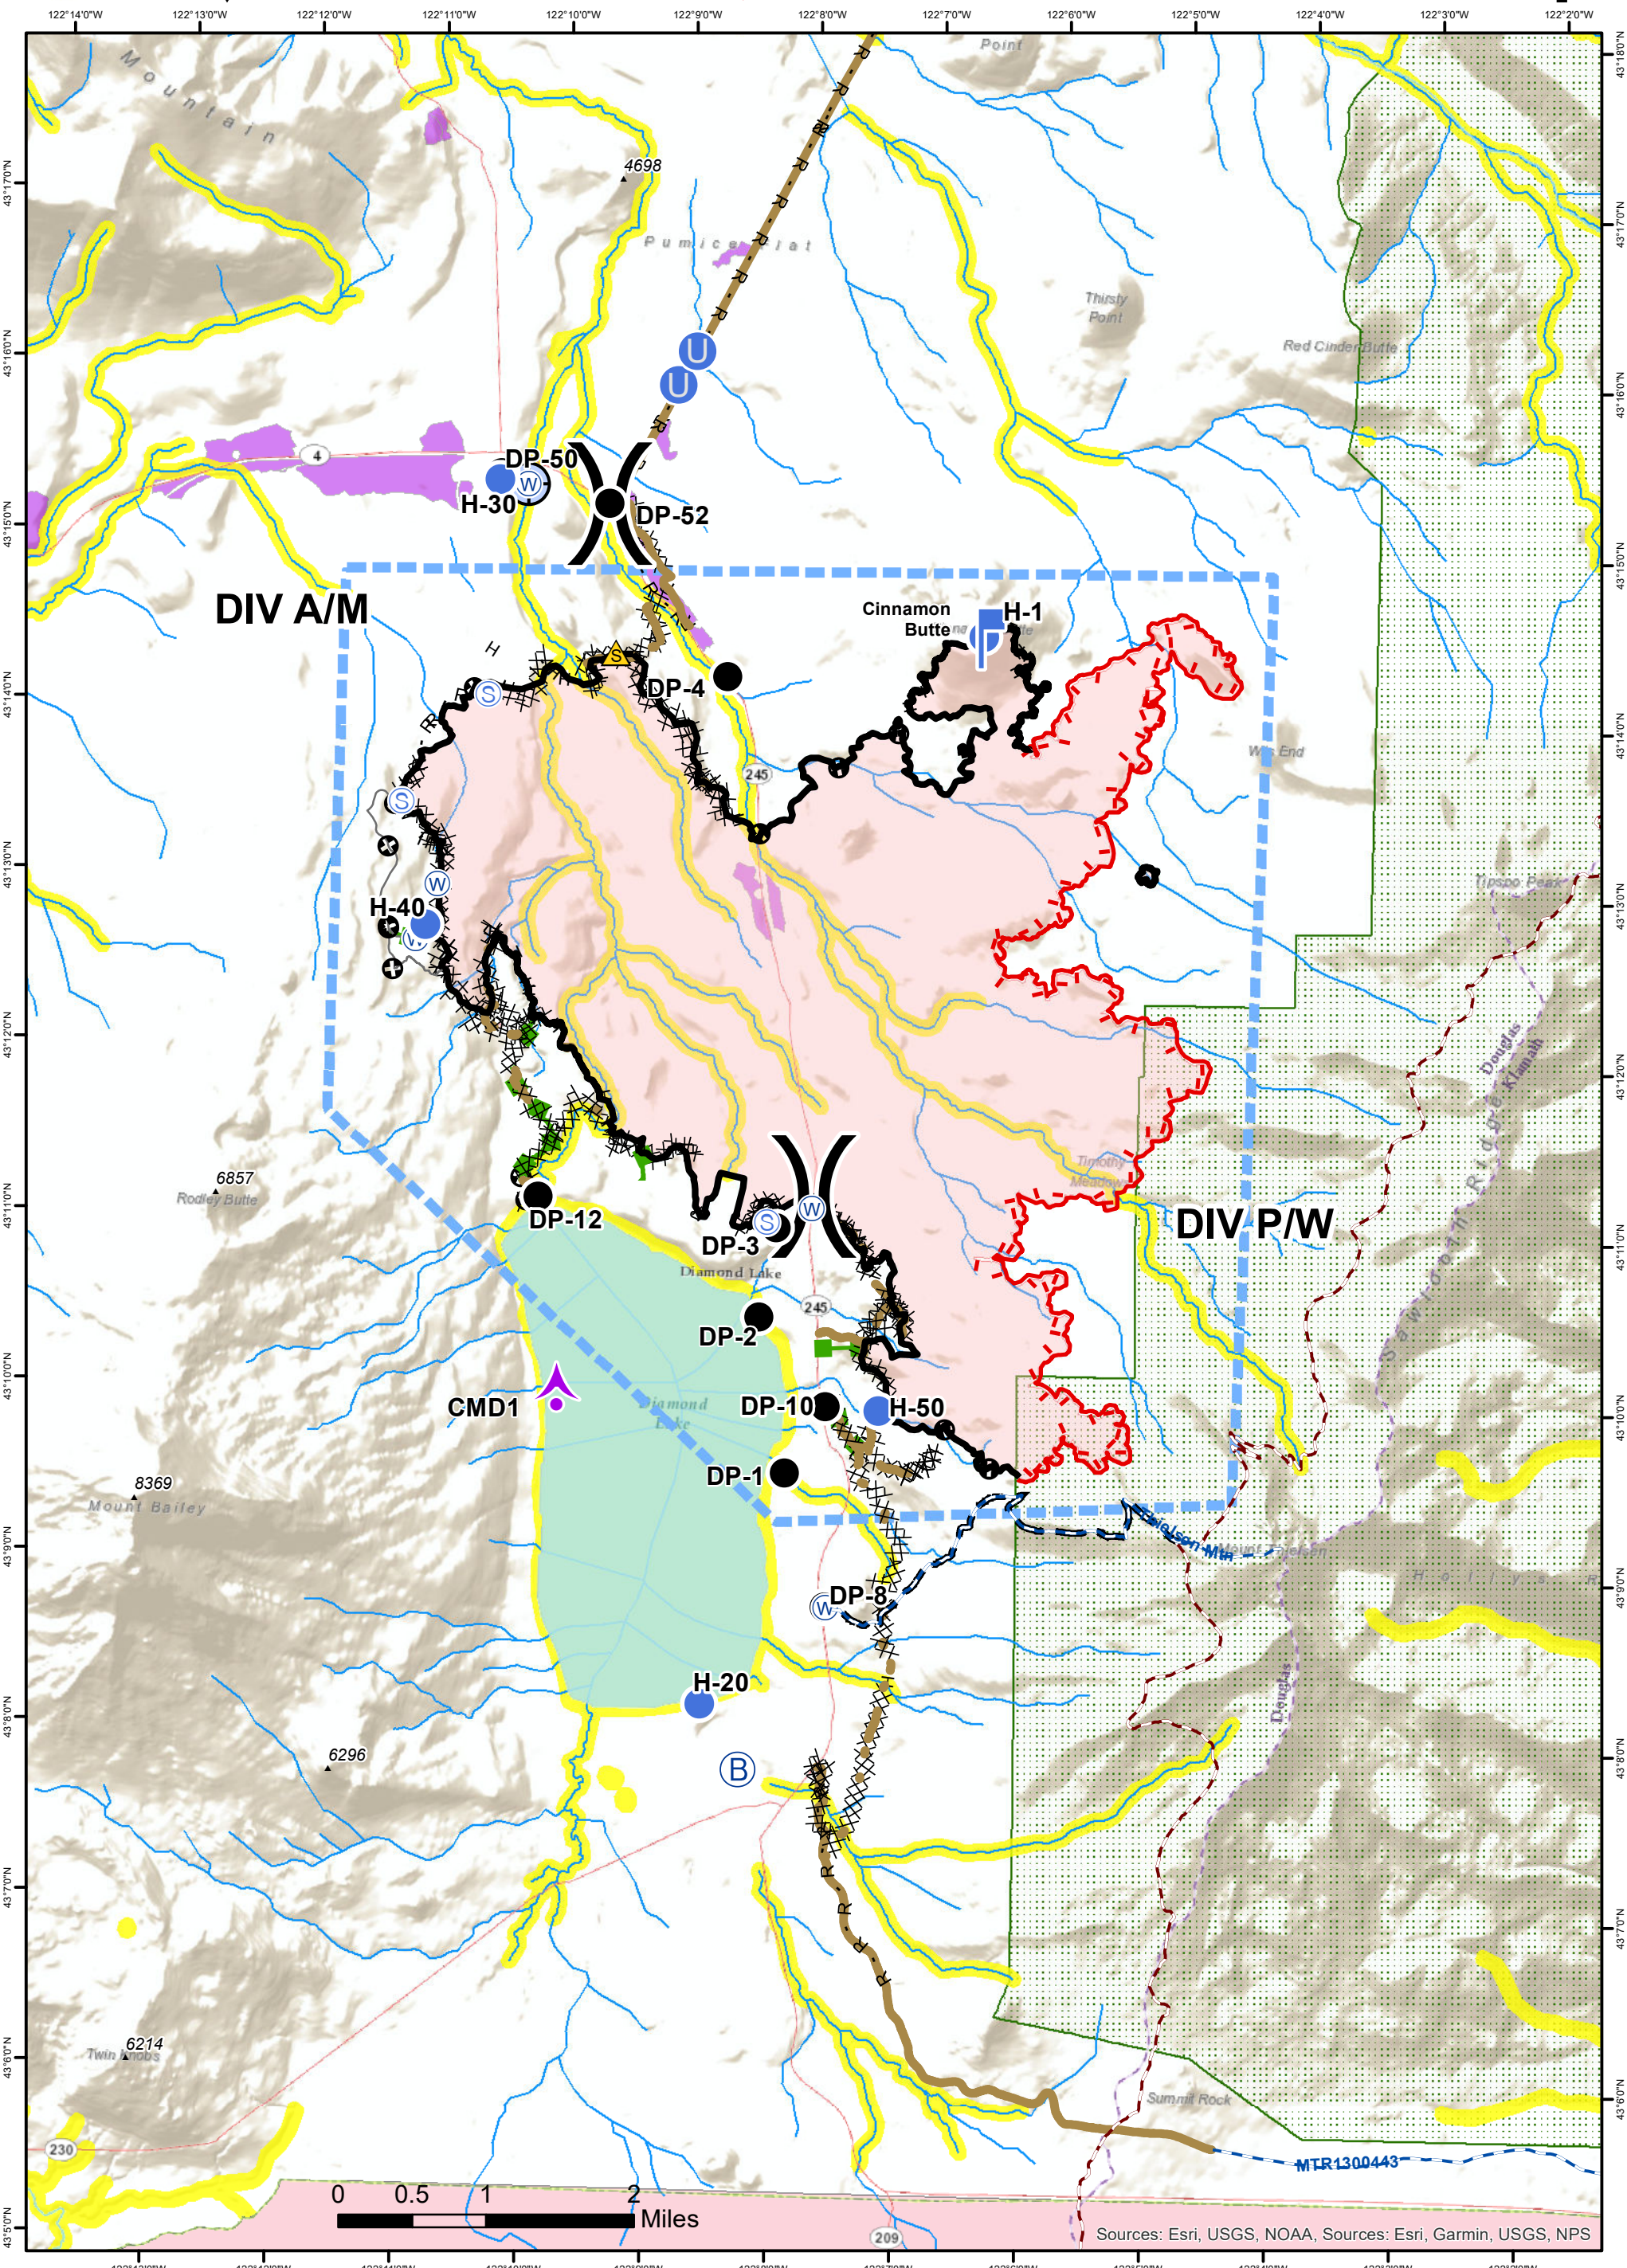

Pilot Map

9,975 Acres

Thielsen Fire OR-UPF-000441 10/03/2020

- TFR
- National Park Service
- Retardant Avoidance Area
- PacificCrestTrail
- Timber Values at Risk
- Wilderness
- FS Trails

NAD 1983 USFS R6 Albers
 SA Red Team GIS
 10/2/2020 @ 2053
 Latest Intel:
 20200930 @ 1905