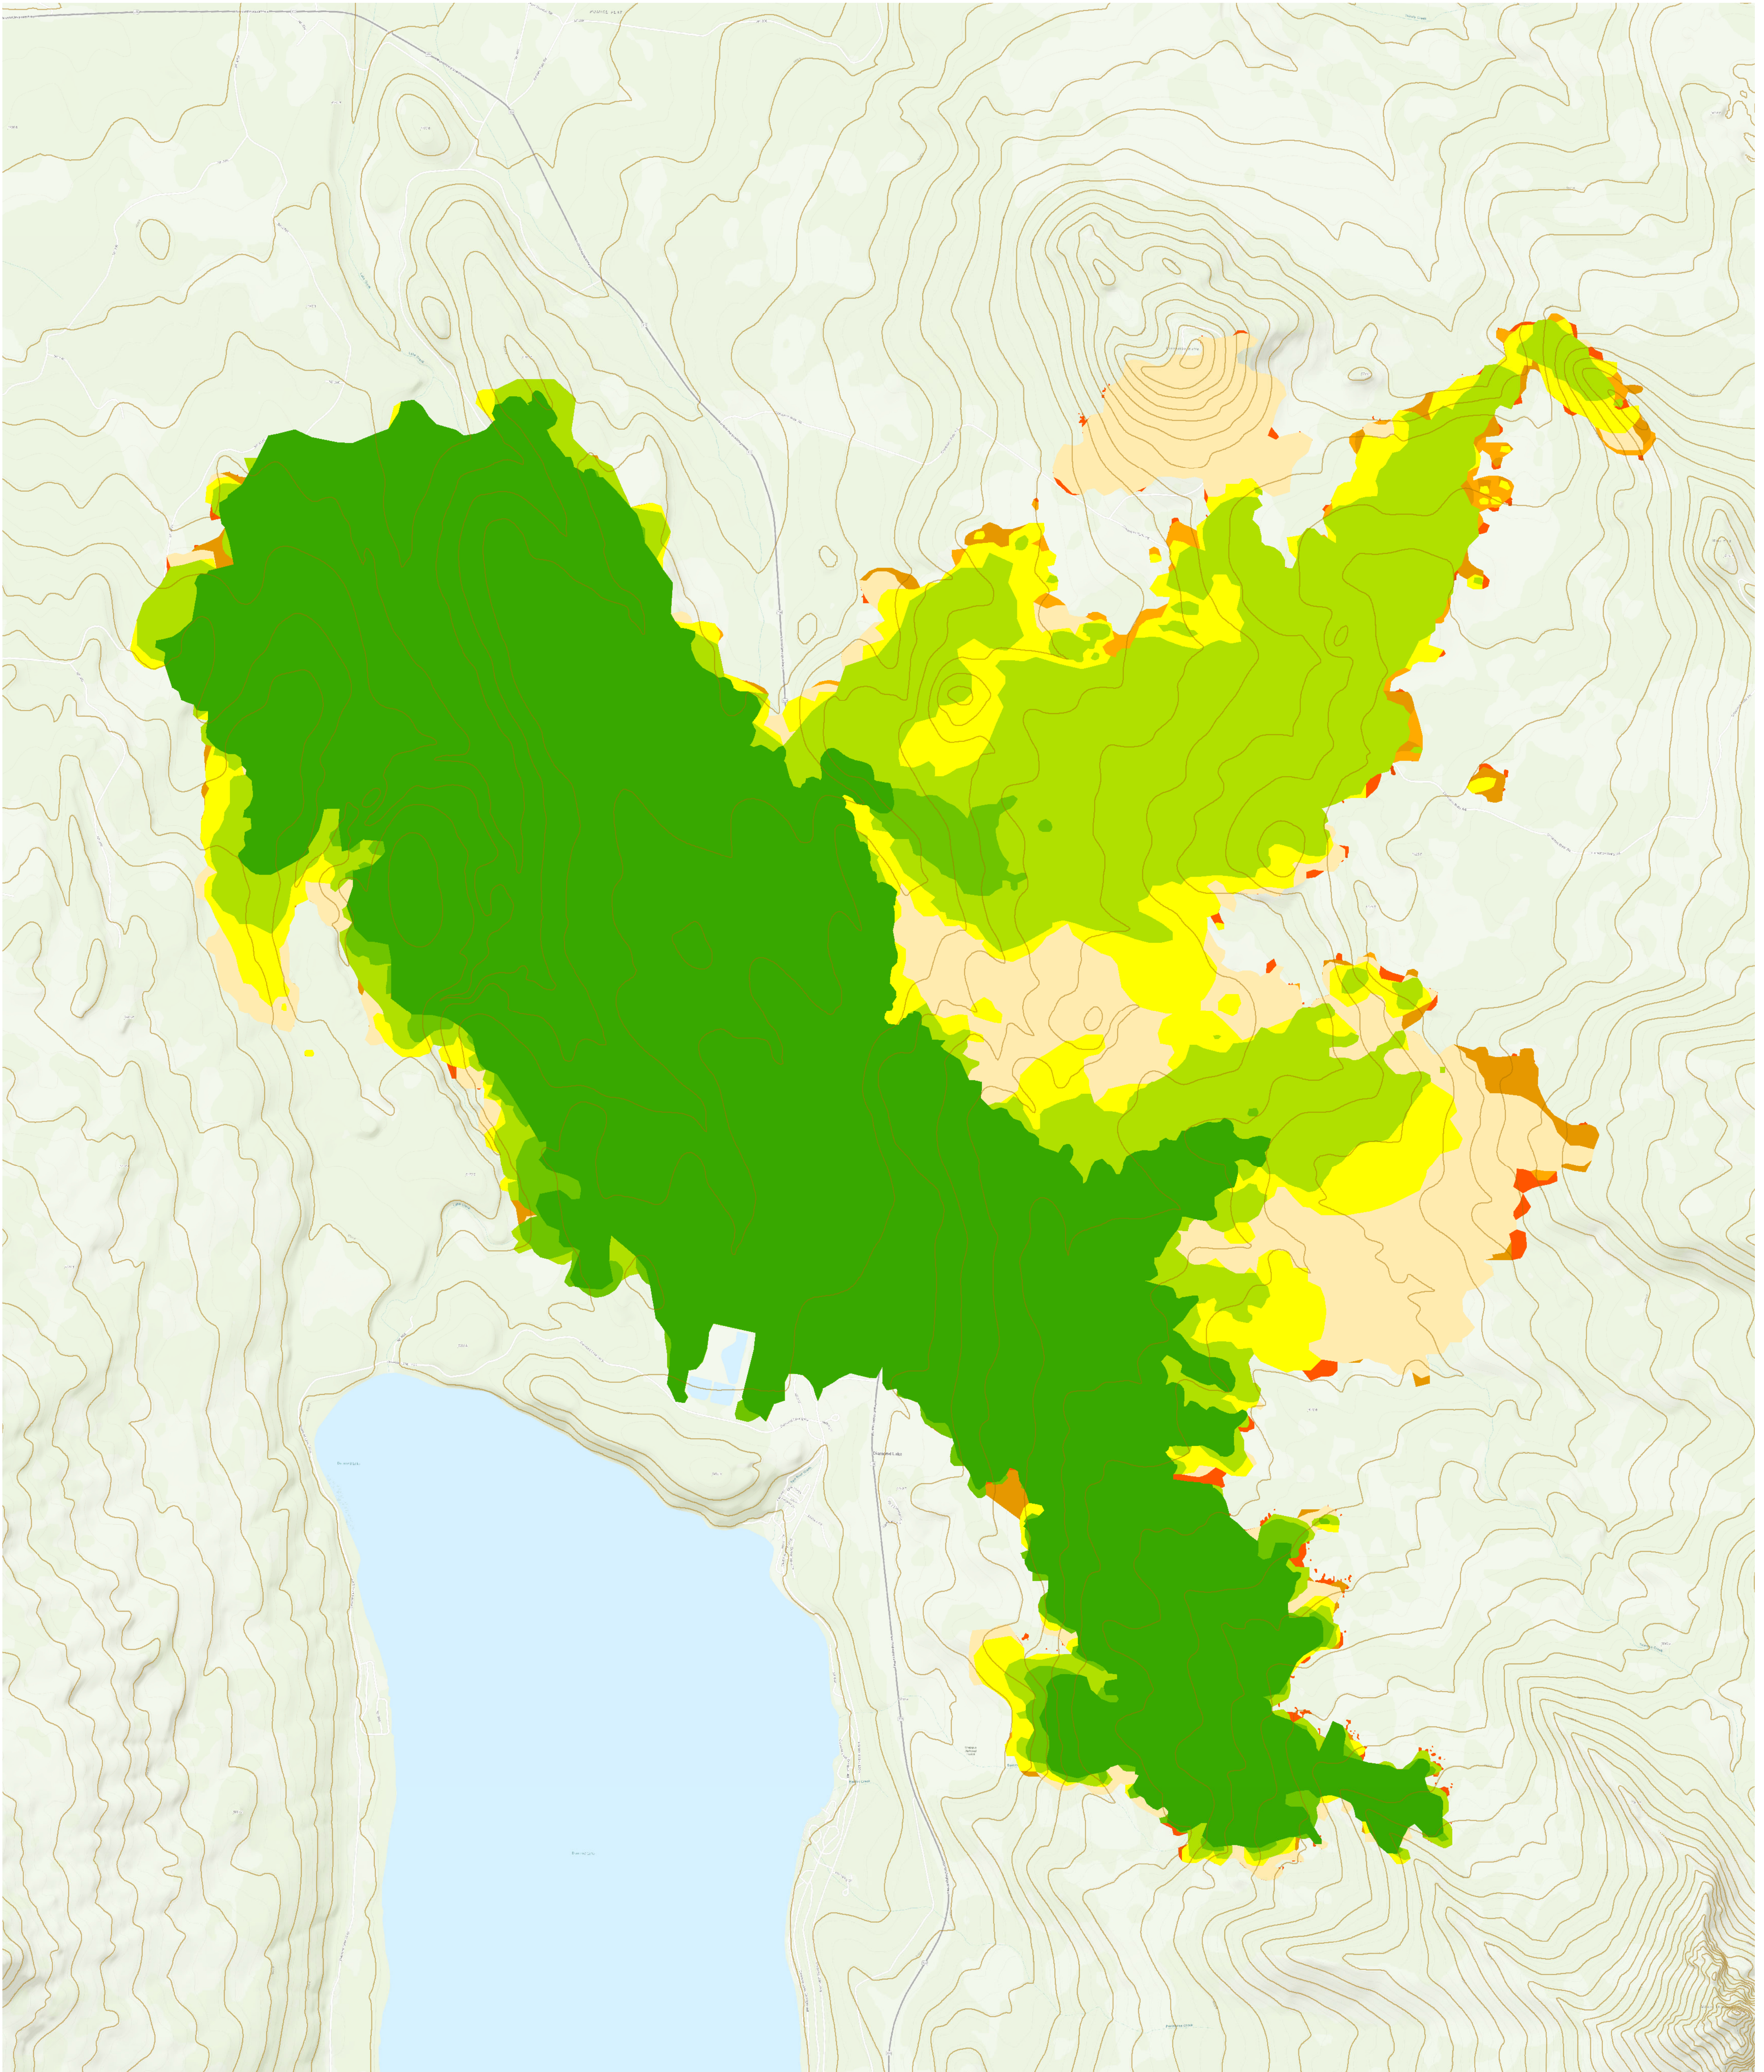

Thielsen Fire Progression Map

	Date	Daily Acres	Total Acres
	9/11/2020	5,371	5,371
	9/12/2020	211	5,582
	9/14/2020	2,203	7,785
	9/15/2020	872	8,657
	9/17/2020	1,114	9,771
	9/19/2020	93	9,864
	9/21/2020	52	9,916
	9/22/2020	55	9,971
	9/28/2020	3	9,974
	9/30/2020	1	9,975

OR-UPF-000441

Approx 9,975
GIS/IR Acres
@ 2005 9/30/2020