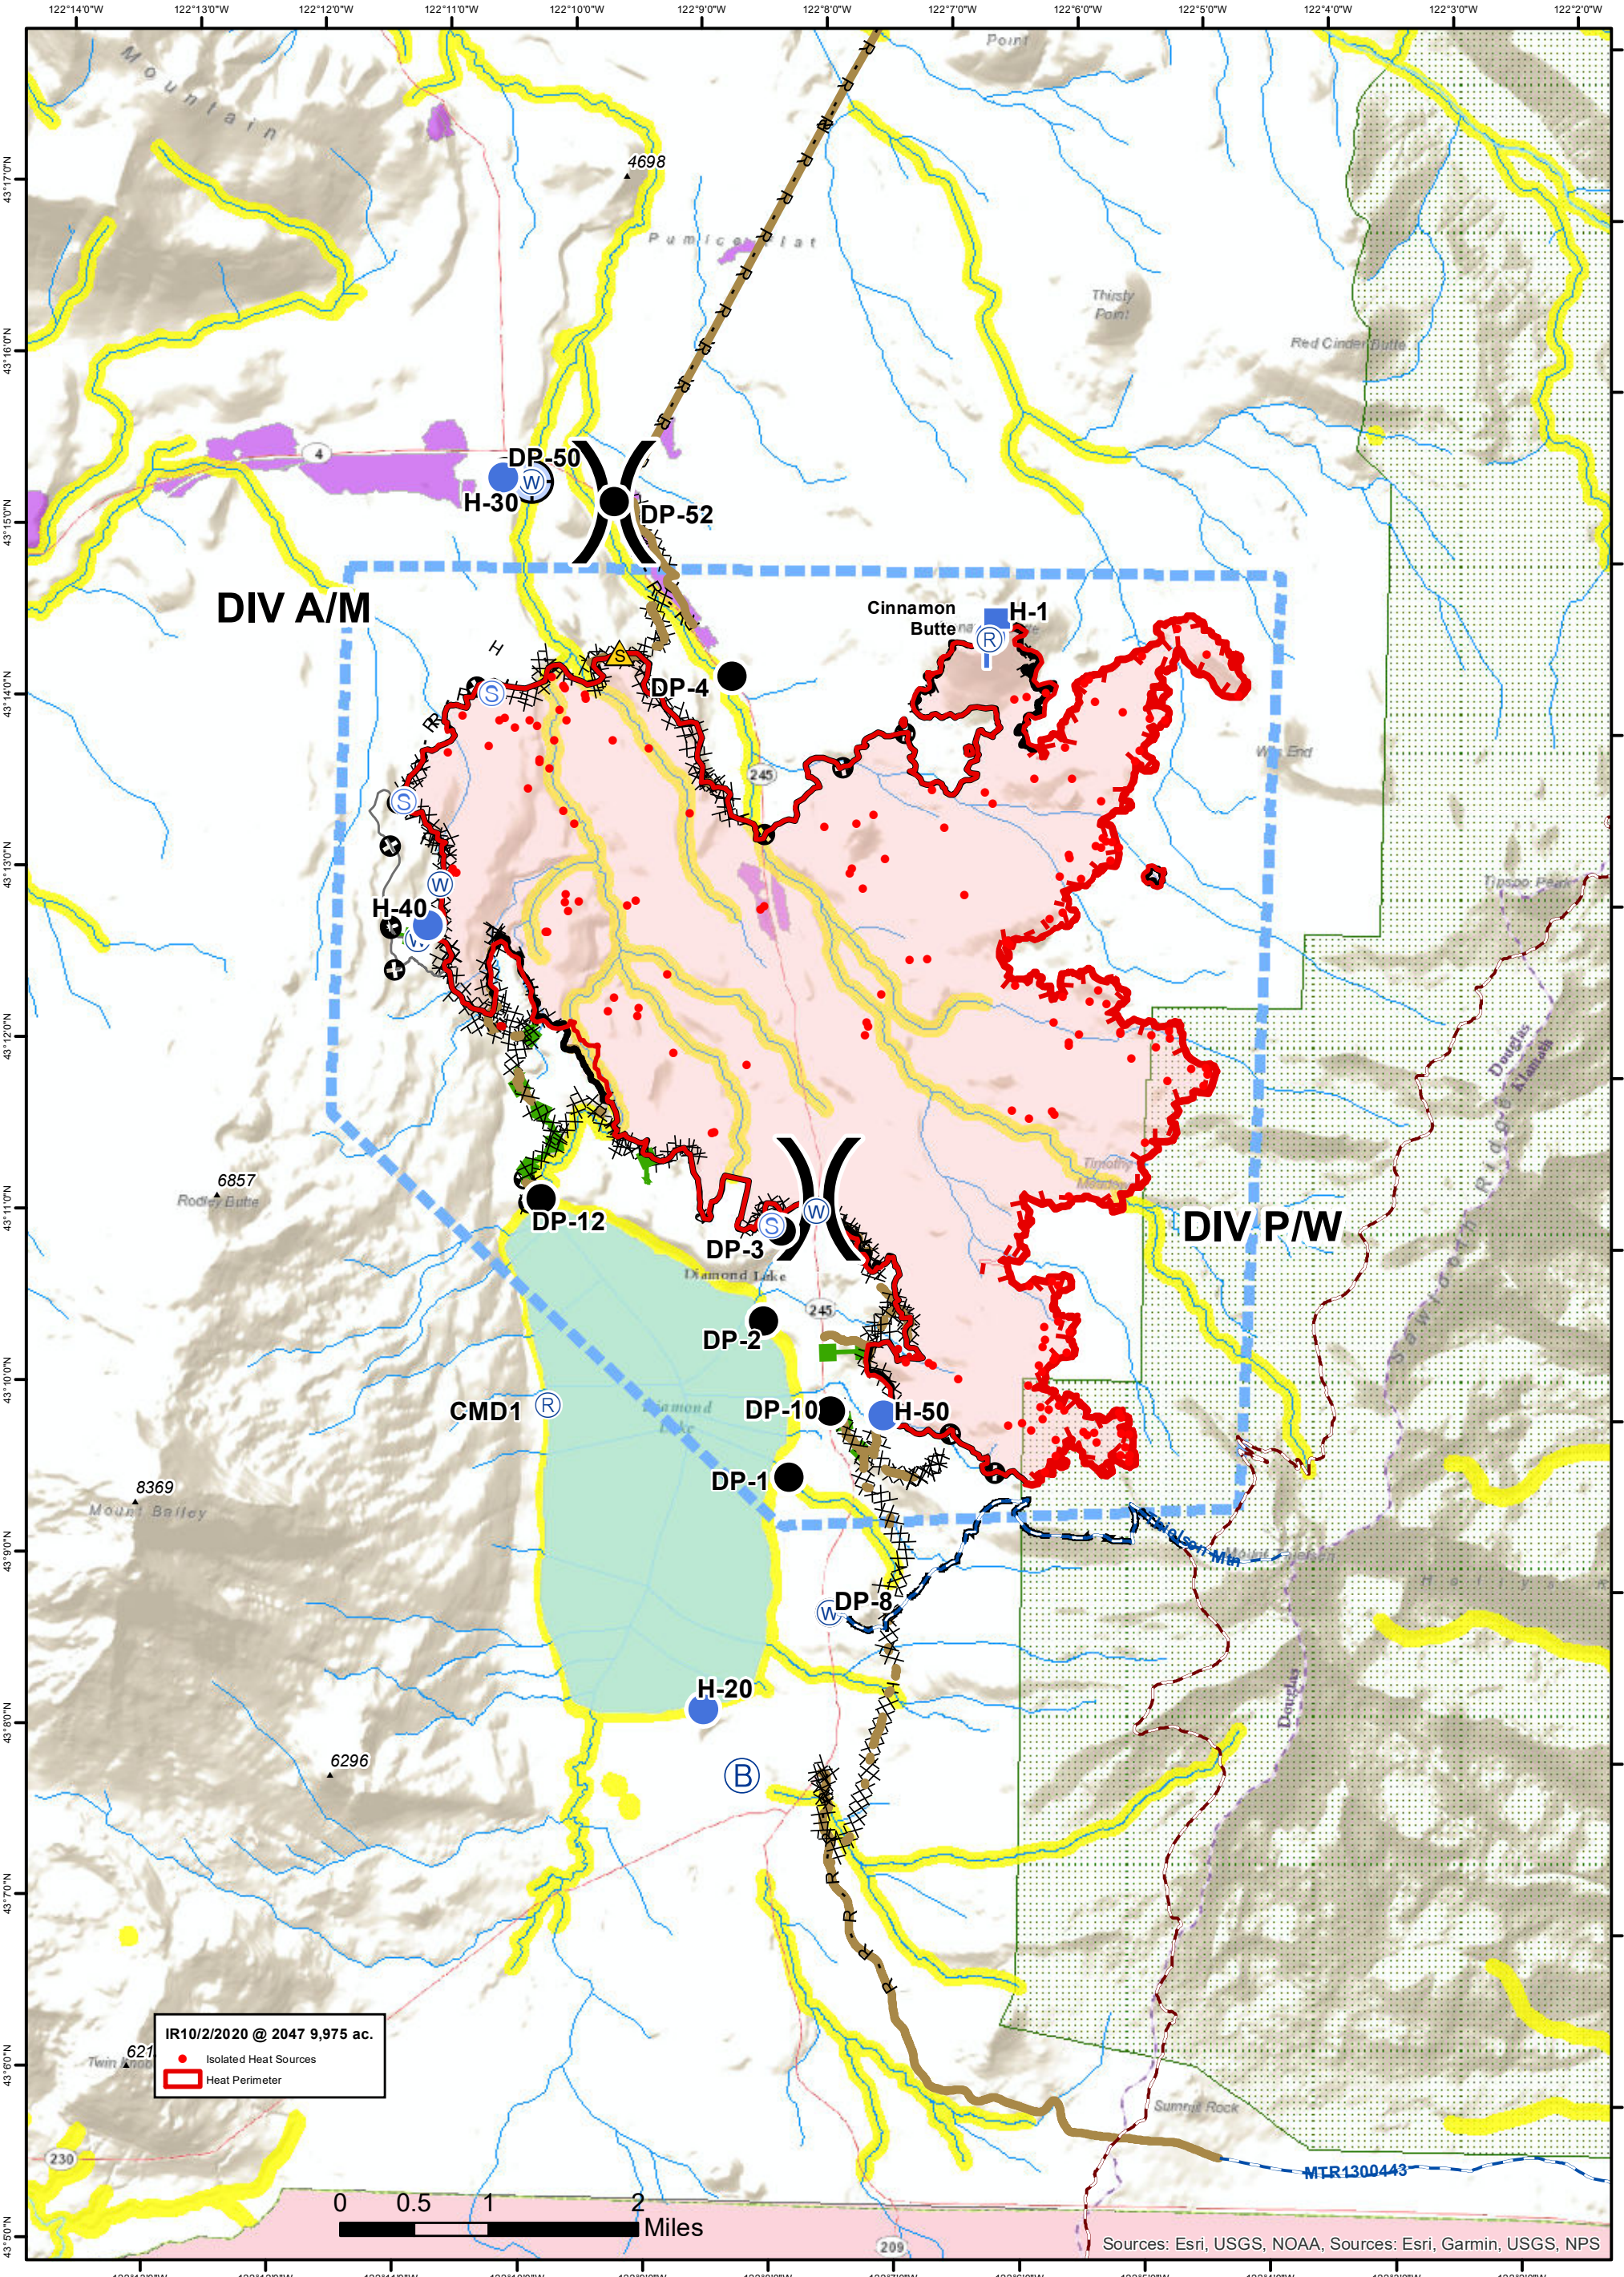

# Pilot Map

9,975 Acres

## Thielsen Fire OR-UPF-000441 10/04/2020

TFR

Timber Values at Risk

National Park Service

Wilderness

Retardant Avoidance Area

FS Trails

PacificCrestTrail

NAD 1983 USFS R6 Albers

SA Red Team GIS

10/4/2020 @ 0740

Latest Intel:

20201002 @ 2047